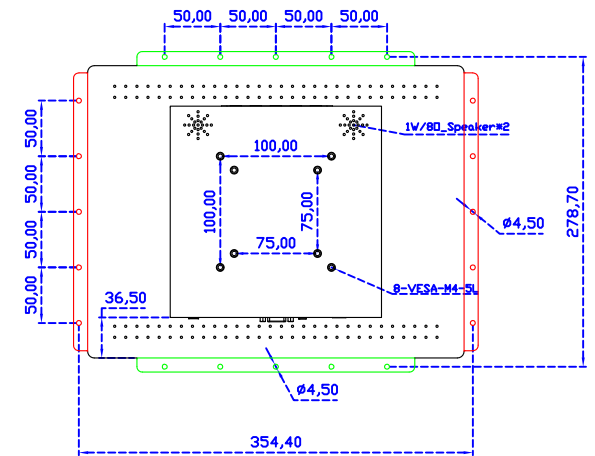

### Display Specifications :

Active Area	304 × 228 mm
Pixel Pitch	0.297 × 0.297 mm
Brightness	300 cd/m <sup>2</sup>
Contrast Ratio	2000 : 1
Resolution	1024 x 768 ( XGA )
Viewing Angle	L/R176° ; U/D176°
Response Time	23ms ( Tr + Tf )
Display Colors	16.2M
Display Modes	640×480 ; 800×600 ; 1024×768
Signal input	VGA ; Audio ; Display Port ; HDMI
Speaker	1W ( 8Ω ) × 2
OSD Keyboard	⊙Power ⊙Auto adjust ⊕ ⊖ ⊙Menu
Power Source	DC 12V ( DC Jack Φ2.1mm )
Power Consumption	≤14w
Storage 、 Operation	-30~70°C ; -20~70°C
VESA	75×75 ; 100×100 mm
Casing Colors	Black ( OEM other colors )
Casing Size 、 Weight	338.7 × 263 × 46 mm ; 3.9 kg ( W×H×D ) ( Without Stand )
Carton 、 gross weight	410 × 420 × 140 mm ; 5.4 kg ( W×H×D )
Accessory	VGA cable / HDMI cable / Audio cable / AC90~260V Adapter / Power cable / USB cable / Cleaning wipes / Driver Disk ※DP cable ( Optional )

AIM-TMPCT150-R23 V

**3 Year Warranty**  
LCD Panel 1 Year

15" Touch Monitor.  
(VESA Mount)

AIM-TMPCT150-R23

15" Embedded Touch Monitor.  
(Open Frame)

AIM-TMOPPCT150-R23

15" Desktop Touch Monitor.  
(POS Stand)