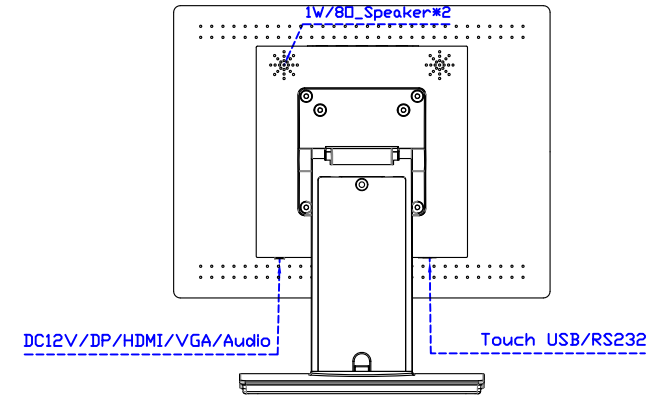

### Display Specifications :

Active Area	304 × 228 mm
Pixel Pitch	0.297 × 0.297 mm
Brightness	300 cd/m <sup>2</sup>
Contrast Ratio	2000 : 1
Resolution	1024 x 768 ( XGA )
Viewing Angle	L/R176° ; U/D176°
Response Time	23ms ( Tr + Tf )
Display Colors	16.2M
Display Modes	640×480 ; 800×600 ; 1024×768
Signal input	VGA ; Audio ; Display Port ; HDMI
Speaker	1W ( 8Ω ) × 2
OSD Keyboard	⊙Power ⊙Auto adjust ⊕ ⊖ ⊙Menu
Power Source	DC 12V ( DC Jack Φ2.1mm )
Power Consumption	≤14w
Storage 、 Operation	-30~70°C ; -20~70°C
VESA	75×75 ; 100×100 mm
Casing Colors	Black ( OEM other colors )
Casing Size 、 Weight	338.7 × 263 × 46 mm ; 3.9 kg ( W×H×D ) ( Without Stand )
Carton 、 gross weight	410 × 420 × 140 mm ; 5.4 kg ( W×H×D )
Accessory	VGA cable / HDMI cable / Audio cable / AC90~260V Adapter / Power cable / USB cable / Cleaning wipes / Driver Disk ※DP cable ( Optional )

AIM-TMPCT150-R23 V

**3 Year Warranty**  
LCD Panel 1 Year

15" Touch Monitor.  
(VESA Mount)

AIM-TMPCT150-R23

15" Embedded Touch Monitor.  
(Open Frame)

AIM-TMOPPCT150-R23

15" Desktop Touch Monitor.  
(POS Stand)