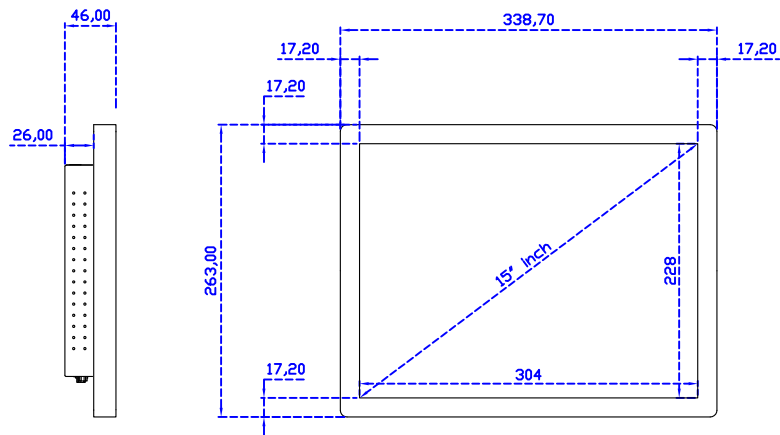

15" Touch Monitor.
(VESA Mount)

AIM-TMPCT150-R23