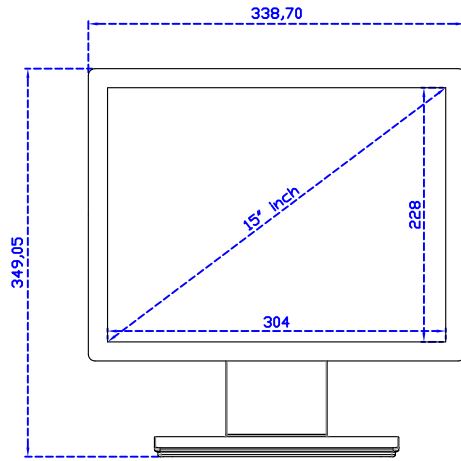

### Display Specifications :

Active Area	304 × 228 mm
Pixel Pitch	0.297 × 0.297 mm
Brightness	300 cd/m <sup>2</sup>
Contrast Ratio	2000 : 1
Resolution	1024 x 768 ( XGA )
Viewing Angle	L/R176° ; U/D176°
Response Time	23ms ( Tr + Tf )
Display Colors	16.2M
Display Modes	640×480 ; 800×600 ; 1024×768
Signal input	VGA ; Audio ; Display Port ; HDMI
Speaker	1W ( 8Ω ) × 2
OSD Keyboard	⊙Power ⊙Auto adjust ⊕ ⊖ ⊙Menu
Power Source	DC 12V ( DC Jack Φ2.1mm )
Power Consumption	≤14w
Storage 、 Operation	-30~70°C ; -20~70°C
VESA	75×75 ; 100×100 mm
Casing Colors	Black ( OEM other colors )
Casing Size 、 Weight	338.7 × 263 × 46 mm ; 3.9 kg ( W×H×D ) ( Without Stand )
Carton 、 gross weight	410 × 420 × 140 mm ; 5.4 kg ( W×H×D )
Accessory	VGA cable / HDMI cable / Audio cable / AC90~260V Adapter / Power cable / USB cable / Cleaning wipes / Driver Disk ※DP cable ( Optional )

## 15" True Flat Projected capacitive Multi-Touch Monitor

AIM-TMPCT150-R23 V

**3 Year Warranty**  
LCD Panel 1 Year

15" Touch Monitor.  
(VESA Mount)

AIM-TMPCT150-R23

15" Embedded Touch Monitor.  
(Open Frame)

AIM-TMOPPCT150-R23

15" Desktop Touch Monitor.  
(POS Stand)