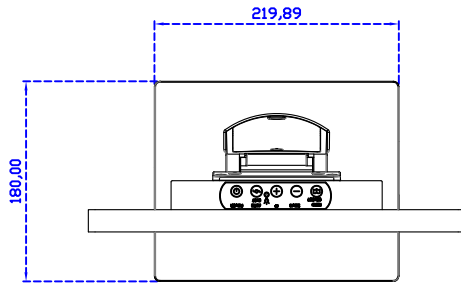

### Display Specifications :

Active Area	304 × 228 mm
Pixel Pitch	0.297 × 0.297 mm
Brightness	300 cd/m <sup>2</sup>
Contrast Ratio	2000 : 1
Resolution	1024 x 768 ( XGA )
Viewing Angle	L/R176° ; U/D176°
Response Time	23ms ( Tr + Tf )
Display Colors	16.2M
Display Modes	640×480 ; 800×600 ; 1024×768
Signal input	VGA ; Audio ; Display Port ; HDMI
Speaker	1W ( 8Ω ) × 2
OSD Keyboard	⊙Power ⊙Auto adjust ⊕ ⊖ ⊙Menu
Power Source	DC 12V ( DC Jack Φ2.1mm )
Power Consumption	≤14w
Storage 、 Operation	-30~70°C ; -20~70°C
VESA	75×75 ; 100×100 mm
Casing Colors	Black ( OEM other colors )
Casing Size 、 Weight	338.7 × 263 × 46 mm ; 3.9 kg ( W×H×D ) ( Without Stand )
Carton 、 gross weight	410 × 420 × 140 mm ; 5.4 kg ( W×H×D )
Accessory	VGA cable / HDMI cable / Audio cable / AC90~260V Adapter / Power cable / USB cable / Cleaning wipes / Driver Disk ※DP cable ( Optional )

AIM-TMPCT150-R23 V

**3 Year Warranty**  
LCD Panel 1 Year

15" Touch Monitor.  
(VESA Mount)

AIM-TMPCT150-R23

15" Embedded Touch Monitor.  
(Open Frame)

AIM-TMOPPCT150-R23

15" Desktop Touch Monitor.  
(POS Stand)