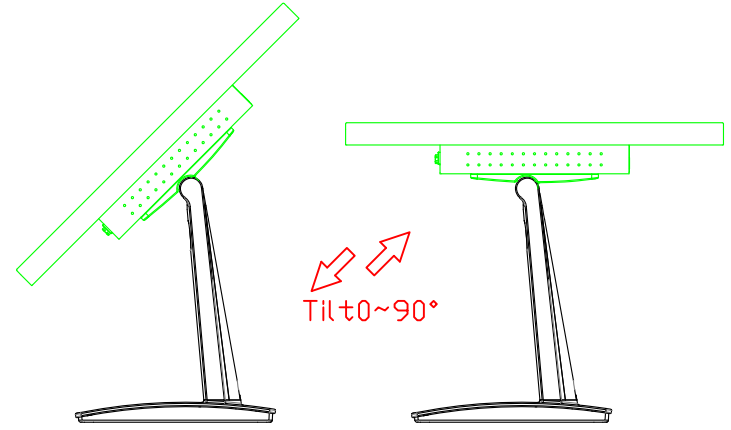

AIM-TMPCT150-R23 V

**3 Year Warranty**  
LCD Panel 1 Year

15" Touch Monitor.  
(VESA Mount)

AIM-TMPCT150-R23

15" Embedded Touch Monitor.  
(Open Frame)

AIM-TMOPPCT150-R23

15" Desktop Touch Monitor.  
(POS Stand)