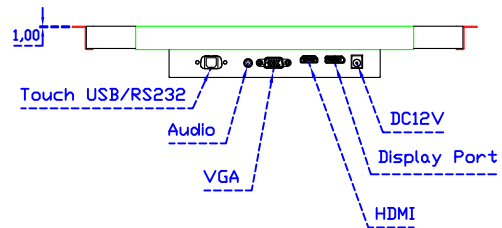

### Software Feature :

Draw Test	Position and linearity verification
Controller	Support multiple controller
Languages	English · Simple Chinese · Traditional Chinese · Japanese · French · German · Spanish · Korean · Arabic · Czech · Danish · Dutch · Greek · Hungarian · Italian · Norwegian · Russian · Polish · Portuguese · Slovenian · Swedish · Thai · Turkish
Mouse Emulator	Right / left button emulation. Auto Right / left Click ( PDA function )
Touch Style	Drawing a Mode · button a Mode · Touch Off/ on Switch
Double Click	Configurable double click speed · Configurable double click area
Sound Modes	No sound · Touch down · Touch up
Display Support	display rotation · Support multiple monitors
Division Pattern	Support two halves and four parts with touch function, you can also create your own division patterns.
Settings:	
Edge compensation	Support edge compensation and you can also add your own numbers for it.
Support O.S	All Windows-32/64bit O.S Android ; Linux ; MAC

AIM-TMPCT150-R23 V

**3 Year Warranty**  
LCD Panel 1 Year

15" Touch Monitor.  
(VESA Mount)

AIM-TMPCT150-R23

15" Embedded Touch Monitor.  
(Open Frame)

AIM-TMOPPCT150-R23

15" Desktop Touch Monitor.  
(POS Stand)