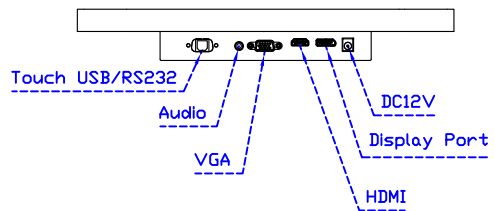

### Software Feature :

Draw Test	Position and linearity verification
Controller	Support multiple controller
Languages	English · Simple Chinese · Traditional Chinese · Japanese · French · German · Spanish · Korean · Arabic · Czech · Danish · Dutch · Greek · Hungarian · Italian · Norwegian · Russian · Polish · Portuguese · Slovenian · Swedish · Thai · Turkish
Mouse Emulator	Right / left button emulation. Auto Right / left Click ( PDA function )
Touch Style	Drawing a Mode · button a Mode · Touch Off/ on Switch
Double Click	Configurable double click speed · Configurable double click area
Sound Modes	No sound · Touch down · Touch up
Display Support	display rotation · Support multiple monitors
Division Pattern	Support two halves and four parts with touch function, you can also create your own division patterns.
Settings:	
Edge compensation	Support edge compensation and you can also add your own numbers for it.
Support O.S	All Windows-32/64bit O.S Android ; Linux ; MAC

AIM-TMPCT150-R23 V

**3 Year Warranty**  
LCD Panel 1 Year

15" Touch Monitor.  
(VESA Mount)

AIM-TMPCT150-R23

15" Embedded Touch Monitor.  
(Open Frame)

AIM-TMOPPCT150-R23

15" Desktop Touch Monitor.  
(POS Stand)