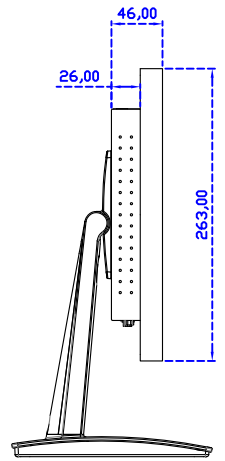

### Display Specifications :

Active Area	304 × 228 mm
Pixel Pitch	0.297 × 0.297 mm
Brightness	300 cd/m <sup>2</sup>
Contrast Ratio	2000 : 1
Resolution	1024 x 768 ( XGA )
Viewing Angle	L/R176° ; U/D176°
Response Time	23ms ( Tr + Tf )
Display Colors	16.2M
Display Modes	640×480 ; 800×600 ; 1024×768
Signal input	VGA ; Audio ; Display Port ; HDMI
Speaker	1W ( 8Ω ) × 2
OSD Keyboard	⊙Power ⊙Auto adjust ⊕ ⊖ ⊙Menu
Power Source	DC 12V ( DC Jack Φ2.1mm )
Power Consumption	≤14w
Storage 、 Operation	-30~70°C ; -20~70°C
VESA	75×75 ; 100×100 mm
Casing Colors	Black ( OEM other colors )
Casing Size 、 Weight	338.7 × 263 × 46 mm ; 3.9 kg ( W×H×D ) ( Without Stand )
Carton 、 gross weight	410 × 420 × 140 mm ; 5.4 kg ( W×H×D )
Accessory	VGA cable / HDMI cable / Audio cable / AC90~260V Adapter / Power cable / USB cable / Cleaning wipes / Driver Disk ※DP cable ( Optional )

AIM-TMPCT150-R23 V

**3 Year Warranty**  
LCD Panel 1 Year

15" Touch Monitor.  
(VESA Mount)

AIM-TMPCT150-R23

15" Embedded Touch Monitor.  
(Open Frame)

AIM-TMOPPCT150-R23

15" Desktop Touch Monitor.  
(POS Stand)