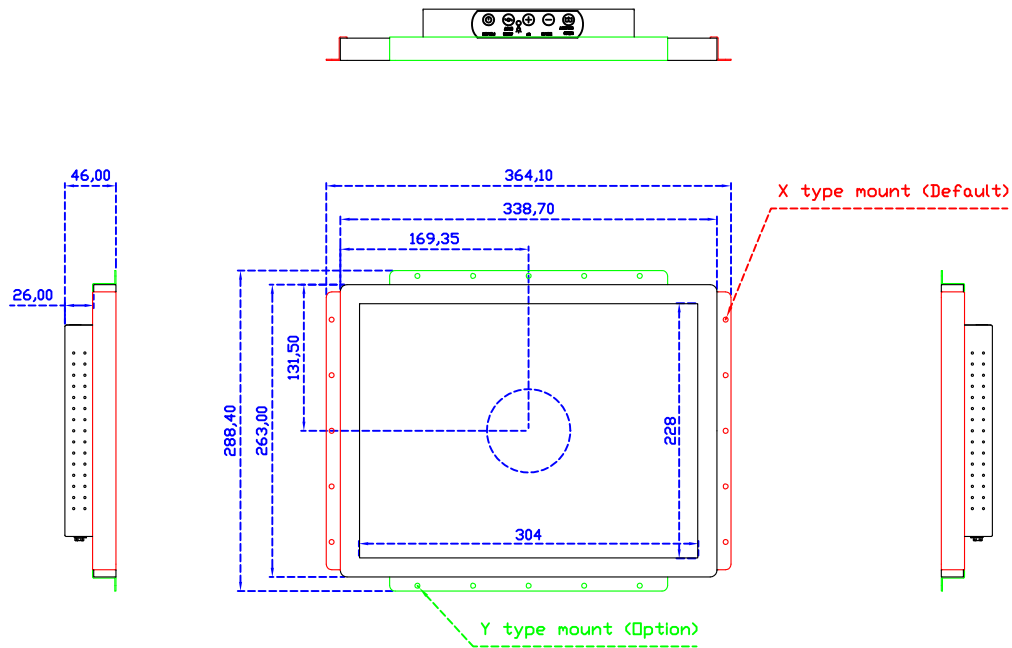

### Display Specifications :

Active Area	304 × 228 mm
Pixel Pitch	0.297 × 0.297 mm
Brightness	300 cd/m <sup>2</sup>
Contrast Ratio	2000 : 1
Resolution	1024 x 768 ( XGA )
Viewing Angle	L/R176° ; U/D176°
Response Time	23ms ( Tr + Tf )
Display Colors	16.2M
Display Modes	640×480 ; 800×600 ; 1024×768
Signal input	VGA ; Audio ; Display Port ; HDMI
Speaker	1W ( 8Ω ) × 2
OSD Keyboard	⊙Power ⊙Auto adjust ⊕ ⊖ ⊙Menu
Power Source	DC 12V ( DC Jack Φ2.1mm )
Power Consumption	≤14w
Storage 、 Operation	-30~70°C ; -20~70°C
VESA	75×75 ; 100×100 mm
Casing Colors	Black ( OEM other colors )
Casing Size 、 Weight	338.7 × 263 × 46 mm ; 3.9 kg ( W×H×D ) ( Without Stand )
Carton 、 gross weight	410 × 420 × 140 mm ; 5.4 kg ( W×H×D )
Accessory	VGA cable / HDMI cable / Audio cable / AC90~260V Adapter / Power cable / USB cable / Cleaning wipes / Driver Disk ※DP cable ( Optional )

AIM-TMPCT150-R23 V

**3 Year Warranty**  
LCD Panel 1 Year

15" Touch Monitor.  
(VESA Mount)

AIM-TMPCT150-R23

15" Embedded Touch Monitor.  
(Open Frame)

AIM-TMOPPCT150-R23

15" Desktop Touch Monitor.  
(POS Stand)