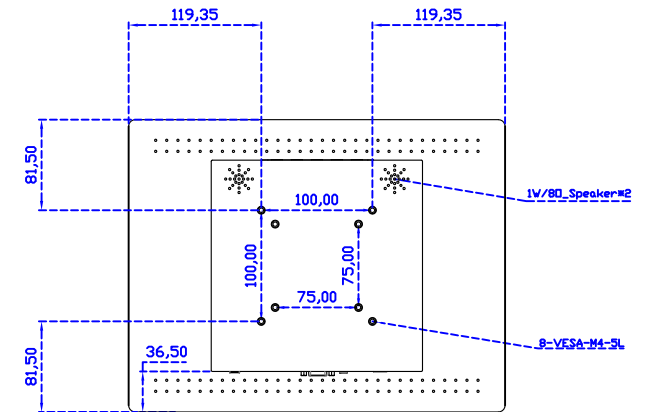

15" Touch Monitor.
(VESA Mount)

AIM-TMPCT150-R23