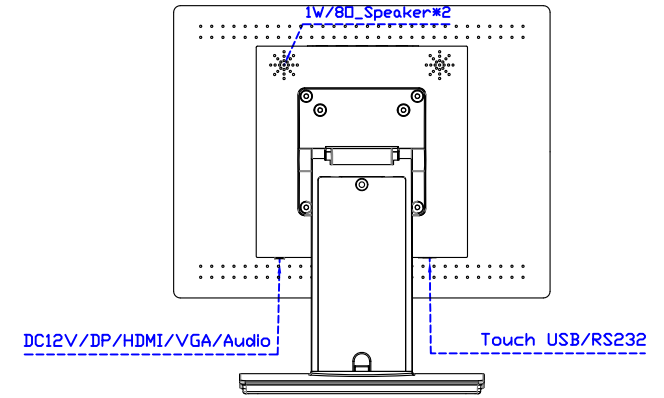

AIM-TMPCT150-R23 V

3 Year Warranty
LCD Panel 1 Year

15" Touch Monitor.
(VESA Mount)

AIM-TMPCT150-R23

15" Embedded Touch Monitor.
(Open Frame)

AIM-TMOPPCT150-R23

15" Desktop Touch Monitor.
(POS Stand)

AIM-TMPCT150-R23 V