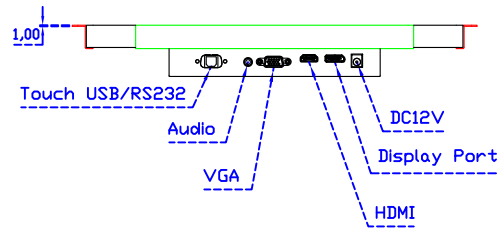

AIM-TMPCT150-R23 V

3 Year Warranty
LCD Panel 1 Year

15" Touch Monitor.
(VESA Mount)

AIM-TMPCT150-R23

15" Embedded Touch Monitor.
(Open Frame)

AIM-TMOPPCT150-R23

15" Desktop Touch Monitor.
(POS Stand)

AIM-TMPCT150-R23 V