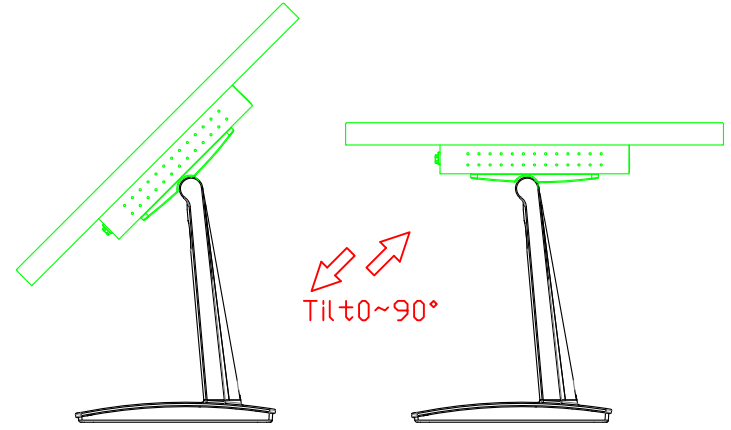

AIM-TMPCT150-R23 V

3 Year Warranty
LCD Panel 1 Year

15" Touch Monitor.
(VESA Mount)

AIM-TMPCT150-R23

15" Embedded Touch Monitor.
(Open Frame)

AIM-TMOPPCT150-R23

15" Desktop Touch Monitor.
(POS Stand)

AIM-TMPCT150-R23 V