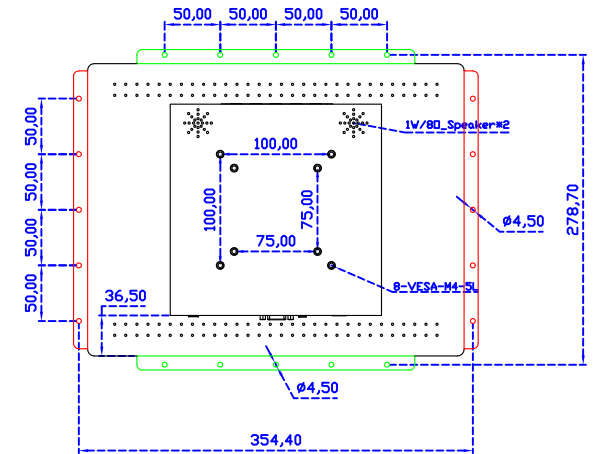

AIM-TMPCT150-R23 V

3 Year Warranty
LCD Panel 1 Year

15" Touch Monitor.
(VESA Mount)

AIM-TMPCT150-R23

15" Embedded Touch Monitor.
(Open Frame)

AIM-TMOPPCT150-R23

15" Desktop Touch Monitor.
(POS Stand)

AIM-TMPCT150-R23 V