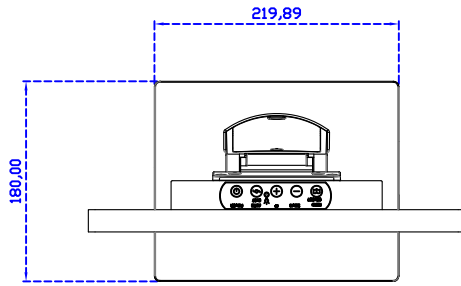

AIM-TMPCT150-R23 V

3 Year Warranty
LCD Panel 1 Year

15" Touch Monitor.
(VESA Mount)

AIM-TMPCT150-R23

15" Embedded Touch Monitor.
(Open Frame)

AIM-TMOPPCT150-R23

15" Desktop Touch Monitor.
(POS Stand)

AIM-TMPCT150-R23 V