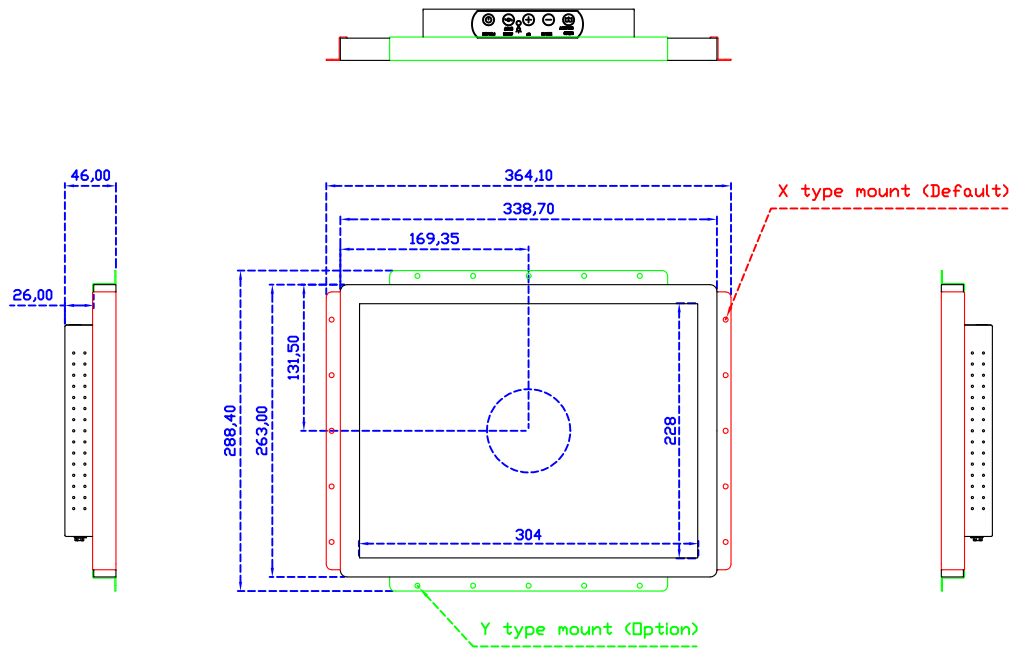

AIM-TMPCT150-R23 V

3 Year Warranty
LCD Panel 1 Year

15" Touch Monitor.
(VESA Mount)

AIM-TMPCT150-R23

15" Embedded Touch Monitor.
(Open Frame)

AIM-TMOPPCT150-R23

15" Desktop Touch Monitor.
(POS Stand)

AIM-TMPCT150-R23 V