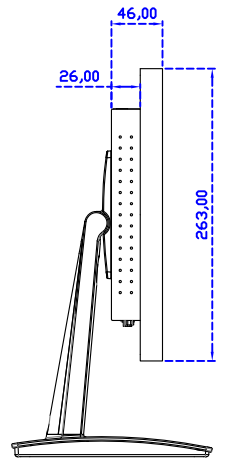

AIM-TMPCT150-R23 V

3 Year Warranty
LCD Panel 1 Year

15" Touch Monitor.
(VESA Mount)

AIM-TMPCT150-R23

15" Embedded Touch Monitor.
(Open Frame)

AIM-TMOPPCT150-R23

15" Desktop Touch Monitor.
(POS Stand)

AIM-TMPCT150-R23 V