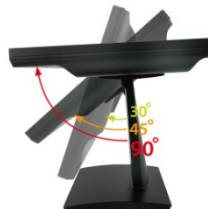

**15" inch Touch Monitor "POS-styler" (Pure Flat Projected capacitive Multi-Touch)**

**Products application :**

- POS Terminal
- Industrial PC
- Kiosk
- Gaming
- Medical apparatus
- Personal computer
- Mobile GPS
- Office automation
- Security system of the house
- Car-mounted amusement
- Military equipment
- Communicate

## 15" inch Touch Monitor "POS-styler" (Pure Flat Projected capacitive Multi-Touch)

### Display Specifications :

Active Area	304 × 228 mm
Pixel Pitch	0.297 × 0.297 mm
Brightness	300 cd/m <sup>2</sup>
Contrast Ratio	800 : 1
Resolution	1024 × 768 ( XGA )
Viewing Angle	L/R 160° ; U/D 160°
Response Time	8 ms ( Tr + Tf )
Display Colors	16.2M
Display Modes	640×480 ; 800×600 ; 1024×768
Signal input	VGA ; Audio ; DVI
Mini-Audio out	1W ( 8Ω ) ×2
OSD Keyboard	⊙Menu/Select ⊙- ⊙+ ⊙Auto/Exit ⊙Power
Power Source	DC 12V ; ≤15w ; Standby ≤1w
Power Consumption	
Storage · Operation	-30~80°C ; -20~70°C
VESA	75×75 or 100×100 mm
Casing Colors	Black
Casing Size · Weight	338.7 × 263 × 46 mm ; 5kg ( W×H×D )
Carton · gross weight	410 × 420 × 140 mm ; 6.5kg ( W×H×D )