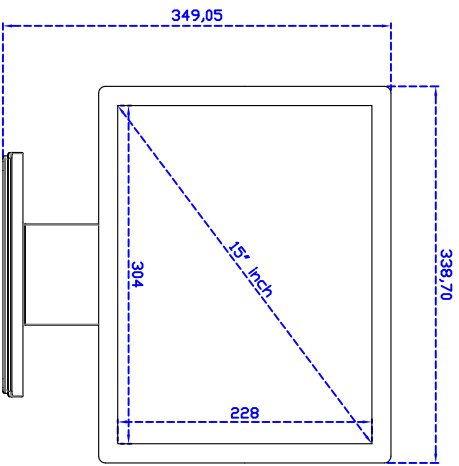

15" Desktop Touch Monitor.

AIM-TMPCT150-R17V