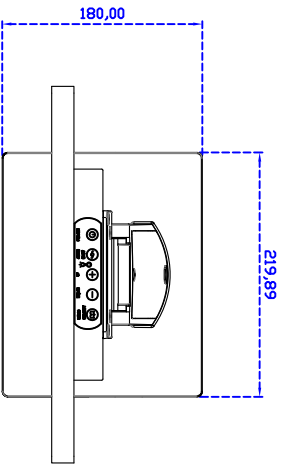

### Display Specifications :

Active Area	304 × 228 mm
Pixel Pitch	0.297 × 0.297 mm
Brightness	300 cd/m <sup>2</sup>
Contrast Ratio	800 : 1
Resolution	1024 × 768 ( XGA )
Viewing Angle	L/R 160° ; U/D 160°
Response Time	8 ms ( Tr + Tf )
Display Colors	16.2M
Display Modes	640×480 ; 800×600 ; 1024×768
Signal input	VGA ; Audio ; DVI
Mini-Audio out	1W ( 8Ω ) ×2
OSD Keyboard	⊙Menu/Select ⊙- ⊙+ ⊙Auto/Exit ⊙Power
Power Source	DC 12V ; ≤15w ; Standby ≤1w
Power Consumption	
Storage · Operation	-30~80°C ; -20~70°C
VESA	75×75 or 100×100 mm
Casing Colors	Black
Casing Size · Weight	338.7 × 263 × 46 mm ; 5kg ( W×H×D )
Carton · gross weight	410 × 420 × 140 mm ; 6.5kg ( W×H×D )

### Software Feature :

Draw Test	Position and linearity verification
Controller	Support multiple controllers
Languages	English · Simple Chinese · Traditional Chinese · Japanese · French · German · Spanish · Korean · Arabic · Czech · Danish · Dutch · Greek · Hungarian · Italian · Norwegian · Russian · Polish · Portuguese · Slovenian · Swedish · Thai · Turkish
Mouse Emulator	Right / left button emulation. Auto Right / left Click ( PDA function )
Touch Style	Drawing a Mode · button a Mode · Touch Off/ on Switch
Double Click	Configurable double click speed · Configurable double click area
Sound Modes	No sound · Touch down · Touch up
Display Support	display rotation · Support multiple monitors
Division Pattern Settings:	Support two halves and four parts with touch function, you can also create your own division patterns.
Edge compensation	Support edge compensation and you can also add your own numbers for it.
Support O.S	All Windows-32 bit O.S Windows7-8-10 : XP-64 bit O.S Android ; A II Linux ; MAC

### Order Information :

AIM-TMPCT150-R17V :	【VGA/AUDIO/DVI/USB-TOUCH】	AIM-TMPCT150-R18V :	【VGA/AUDIO/DVI/RS232-TOUCH】
Accessory	VGA Cable / Audio Cable / Power Cable / AC90~260V Adapter / USB or RS23 Cable / Cleaning wipes/ Driver Disk ※DVI Cable(Optional)		