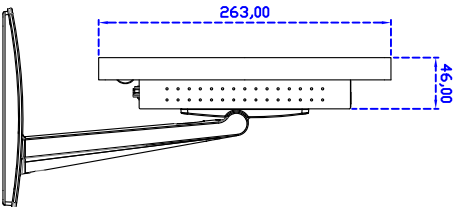

### Display Specifications :

Active Area	304 × 228 mm
Pixel Pitch	0.297 × 0.297 mm
Brightness	300 cd/m <sup>2</sup>
Contrast Ratio	800 : 1
Resolution	1024 × 768 ( XGA )
Viewing Angle	L/R 160° ; U/D 160°
Response Time	8 ms ( Tr + Tf )
Display Colors	16.2M
Display Modes	640×480 ; 800×600 ; 1024×768
Signal input	VGA ; Audio ; DVI
Mini-Audio out	1W ( 8Ω ) ×2
OSD Keyboard	⊙Menu/Select ⊙- ⊙+ ⊙Auto/Exit ⊙Power
Power Source	DC 12V ; ≤15w ; Standby ≤1w
Power Consumption	
Storage · Operation	-30~80°C ; -20~70°C
VESA	75×75 or 100×100 mm
Casing Colors	Black
Casing Size · Weight	338.7 × 263 × 46 mm ; 5kg ( W×H×D )
Carton · gross weight	410 × 420 × 140 mm ; 6.5kg ( W×H×D )

### Software Feature :

Draw Test	Position and linearity verification
Controller	Support multiple controllers
Languages	English · Simple Chinese · Traditional Chinese · Japanese · French · German · Spanish · Korean · Arabic · Czech · Danish · Dutch · Greek · Hungarian · Italian · Norwegian · Russian · Polish · Portuguese · Slovenian · Swedish · Thai · Turkish
Mouse Emulator	Right / left button emulation. Auto Right / left Click ( PDA function )
Touch Style	Drawing a Mode · button a Mode · Touch Off/ on Switch
Double Click	Configurable double click speed · Configurable double click area
Sound Modes	No sound · Touch down · Touch up
Display Support	display rotation · Support multiple monitors
Division Pattern Settings:	Support two halves and four parts with touch function, you can also create your own division patterns.
Edge compensation	Support edge compensation and you can also add your own numbers for it.
Support O.S	All Windows-32 bit O.S Windows7-8-10 : XP-64 bit O.S Android ; A II Linux ; MAC

### Order Information :

AIM-TMPCT150-R17V :	【VGA/AUDIO/DVI/USB-TOUCH】	AIM-TMPCT150-R18V :	【VGA/AUDIO/DVI/RS232-TOUCH】
Accessory	VGA Cable / Audio Cable / Power Cable / AC90~260V Adapter / USB or RS23 Cable / Cleaning wipes/ Driver Disk ※DVI Cable(Optional)		