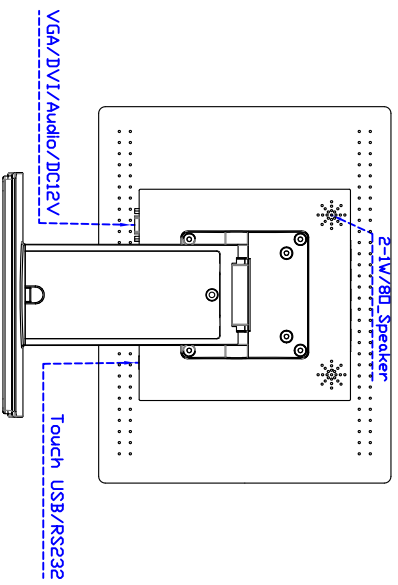

### Display Specifications :

Active Area	304 × 228 mm
Pixel Pitch	0.297 × 0.297 mm
Brightness	300 cd/m <sup>2</sup>
Contrast Ratio	800 : 1
Resolution	1024 × 768 ( XGA )
Viewing Angle	L/R 160° ; U/D 160°
Response Time	8 ms ( Tr + Tf )
Display Colors	16.2M
Display Modes	640×480 ; 800×600 ; 1024×768
Signal input	VGA ; Audio ; DVI
Mini-Audio out	1W ( 8Ω ) ×2
OSD Keyboard	⊙Menu/Select ⊙- ⊙+ ⊙Auto/Exit ⊙Power
Power Source	DC 12V ; ≤15w ; Standby ≤1w
Power Consumption	
Storage · Operation	-30~80°C ; -20~70°C
VESA	75×75 or 100×100 mm
Casing Colors	Black
Casing Size · Weight	338.7 × 263 × 46 mm ; 5kg ( W×H×D )
Carton · gross weight	410 × 420 × 140 mm ; 6.5kg ( W×H×D )

### Software Feature :

Draw Test	Position and linearity verification
Controller	Support multiple controllers
Languages	English · Simple Chinese · Traditional Chinese · Japanese · French · German · Spanish · Korean · Arabic · Czech · Danish · Dutch · Greek · Hungarian · Italian · Norwegian · Russian · Polish · Portuguese · Slovenian · Swedish · Thai · Turkish
Mouse Emulator	Right / left button emulation. Auto Right / left Click ( PDA function )
Touch Style	Drawing a Mode · button a Mode · Touch Off/ on Switch
Double Click	Configurable double click speed · Configurable double click area
Sound Modes	No sound · Touch down · Touch up
Display Support	display rotation · Support multiple monitors
Division Pattern Settings:	Support two halves and four parts with touch function, you can also create your own division patterns.
Edge compensation	Support edge compensation and you can also add your own numbers for it.
Support O.S	All Windows-32 bit O.S Windows7-8-10 : XP-64 bit O.S Android ; A II Linux ; MAC

### Order Information :

AIM-TMPCT150-R17V :	【VGA/AUDIO/DVI/USB-TOUCH】	AIM-TMPCT150-R18V :	【VGA/AUDIO/DVI/RS232-TOUCH】
Accessory	VGA Cable / Audio Cable / Power Cable / AC90~260V Adapter / USB or RS23 Cable / Cleaning wipes/ Driver Disk ※DVI Cable(Optional)		