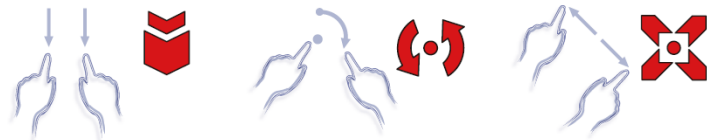

### Touch Feature :

Input Method	Capacitive stylus, Finger
Linearity	≤2.5mm
Surface	≥7H
Life Time	Unlimited
Application	Writing and Signature Capture Capability
PC Link	USB or RS232(Single-Touch)

### Software Feature :

Draw Test	Position and linearity verification
Controller	Support multiple controllers
Languages	English · Simple Chinese · Traditional Chinese · Japanese · French · German · Spanish · Korean · Arabic · Czech · Danish · Dutch · Greek · Hungarian · Italian · Norwegian · Russian · Polish · Portuguese · Slovenian · Swedish · Thai · Turkish
Mouse Emulator	Right / left button emulation. Auto Right / left Click ( PDA function )
Touch Style	Drawing a Mode · button a Mode · Touch Off/ on Switch
Double Click	Configurable double click speed · Configurable double click area
Sound Modes	No sound · Touch down · Touch up
Display Support	display rotation · Support multiple monitors
Division Pattern Settings:	Support two halves and four parts with touch function, you can also create your own division patterns.
Edge compensation	Support edge compensation and you can also add your own numbers for it.
Support O.S	All Windows-32 bit O.S Windows7-8-10 : XP-64 bit O.S Android ; A II Linux ; MAC