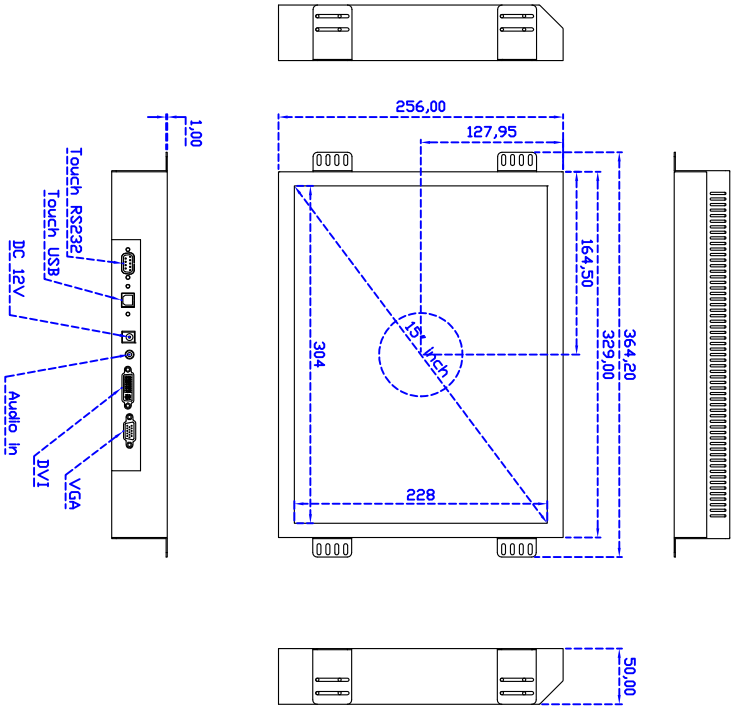

15" Embedded Touch Monitor.

AIM-TM0Pxxxx150-R31