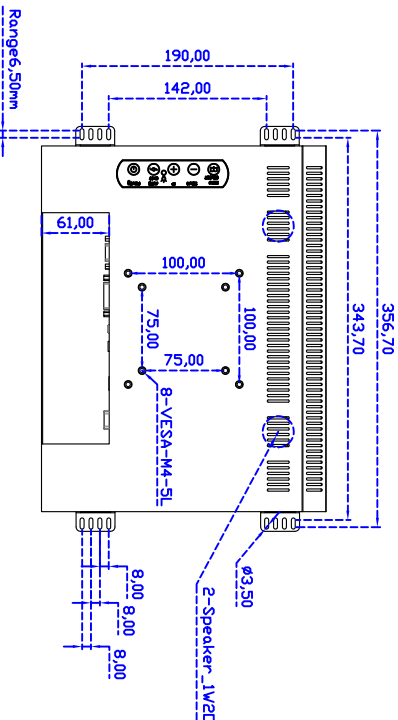

15" Embedded Touch Monitor.

AIM-TM0Pxxxx150-R31