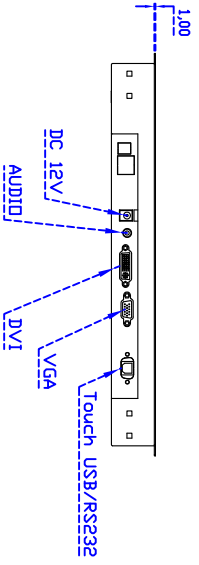

15" Embedded Touch Monitor.

AIM-TMOPxxxxx150-R21