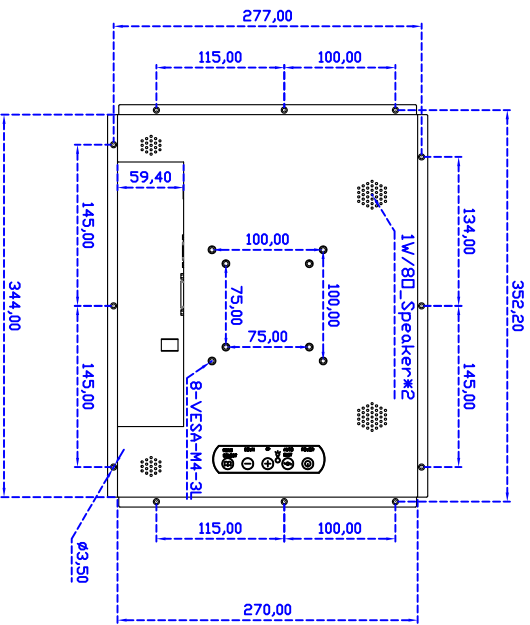

15" Embedded Touch Monitor.

AIM-TMOPxxxxx150-R21