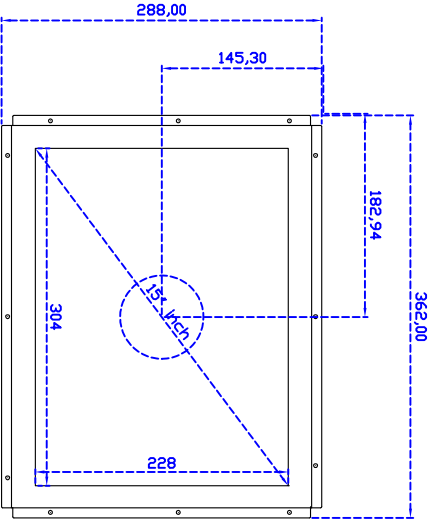

15" Embedded Touch Monitor.

AIM-TMOPxxxxx150-R21