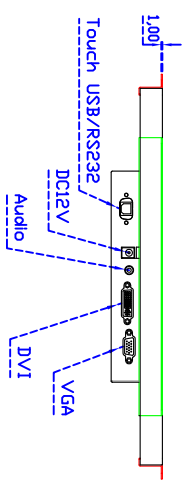

## Display Specifications :

Active Area	304 × 228 mm
Pixel Pitch	0.297 × 0.297 mm
Brightness	300 cd/m <sup>2</sup>
Contrast Ratio	800 : 1
Resolution	1024 × 768 ( XGA )
Viewing Angle	L/R 160° ; U/D 160°
Response Time	8 ms ( Tr + Tf )
Display Colors	16.2M
Display Modes	640×480 ; 800×600 ; 1024×768
Signal input	VGA ; Audio ; DVI
Mini-Audio out	1W ( 8Ω ) ×2
OSD Keyboard	⊙ Menu/Select ⊙ - ⊙ + ⊙ Auto/Exit ⊙ Power
Power Source	DC 12V ; ≤15w ; Standby ≤1w
Power Consumption	
Storage · Operation	-30~80°C ; -20~70°C
VESA	75×75 or 100×100 mm
Casing Colors	Black
Casing Size · Weight	364.1 × 263 × 46 mm ; 3.5kg ( W×H×D )
Carton · gross weight	410 × 420 × 140 mm ; 5kg ( W×H×D )

## Software Feature :

Draw Test Controller	Position and linearity verification Support multiple controllers
Languages	English · Simple Chinese · Traditional Chinese · Japanese · French · German · Spanish · Korean · Arabic · Czech · Danish · Dutch · Greek · Hungarian · Italian · Norwegian · Russian · Polish · Portuguese · Slovenian · Swedish · Thai · Turkish
Mouse Emulator	Right / left button emulation. Auto Right / left Click ( PDA function )
Touch Style	Drawing a Mode · button a Mode · Touch Off/ on Switch
Double Click	Configurable double click speed · Configurable double click area
Sound Modes	No sound · Touch down · Touch up
Display Support	display rotation · Support multiple monitors
Division Pattern Settings:	Support two halves and four parts with touch function, you can also create your own division patterns.
Edge compensation	Support edge compensation and you can also add your own numbers for it.
Support O.S	All Windows-32 bit O.S Windows7-8-10 ; XP-64 bit O.S Android ; A II Linux ; MAC

## Order Information :

AIM-TMOPPCT150-R17 :	【VGA/AUDIO/DVI/USB-TOUCH】	AIM-TMOPPCT150-R18 :	【VGA/AUDIO/DVI/RS232-TOUCH】
Accessory	VGA Cable / Audio Cable / Power Cable / AC90~260V Adapter / USB or RS232 Cable / Cleaning wipes / Driver Disk ※DVI Cable(Optional)		

15" Embedded Touch Monitor.

AIM-TMPPCT150-R17