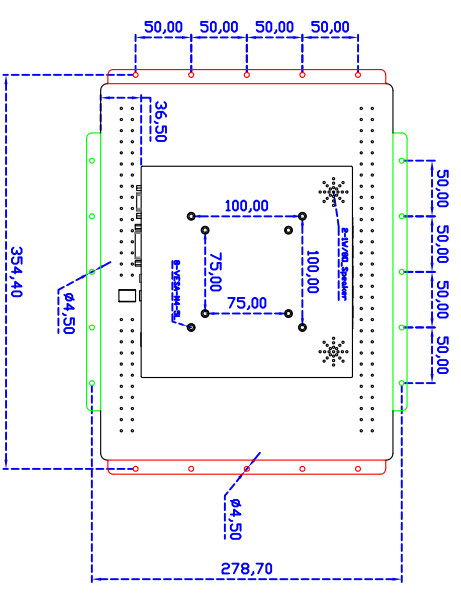

## Display Specifications :

Active Area	304 × 228 mm
Pixel Pitch	0.297 × 0.297 mm
Brightness	300 cd/m <sup>2</sup>
Contrast Ratio	800 : 1
Resolution	1024 × 768 ( XGA )
Viewing Angle	L/R 160° ; U/D 160°
Response Time	8 ms ( Tr + Tf )
Display Colors	16.2M
Display Modes	640×480 ; 800×600 ; 1024×768
Signal input	VGA ; Audio ; DVI
Mini-Audio out	1W ( 8Ω ) ×2
OSD Keyboard	⊙ Menu/Select ⊙ - ⊙ + ⊙ Auto/Exit ⊙ Power
Power Source	DC 12V ; ≤15w ; Standby ≤1w
Power Consumption	
Storage · Operation	-30~80°C ; -20~70°C
VESA	75×75 or 100×100 mm
Casing Colors	Black
Casing Size · Weight	364.1 × 263 × 46 mm ; 3.5kg ( W×H×D )
Carton · gross weight	410 × 420 × 140 mm ; 5kg ( W×H×D )

## Software Feature :

Draw Test Controller	Position and linearity verification Support multiple controllers
Languages	English · Simple Chinese · Traditional Chinese · Japanese · French · German · Spanish · Korean · Arabic · Czech · Danish · Dutch · Greek · Hungarian · Italian · Norwegian · Russian · Polish · Portuguese · Slovenian · Swedish · Thai · Turkish
Mouse Emulator	Right / left button emulation. Auto Right / left Click ( PDA function )
Touch Style	Drawing a Mode · button a Mode · Touch Off/ on Switch
Double Click	Configurable double click speed · Configurable double click area
Sound Modes	No sound · Touch down · Touch up
Display Support	display rotation · Support multiple monitors
Division Pattern Settings:	Support two halves and four parts with touch function, you can also create your own division patterns.
Edge compensation	Support edge compensation and you can also add your own numbers for it.
Support O.S	All Windows-32 bit O.S Windows7-8-10 ; XP-64 bit O.S Android ; A II Linux ; MAC

## Order Information :

AIM-TMOPPCT150-R17 :	【VGA/AUDIO/DVI/USB-TOUCH】	AIM-TMOPPCT150-R18 :	【VGA/AUDIO/DVI/RS232-TOUCH】
Accessory	VGA Cable / Audio Cable / Power Cable / AC90~260V Adapter / USB or RS232 Cable / Cleaning wipes / Driver Disk ※DVI Cable(Optional)		

15" Embedded Touch Monitor.

AIM-TMPPCT150-R17