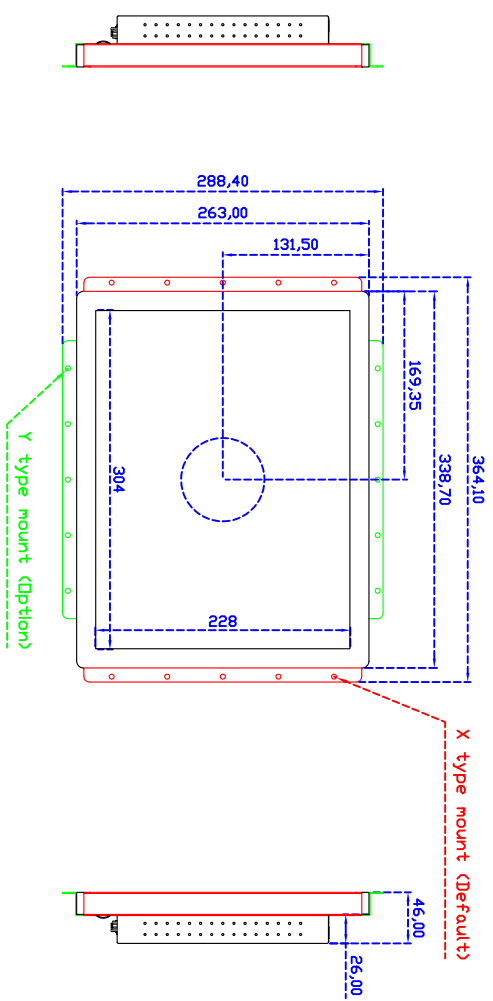

## Display Specifications :

Active Area	304 × 228 mm
Pixel Pitch	0.297 × 0.297 mm
Brightness	300 cd/m <sup>2</sup>
Contrast Ratio	800 : 1
Resolution	1024 × 768 ( XGA )
Viewing Angle	L/R 160° ; U/D 160°
Response Time	8 ms ( Tr + Tf )
Display Colors	16.2M
Display Modes	640×480 ; 800×600 ; 1024×768
Signal input	VGA ; Audio ; DVI
Mini-Audio out	1W ( 8Ω ) ×2
OSD Keyboard	⊙ Menu/Select ⊙ - ⊙ + ⊙ Auto/Exit ⊙ Power
Power Source	DC 12V ; ≤15w ; Standby ≤1w
Power Consumption	
Storage · Operation	-30~80°C ; -20~70°C
VESA	75×75 or 100×100 mm
Casing Colors	Black
Casing Size · Weight	364.1 × 263 × 46 mm ; 3.5kg ( W×H×D )
Carton · gross weight	410 × 420 × 140 mm ; 5kg ( W×H×D )

## Software Feature :

Draw Test Controller	Position and linearity verification Support multiple controllers
Languages	English · Simple Chinese · Traditional Chinese · Japanese · French · German · Spanish · Korean · Arabic · Czech · Danish · Dutch · Greek · Hungarian · Italian · Norwegian · Russian · Polish · Portuguese · Slovenian · Swedish · Thai · Turkish
Mouse Emulator	Right / left button emulation. Auto Right / left Click ( PDA function )
Touch Style	Drawing a Mode · button a Mode · Touch Off/ on Switch
Double Click	Configurable double click speed · Configurable double click area
Sound Modes	No sound · Touch down · Touch up
Display Support	display rotation · Support multiple monitors
Division Pattern Settings:	Support two halves and four parts with touch function, you can also create your own division patterns.
Edge compensation	Support edge compensation and you can also add your own numbers for it.
Support O.S	All Windows-32 bit O.S Windows7-8-10 ; XP-64 bit O.S Android ; A II Linux ; MAC

## Order Information :

AIM-TMOPPCT150-R17 :	【VGA/AUDIO/DVI/USB-TOUCH】	AIM-TMOPPCT150-R18 :	【VGA/AUDIO/DVI/RS232-TOUCH】
Accessory	VGA Cable / Audio Cable / Power Cable / AC90~260V Adapter / USB or RS232 Cable / Cleaning wipes / Driver Disk ※DVI Cable(Optional)		

15" Embedded Touch Monitor.

AIM-TMPPCT150-R17