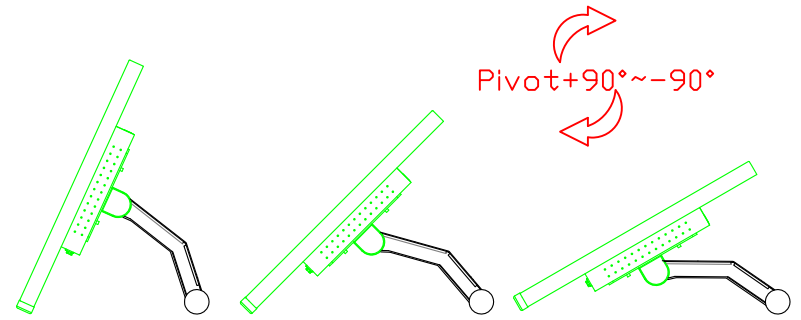

Software Feature :

Calibration	4 points or 16 points or 25 points
Draw Test	Position and linearity verification
Controller	Support multiple controllers
Languages	English · Simple Chinese · Traditional Chinese · Japanese · German
Mouse Emulator	Right / left button emulation. Auto Right / left Click (PDA function)
Touch Style	Drawing a Mode · button a Mode · Touch Off/ on Switch
Double Click	Configurable double click speed · Configurable double click area
Sound Modes	No sound · Touch down · Touch up
Display Support	display rotation · Support multiple monitors
Division Pattern	Support two halves and four parts with touch function, you can also create your own division patterns.
Settings:	
Edge compensation	Support edge compensation and you can also add your own numbers for it.
Support O.S	All Windows-32/64bit O.S Android ; Linux ; MAC

AIM-TMIR150-R01 V

3 Year Warranty
LCD Panel 1 Year

15" Touch Monitor.
(VESA Mount)

AIM-TMIR150-R01

15" Embedded Touch Monitor.
(Open Frame)

AIM-TM0PIR150-R01

15" Desktop Touch Monitor.
(Foldable Stand)

AIM-TMIR150-R01 A

15" Desktop Touch Monitor.
(Photo Stand)

AIM-TMIR150-R01 P

15" Desktop Touch Monitor.
(POS Stand)

AIM-TMIR150-R01 V