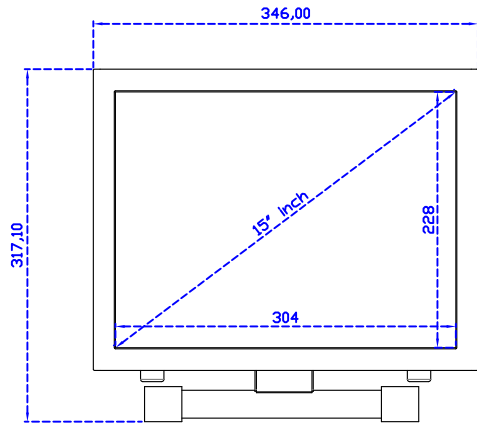

15" Infrared Ray Multi-Touch Monitor

Display Specifications :

Active Area	304 × 228 mm
Pixel Pitch	0.297 × 0.297 mm
Brightness	300 cd/m ²
Contrast Ratio	2000 : 1
Resolution	1024 x 768 (XGA)
Viewing Angle	L/R176° ; U/D176°
Response Time	23ms (Tr + Tf)
Display Colors	16.2M
Display Modes	640×480 ; 800×600 ; 1024×768
Signal input	VGA ; Audio ; DVI
Speaker	1W (8Ω) × 2
OSD Keyboard	⊙Power ⊙Auto adjust ⊕ ⊖ ⊙Menu
Power Source	DC 12V (DC Jack Φ2.1mm)
Power Consumption	≤14w
Storage 、 Operation	-30~70°C ; -20~70°C
VESA	75×75 ; 100×100 mm
Casing Colors	Black (OEM other colors)
Casing Size 、 Weight	346 × 271 × 52 mm ; 3.1 kg (W×H×D) (Without Stand)
Carton 、 gross weight	550 × 400 × 180 mm ; 4.9 kg (W×H×D)
Accessory	VGA cable / Audio cable / AC90~260V Adapter / Power cable / USB cable / Cleaning wipes / Driver Disk ※DVI cable (Optional)

AIM-TMIR150-R01 V

3 Year Warranty
LCD Panel 1 Year

15" Touch Monitor.
(VESA Mount)

AIM-TMIR150-R01

15" Embedded Touch Monitor.
(Open Frame)

AIM-TM0PIR150-R01

15" Desktop Touch Monitor.
(Foldable Stand)

AIM-TMIR150-R01 A

15" Desktop Touch Monitor.
(Photo Stand)

AIM-TMIR150-R01 P

15" Desktop Touch Monitor.
(POS Stand)

AIM-TMIR150-R01 V