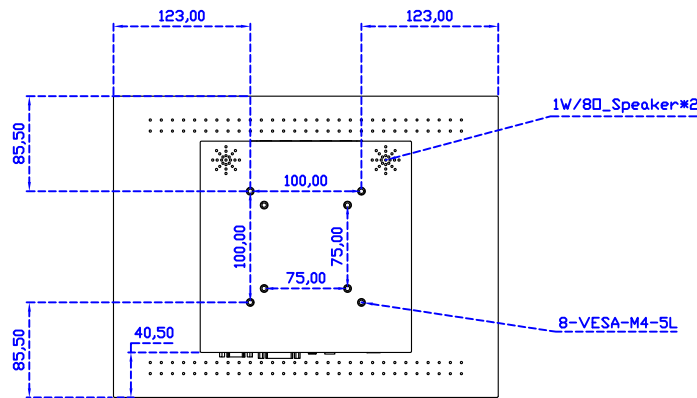

15" Touch Monitor.
(VESA Mount)

AIM-TMIR150-R01