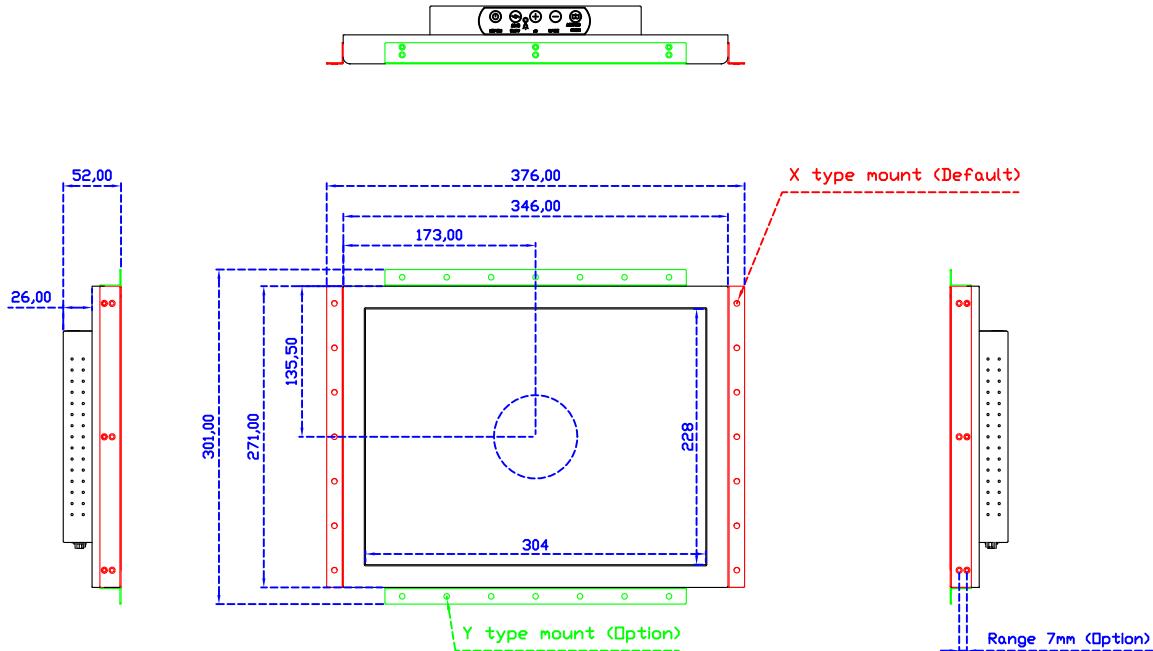

15" Infrared Ray Multi-Touch Monitor

Display Specifications :

Active Area	304 × 228 mm
Pixel Pitch	0.297 × 0.297 mm
Brightness	300 cd/m ²
Contrast Ratio	2000 : 1
Resolution	1024 x 768 (XGA)
Viewing Angle	L/R176° ; U/D176°
Response Time	23ms (Tr + Tf)
Display Colors	16.2M
Display Modes	640×480 ; 800×600 ; 1024×768
Signal input	VGA ; Audio ; DVI
Speaker	1W (8Ω) × 2
OSD Keyboard	⊙Power ⊙Auto adjust ⊕ ⊖ ⊙Menu
Power Source	DC 12V (DC Jack Φ2.1mm)
Power Consumption	≤14w
Storage 、 Operation	-30~70°C ; -20~70°C
VESA	75×75 ; 100×100 mm
Casing Colors	Black (OEM other colors)
Casing Size 、 Weight	346 × 271 × 52 mm ; 3.1 kg (W×H×D) (Without Stand)
Carton 、 gross weight	550 × 400 × 180 mm ; 4.9 kg (W×H×D)
Accessory	VGA cable / Audio cable / AC90~260V Adapter / Power cable / USB cable / Cleaning wipes / Driver Disk ※DVI cable (Optional)

AIM-TMIR150-R01 V

3 Year Warranty
LCD Panel 1 Year

15" Touch Monitor.
(VESA Mount)

AIM-TMIR150-R01

15" Embedded Touch Monitor.
(Open Frame)

AIM-TM0PIR150-R01

15" Desktop Touch Monitor.
(Foldable Stand)

AIM-TMIR150-R01 A

15" Desktop Touch Monitor.
(Photo Stand)

AIM-TMIR150-R01 P

15" Desktop Touch Monitor.
(POS Stand)

AIM-TMIR150-R01 V