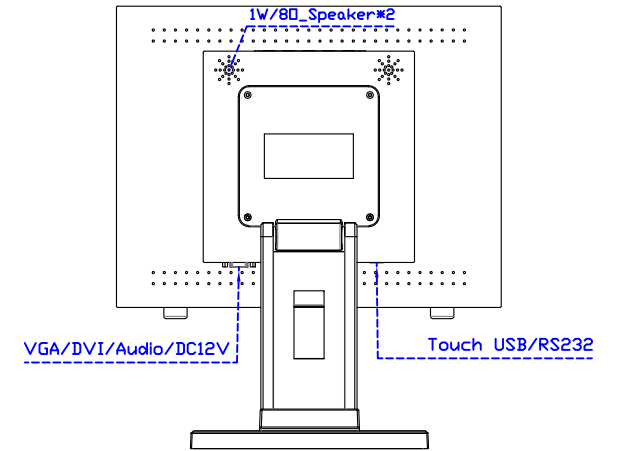

※AiM Touch has the right to update specs without further notice.

AIM-TMIR150-R01 A

AIM-TMIR150-R01 P

15" Infrared Ray Multi-Touch Monitor

Touch Feature :

Input Method	It detects anything that blocks lights
Linearity	≤2.5mm
Surface	≥7H
Life Time	Unlimited
Application	Writing and Signature Capture Capability

Software Feature :

Calibration	4 points or 16 points or 25 points
Draw Test	Position and linearity verification
Controller	Support multiple controllers
Languages	English · Simple Chinese · Traditional Chinese · Japanese · German
Mouse Emulator	Right / left button emulation. Auto Right / left Click (PDA function)
Touch Style	Drawing a Mode · button a Mode · Touch Off/ on Switch
Double Click	Configurable double click speed · Configurable double click area
Sound Modes	No sound · Touch down · Touch up
Display Support	display rotation · Support multiple monitors
Division Pattern	Support two halves and four parts with touch function, you can also create your own division patterns.
Settings:	
Edge compensation	Support edge compensation and you can also add your own numbers for it.
Support O.S	All Windows-32/64bit O.S Android ; Linux ; MAC

AIM-TMIR150-R01 V

3 Year Warranty
LCD Panel 1 Year

15" Touch Monitor.
(VESA Mount)

AIM-TMIR150-R01

15" Embedded Touch Monitor.
(Open Frame)

AIM-TM0PIR150-R01

15" Desktop Touch Monitor.
(Foldable Stand)

AIM-TMIR150-R01 A

15" Desktop Touch Monitor.
(Photo Stand)

AIM-TMIR150-R01 P

15" Desktop Touch Monitor.
(POS Stand)

AIM-TMIR150-R01 V