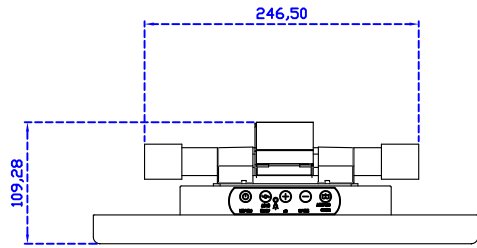

AIM-TMIR150-R01 V

3 Year Warranty
LCD Panel 1 Year

15" Touch Monitor.
(VESA Mount)

AIM-TMIR150-R01

15" Embedded Touch Monitor.
(Open Frame)

AIM-TM0PIR150-R01

15" Desktop Touch Monitor.
(Foldable Stand)

AIM-TMIR150-R01 A

15" Desktop Touch Monitor.
(Photo Stand)

AIM-TMIR150-R01 P

15" Desktop Touch Monitor.
(POS Stand)

AIM-TMIR150-R01 V