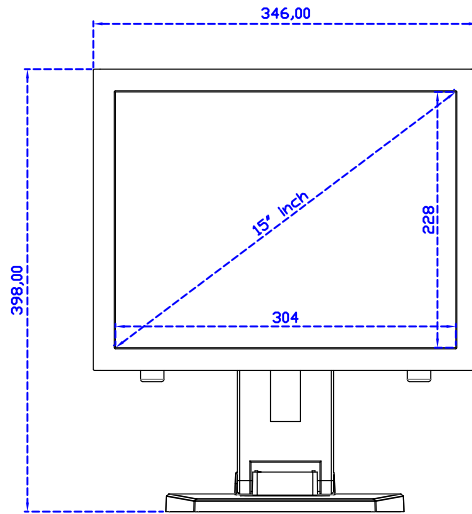

15" Infrared Ray Multi-Touch Monitor

Display Specifications :

Active Area	304 × 228 mm
Pixel Pitch	0.297 × 0.297 mm
Brightness	300 cd/m ²
Contrast Ratio	2000 : 1
Resolution	1024 x 768 (XGA)
Viewing Angle	L/R176° ; U/D176°
Response Time	23ms (Tr + Tf)
Display Colors	16.2M
Display Modes	640×480 ; 800×600 ; 1024×768
Signal input	VGA ; Audio ; DVI
Speaker	1W (8Ω) × 2
OSD Keyboard	⊙Power ⊙Auto adjust ⊕ ⊖ ⊙Menu
Power Source	DC 12V (DC Jack Φ2.1mm)
Power Consumption	≤14w
Storage 、 Operation	-30~70°C ; -20~70°C
VESA	75×75 ; 100×100 mm
Casing Colors	Black (OEM other colors)
Casing Size 、 Weight	346 × 271 × 52 mm ; 3.1 kg (W×H×D) (Without Stand)
Carton 、 gross weight	550 × 400 × 180 mm ; 4.9 kg (W×H×D)
Accessory	VGA cable / Audio cable / AC90~260V Adapter / Power cable / USB cable / Cleaning wipes / Driver Disk ※DVI cable (Optional)

AIM-TMIR150-R01 V

3 Year Warranty
LCD Panel 1 Year

15" Touch Monitor.
(VESA Mount)

AIM-TMIR150-R01

15" Embedded Touch Monitor.
(Open Frame)

AIM-TM0PIR150-R01

15" Desktop Touch Monitor.
(Foldable Stand)

AIM-TMIR150-R01 A

15" Desktop Touch Monitor.
(Photo Stand)

AIM-TMIR150-R01 P

15" Desktop Touch Monitor.
(POS Stand)

AIM-TMIR150-R01 V