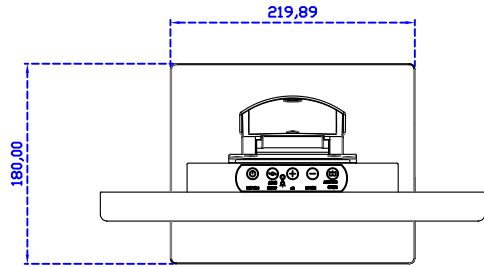

AIM-TMIR150-R01 V

3 Year Warranty
LCD Panel 1 Year

15" Touch Monitor.
(VESA Mount)

AIM-TMIR150-R01

15" Embedded Touch Monitor.
(Open Frame)

AIM-TM0PIR150-R01

15" Desktop Touch Monitor.
(Foldable Stand)

AIM-TMIR150-R01 A

15" Desktop Touch Monitor.
(Photo Stand)

AIM-TMIR150-R01 P

15" Desktop Touch Monitor.
(POS Stand)

AIM-TMIR150-R01 V