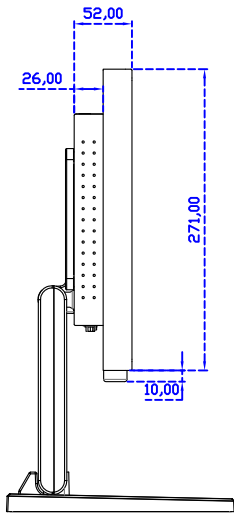

15" Infrared Ray Multi-Touch Monitor

Display Specifications :

Active Area	304 × 228 mm
Pixel Pitch	0.297 × 0.297 mm
Brightness	300 cd/m ²
Contrast Ratio	2000 : 1
Resolution	1024 x 768 (XGA)
Viewing Angle	L/R176° ; U/D176°
Response Time	23ms (Tr + Tf)
Display Colors	16.2M
Display Modes	640×480 ; 800×600 ; 1024×768
Signal input	VGA ; Audio ; DVI
Speaker	1W (8Ω) × 2
OSD Keyboard	⊙Power ⊙Auto adjust ⊕ ⊖ ⊙Menu
Power Source	DC 12V (DC Jack Φ2.1mm)
Power Consumption	≤14w
Storage 、 Operation	-30~70°C ; -20~70°C
VESA	75×75 ; 100×100 mm
Casing Colors	Black (OEM other colors)
Casing Size 、 Weight	346 × 271 × 52 mm ; 3.1 kg (W×H×D) (Without Stand)
Carton 、 gross weight	550 × 400 × 180 mm ; 4.9 kg (W×H×D)
Accessory	VGA cable / Audio cable / AC90~260V Adapter / Power cable / USB cable / Cleaning wipes / Driver Disk ※DVI cable (Optional)

AIM-TMIR150-R01 V

3 Year Warranty
LCD Panel 1 Year

15" Touch Monitor.
(VESA Mount)

AIM-TMIR150-R01

15" Embedded Touch Monitor.
(Open Frame)

AIM-TM0PIR150-R01

15" Desktop Touch Monitor.
(Foldable Stand)

AIM-TMIR150-R01 A

15" Desktop Touch Monitor.
(Photo Stand)

AIM-TMIR150-R01 P

15" Desktop Touch Monitor.
(POS Stand)

AIM-TMIR150-R01 V