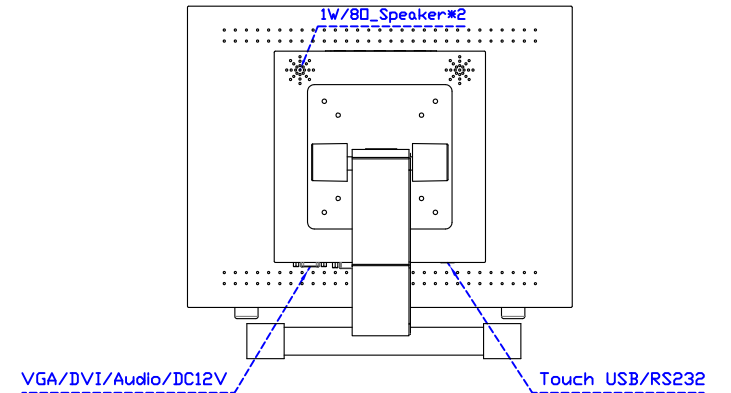

※AiM Touch has the right to update specs without further notice.

AIM-TMIR150-R01 A

AIM-TMIR150-R01 P

15" Infrared Ray Multi-Touch Monitor

Touch Feature :

Input Method	It detects anything that blocks lights
Linearity	≤2.5mm
Surface	≥7H
Life Time	Unlimited
Application	Writing and Signature Capture Capability

Software Feature :

Calibration	4 points or 16 points or 25 points
Draw Test	Position and linearity verification
Controller	Support multiple controllers
Languages	English · Simple Chinese · Traditional Chinese · Japanese · German
Mouse Emulator	Right / left button emulation. Auto Right / left Click (PDA function)
Touch Style	Drawing a Mode · button a Mode · Touch Off/ on Switch
Double Click	Configurable double click speed · Configurable double click area
Sound Modes	No sound · Touch down · Touch up
Display Support	display rotation · Support multiple monitors
Division Pattern	Support two halves and four parts with touch function, you can also create your own division patterns.
Settings:	
Edge compensation	Support edge compensation and you can also add your own numbers for it.
Support O.S	All Windows-32/64bit O.S Android ; Linux ; MAC

AIM-TMIR150-R01 V

3 Year Warranty
LCD Panel 1 Year

15" Touch Monitor.
(VESA Mount)

AIM-TMIR150-R01

15" Embedded Touch Monitor.
(Open Frame)

AIM-TM0PIR150-R01

15" Desktop Touch Monitor.
(Foldable Stand)

AIM-TMIR150-R01 A

15" Desktop Touch Monitor.
(Photo Stand)

AIM-TMIR150-R01 P

15" Desktop Touch Monitor.
(POS Stand)

AIM-TMIR150-R01 V