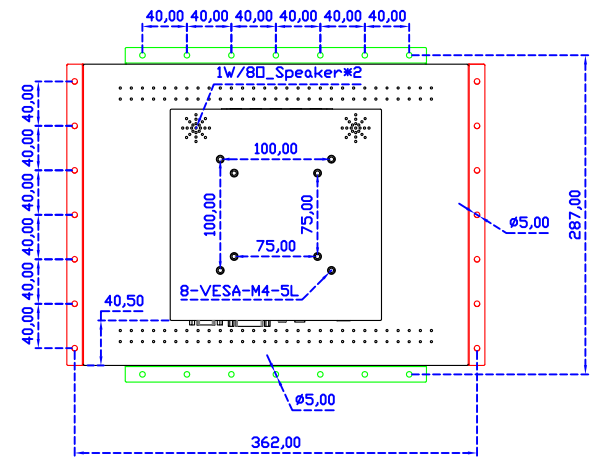

15" Infrared Ray Multi-Touch Monitor

Display Specifications :

Active Area	304 × 228 mm
Pixel Pitch	0.297 × 0.297 mm
Brightness	300 cd/m ²
Contrast Ratio	2000 : 1
Resolution	1024 x 768 (XGA)
Viewing Angle	L/R176° ; U/D176°
Response Time	23ms (Tr + Tf)
Display Colors	16.2M
Display Modes	640×480 ; 800×600 ; 1024×768
Signal input	VGA ; Audio ; DVI
Speaker	1W (8Ω) × 2
OSD Keyboard	⊙Power ⊙Auto adjust ⊕ ⊖ ⊙Menu
Power Source	DC 12V (DC Jack Φ2.1mm)
Power Consumption	≤14w
Storage 、 Operation	-30~70°C ; -20~70°C
VESA	75×75 ; 100×100 mm
Casing Colors	Black (OEM other colors)
Casing Size 、 Weight	346 × 271 × 52 mm ; 3.1 kg (W×H×D) (Without Stand)
Carton 、 gross weight	550 × 400 × 180 mm ; 4.9 kg (W×H×D)
Accessory	VGA cable / Audio cable / AC90~260V Adapter / Power cable / USB cable / Cleaning wipes / Driver Disk ※DVI cable (Optional)

AIM-TMIR150-R01 V

3 Year Warranty
LCD Panel 1 Year

15" Touch Monitor.
(VESA Mount)

AIM-TMIR150-R01

15" Embedded Touch Monitor.
(Open Frame)

AIM-TM0PIR150-R01

15" Desktop Touch Monitor.
(Foldable Stand)

AIM-TMIR150-R01 A

15" Desktop Touch Monitor.
(Photo Stand)

AIM-TMIR150-R01 P

15" Desktop Touch Monitor.
(POS Stand)

AIM-TMIR150-R01 V