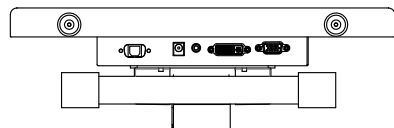

Software Feature :

Calibration	4 points or 16 points or 25 points
Draw Test	Position and linearity verification
Controller	Support multiple controllers
Languages	English · Simple Chinese · Traditional Chinese · Japanese · German
Mouse Emulator	Right / left button emulation. Auto Right / left Click (PDA function)
Touch Style	Drawing a Mode · button a Mode · Touch Off/ on Switch
Double Click	Configurable double click speed · Configurable double click area
Sound Modes	No sound · Touch down · Touch up
Display Support	display rotation · Support multiple monitors
Division Pattern	Support two halves and four parts with touch function, you can also create your own division patterns.
Settings:	
Edge compensation	Support edge compensation and you can also add your own numbers for it.
Support O.S	All Windows-32/64bit O.S Android ; Linux ; MAC

AIM-TMIR150-R01 V

3 Year Warranty
LCD Panel 1 Year

15" Touch Monitor.
(VESA Mount)

AIM-TMIR150-R01

15" Embedded Touch Monitor.
(Open Frame)

AIM-TM0PIR150-R01

15" Desktop Touch Monitor.
(Foldable Stand)

AIM-TMIR150-R01 A