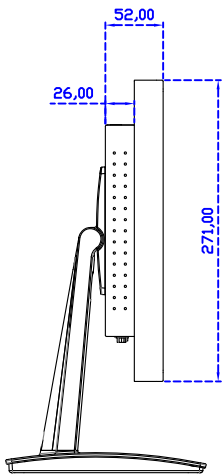

15" Infrared Ray Multi-Touch Monitor

Display Specifications :

Active Area	304 × 228 mm
Pixel Pitch	0.297 × 0.297 mm
Brightness	300 cd/m ²
Contrast Ratio	2000 : 1
Resolution	1024 x 768 (XGA)
Viewing Angle	L/R176° ; U/D176°
Response Time	23ms (Tr + Tf)
Display Colors	16.2M
Display Modes	640×480 ; 800×600 ; 1024×768
Signal input	VGA ; Audio ; DVI
Speaker	1W (8Ω) × 2
OSD Keyboard	⊙Power ⊙Auto adjust ⊕ ⊖ ⊙Menu
Power Source	DC 12V (DC Jack Φ2.1mm)
Power Consumption	≤14w
Storage 、 Operation	-30~70°C ; -20~70°C
VESA	75×75 ; 100×100 mm
Casing Colors	Black (OEM other colors)
Casing Size 、 Weight	346 × 271 × 52 mm ; 3.1 kg (W×H×D) (Without Stand)
Carton 、 gross weight	550 × 400 × 180 mm ; 4.9 kg (W×H×D)
Accessory	VGA cable / Audio cable / AC90~260V Adapter / Power cable / USB cable / Cleaning wipes / Driver Disk ※DVI cable (Optional)

AIM-TMIR150-R01 V

3 Year Warranty
LCD Panel 1 Year

15" Touch Monitor.
(VESA Mount)

AIM-TMIR150-R01

15" Embedded Touch Monitor.
(Open Frame)

AIM-TM0PIR150-R01

15" Desktop Touch Monitor.
(Foldable Stand)

AIM-TMIR150-R01 A

15" Desktop Touch Monitor.
(Photo Stand)

AIM-TMIR150-R01 P

15" Desktop Touch Monitor.
(POS Stand)

AIM-TMIR150-R01 V