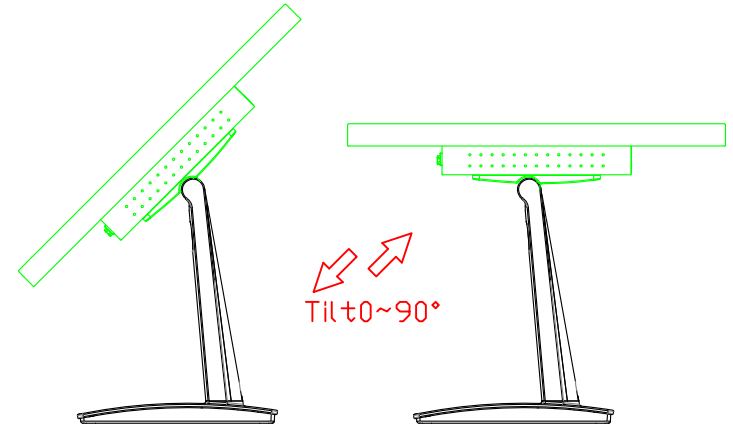

AIM-TMIR150-R01 V

3 Year Warranty
LCD Panel 1 Year

15" Touch Monitor.
(VESA Mount)

AIM-TMIR150-R01

15" Embedded Touch Monitor.
(Open Frame)

AIM-TM0PIR150-R01

15" Desktop Touch Monitor.
(Foldable Stand)

AIM-TMIR150-R01 A

15" Desktop Touch Monitor.
(Photo Stand)

AIM-TMIR150-R01 P

15" Desktop Touch Monitor.
(POS Stand)

AIM-TMIR150-R01 V