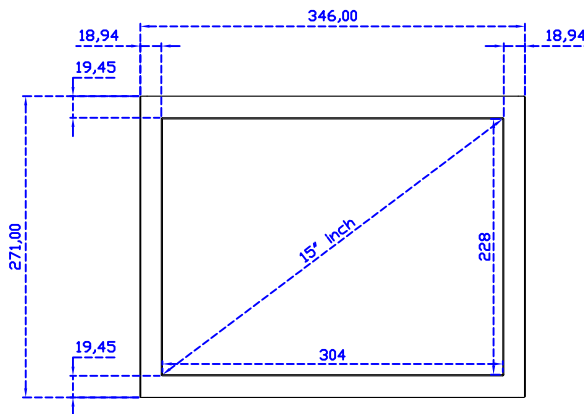

15" Touch Monitor.
(VESA Mount)

AIM-TMIR150-R01