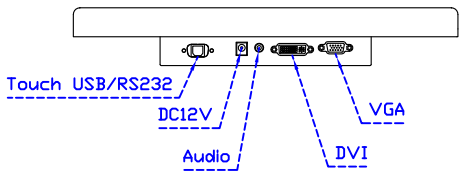

※AiM Touch has the right to update specs without further notice.

AIM-TMIR150-R01 A

AIM-TMIR150-R01 P

15" Infrared Ray Multi-Touch Monitor

Touch Feature :

Input Method	It detects anything that blocks lights
Linearity	≤2.5mm
Surface	≥7H
Life Time	Unlimited
Application	Writing and Signature Capture Capability

Software Feature :

Calibration	4 points or 16 points or 25 points
Draw Test	Position and linearity verification
Controller	Support multiple controllers
Languages	English · Simple Chinese · Traditional Chinese · Japanese · German
Mouse Emulator	Right / left button emulation. Auto Right / left Click (PDA function)
Touch Style	Drawing a Mode · button a Mode · Touch Off/ on Switch
Double Click	Configurable double click speed · Configurable double click area
Sound Modes	No sound · Touch down · Touch up
Display Support	display rotation · Support multiple monitors
Division Pattern	Support two halves and four parts with touch function, you can also create your own division patterns.
Settings:	
Edge compensation	Support edge compensation and you can also add your own numbers for it.
Support O.S	All Windows-32/64bit O.S Android ; Linux ; MAC

AIM-TMIR150-R01 V

3 Year Warranty
LCD Panel 1 Year

15" Touch Monitor.
(VESA Mount)

AIM-TMIR150-R01

15" Embedded Touch Monitor.
(Open Frame)

AIM-TM0PIR150-R01

15" Desktop Touch Monitor.
(Foldable Stand)

AIM-TMIR150-R01 A