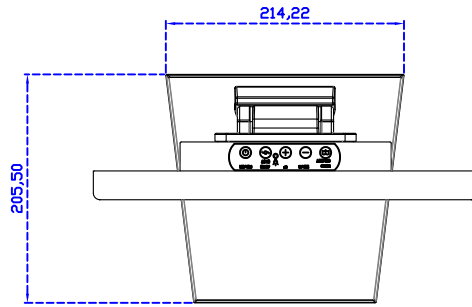

AIM-TMIR150-R01 V

3 Year Warranty
LCD Panel 1 Year

15" Touch Monitor.
(VESA Mount)

AIM-TMIR150-R01

15" Embedded Touch Monitor.
(Open Frame)

AIM-TM0PIR150-R01

15" Desktop Touch Monitor.
(Foldable Stand)

AIM-TMIR150-R01 A

15" Desktop Touch Monitor.
(Photo Stand)

AIM-TMIR150-R01 P

15" Desktop Touch Monitor.
(POS Stand)

AIM-TMIR150-R01 V