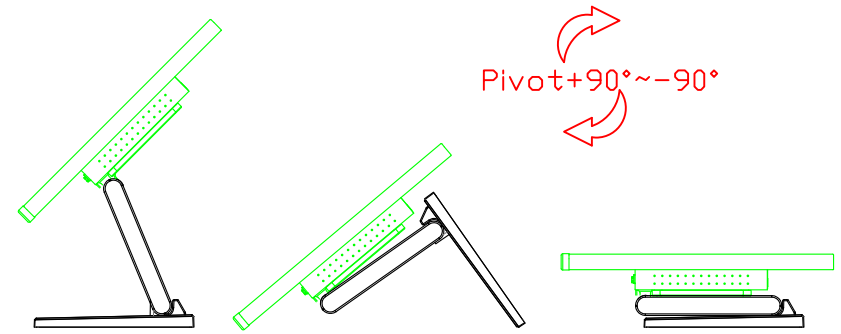

Software Feature :

Calibration	4 points or 16 points or 25 points
Draw Test	Position and linearity verification
Controller	Support multiple controllers
Languages	English · Simple Chinese · Traditional Chinese · Japanese · German
Mouse Emulator	Right / left button emulation. Auto Right / left Click (PDA function)
Touch Style	Drawing a Mode · button a Mode · Touch Off/ on Switch
Double Click	Configurable double click speed · Configurable double click area
Sound Modes	No sound · Touch down · Touch up
Display Support	display rotation · Support multiple monitors
Division Pattern	Support two halves and four parts with touch function, you can also create your own division patterns.
Settings:	
Edge compensation	Support edge compensation and you can also add your own numbers for it.
Support O.S	All Windows-32/64bit O.S Android ; Linux ; MAC

AIM-TMIR150-R01 V

3 Year Warranty
LCD Panel 1 Year

15" Touch Monitor.
(VESA Mount)

AIM-TMIR150-R01

15" Embedded Touch Monitor.
(Open Frame)

AIM-TM0PIR150-R01

15" Desktop Touch Monitor.
(Foldable Stand)

AIM-TMIR150-R01 A

15" Desktop Touch Monitor.
(Photo Stand)

AIM-TMIR150-R01 P

15" Desktop Touch Monitor.
(POS Stand)

AIM-TMIR150-R01 V