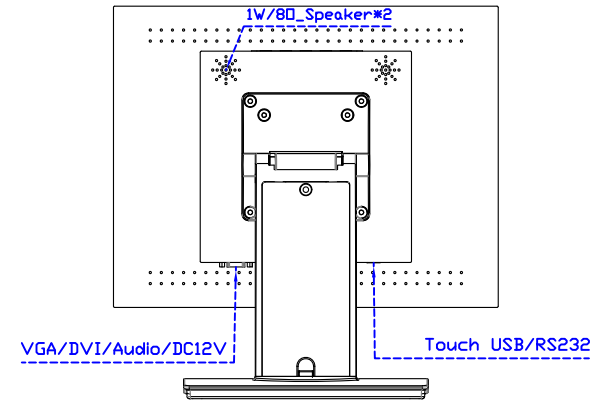

AIM-TMIR150-R01 V

3 Year Warranty
LCD Panel 1 Year

15" Touch Monitor.
(VESA Mount)

AIM-TMIR150-R01

15" Embedded Touch Monitor.
(Open Frame)

AIM-TM0PIR150-R01

15" Desktop Touch Monitor.
(Foldable Stand)

AIM-TMIR150-R01 A

15" Desktop Touch Monitor.
(Photo Stand)

AIM-TMIR150-R01 P

15" Desktop Touch Monitor.
(POS Stand)

AIM-TMIR150-R01 V