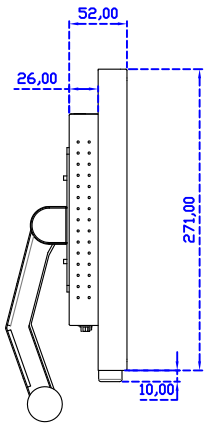

15" Infrared Ray Multi-Touch Monitor

Display Specifications :

Active Area	304 × 228 mm
Pixel Pitch	0.297 × 0.297 mm
Brightness	300 cd/m ²
Contrast Ratio	2000 : 1
Resolution	1024 x 768 (XGA)
Viewing Angle	L/R176° ; U/D176°
Response Time	23ms (Tr + Tf)
Display Colors	16.2M
Display Modes	640×480 ; 800×600 ; 1024×768
Signal input	VGA ; Audio ; DVI
Speaker	1W (8Ω) × 2
OSD Keyboard	⊙Power ⊙Auto adjust ⊕ ⊖ ⊙Menu
Power Source	DC 12V (DC Jack Φ2.1mm)
Power Consumption	≤14w
Storage 、 Operation	-30~70°C ; -20~70°C
VESA	75×75 ; 100×100 mm
Casing Colors	Black (OEM other colors)
Casing Size 、 Weight	346 × 271 × 52 mm ; 3.1 kg (W×H×D) (Without Stand)
Carton 、 gross weight	550 × 400 × 180 mm ; 4.9 kg (W×H×D)
Accessory	VGA cable / Audio cable / AC90~260V Adapter / Power cable / USB cable / Cleaning wipes / Driver Disk ※DVI cable (Optional)

AIM-TMIR150-R01 V

3 Year Warranty
LCD Panel 1 Year

15" Touch Monitor.
(VESA Mount)

AIM-TMIR150-R01

15" Embedded Touch Monitor.
(Open Frame)

AIM-TM0PIR150-R01

15" Desktop Touch Monitor.
(Foldable Stand)

AIM-TMIR150-R01 A

15" Desktop Touch Monitor.
(Photo Stand)

AIM-TMIR150-R01 P

15" Desktop Touch Monitor.
(POS Stand)

AIM-TMIR150-R01 V