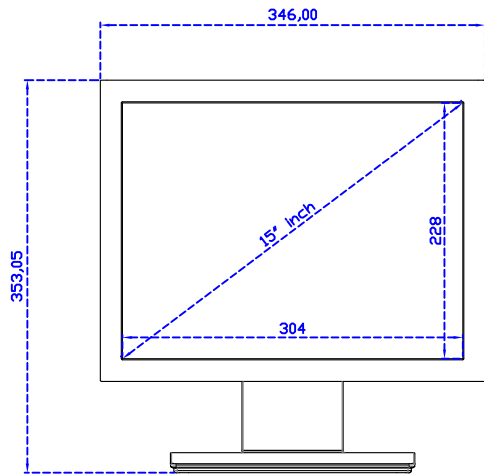

15" Infrared Ray Multi-Touch Monitor

Display Specifications :

Active Area	304 × 228 mm
Pixel Pitch	0.297 × 0.297 mm
Brightness	300 cd/m ²
Contrast Ratio	2000 : 1
Resolution	1024 x 768 (XGA)
Viewing Angle	L/R176° ; U/D176°
Response Time	23ms (Tr + Tf)
Display Colors	16.2M
Display Modes	640×480 ; 800×600 ; 1024×768
Signal input	VGA ; Audio ; DVI
Speaker	1W (8Ω) × 2
OSD Keyboard	⊙Power ⊙Auto adjust ⊕ ⊖ ⊙Menu
Power Source	DC 12V (DC Jack Φ2.1mm)
Power Consumption	≤14w
Storage 、 Operation	-30~70°C ; -20~70°C
VESA	75×75 ; 100×100 mm
Casing Colors	Black (OEM other colors)
Casing Size 、 Weight	346 × 271 × 52 mm ; 3.1 kg (W×H×D) (Without Stand)
Carton 、 gross weight	550 × 400 × 180 mm ; 4.9 kg (W×H×D)
Accessory	VGA cable / Audio cable / AC90~260V Adapter / Power cable / USB cable / Cleaning wipes / Driver Disk ※DVI cable (Optional)

AIM-TMIR150-R01 V

3 Year Warranty
LCD Panel 1 Year

15" Touch Monitor.
(VESA Mount)

AIM-TMIR150-R01

15" Embedded Touch Monitor.
(Open Frame)

AIM-TM0PIR150-R01

15" Desktop Touch Monitor.
(Foldable Stand)

AIM-TMIR150-R01 A

15" Desktop Touch Monitor.
(Photo Stand)

AIM-TMIR150-R01 P

15" Desktop Touch Monitor.
(POS Stand)

AIM-TMIR150-R01 V