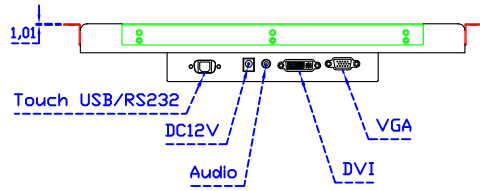

Software Feature :

Calibration	4 points or 16 points or 25 points
Draw Test	Position and linearity verification
Controller	Support multiple controllers
Languages	English · Simple Chinese · Traditional Chinese · Japanese · German
Mouse Emulator	Right / left button emulation. Auto Right / left Click (PDA function)
Touch Style	Drawing a Mode · button a Mode · Touch Off/ on Switch
Double Click	Configurable double click speed · Configurable double click area
Sound Modes	No sound · Touch down · Touch up
Display Support	display rotation · Support multiple monitors
Division Pattern	Support two halves and four parts with touch function, you can also create your own division patterns.
Settings:	
Edge compensation	Support edge compensation and you can also add your own numbers for it.
Support O.S	All Windows-32/64bit O.S Android ; Linux ; MAC

AIM-TMIR150-R01 V

3 Year Warranty
LCD Panel 1 Year

15" Touch Monitor.
(VESA Mount)

AIM-TMIR150-R01

15" Embedded Touch Monitor.
(Open Frame)

AIM-TM0PIR150-R01

15" Desktop Touch Monitor.
(Foldable Stand)

AIM-TMIR150-R01 A

15" Desktop Touch Monitor.
(Photo Stand)

AIM-TMIR150-R01 P

15" Desktop Touch Monitor.
(POS Stand)

AIM-TMIR150-R01 V