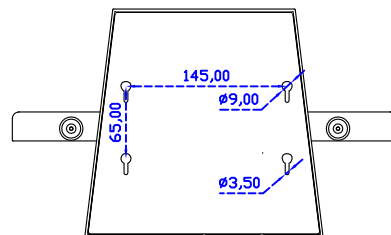

AIM-TMIR150-R01 V

3 Year Warranty
LCD Panel 1 Year

15" Touch Monitor.
(VESA Mount)

AIM-TMIR150-R01

15" Embedded Touch Monitor.
(Open Frame)

AIM-TM0PIR150-R01

15" Desktop Touch Monitor.
(Foldable Stand)

AIM-TMIR150-R01 A

15" Desktop Touch Monitor.
(Photo Stand)

AIM-TMIR150-R01 P

15" Desktop Touch Monitor.
(POS Stand)

AIM-TMIR150-R01 V