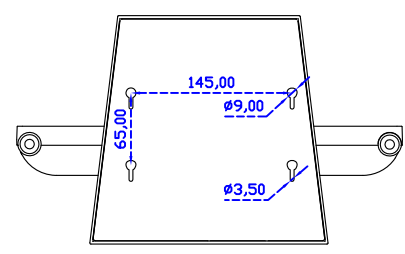

AIM-TM5R150-V07

3 Year Warranty
LCD Panel 1 Year

15" Touch Monitor.
(VESA Mount)

AIM-TMxxxx150-G07 N

15" Desktop Touch Monitor.
(Folding Stand)

AIM-TMxxx150-G07

15" Desktop Touch Monitor.
(Photo Stand)

AIM-TMxxx150-P07

15" Desktop Touch Monitor.
(POS Stand)

AIM-TMxxxx150-V07