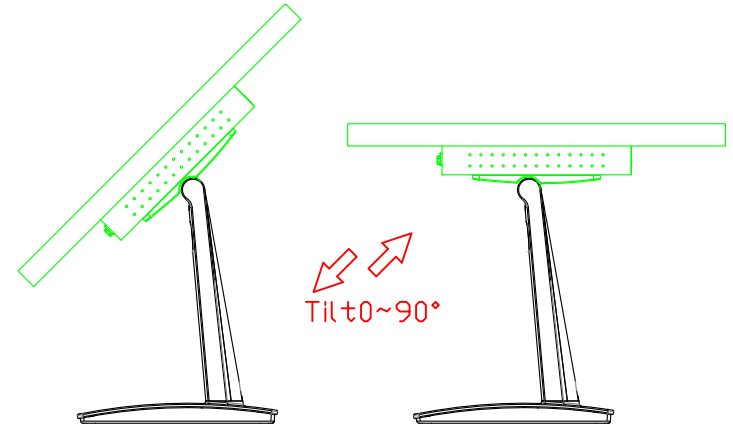

AIM-TM5R150-V07

3 Year Warranty
LCD Panel 1 Year

15" Touch Monitor.
(VESA Mount)

AIM-TMxxxx150-G07 N

15" Desktop Touch Monitor.
(Folding Stand)

AIM-TMxxx150-G07

15" Desktop Touch Monitor.
(Photo Stand)

AIM-TMxxx150-P07