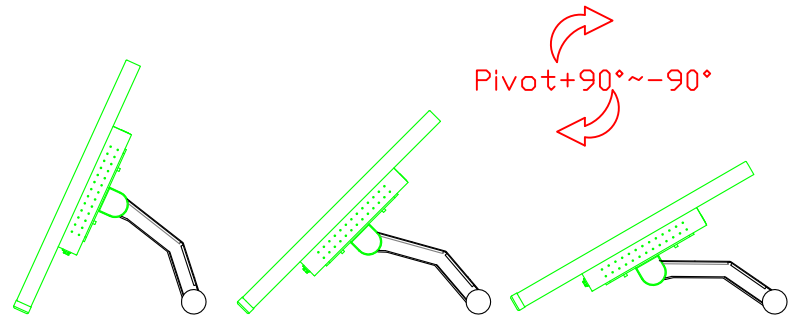

AIM-TM5R150-V07

3 Year Warranty
LCD Panel 1 Year

15" Touch Monitor.
(VESA Mount)

AIM-TMxxxx150-G07 N

15" Desktop Touch Monitor.
(Folding Stand)

AIM-TMxxx150-G07

15" Desktop Touch Monitor.
(Photo Stand)

AIM-TMxxx150-P07