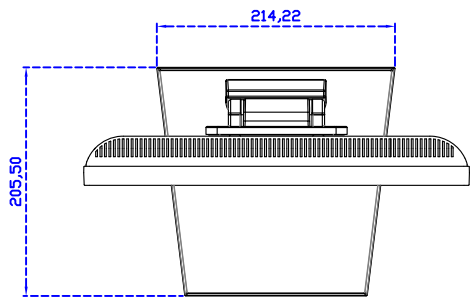

AIM-TM5R150-V07

3 Year Warranty
LCD Panel 1 Year

15" Touch Monitor.
(VESA Mount)

AIM-TMxxxx150-G07 N

15" Desktop Touch Monitor.
(Folding Stand)

AIM-TMxxx150-G07

15" Desktop Touch Monitor.
(Photo Stand)

AIM-TMxxx150-P07

15" Desktop Touch Monitor.
(POS Stand)

AIM-TMxxxx150-V07