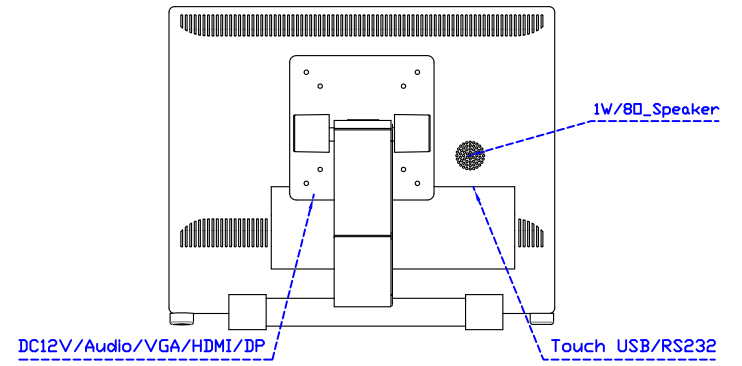

AIM-TM5R150-V07

3 Year Warranty
LCD Panel 1 Year

15" Touch Monitor.
(VESA Mount)

AIM-TMxxxx150-G07 N

15" Desktop Touch Monitor.
(Folding Stand)

AIM-TMxxx150-G07

15" Desktop Touch Monitor.
(Photo Stand)

AIM-TMxxx150-P07

15" Desktop Touch Monitor.
(POS Stand)

AIM-TMxxxx150-V07