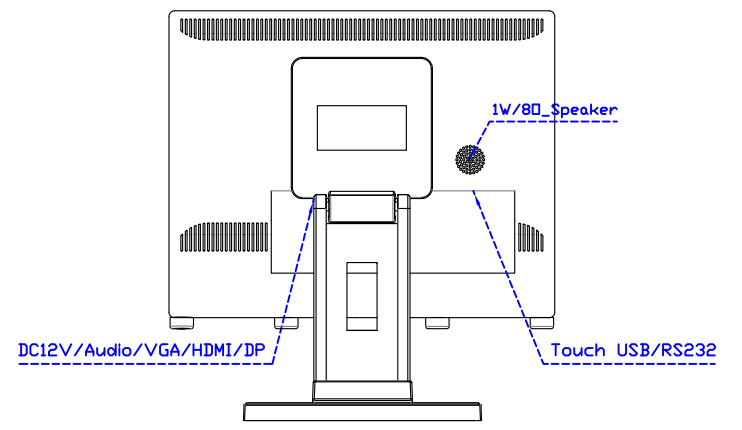

AIM-TM5R150-V07

3 Year Warranty
LCD Panel 1 Year

15" Touch Monitor.
(VESA Mount)

AIM-TMxxxx150-G07 N

15" Desktop Touch Monitor.
(Folding Stand)

AIM-TMxxx150-G07

15" Desktop Touch Monitor.
(Photo Stand)

AIM-TMxxx150-P07

15" Desktop Touch Monitor.
(POS Stand)

AIM-TMxxxx150-V07