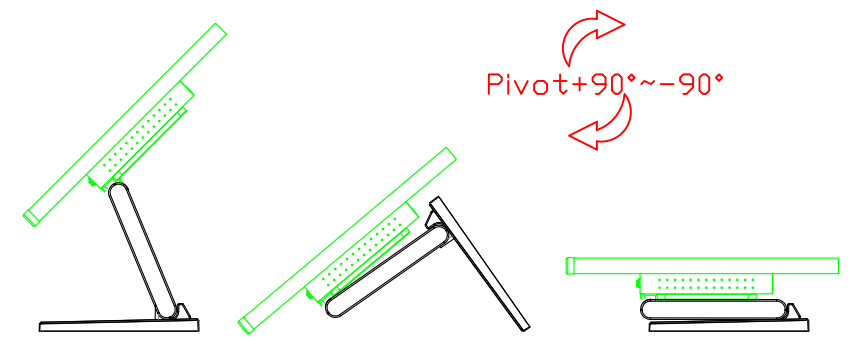

AIM-TM5R150-V07

3 Year Warranty
LCD Panel 1 Year

15" Touch Monitor.
(VESA Mount)

AIM-TMxxxx150-G07 N

15" Desktop Touch Monitor.
(Folding Stand)

AIM-TMxxx150-G07

15" Desktop Touch Monitor.
(Photo Stand)

AIM-TMxxx150-P07