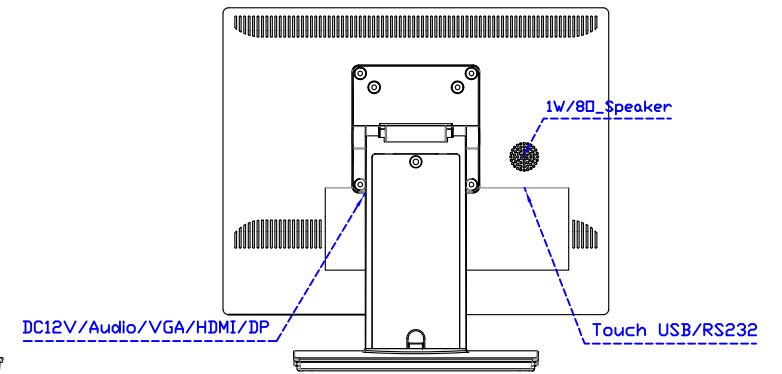

AIM-TM5R150-V07

3 Year Warranty
LCD Panel 1 Year

15" Touch Monitor.
(VESA Mount)

AIM-TMxxxx150-G07 N

15" Desktop Touch Monitor.
(Folding Stand)

AIM-TMxxx150-G07

15" Desktop Touch Monitor.
(Photo Stand)

AIM-TMxxx150-P07

15" Desktop Touch Monitor.
(POS Stand)

AIM-TMxxxx150-V07