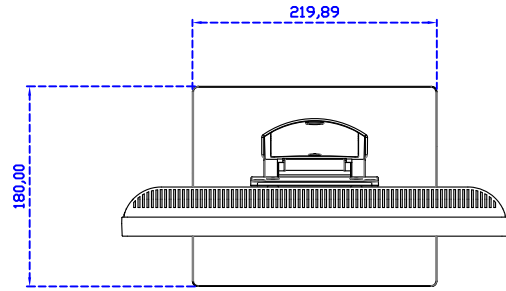

AIM-TM5R150-V07

3 Year Warranty
LCD Panel 1 Year

15" Touch Monitor.
(VESA Mount)

AIM-TMxxxx150-G07 N

15" Desktop Touch Monitor.
(Folding Stand)

AIM-TMxxx150-G07

15" Desktop Touch Monitor.
(Photo Stand)

AIM-TMxxx150-P07

15" Desktop Touch Monitor.
(POS Stand)

AIM-TMxxxx150-V07