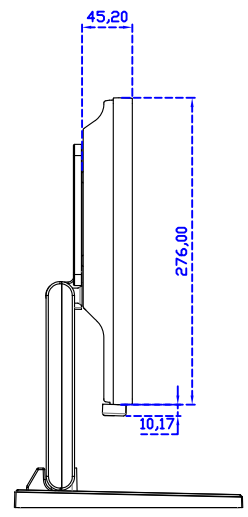

AIM-TM5R150-V07

3 Year Warranty
LCD Panel 1 Year

15" Touch Monitor.
(VESA Mount)

AIM-TMxxxx150-G07 N

15" Desktop Touch Monitor.
(Folding Stand)

AIM-TMxxx150-G07

15" Desktop Touch Monitor.
(Photo Stand)

AIM-TMxxx150-P07

15" Desktop Touch Monitor.
(POS Stand)

AIM-TMxxxx150-V07