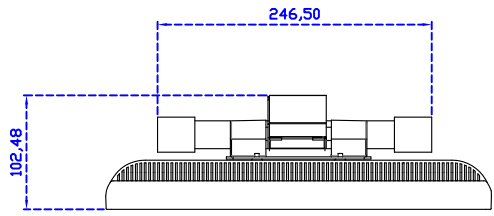

AIM-TM5R150-V07

3 Year Warranty
LCD Panel 1 Year

15" Touch Monitor.
(VESA Mount)

AIM-TMxxxx150-G07 N

15" Desktop Touch Monitor.
(Folding Stand)

AIM-TMxxx150-G07

15" Desktop Touch Monitor.
(Photo Stand)

AIM-TMxxx150-P07

15" Desktop Touch Monitor.
(POS Stand)

AIM-TMxxxx150-V07