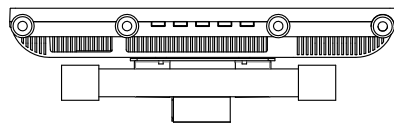

AIM-TM5R150-V07

3 Year Warranty
LCD Panel 1 Year

15" Touch Monitor.
(VESA Mount)

AIM-TMxxxx150-G07 N

15" Desktop Touch Monitor.
(Folding Stand)

AIM-TMxxx150-G07

15" Desktop Touch Monitor.
(Photo Stand)

AIM-TMxxx150-P07