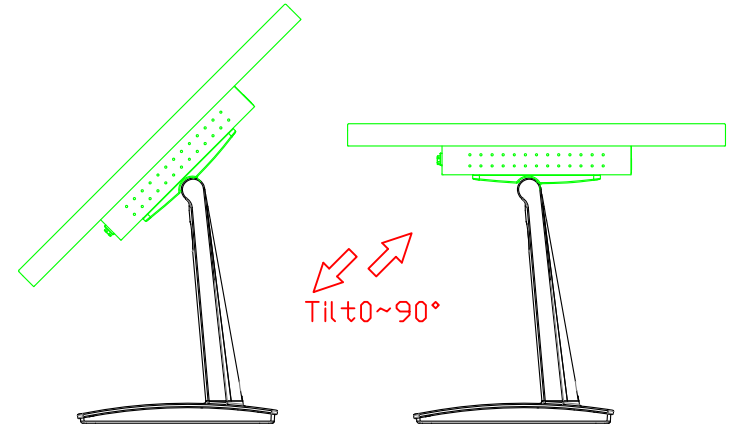

AIM-TM5R150-V05

3 Year Warranty
LCD Panel 1 Year

15" Touch Monitor.
(VESA Mount)

AIM-TMxxxx150-G05 N

15" Desktop Touch Monitor.
(Folding Stand)

AIM-TMxxx150-G05

15" Desktop Touch Monitor.
(Photo Stand)

AIM-TMxxx150-P05