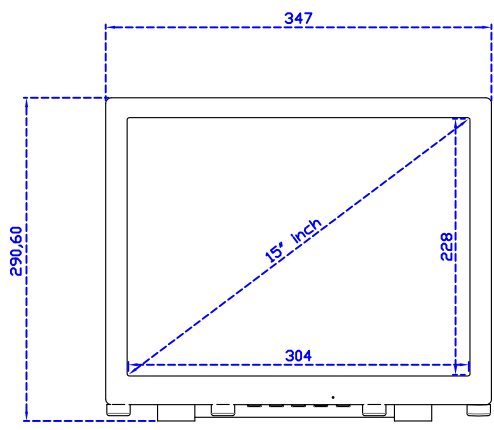

AIM-TM5R150-V05

3 Year Warranty
LCD Panel 1 Year

15" Touch Monitor.
(VESA Mount)

AIM-TMxxxx150-G05 N

15" Desktop Touch Monitor.
(Folding Stand)

AIM-TMxxx150-G05

15" Desktop Touch Monitor.
(Photo Stand)

AIM-TMxxx150-P05

15" Desktop Touch Monitor.
(POS Stand)

AIM-TMxxxx150-V05