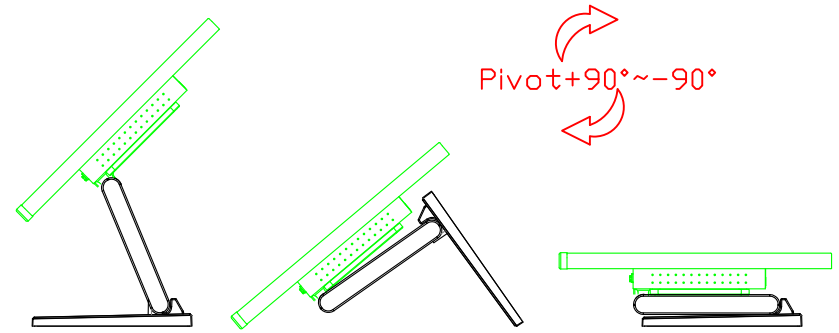

AIM-TM5R150-V05

3 Year Warranty
LCD Panel 1 Year

15" Touch Monitor.
(VESA Mount)

AIM-TMxxxx150-G05 N

15" Desktop Touch Monitor.
(Folding Stand)

AIM-TMxxx150-G05

15" Desktop Touch Monitor.
(Photo Stand)

AIM-TMxxx150-P05

15" Desktop Touch Monitor.
(POS Stand)

AIM-TMxxxx150-V05