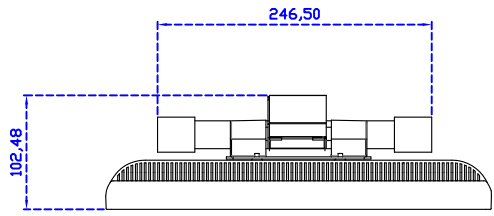

AIM-TM5R150-V05

3 Year Warranty
LCD Panel 1 Year

15" Touch Monitor.
(VESA Mount)

AIM-TMxxxx150-G05 N

15" Desktop Touch Monitor.
(Folding Stand)

AIM-TMxxx150-G05

15" Desktop Touch Monitor.
(Photo Stand)

AIM-TMxxx150-P05

15" Desktop Touch Monitor.
(POS Stand)

AIM-TMxxxx150-V05