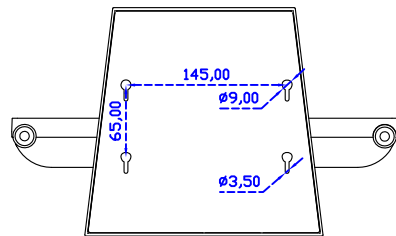

AIM-TM5R150-V05

3 Year Warranty
LCD Panel 1 Year

15" Touch Monitor.
(VESA Mount)

AIM-TMxxxx150-G05 N

15" Desktop Touch Monitor.
(Folding Stand)

AIM-TMxxx150-G05

15" Desktop Touch Monitor.
(Photo Stand)

AIM-TMxxx150-P05

15" Desktop Touch Monitor.
(POS Stand)

AIM-TMxxxx150-V05