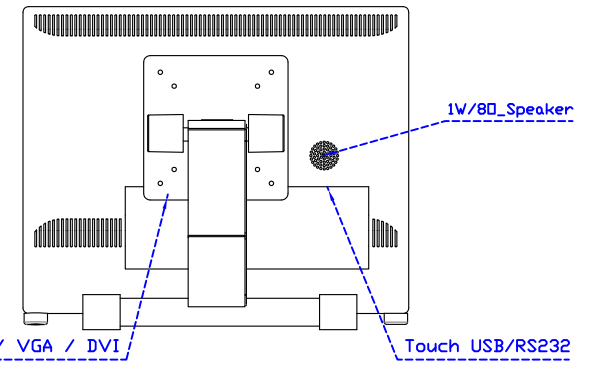

AIM-TM5R150-V05

3 Year Warranty
LCD Panel 1 Year

15" Touch Monitor.
(VESA Mount)

AIM-TMxxxx150-G05 N

15" Desktop Touch Monitor.
(Folding Stand)

AIM-TMxxx150-G05

15" Desktop Touch Monitor.
(Photo Stand)

AIM-TMxxx150-P05

15" Desktop Touch Monitor.
(POS Stand)

AIM-TMxxxx150-V05