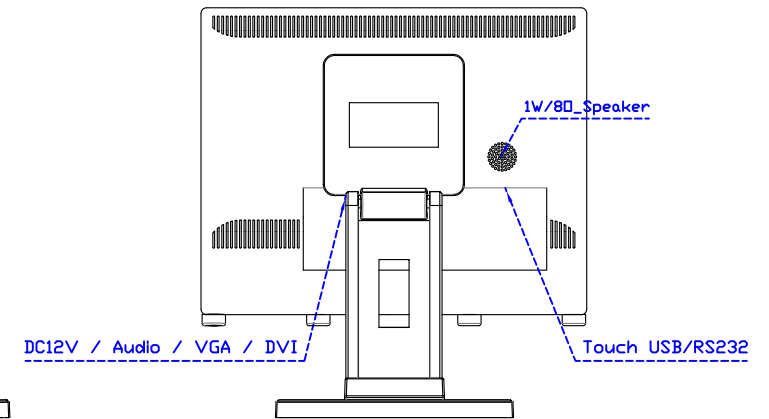

AIM-TM5R150-V05

3 Year Warranty
LCD Panel 1 Year

15" Touch Monitor.
(VESA Mount)

AIM-TMxxxx150-G05 N

15" Desktop Touch Monitor.
(Folding Stand)

AIM-TMxxx150-G05

15" Desktop Touch Monitor.
(Photo Stand)

AIM-TMxxx150-P05

15" Desktop Touch Monitor.
(POS Stand)

AIM-TMxxxx150-V05