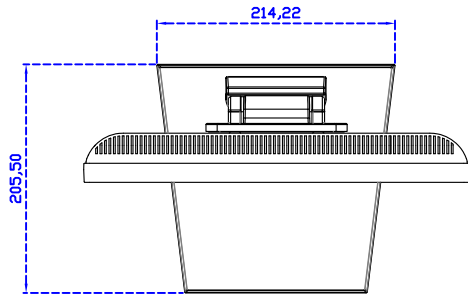

AIM-TM5R150-V05

3 Year Warranty
LCD Panel 1 Year

15" Touch Monitor.
(VESA Mount)

AIM-TMxxxx150-G05 N

15" Desktop Touch Monitor.
(Folding Stand)

AIM-TMxxx150-G05

15" Desktop Touch Monitor.
(Photo Stand)

AIM-TMxxx150-P05

15" Desktop Touch Monitor.
(POS Stand)

AIM-TMxxxx150-V05