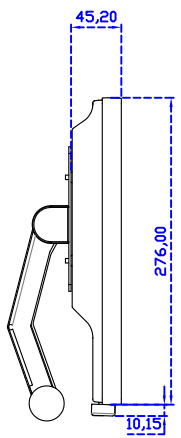

AIM-TM5R150-V05

3 Year Warranty
LCD Panel 1 Year

15" Touch Monitor.
(VESA Mount)

AIM-TMxxxx150-G05 N

15" Desktop Touch Monitor.
(Folding Stand)

AIM-TMxxx150-G05

15" Desktop Touch Monitor.
(Photo Stand)

AIM-TMxxx150-P05

15" Desktop Touch Monitor.
(POS Stand)

AIM-TMxxxx150-V05