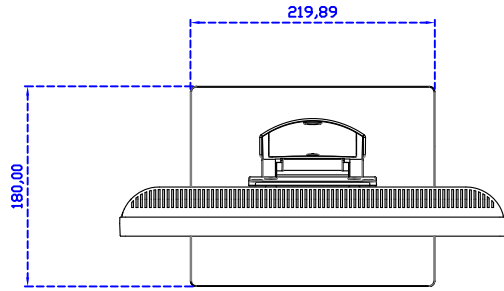

AIM-TM5R150-V05

3 Year Warranty
LCD Panel 1 Year

15" Touch Monitor.
(VESA Mount)

AIM-TMxxxx150-G05 N

15" Desktop Touch Monitor.
(Folding Stand)

AIM-TMxxx150-G05

15" Desktop Touch Monitor.
(Photo Stand)

AIM-TMxxx150-P05

15" Desktop Touch Monitor.
(POS Stand)

AIM-TMxxxx150-V05