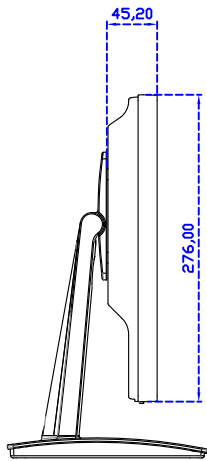

AIM-TM5R150-V05

3 Year Warranty
LCD Panel 1 Year

15" Touch Monitor.
(VESA Mount)

AIM-TMxxxx150-G05 N

15" Desktop Touch Monitor.
(Folding Stand)

AIM-TMxxx150-G05

15" Desktop Touch Monitor.
(Photo Stand)

AIM-TMxxx150-P05

15" Desktop Touch Monitor.
(POS Stand)

AIM-TMxxxx150-V05