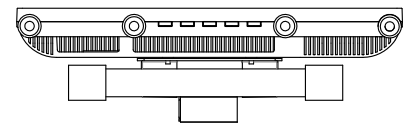

AIM-TM5R150-V05

3 Year Warranty
LCD Panel 1 Year

15" Touch Monitor.
(VESA Mount)

AIM-TMxxxx150-G05 N

15" Desktop Touch Monitor.
(Folding Stand)

AIM-TMxxx150-G05

15" Desktop Touch Monitor.
(Photo Stand)

AIM-TMxxx150-P05