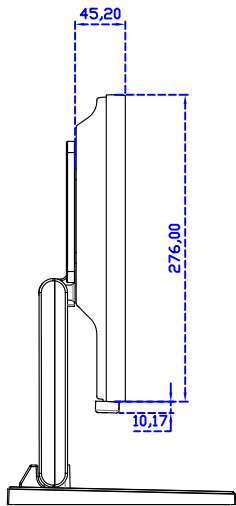

AIM-TM5R150-V05

3 Year Warranty
LCD Panel 1 Year

15" Touch Monitor.
(VESA Mount)

AIM-TMxxxx150-G05 N

15" Desktop Touch Monitor.
(Folding Stand)

AIM-TMxxx150-G05

15" Desktop Touch Monitor.
(Photo Stand)

AIM-TMxxx150-P05

15" Desktop Touch Monitor.
(POS Stand)

AIM-TMxxxx150-V05