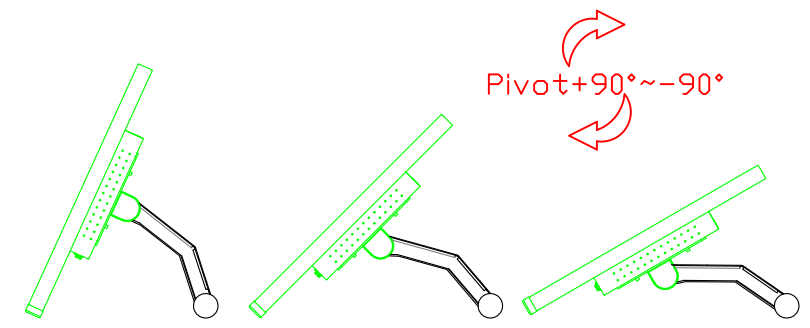

AIM-TM5R150-V05

3 Year Warranty
LCD Panel 1 Year

15" Touch Monitor.
(VESA Mount)

AIM-TMxxxx150-G05 N

15" Desktop Touch Monitor.
(Folding Stand)

AIM-TMxxx150-G05

15" Desktop Touch Monitor.
(Photo Stand)

AIM-TMxxx150-P05