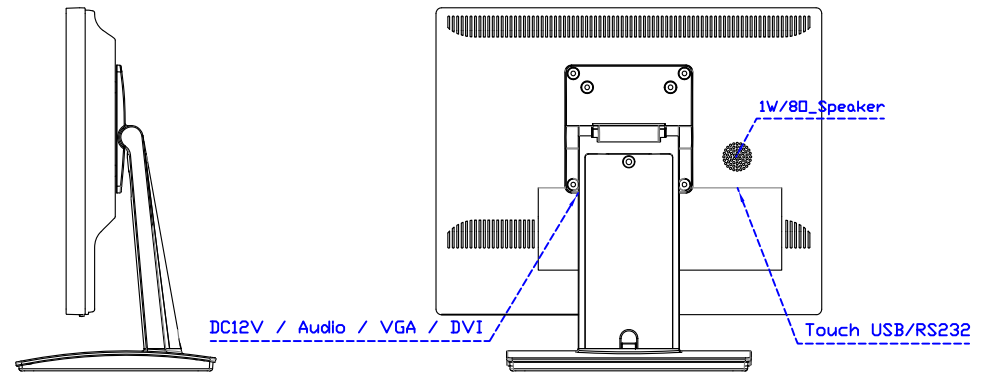

AIM-TM5R150-V05

3 Year Warranty
LCD Panel 1 Year

15" Touch Monitor.
(VESA Mount)

AIM-TMxxxx150-G05 N

15" Desktop Touch Monitor.
(Folding Stand)

AIM-TMxxx150-G05

15" Desktop Touch Monitor.
(Photo Stand)

AIM-TMxxx150-P05

15" Desktop Touch Monitor.
(POS Stand)

AIM-TMxxxx150-V05