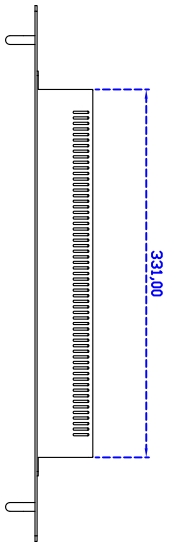

### Display Specifications :

Active Area	304 × 228 mm
Pixel Pitch	0.297 × 0.297 mm
Brightness	300 cd/m <sup>2</sup>
Contrast Ratio	800 : 1
Resolution	1024 × 768 ( XGA )
Viewing Angle	L/R 160° ; U/D 160°
Response Time	8 ms ( Tr + Tf )
Display Colors	16.2M
Display Modes	640×480 ; 800×600 ; 1024×768
Signal input	VGA ; Audio ; DVI
Mini-Audio out	1W ( 8Ω ) × 2
OSD Keyboard	⊙ Menu/Select ⊙ - ⊙ + ⊙ Auto/Exit ⊙ Power
Power Source	DC 12V ; ≤15w ; Standby ≤1w
Power Consumption	
Storage · Operation	-30~80°C ; -20~70°C
VESA	75×75 or 100×100 mm
Casing Colors	Black
Casing Size · Weight	365 × 291 × 45.5 mm ; 3.2 kg ( W×H×D )
Carton · gross weight	400 × 125 × 330 mm ; 3.94 kg ( W×H×D )

### Software Feature :

Draw Test	Position and linearity verification
Controller	Support multiple controllers
Languages	English · Simple Chinese · Traditional Chinese · Japanese · French · German · Spanish · Korean · Arabic · Czech · Danish · Dutch · Greek · Hungarian · Italian · Norwegian · Russian · Polish · Portuguese · Slovenian · Swedish · Thai · Turkish
Mouse Emulator	Right / left button emulation. Auto Right / left Click ( PDA function )
Touch Style	Drawing a Mode · button a Mode · Touch Off/ on Switch
Double Click	Configurable double click speed · Configurable double click area
Sound Modes	No sound · Touch down · Touch up
Display Support	display rotation · Support multiple monitors
Division Pattern	Support two halves and four parts with touch function, you can also create your own division patterns.
Settings:	
Edge compensation	Support edge compensation and you can also add your own numbers for it.
Support O.S	All Windows-32 bit O.S Windows7-8-10 ; XP-64 bit O.S Android ; A II Linux ; MAC

### Order information :

AIM-RMPCTU150-R31 :	【VGA/AUDIO/DVI/USB-TOUCH】	AIM-RMPCTU150-R32 :	【VGA/AUDIO/DVI/RS232-TOUCH】
Accessory	VGA Cable / AC90~260V Adapter / Power Cable / Audio Cable / USB or RS232 Cable / Cleaning wipes / Driver Disk		※DVI Cable(Optional)