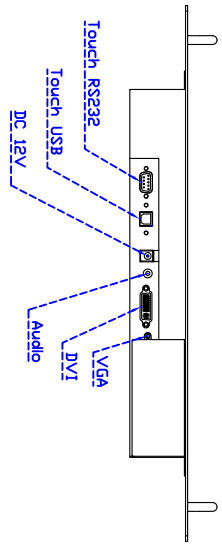

### Display Specifications :

Active Area	304 × 228 mm
Pixel Pitch	0.297 × 0.297 mm
Brightness	300 cd/m <sup>2</sup>
Contrast Ratio	800 : 1
Resolution	1024 × 768 ( XGA )
Viewing Angle	L/R 160° ; U/D 160°
Response Time	8 ms ( Tr + Tf )
Display Colors	16.2M
Display Modes	640×480 ; 800×600 ; 1024×768
Signal input	VGA ; Audio ; DVI
Mini-Audio out	1W ( 8Ω ) × 2
OSD Keyboard	⊙ Menu/Select ⊙ - ⊙ + ⊙ Auto/Exit ⊙ Power
Power Source	DC 12V ; ≤15w ; Standby ≤1w
Power Consumption	
Storage · Operation	-30~80°C ; -20~70°C
VESA	75×75 or 100×100 mm
Casing Colors	Black
Casing Size · Weight	365 × 291 × 45.5 mm ; 3.2 kg ( W×H×D )
Carton · gross weight	400 × 125 × 330 mm ; 3.94 kg ( W×H×D )

### Software Feature :

Draw Test	Position and linearity verification
Controller	Support multiple controllers
Languages	English · Simple Chinese · Traditional Chinese · Japanese · French · German · Spanish · Korean · Arabic · Czech · Danish · Dutch · Greek · Hungarian · Italian · Norwegian · Russian · Polish · Portuguese · Slovenian · Swedish · Thai · Turkish
Mouse Emulator	Right / left button emulation. Auto Right / left Click ( PDA function )
Touch Style	Drawing a Mode · button a Mode · Touch Off/ on Switch
Double Click	Configurable double click speed · Configurable double click area
Sound Modes	No sound · Touch down · Touch up
Display Support	display rotation · Support multiple monitors
Division Pattern	Support two halves and four parts with touch function, you can also create your own division patterns.
Settings:	
Edge compensation	Support edge compensation and you can also add your own numbers for it.
Support O.S	All Windows-32 bit O.S Windows7-8-10 ; XP-64 bit O.S Android ; A II Linux ; MAC

### Order information :

AIM-RMPCTU150-R31 :	【VGA/AUDIO/DVI/USB-TOUCH】	AIM-RMPCTU150-R32 :	【VGA/AUDIO/DVI/RS232-TOUCH】
Accessory	VGA Cable / AC90~260V Adapter / Power Cable / Audio Cable / USB or RS232 Cable / Cleaning wipes / Driver Disk		※DVI Cable(Optional)