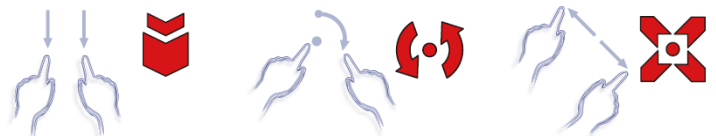

### Touch Feature :

Input Method	Capacitive stylus, Finger
Linearity	≤2.5mm
Surface	≥7H
Life Time	Unlimited
Application	Writing and Signature Capture Capability
PC Link	USB or RS232(Single-Touch)

### Software Feature :

Draw Test	Position and linearity verification
Controller	Support multiple controllers
Languages	English · Simple Chinese · Traditional Chinese · Japanese · French · German · Spanish · Korean · Arabic · Czech · Danish · Dutch · Greek · Hungarian · Italian · Norwegian · Russian · Polish · Portuguese · Slovenian · Swedish · Thai · Turkish
Mouse Emulator	Right / left button emulation. Auto Right / left Click ( PDA function )
Touch Style	Drawing a Mode · button a Mode · Touch Off/ on Switch
Double Click	Configurable double click speed · Configurable double click area
Sound Modes	No sound · Touch down · Touch up
Display Support	display rotation · Support multiple monitors
Division Pattern	Support two halves and four parts with touch function, you can also create your own division patterns.
Settings:	
Edge compensation	Support edge compensation and you can also add your own numbers for it.
Support O.S	All Windows-32 bit O.S Windows7-8-10 ; XP-64 bit O.S Android ; A II Linux ; MAC