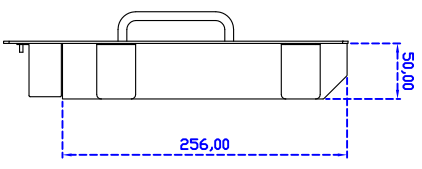

15" 7U Rack Mount Touch Monitor.
AIM-RMxxxx150-R31