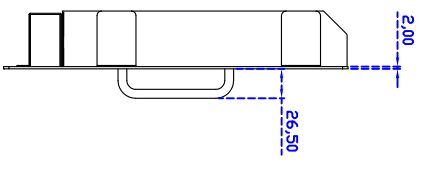

15" 7U Rack Mount Touch Monitor.
AIM-RMxxxx150-R31