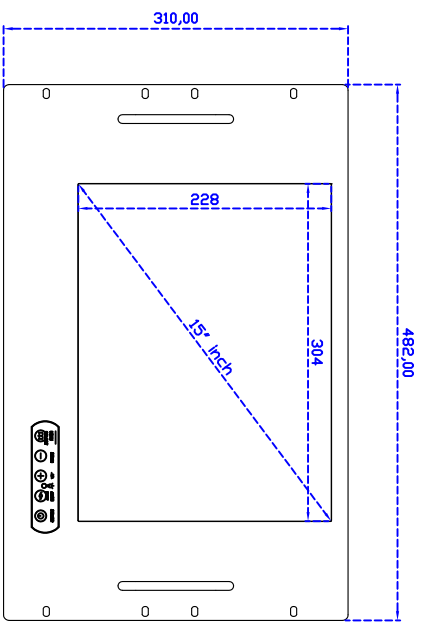

15" 7U Rack Mount Touch Monitor.
AIM-RMxxxx150-R31