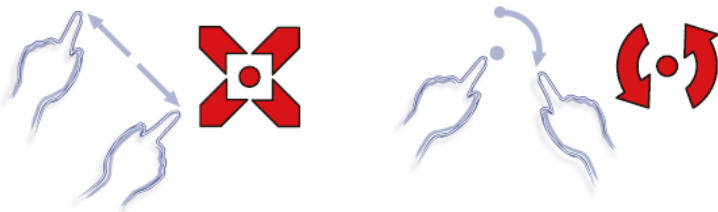

**15" inch Embedded Touch Monitor 7U Rack Mount (Projected capacitive Multi-Touch)**

**Products application :**

- 7U Rack Mount
- POS Terminal
- Industrial PC
- Kiosk
- Gaming
- Medical apparatus
- Personal computer
- Mobile GPS
- Office automation
- Security system of the house
- Car-mounted amusement
- Military equipment
- Communicate

### Touch Feature :

Input Method	Capacitive stylus, Finger
Linearity	≤2.5mm
Surface	≥7H
Life Time	Unlimited
Application	Writing and Signature Capture Capability
PC Link	USB or RS232(Single-Touch)

### Software Feature :

Draw Test	Position and linearity verification
Controller	Support multiple controllers
Languages	English · Simple Chinese · Traditional Chinese · Japanese · French · German · Spanish · Korean · Arabic · Czech · Danish · Dutch · Greek · Hungarian · Italian · Norwegian · Russian · Polish · Portuguese · Slovenian · Swedish · Thai · Turkish
Mouse Emulator	Right / left button emulation. Auto Right / left Click ( PDA function )
Touch Style	Drawing a Mode · button a Mode · Touch Off/ on Switch
Double Click	Configurable double click speed · Configurable double click area
Sound Modes	No sound · Touch down · Touch up
Display Support	display rotation · Support multiple monitors
Division Pattern	Support two halves and four parts with touch function, you can also create your own division patterns.
Settings:	
Edge compensation	Support edge compensation and you can also add your own numbers for it.
Support O.S	All Windows-32 bit O.S Windows7-8-10 ; XP-64 bit O.S Android ; A II Linux ; MAC