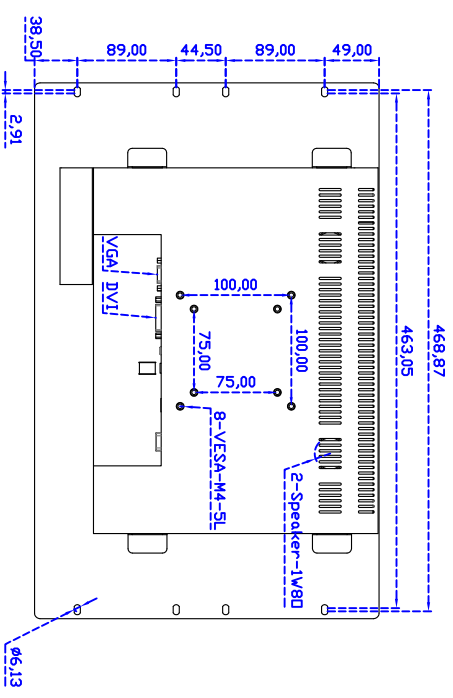

### Display Specifications :

Active Area	304 × 228 mm
Pixel Pitch	0.297 × 0.297 mm
Brightness	300 cd/m <sup>2</sup>
Contrast Ratio	800 : 1
Resolution	1024 × 768 ( XGA )
Viewing Angle	L/R 160° ; U/D 160°
Response Time	8 ms ( Tr + Tf )
Display Colors	16.2M
Display Modes	640×480 ; 800×600 ; 1024×768
Signal input	VGA ; Audio ; DVI
Mini-Audio out	1W ( 8Ω ) × 2
OSD Keyboard	⊙ Menu/Select ⊙ - ⊙ + ⊙ Auto/Exit ⊙ Power
Power Source	DC 12V ; ≤15w ; Standby ≤1w
Power Consumption	
Storage · Operation	-30~80°C ; -20~70°C
VESA	75×75 or 100×100 mm
Casing Colors	Black
Casing Size · Weight	365 × 291 × 45.5 mm ; 3.2 kg ( W×H×D )
Carton · gross weight	400 × 125 × 330 mm ; 3.94 kg ( W×H×D )

### Software Feature :

Draw Test	Position and linearity verification
Controller	Support multiple controllers
Languages	English · Simple Chinese · Traditional Chinese · Japanese · French · German · Spanish · Korean · Arabic · Czech · Danish · Dutch · Greek · Hungarian · Italian · Norwegian · Russian · Polish · Portuguese · Slovenian · Swedish · Thai · Turkish
Mouse Emulator	Right / left button emulation. Auto Right / left Click ( PDA function )
Touch Style	Drawing a Mode · button a Mode · Touch Off/ on Switch
Double Click	Configurable double click speed · Configurable double click area
Sound Modes	No sound · Touch down · Touch up
Display Support	display rotation · Support multiple monitors
Division Pattern	Support two halves and four parts with touch function, you can also create your own division patterns.
Settings:	
Edge compensation	Support edge compensation and you can also add your own numbers for it.
Support O.S	All Windows-32 bit O.S Windows7-8-10 ; XP-64 bit O.S Android ; A II Linux ; MAC

### Order information :

AIM-RMPCTU150-R31 :	【VGA/AUDIO/DVI/USB-TOUCH】	AIM-RMPCTU150-R32 :	【VGA/AUDIO/DVI/RS232-TOUCH】
Accessory	VGA Cable / AC90~260V Adapter / Power Cable / Audio Cable / USB or RS232 Cable / Cleaning wipes / Driver Disk		※DVI Cable(Optional)