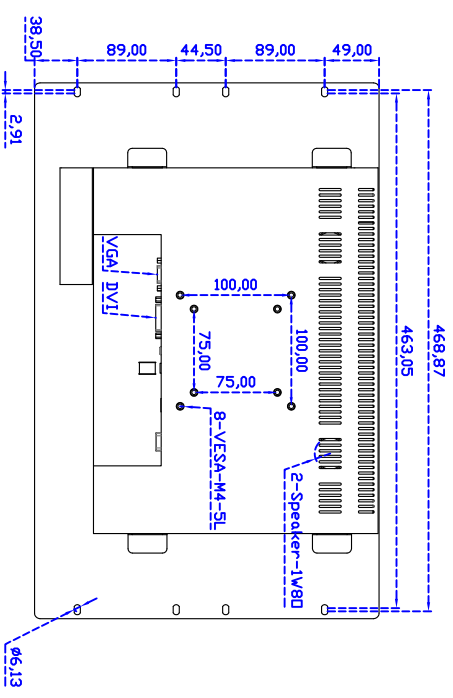

15" 7U Rack Mount Touch Monitor.
AIM-RMxxxx150-R31