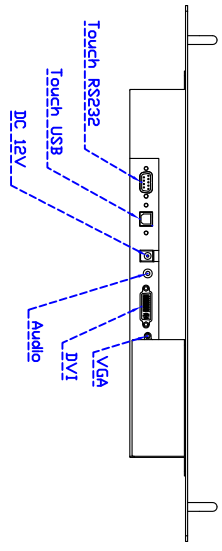

15" 7U Rack Mount Touch Monitor.
AIM-RMxxxx150-R31