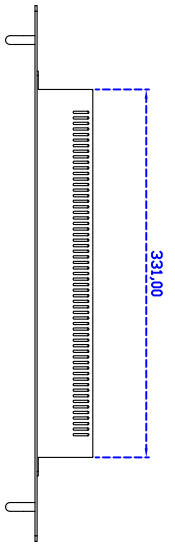

15" 7U Rack Mount Touch Monitor.
AIM-RMxxxx150-R31