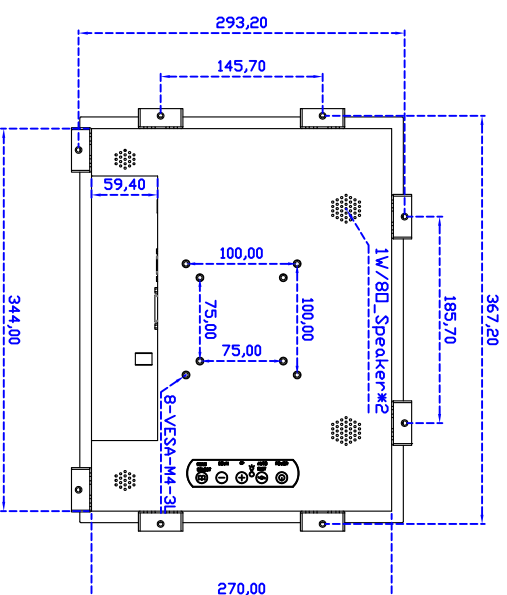

## Display Specifications :

Active Area	304 × 228 mm
Pixel Pitch	0.297 × 0.297 mm
Brightness	300 cd/m <sup>2</sup>
Contrast Ratio	800 : 1
Resolution	1024 × 768 ( XGA )
Viewing Angle	L/R 160° ; U/D 160°
Response Time	8 ms ( Tr + Tf )
Display Colors	16.2M
Display Modes	640×480 ; 800×600 ; 1024×768
Signal input	VGA ; Audio ; DVI
Mini-Audio out	1W ( 8Ω ) × 2
OSD Keyboard	⊙ Menu/Select ⊙ - ⊙ + ⊙ Auto/Exit ⊙ Power
Power Source	DC 12V ; ≤15w ; Standby ≤1w
Power Consumption	
Storage	-30~80°C ; -20~70°C
Operation	
VESA	75×75 or 100×100 mm
Casing Colors	Black
Casing Size	365 × 291 × 45.5 mm ; 3.2 kg ( W×H×D )
Weight	
Carton	400 × 125 × 330 mm ; 3.94 kg ( W×H×D )
gross weight	

## Software Feature :

Draw Test	Position and linearity verification
Controller	Support multiple controllers
Languages	English · Simple Chinese · Traditional Chinese · Japanese · French · German · Spanish · Korean · Arabic · Czech · Danish · Dutch · Greek · Hungarian · Italian · Norwegian · Russian · Polish · Portuguese · Slovenian · Swedish · Thai · Turkish
Mouse Emulator	Right / left button emulation. Auto Right / left Click ( PDA function )
Touch Style	Drawing a Mode · button a Mode · Touch Off/ on Switch
Double Click	Configurable double click speed · Configurable double click area
Sound Modes	No sound · Touch down · Touch up
Display Support	display rotation · Support multiple monitors
Division Pattern Settings:	Support two halves and four parts with touch function, you can also create your own division patterns.
Edge compensation	Support edge compensation and you can also add your own numbers for it.
Support O.S	All Windows-32 bit O.S Windows7-8-10 ; XP-64 bit O.S Android ; A II Linux ; MAC

15" Embedded Touch Monitor.

AIM-PMxxxxx150-R21