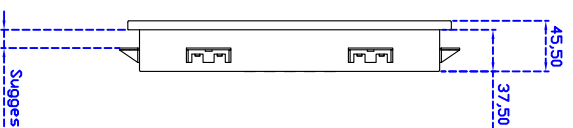

15" Embedded Touch Monitor.

AIM-PMxxxxx150-R21