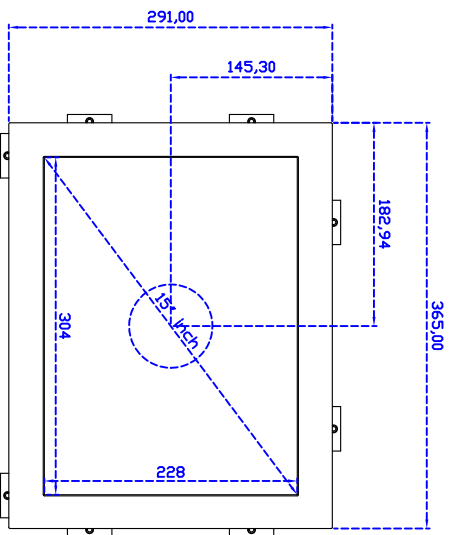

## Display Specifications :

Active Area	304 × 228 mm
Pixel Pitch	0.297 × 0.297 mm
Brightness	300 cd/m <sup>2</sup>
Contrast Ratio	800 : 1
Resolution	1024 × 768 ( XGA )
Viewing Angle	L/R 160° ; U/D 160°
Response Time	8 ms ( Tr + Tf )
Display Colors	16.2M
Display Modes	640×480 ; 800×600 ; 1024×768
Signal input	VGA ; Audio ; DVI
Mini-Audio out	1W ( 8Ω ) × 2
OSD Keyboard	⊙ Menu/Select ⊙ - ⊙ + ⊙ Auto/Exit ⊙ Power
Power Source	DC 12V ; ≤15w ; Standby ≤1w
Power Consumption	
Storage	-30~80°C ; -20~70°C
Operation	
VESA	75×75 or 100×100 mm
Casing Colors	Black
Casing Size	365 × 291 × 45.5 mm ; 3.2 kg ( W×H×D )
Weight	
Carton	400 × 125 × 330 mm ; 3.94 kg ( W×H×D )
gross weight	

## Software Feature :

Draw Test	Position and linearity verification
Controller	Support multiple controllers
Languages	English · Simple Chinese · Traditional Chinese · Japanese · French · German · Spanish · Korean · Arabic · Czech · Danish · Dutch · Greek · Hungarian · Italian · Norwegian · Russian · Polish · Portuguese · Slovenian · Swedish · Thai · Turkish
Mouse Emulator	Right / left button emulation. Auto Right / left Click ( PDA function )
Touch Style	Drawing a Mode · button a Mode · Touch Off/ on Switch
Double Click	Configurable double click speed · Configurable double click area
Sound Modes	No sound · Touch down · Touch up
Display Support	display rotation · Support multiple monitors
Division Pattern Settings:	Support two halves and four parts with touch function, you can also create your own division patterns.
Edge compensation	Support edge compensation and you can also add your own numbers for it.
Support O.S	All Windows-32 bit O.S Windows7-8-10 ; XP-64 bit O.S Android ; A II Linux ; MAC

15" Embedded Touch Monitor.

AIM-PMxxxxx150-R21