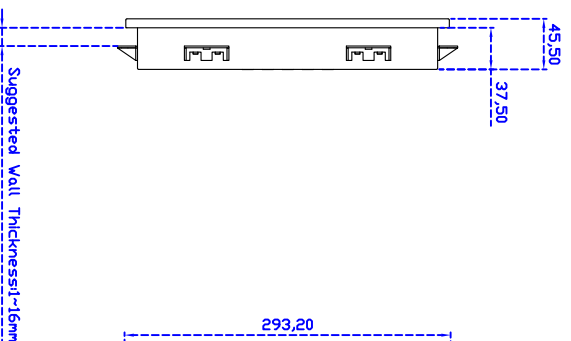

15" Embedded Touch Monitor.

AIM-PMxxxxx150-R21