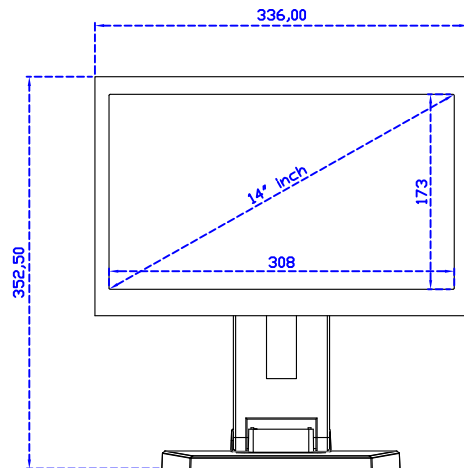

14" Projected capacitive Multi-Touch Monitor

Display Specifications :

Active Area	309 × 173 mm
Pixel Pitch	0.537 × 0.1611 mm
Brightness	390 cd/m ²
Contrast Ratio	800 : 1
Resolution	1920 x 1080 (Full HD)
Viewing Angle	L/R170° ; U/D170°
Response Time	12ms (Tr + Tf)
Display Colors	262K
Display Modes	800×600 ; 1024×768 ; 1280×720 ; 1280×800 ; 1280×1024 ; 1360×768 ; 1440×900 ; 1680×1050 ; 1920×1080
Signal input	VGA ; Audio ; DVI
Speaker	1W (8Ω) × 2
OSD Keyboard	⊕Power ⊕+ ⊖- ⊕Menu
Power Source	DC 12V (DC Jack Φ2.1mm)
Power Consumption	≤10w
Storage 、 Operation	-20~60°C ; 0~50°C
VESA	75×75 mm
Casing Colors	Black (OEM other colors)
Casing Size 、 Weight	336 × 215 × 41 mm ; 2.1 kg (W×H×D) (Without Stand)
Carton 、 gross weight	550 × 400 × 180 mm ; 3.7 kg (W×H×D)
Accessory	VGA cable / Audio cable / AC90~260V Adapter / Power cable / USB cable / Cleaning wipes / Driver Disk ※DVI cable (Optional)

AIM-TMPCTU140-T01W V

AIM-TMPCTU140-T01W Y

3 Year Warranty
LCD Panel 1 Year

14" Touch Monitor.
 (VESA Mount)

AIM-TMxxxx140-T01W

14" Embedded Touch Monitor.
(Open Frame)

AIM-TMOPxxxx140-T01W

14" Desktop Touch Monitor.
(Foldable Stand)

AIM-TMxxxx140-T01W A

14" Desktop Touch Monitor.
(PQS Stand)

AIM-TMxxxx140-T01W V

14" Desktop Touch Monitor.
(Ergonomic Stand)

AIM-TMxxxx140-T01W Y