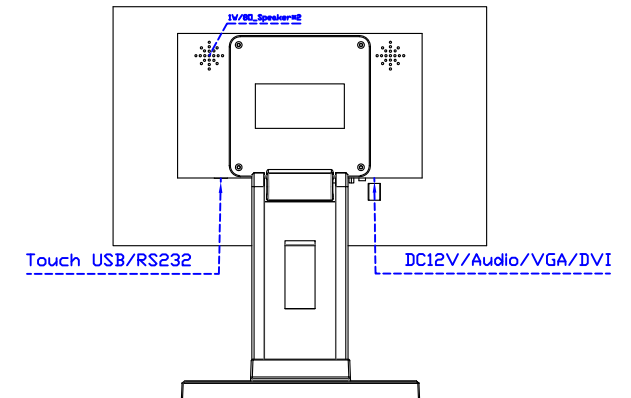

AIM-TMPCTU140-T01W V

AIM-TMPCTU140-T01W Y

3 Year Warranty
LCD Panel 1 Year

14" Touch Monitor.
 (VESA Mount)

AIM-TMxxxx140-T01W

14" Embedded Touch Monitor.
(Open Frame)

AIM-TMOPxxxx140-T01W

14" Desktop Touch Monitor.
(Foldable Stand)

AIM-TMxxxx140-T01W A

14" Desktop Touch Monitor.
(PQS Stand)

AIM-TMxxxx140-T01W V

14" Desktop Touch Monitor.
(Ergonomic Stand)

AIM-TMxxxx140-T01W Y