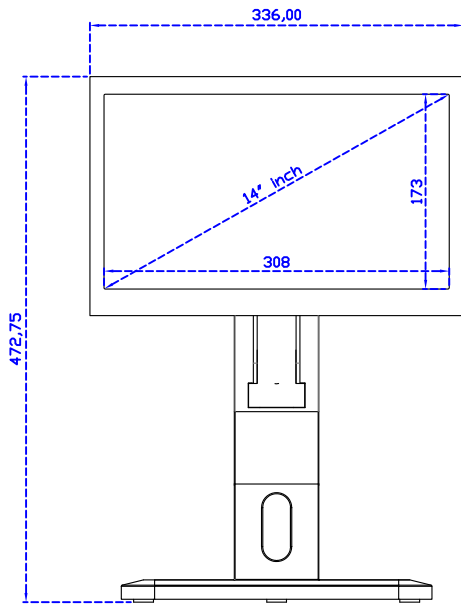

14" Projected capacitive Multi-Touch Monitor

Display Specifications :

Active Area	309 × 173 mm
Pixel Pitch	0.537 × 0.1611 mm
Brightness	390 cd/m ²
Contrast Ratio	800 : 1
Resolution	1920 x 1080 (Full HD)
Viewing Angle	L/R170° ; U/D170°
Response Time	12ms (Tr + Tf)
Display Colors	262K
Display Modes	800×600 ; 1024×768 ; 1280×720 ; 1280×800 ; 1280×1024 ; 1360×768 ; 1440×900 ; 1680×1050 ; 1920×1080
Signal input	VGA ; Audio ; DVI
Speaker	1W (8Ω) × 2
OSD Keyboard	⊕Power ⊕+ ⊖- ⊕Menu
Power Source	DC 12V (DC Jack Φ2.1mm)
Power Consumption	≤10w
Storage 、 Operation	-20~60°C ; 0~50°C
VESA	75×75 mm
Casing Colors	Black (OEM other colors)
Casing Size 、 Weight	336 × 215 × 41 mm ; 2.1 kg (W×H×D) (Without Stand)
Carton 、 gross weight	550 × 400 × 180 mm ; 3.7 kg (W×H×D)
Accessory	VGA cable / Audio cable / AC90~260V Adapter / Power cable / USB cable / Cleaning wipes / Driver Disk ※DVI cable (Optional)

AIM-TMPCTU140-T01W V

AIM-TMPCTU140-T01W Y

3 Year Warranty
LCD Panel 1 Year

14" Touch Monitor.
 (VESA Mount)

AIM-TMxxxx140-T01W

14" Embedded Touch Monitor.
(Open Frame)

AIM-TMOPxxxx140-T01W

14" Desktop Touch Monitor.
(Foldable Stand)

AIM-TMxxxx140-T01W A

14" Desktop Touch Monitor.
(PQS Stand)

AIM-TMxxxx140-T01W V

14" Desktop Touch Monitor.
(Ergonomic Stand)

AIM-TMxxxx140-T01W Y