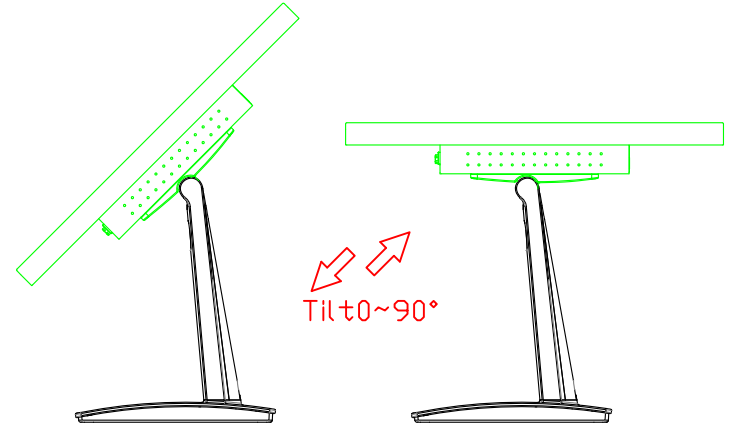

AIM-TMPCTU140-T01W V

AIM-TMPCTU140-T01W Y

3 Year Warranty
LCD Panel 1 Year

14" Touch Monitor.
 (VESA Mount)

AIM-TMxxxx140-T01W

14" Embedded Touch Monitor.
(Open Frame)

AIM-TMOPxxxx140-T01W

14" Desktop Touch Monitor.
(Foldable Stand)

AIM-TMxxxx140-T01W A

14" Desktop Touch Monitor.
(PQS Stand)

AIM-TMxxxx140-T01W V

14" Desktop Touch Monitor.
(Ergonomic Stand)

AIM-TMxxxx140-T01W Y