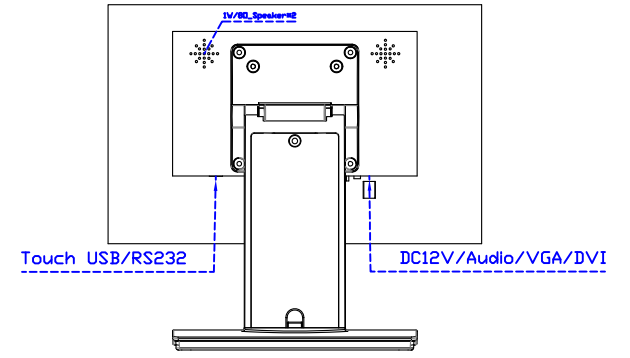

AIM-TMPCTU140-T01W V

AIM-TMPCTU140-T01W Y

3 Year Warranty
LCD Panel 1 Year

14" Touch Monitor.
 (VESA Mount)

AIM-TMxxxx140-T01W

14" Embedded Touch Monitor.
(Open Frame)

AIM-TMOPxxxx140-T01W

14" Desktop Touch Monitor.
(Foldable Stand)

AIM-TMxxxx140-T01W A

14" Desktop Touch Monitor.
(PQS Stand)

AIM-TMxxxx140-T01W V

14" Desktop Touch Monitor.
(Ergonomic Stand)

AIM-TMxxxx140-T01W Y