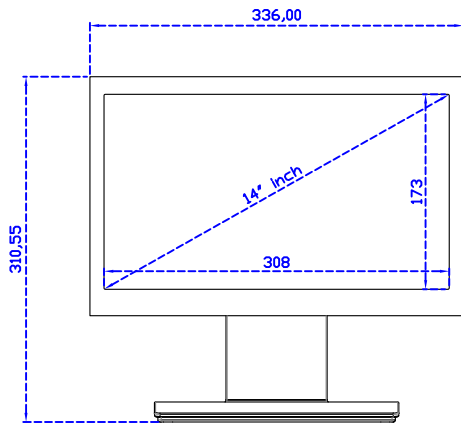

14" Projected capacitive Multi-Touch Monitor

Display Specifications :

Active Area	309 × 173 mm
Pixel Pitch	0.537 × 0.1611 mm
Brightness	390 cd/m ²
Contrast Ratio	800 : 1
Resolution	1920 x 1080 (Full HD)
Viewing Angle	L/R170° ; U/D170°
Response Time	12ms (Tr + Tf)
Display Colors	262K
Display Modes	800×600 ; 1024×768 ; 1280×720 ; 1280×800 ; 1280×1024 ; 1360×768 ; 1440×900 ; 1680×1050 ; 1920×1080
Signal input	VGA ; Audio ; DVI
Speaker	1W (8Ω) × 2
OSD Keyboard	⊕Power ⊕+ ⊖- ⊕Menu
Power Source	DC 12V (DC Jack Φ2.1mm)
Power Consumption	≤10w
Storage 、 Operation	-20~60°C ; 0~50°C
VESA	75×75 mm
Casing Colors	Black (OEM other colors)
Casing Size 、 Weight	336 × 215 × 41 mm ; 2.1 kg (W×H×D) (Without Stand)
Carton 、 gross weight	550 × 400 × 180 mm ; 3.7 kg (W×H×D)
Accessory	VGA cable / Audio cable / AC90~260V Adapter / Power cable / USB cable / Cleaning wipes / Driver Disk ※DVI cable (Optional)

AIM-TMPCTU140-T01W V

AIM-TMPCTU140-T01W Y

3 Year Warranty
LCD Panel 1 Year

14" Touch Monitor.
 (VESA Mount)

AIM-TMxxxx140-T01W

14" Embedded Touch Monitor.
(Open Frame)

AIM-TMOPxxxx140-T01W

14" Desktop Touch Monitor.
(Foldable Stand)

AIM-TMxxxx140-T01W A

14" Desktop Touch Monitor.
(PQS Stand)

AIM-TMxxxx140-T01W V

14" Desktop Touch Monitor.
(Ergonomic Stand)

AIM-TMxxxx140-T01W Y