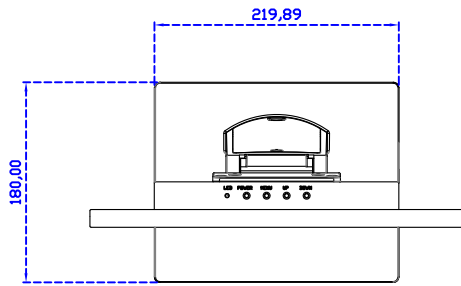

AIM-TMPCTU140-T01W V

AIM-TMPCTU140-T01W Y

3 Year Warranty
LCD Panel 1 Year

14" Touch Monitor.
 (VESA Mount)

AIM-TMxxxx140-T01W

14" Embedded Touch Monitor.
(Open Frame)

AIM-TMOPxxxx140-T01W

14" Desktop Touch Monitor.
(Foldable Stand)

AIM-TMxxxx140-T01W A

14" Desktop Touch Monitor.
(PQS Stand)

AIM-TMxxxx140-T01W V

14" Desktop Touch Monitor.
(Ergonomic Stand)

AIM-TMxxxx140-T01W Y