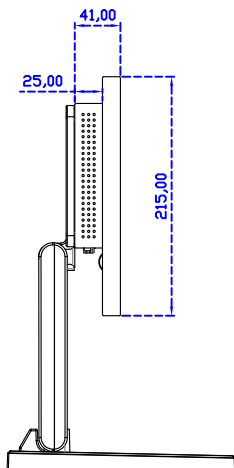

14" Projected capacitive Multi-Touch Monitor

Display Specifications :

Active Area	309 × 173 mm
Pixel Pitch	0.537 × 0.1611 mm
Brightness	390 cd/m ²
Contrast Ratio	800 : 1
Resolution	1920 x 1080 (Full HD)
Viewing Angle	L/R170° ; U/D170°
Response Time	12ms (Tr + Tf)
Display Colors	262K
Display Modes	800×600 ; 1024×768 ; 1280×720 ; 1280×800 ; 1280×1024 ; 1360×768 ; 1440×900 ; 1680×1050 ; 1920×1080
Signal input	VGA ; Audio ; DVI
Speaker	1W (8Ω) × 2
OSD Keyboard	⊕Power ⊕+ ⊖- ⊕Menu
Power Source	DC 12V (DC Jack Φ2.1mm)
Power Consumption	≤10w
Storage 、 Operation	-20~60°C ; 0~50°C
VESA	75×75 mm
Casing Colors	Black (OEM other colors)
Casing Size 、 Weight	336 × 215 × 41 mm ; 2.1 kg (W×H×D) (Without Stand)
Carton 、 gross weight	550 × 400 × 180 mm ; 3.7 kg (W×H×D)
Accessory	VGA cable / Audio cable / AC90~260V Adapter / Power cable / USB cable / Cleaning wipes / Driver Disk ※DVI cable (Optional)

AIM-TMPCTU140-T01W V

AIM-TMPCTU140-T01W Y

3 Year Warranty
LCD Panel 1 Year

14" Touch Monitor.
 (VESA Mount)

AIM-TMxxxx140-T01W

14" Embedded Touch Monitor.
(Open Frame)

AIM-TMOPxxxx140-T01W

14" Desktop Touch Monitor.
(Foldable Stand)

AIM-TMxxxx140-T01W A

14" Desktop Touch Monitor.
(PQS Stand)

AIM-TMxxxx140-T01W V

14" Desktop Touch Monitor.
(Ergonomic Stand)

AIM-TMxxxx140-T01W Y