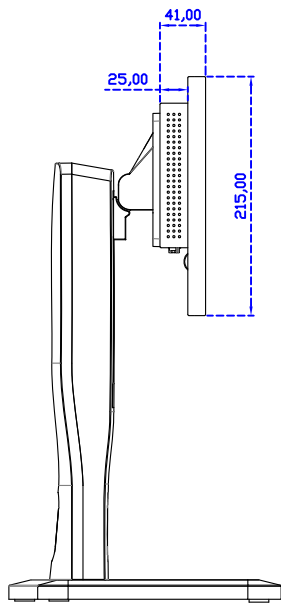

14" Projected capacitive Multi-Touch Monitor

Display Specifications :

Active Area	309 × 173 mm
Pixel Pitch	0.537 × 0.1611 mm
Brightness	390 cd/m ²
Contrast Ratio	800 : 1
Resolution	1920 x 1080 (Full HD)
Viewing Angle	L/R170° ; U/D170°
Response Time	12ms (Tr + Tf)
Display Colors	262K
Display Modes	800×600 ; 1024×768 ; 1280×720 ; 1280×800 ; 1280×1024 ; 1360×768 ; 1440×900 ; 1680×1050 ; 1920×1080
Signal input	VGA ; Audio ; DVI
Speaker	1W (8Ω) × 2
OSD Keyboard	⊕Power ⊕+ ⊖- ⊕Menu
Power Source	DC 12V (DC Jack Φ2.1mm)
Power Consumption	≤10w
Storage 、 Operation	-20~60°C ; 0~50°C
VESA	75×75 mm
Casing Colors	Black (OEM other colors)
Casing Size 、 Weight	336 × 215 × 41 mm ; 2.1 kg (W×H×D) (Without Stand)
Carton 、 gross weight	550 × 400 × 180 mm ; 3.7 kg (W×H×D)
Accessory	VGA cable / Audio cable / AC90~260V Adapter / Power cable / USB cable / Cleaning wipes / Driver Disk ※DVI cable (Optional)

AIM-TMPCTU140-T01W V

AIM-TMPCTU140-T01W Y

3 Year Warranty
LCD Panel 1 Year

14" Touch Monitor.
 (VESA Mount)

AIM-TMxxxx140-T01W

14" Embedded Touch Monitor.
(Open Frame)

AIM-TMOPxxxx140-T01W

14" Desktop Touch Monitor.
(Foldable Stand)

AIM-TMxxxx140-T01W A

14" Desktop Touch Monitor.
(PQS Stand)

AIM-TMxxxx140-T01W V

14" Desktop Touch Monitor.
(Ergonomic Stand)

AIM-TMxxxx140-T01W Y