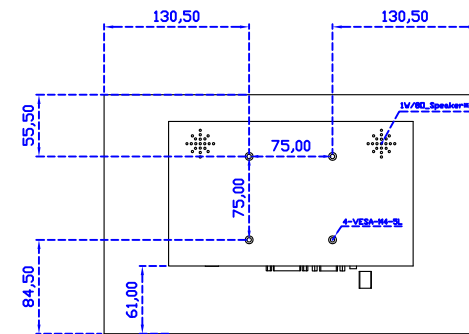

14" Touch Monitor.
(VESA Mount)

AIM-TMxxxx140-T01W