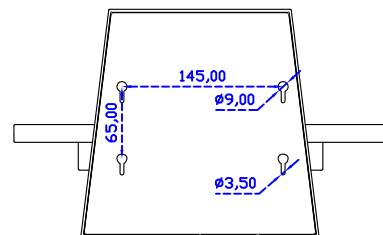

AIM-TMPCTU140-T01W V

AIM-TMPCTU140-T01W Y

3 Year Warranty
LCD Panel 1 Year

14" Touch Monitor.
 (VESA Mount)

AIM-TMxxxx140-T01W

14" Embedded Touch Monitor.
(Open Frame)

AIM-TMOPxxxx140-T01W

14" Desktop Touch Monitor.
(Foldable Stand)

AIM-TMxxxx140-T01W A

14" Desktop Touch Monitor.
(PQS Stand)

AIM-TMxxxx140-T01W V

14" Desktop Touch Monitor.
(Ergonomic Stand)

AIM-TMxxxx140-T01W Y