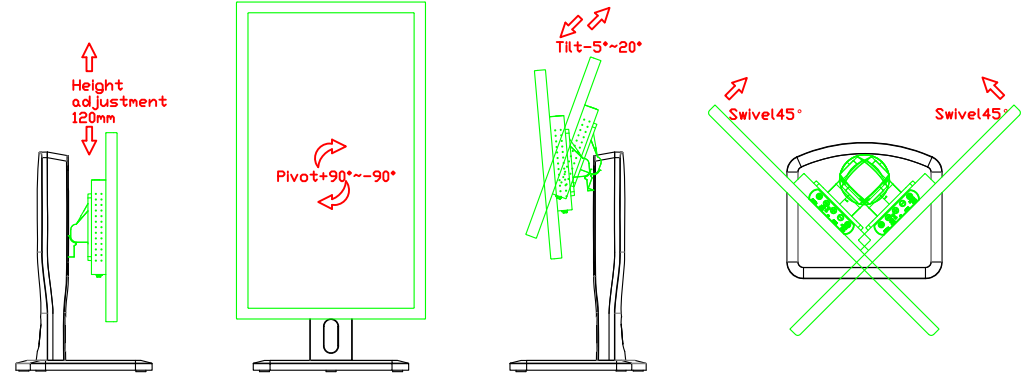

AIM-TMPCTU140-T01W V

AIM-TMPCTU140-T01W Y

3 Year Warranty
LCD Panel 1 Year

14" Touch Monitor.
 (VESA Mount)

AIM-TMxxxx140-T01W

14" Embedded Touch Monitor.
(Open Frame)

AIM-TMOPxxxx140-T01W

14" Desktop Touch Monitor.
(Foldable Stand)

AIM-TMxxxx140-T01W A

14" Desktop Touch Monitor.
(PQS Stand)

AIM-TMxxxx140-T01W V

14" Desktop Touch Monitor.
(Ergonomic Stand)

AIM-TMxxxx140-T01W Y