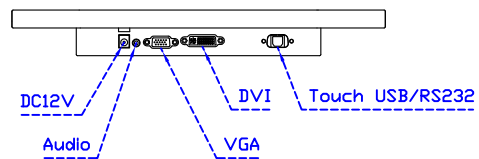

Software Feature :

Draw Test	Position and linearity verification
Controller	Support multiple controllers
Languages	English · Simple Chinese · Traditional Chinese · Japanese · French · German · Spanish · Korean · Arabic · Czech · Danish · Dutch · Greek · Hungarian · Italian · Norwegian · Russian · Polish · Portuguese · Slovenian · Swedish · Thai · Turkish
Mouse Emulator	Right / left button emulation. Auto Right / left Click (PDA function)
Touch Style	Drawing a Mode · button a Mode · Touch Off/ on Switch
Double Click	Configurable double click speed · Configurable double click area
Sound Modes	No sound · Touch down · Touch up
Display Support	display rotation · Support multiple monitors
Division Pattern	Support two halves and four parts with touch function, you can also create your own division patterns.
Settings:	
Edge compensation	Support edge compensation and you can also add your own numbers for it.
Support O.S	All Windows-32/64bit O.S Android ; Linux ; MAC

AIM-TMPCTU140-T01W V

AIM-TMPCTU140-T01W Y

3 Year Warranty
LCD Panel 1 Year

14" Touch Monitor.
 (VESA Mount)

AIM-TMxxxx140-T01W

14" Embedded Touch Monitor.
(Open Frame)

AIM-TMOPxxxx140-T01W

14" Desktop Touch Monitor.
(Foldable Stand)