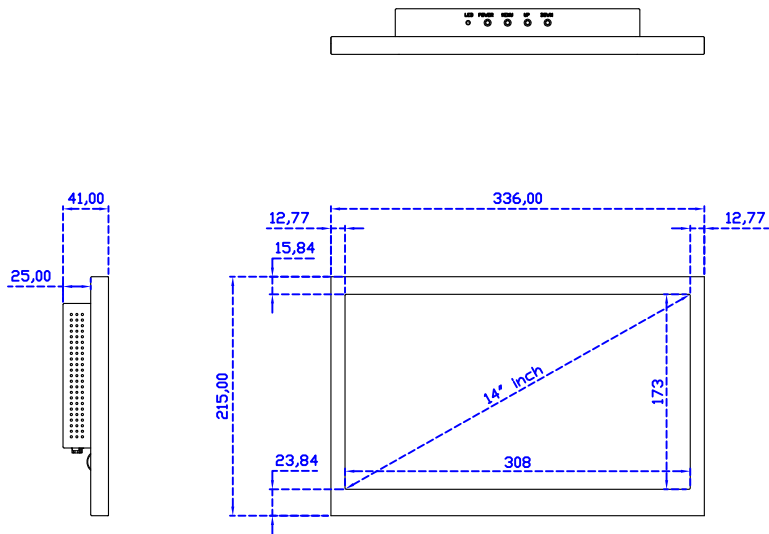

14" Touch Monitor.
(VESA Mount)

AIM-TMxxxx140-T01W