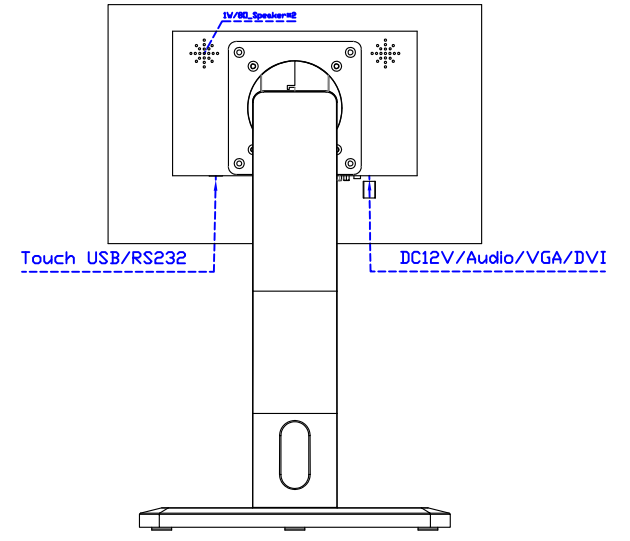

Software Feature :

Draw Test	Position and linearity verification
Controller	Support multiple controllers
Languages	English · Simple Chinese · Traditional Chinese · Japanese · French · German · Spanish · Korean · Arabic · Czech · Danish · Dutch · Greek · Hungarian · Italian · Norwegian · Russian · Polish · Portuguese · Slovenian · Swedish · Thai · Turkish
Mouse Emulator	Right / left button emulation. Auto Right / left Click (PDA function)
Touch Style	Drawing a Mode · button a Mode · Touch Off/ on Switch
Double Click	Configurable double click speed · Configurable double click area
Sound Modes	No sound · Touch down · Touch up
Display Support	display rotation · Support multiple monitors
Division Pattern	Support two halves and four parts with touch function, you can also create your own division patterns.
Settings:	
Edge compensation	Support edge compensation and you can also add your own numbers for it.
Support O.S	All Windows-32/64bit O.S Android ; Linux ; MAC

AIM-TMPCTU140-T01W V

AIM-TMPCTU140-T01W Y

3 Year Warranty
LCD Panel 1 Year

14" Touch Monitor.
 (VESA Mount)

AIM-TMxxxx140-T01W

14" Embedded Touch Monitor.
(Open Frame)

AIM-TMOPxxxx140-T01W

14" Desktop Touch Monitor.
(Foldable Stand)

AIM-TMxxxx140-T01W A

14" Desktop Touch Monitor.
(PQS Stand)

AIM-TMxxxx140-T01W V

14" Desktop Touch Monitor.
(Ergonomic Stand)

AIM-TMxxxx140-T01W Y