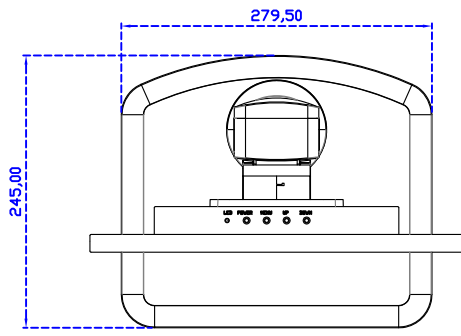

14" Projected capacitive Multi-Touch Monitor

Display Specifications :

Active Area	309 × 173 mm
Pixel Pitch	0.537 × 0.1611 mm
Brightness	390 cd/m ²
Contrast Ratio	800 : 1
Resolution	1920 x 1080 (Full HD)
Viewing Angle	L/R170° ; U/D170°
Response Time	12ms (Tr + Tf)
Display Colors	262K
Display Modes	800×600 ; 1024×768 ; 1280×720 ; 1280×800 ; 1280×1024 ; 1360×768 ; 1440×900 ; 1680×1050 ; 1920×1080
Signal input	VGA ; Audio ; DVI
Speaker	1W (8Ω) × 2
OSD Keyboard	⊕Power ⊕+ ⊖- ⊕Menu
Power Source	DC 12V (DC Jack Φ2.1mm)
Power Consumption	≤10w
Storage 、 Operation	-20~60°C ; 0~50°C
VESA	75×75 mm
Casing Colors	Black (OEM other colors)
Casing Size 、 Weight	336 × 215 × 41 mm ; 2.1 kg (W×H×D) (Without Stand)
Carton 、 gross weight	550 × 400 × 180 mm ; 3.7 kg (W×H×D)
Accessory	VGA cable / Audio cable / AC90~260V Adapter / Power cable / USB cable / Cleaning wipes / Driver Disk ※DVI cable (Optional)

AIM-TMPCTU140-T01W V

AIM-TMPCTU140-T01W Y

3 Year Warranty
LCD Panel 1 Year

14" Touch Monitor.
 (VESA Mount)

AIM-TMxxxx140-T01W

14" Embedded Touch Monitor.
(Open Frame)

AIM-TMOPxxxx140-T01W

14" Desktop Touch Monitor.
(Foldable Stand)

AIM-TMxxxx140-T01W A

14" Desktop Touch Monitor.
(PQS Stand)

AIM-TMxxxx140-T01W V

14" Desktop Touch Monitor.
(Ergonomic Stand)

AIM-TMxxxx140-T01W Y