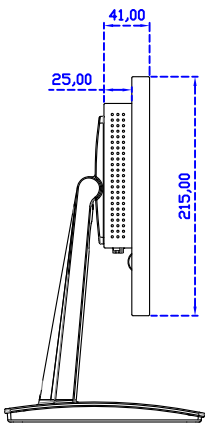

14" Projected capacitive Multi-Touch Monitor

Display Specifications :

Active Area	309 × 173 mm
Pixel Pitch	0.537 × 0.1611 mm
Brightness	390 cd/m ²
Contrast Ratio	800 : 1
Resolution	1920 x 1080 (Full HD)
Viewing Angle	L/R170° ; U/D170°
Response Time	12ms (Tr + Tf)
Display Colors	262K
Display Modes	800×600 ; 1024×768 ; 1280×720 ; 1280×800 ; 1280×1024 ; 1360×768 ; 1440×900 ; 1680×1050 ; 1920×1080
Signal input	VGA ; Audio ; DVI
Speaker	1W (8Ω) × 2
OSD Keyboard	⊕Power ⊕+ ⊖- ⊕Menu
Power Source	DC 12V (DC Jack Φ2.1mm)
Power Consumption	≤10w
Storage 、 Operation	-20~60°C ; 0~50°C
VESA	75×75 mm
Casing Colors	Black (OEM other colors)
Casing Size 、 Weight	336 × 215 × 41 mm ; 2.1 kg (W×H×D) (Without Stand)
Carton 、 gross weight	550 × 400 × 180 mm ; 3.7 kg (W×H×D)
Accessory	VGA cable / Audio cable / AC90~260V Adapter / Power cable / USB cable / Cleaning wipes / Driver Disk ※DVI cable (Optional)

AIM-TMPCTU140-T01W V

AIM-TMPCTU140-T01W Y

3 Year Warranty
LCD Panel 1 Year

14" Touch Monitor.
 (VESA Mount)

AIM-TMxxxx140-T01W

14" Embedded Touch Monitor.
(Open Frame)

AIM-TMOPxxxx140-T01W

14" Desktop Touch Monitor.
(Foldable Stand)

AIM-TMxxxx140-T01W A

14" Desktop Touch Monitor.
(PQS Stand)

AIM-TMxxxx140-T01W V

14" Desktop Touch Monitor.
(Ergonomic Stand)

AIM-TMxxxx140-T01W Y