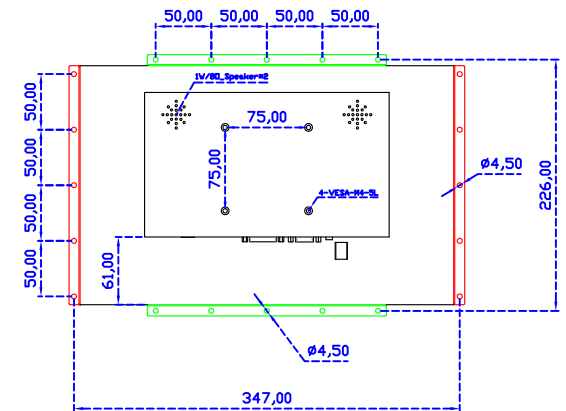

14" Projected capacitive Multi-Touch Monitor

Display Specifications :

Active Area	309 × 173 mm
Pixel Pitch	0.537 × 0.1611 mm
Brightness	390 cd/m ²
Contrast Ratio	800 : 1
Resolution	1920 x 1080 (Full HD)
Viewing Angle	L/R170° ; U/D170°
Response Time	12ms (Tr + Tf)
Display Colors	262K
Display Modes	800×600 ; 1024×768 ; 1280×720 ; 1280×800 ; 1280×1024 ; 1360×768 ; 1440×900 ; 1680×1050 ; 1920×1080
Signal input	VGA ; Audio ; DVI
Speaker	1W (8Ω) × 2
OSD Keyboard	⊕Power ⊕+ ⊖- ⊕Menu
Power Source	DC 12V (DC Jack Φ2.1mm)
Power Consumption	≤10w
Storage 、 Operation	-20~60°C ; 0~50°C
VESA	75×75 mm
Casing Colors	Black (OEM other colors)
Casing Size 、 Weight	336 × 215 × 41 mm ; 2.1 kg (W×H×D) (Without Stand)
Carton 、 gross weight	550 × 400 × 180 mm ; 3.7 kg (W×H×D)
Accessory	VGA cable / Audio cable / AC90~260V Adapter / Power cable / USB cable / Cleaning wipes / Driver Disk ※DVI cable (Optional)

AIM-TMPCTU140-T01W V

AIM-TMPCTU140-T01W Y

3 Year Warranty
LCD Panel 1 Year

14" Touch Monitor.
 (VESA Mount)

AIM-TMxxxx140-T01W

14" Embedded Touch Monitor.
(Open Frame)

AIM-TMOPxxxx140-T01W

14" Desktop Touch Monitor.
(Foldable Stand)

AIM-TMxxxx140-T01W A

14" Desktop Touch Monitor.
(PQS Stand)

AIM-TMxxxx140-T01W V

14" Desktop Touch Monitor.
(Ergonomic Stand)

AIM-TMxxxx140-T01W Y