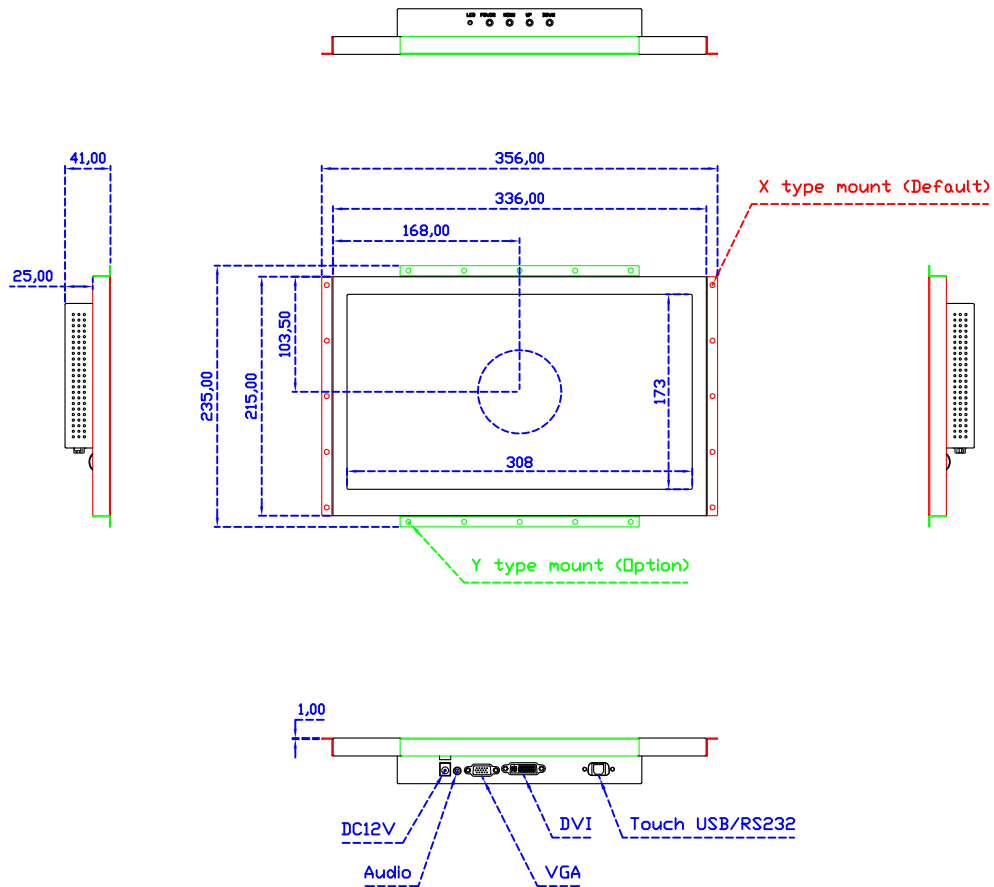

Software Feature :

Draw Test	Position and linearity verification
Controller	Support multiple controllers
Languages	English · Simple Chinese · Traditional Chinese · Japanese · French · German · Spanish · Korean · Arabic · Czech · Danish · Dutch · Greek · Hungarian · Italian · Norwegian · Russian · Polish · Portuguese · Slovenian · Swedish · Thai · Turkish
Mouse Emulator	Right / left button emulation. Auto Right / left Click (PDA function)
Touch Style	Drawing a Mode · button a Mode · Touch Off/ on Switch
Double Click	Configurable double click speed · Configurable double click area
Sound Modes	No sound · Touch down · Touch up
Display Support	display rotation · Support multiple monitors
Division Pattern	Support two halves and four parts with touch function, you can also create your own division patterns.
Settings:	
Edge compensation	Support edge compensation and you can also add your own numbers for it.
Support O.S	All Windows-32/64bit O.S Android ; Linux ; MAC

AIM-TMPCTU140-T01W V

AIM-TMPCTU140-T01W Y

3 Year Warranty
LCD Panel 1 Year

14" Touch Monitor.
 (VESA Mount)

AIM-TMxxxx140-T01W

14" Embedded Touch Monitor.
(Open Frame)

AIM-TMOPxxxx140-T01W

14" Desktop Touch Monitor.
(Foldable Stand)

AIM-TMxxxx140-T01W A

14" Desktop Touch Monitor.
(PQS Stand)

AIM-TMxxxx140-T01W V

14" Desktop Touch Monitor.
(Ergonomic Stand)

AIM-TMxxxx140-T01W Y