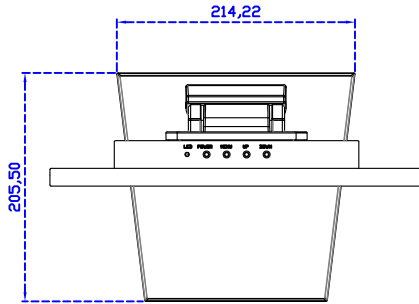

AIM-TMPCTU140-T01W V

AIM-TMPCTU140-T01W Y

3 Year Warranty
LCD Panel 1 Year

14" Touch Monitor.
 (VESA Mount)

AIM-TMxxxx140-T01W

14" Embedded Touch Monitor.
(Open Frame)

AIM-TMOPxxxx140-T01W

14" Desktop Touch Monitor.
(Foldable Stand)

AIM-TMxxxx140-T01W A

14" Desktop Touch Monitor.
(PQS Stand)

AIM-TMxxxx140-T01W V

14" Desktop Touch Monitor.
(Ergonomic Stand)

AIM-TMxxxx140-T01W Y