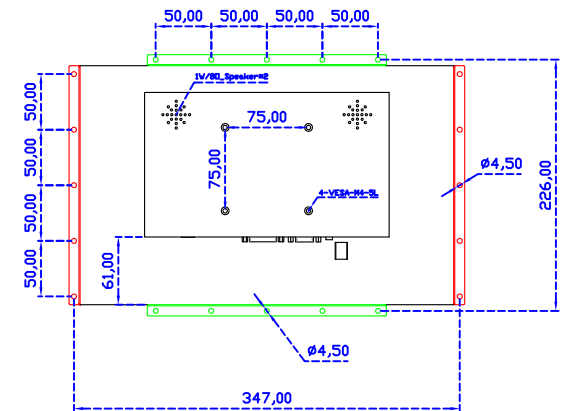

AIM-TMPCTU140-T01W V

AIM-TMPCTU140-T01W Y

3 Year Warranty
LCD Panel 1 Year

14" Touch Monitor.
 (VESA Mount)

AIM-TMxxxx140-T01W

14" Embedded Touch Monitor.
(Open Frame)

AIM-TMOPxxxx140-T01W

14" Desktop Touch Monitor.
(Foldable Stand)

AIM-TMxxxx140-T01W A

14" Desktop Touch Monitor.
(PQS Stand)

AIM-TMxxx140-T01W V

14" Desktop Touch Monitor.
(Ergonomic Stand)

AIM-TMxxxx140-T01W Y