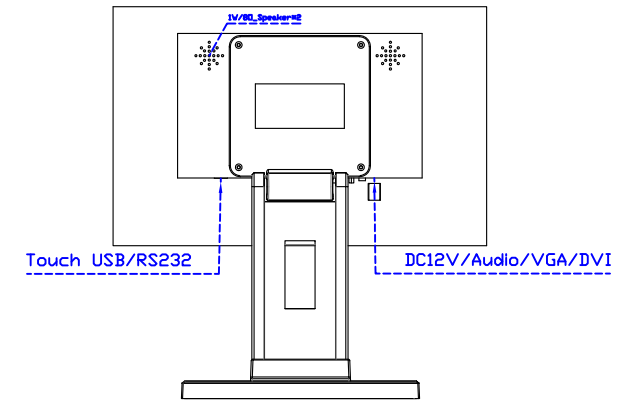

AIM-TMPCTU140-T01W V

AIM-TMPCTU140-T01W Y

3 Year Warranty
LCD Panel 1 Year

14" Touch Monitor.
 (VESA Mount)

AIM-TMxxxx140-T01W

14" Embedded Touch Monitor.
(Open Frame)

AIM-TMOPxxxx140-T01W

14" Desktop Touch Monitor.
(Foldable Stand)

AIM-TMxxxx140-T01W A

14" Desktop Touch Monitor.
(PQS Stand)

AIM-TMxxx140-T01W V

14" Desktop Touch Monitor.
(Ergonomic Stand)

AIM-TMxxxx140-T01W Y