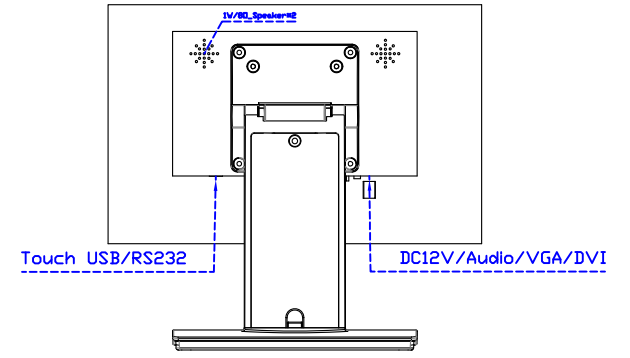

AIM-TMPCTU140-T01W V

AIM-TMPCTU140-T01W Y

3 Year Warranty
LCD Panel 1 Year

14" Touch Monitor.
 (VESA Mount)

AIM-TMxxxx140-T01W

14" Embedded Touch Monitor.
(Open Frame)

AIM-TMOPxxxx140-T01W

14" Desktop Touch Monitor.
(Foldable Stand)

AIM-TMxxxx140-T01W A

14" Desktop Touch Monitor.
(PQS Stand)

AIM-TMxxx140-T01W V

14" Desktop Touch Monitor.
(Ergonomic Stand)

AIM-TMxxxx140-T01W Y