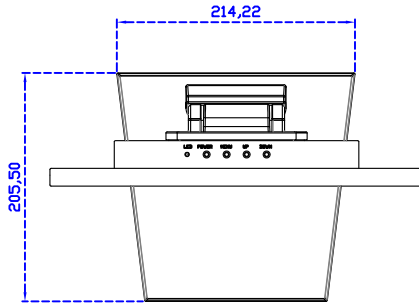

AIM-TMPCTU140-T01W V

AIM-TMPCTU140-T01W Y

3 Year Warranty
LCD Panel 1 Year

14" Touch Monitor.
 (VESA Mount)

AIM-TMxxxx140-T01W

14" Embedded Touch Monitor.
(Open Frame)

AIM-TMOPxxxx140-T01W

14" Desktop Touch Monitor.
(Foldable Stand)

AIM-TMxxxx140-T01W A

14" Desktop Touch Monitor.
(PQS Stand)

AIM-TMxxx140-T01W V

14" Desktop Touch Monitor.
(Ergonomic Stand)

AIM-TMxxxx140-T01W Y