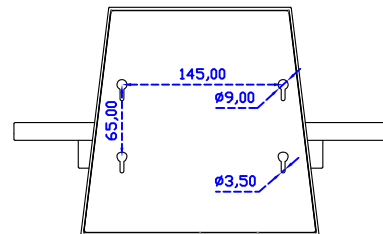

AIM-TMPCTU140-T01W V

AIM-TMPCTU140-T01W Y

3 Year Warranty
LCD Panel 1 Year

14" Touch Monitor.
 (VESA Mount)

AIM-TMxxxx140-T01W

14" Embedded Touch Monitor.
(Open Frame)

AIM-TMOPxxxx140-T01W

14" Desktop Touch Monitor.
(Foldable Stand)

AIM-TMxxxx140-T01W A

14" Desktop Touch Monitor.
(PQS Stand)

AIM-TMxxx140-T01W V

14" Desktop Touch Monitor.
(Ergonomic Stand)

AIM-TMxxxx140-T01W Y