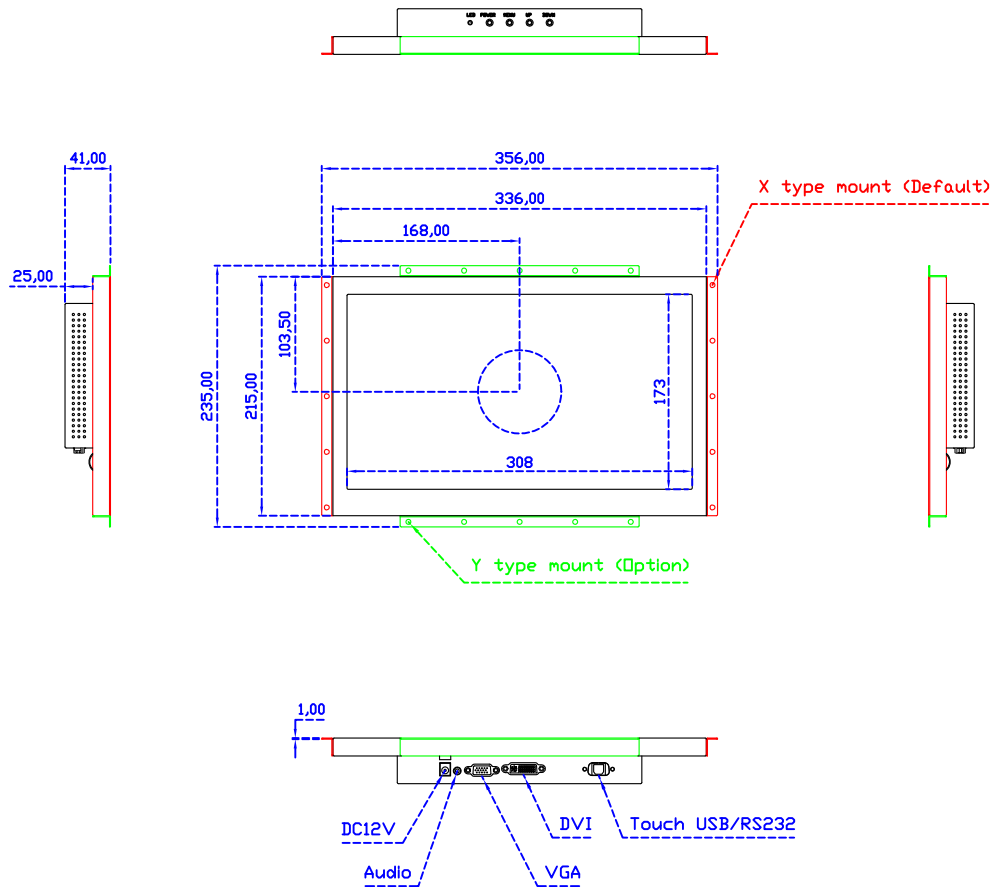

AIM-TMPCTU140-T01W V

AIM-TMPCTU140-T01W Y

3 Year Warranty
LCD Panel 1 Year

14" Touch Monitor.
 (VESA Mount)

AIM-TMxxxx140-T01W

14" Embedded Touch Monitor.
(Open Frame)

AIM-TMOPxxxx140-T01W

14" Desktop Touch Monitor.
(Foldable Stand)

AIM-TMxxxx140-T01W A

14" Desktop Touch Monitor.
(PQS Stand)

AIM-TMxxx140-T01W V

14" Desktop Touch Monitor.
(Ergonomic Stand)

AIM-TMxxxx140-T01W Y