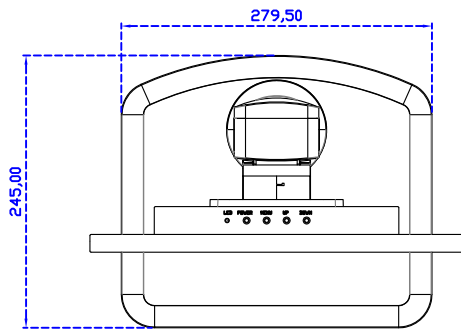

AIM-TMPCTU140-T01W V

AIM-TMPCTU140-T01W Y

3 Year Warranty
LCD Panel 1 Year

14" Touch Monitor.
 (VESA Mount)

AIM-TMxxxx140-T01W

14" Embedded Touch Monitor.
(Open Frame)

AIM-TMOPxxxx140-T01W

14" Desktop Touch Monitor.
(Foldable Stand)

AIM-TMxxxx140-T01W A

14" Desktop Touch Monitor.
(PQS Stand)

AIM-TMxxx140-T01W V

14" Desktop Touch Monitor.
(Ergonomic Stand)

AIM-TMxxxx140-T01W Y