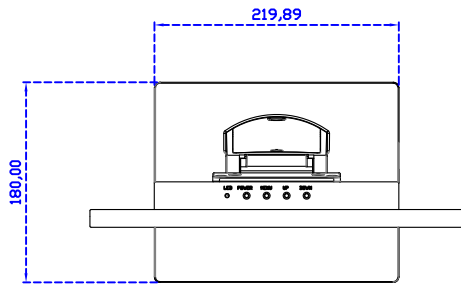

AIM-TMPCTU140-T01W V

AIM-TMPCTU140-T01W Y

3 Year Warranty
LCD Panel 1 Year

14" Touch Monitor.
 (VESA Mount)

AIM-TMxxxx140-T01W

14" Embedded Touch Monitor.
(Open Frame)

AIM-TMOPxxxx140-T01W

14" Desktop Touch Monitor.
(Foldable Stand)

AIM-TMxxxx140-T01W A

14" Desktop Touch Monitor.
(PQS Stand)

AIM-TMxxx140-T01W V

14" Desktop Touch Monitor.
(Ergonomic Stand)

AIM-TMxxxx140-T01W Y