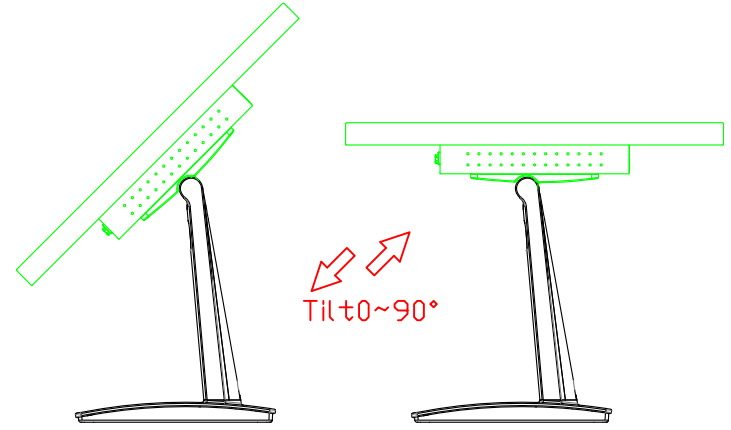

AIM-TMPCTU140-T01W V

AIM-TMPCTU140-T01W Y

3 Year Warranty
LCD Panel 1 Year

14" Touch Monitor.
 (VESA Mount)

AIM-TMxxxx140-T01W

14" Embedded Touch Monitor.
(Open Frame)

AIM-TMOPxxxx140-T01W

14" Desktop Touch Monitor.
(Foldable Stand)

AIM-TMxxxx140-T01W A

14" Desktop Touch Monitor.
(PQS Stand)

AIM-TMxxx140-T01W V

14" Desktop Touch Monitor.
(Ergonomic Stand)

AIM-TMxxxx140-T01W Y