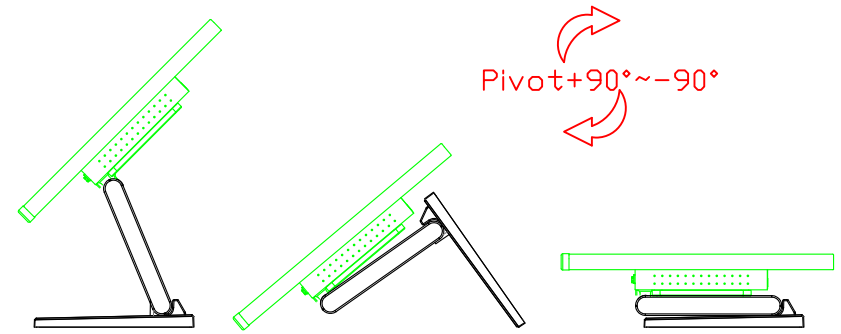

AIM-TMPCTU140-T01W V

AIM-TMPCTU140-T01W Y

3 Year Warranty
LCD Panel 1 Year

14" Touch Monitor.
 (VESA Mount)

AIM-TMxxxx140-T01W

14" Embedded Touch Monitor.
(Open Frame)

AIM-TMOPxxxx140-T01W

14" Desktop Touch Monitor.
(Foldable Stand)

AIM-TMxxxx140-T01W A

14" Desktop Touch Monitor.
(PQS Stand)

AIM-TMxxx140-T01W V

14" Desktop Touch Monitor.
(Ergonomic Stand)

AIM-TMxxxx140-T01W Y