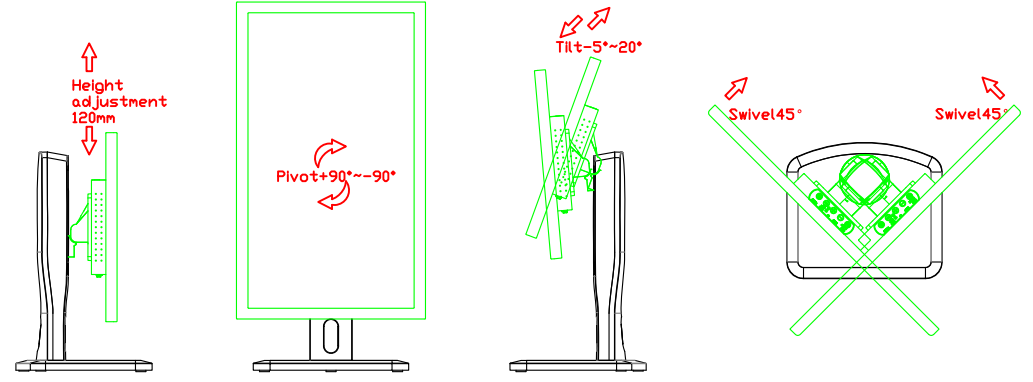

AIM-TMPCTU140-T01W V

AIM-TMPCTU140-T01W Y

3 Year Warranty
LCD Panel 1 Year

14" Touch Monitor.
 (VESA Mount)

AIM-TMxxxx140-T01W

14" Embedded Touch Monitor.
(Open Frame)

AIM-TMOPxxxx140-T01W

14" Desktop Touch Monitor.
(Foldable Stand)

AIM-TMxxxx140-T01W A

14" Desktop Touch Monitor.
(PQS Stand)

AIM-TMxxx140-T01W V

14" Desktop Touch Monitor.
(Ergonomic Stand)

AIM-TMxxxx140-T01W Y