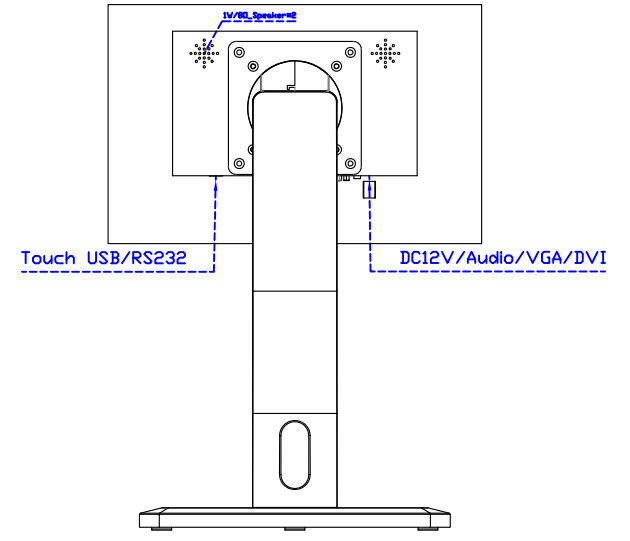

AIM-TMPCTU140-T01W V

AIM-TMPCTU140-T01W Y

3 Year Warranty
LCD Panel 1 Year

14" Touch Monitor.
 (VESA Mount)

AIM-TMxxxx140-T01W

14" Embedded Touch Monitor.
(Open Frame)

AIM-TMOPxxxx140-T01W

14" Desktop Touch Monitor.
(Foldable Stand)

AIM-TMxxxx140-T01W A

14" Desktop Touch Monitor.
(PQS Stand)

AIM-TMxxx140-T01W V

14" Desktop Touch Monitor.
(Ergonomic Stand)

AIM-TMxxxx140-T01W Y