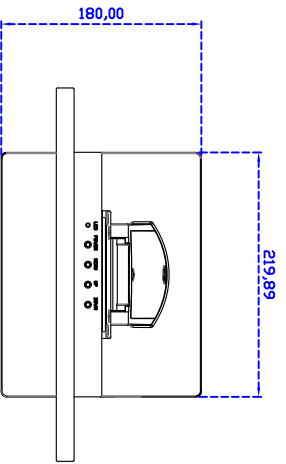

14" Desktop Touch Monitor.

AIM-TMxxxx140-T01wV