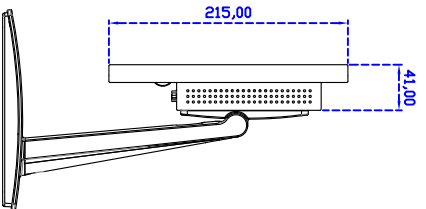

14" Desktop Touch Monitor.

AIM-TMxxxx140-T01wV