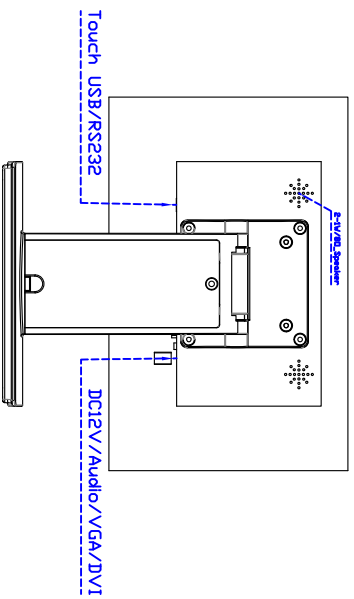

14" Desktop Touch Monitor.

AIM-TMxxxx140-T01wV