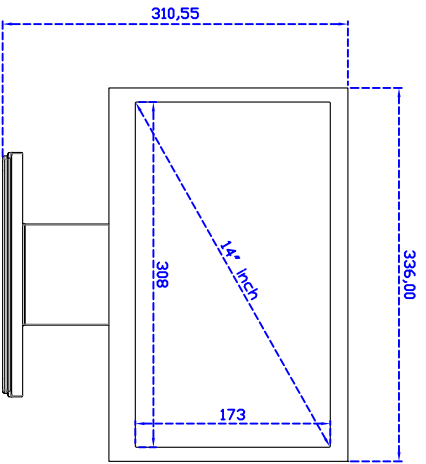

14" Desktop Touch Monitor.

AIM-TMxxxx140-T01wV