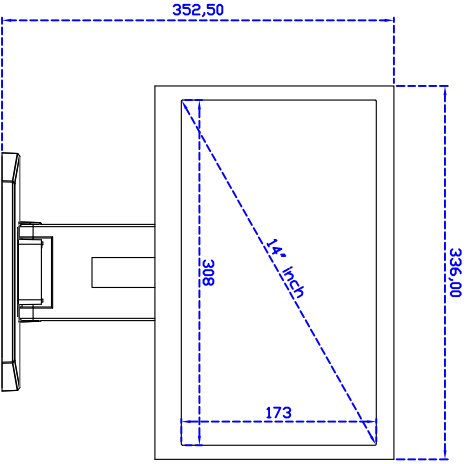

14" Desktop Touch Monitor.

AIM-TMxxx140-T01WA