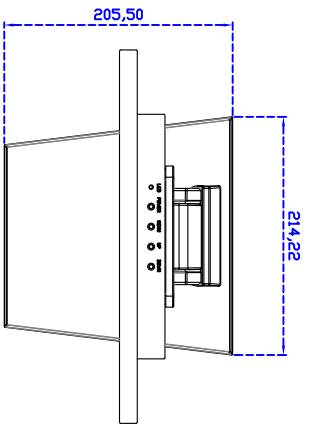

14" Desktop Touch Monitor.

AIM-TMxxx140-T01WA