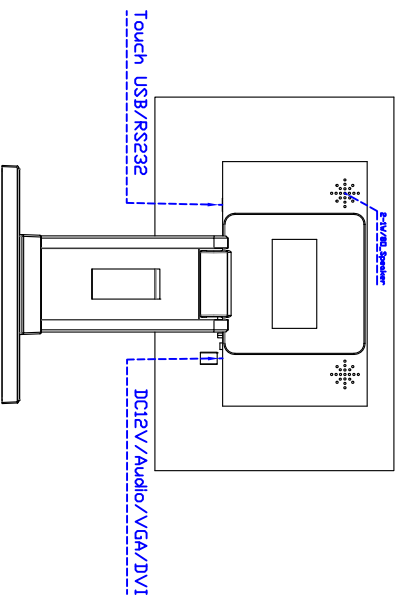

14" Desktop Touch Monitor.

AIM-TMxxx140-T01WA