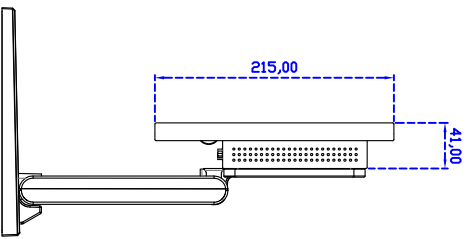

14" Desktop Touch Monitor.

AIM-TMxxx140-T01WA