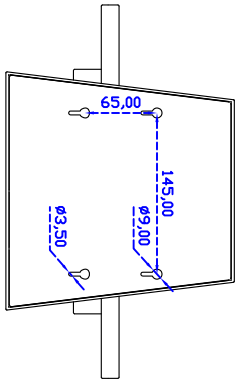

14" Desktop Touch Monitor.

AIM-TMxxx140-T01WA