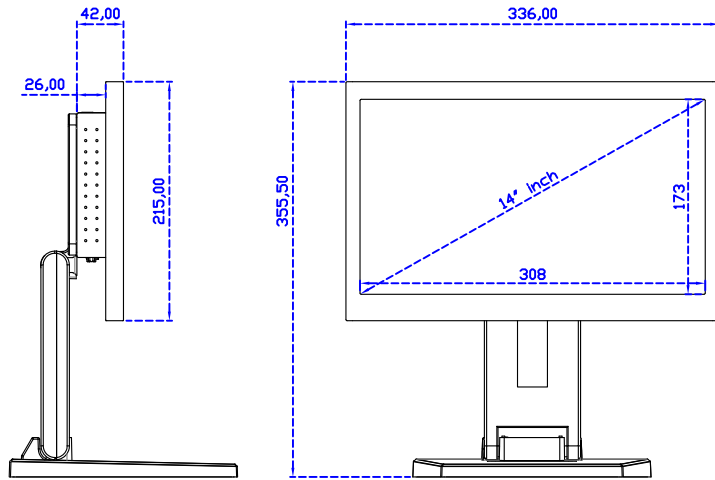

POS Stand (1.1kg)

AIM-TMPCTU140-R03W Y

USB (Multi-Touch*10)

Ergonomic Stand (3kg)

14" Projected capacitive Multi-Touch Monitor

Display Specifications :

Active Area	309 × 173 mm
Pixel Pitch	0.537 × 0.1611 mm
Brightness	390 cd/m ²
Contrast Ratio	800 : 1
Resolution	1920 x 1080 (Full HD)
Viewing Angle	L/R170° ; U/D170°
Response Time	12ms (Tr + Tf)
Display Colors	262K
Display Modes	800×600 ; 1024×768 ; 1280×720 ; 1280×800 ; 1280×1024 ; 1360×768 ; 1440×900 ; 1680×1050 ; 1920×1080
Signal input	VGA ; Audio ; Display Port ; HDMI
Speaker	1W (8Ω) × 2
OSD Keyboard	⊙Power ⊙Auto adjust ⊕+ ⊖- ⊙Menu
Power Source	DC 12V (DC Jack Φ2.1mm)
Power Consumption	≤10w
Storage 、 Operation	-20~60°C ; 0~50°C
VESA	75×75 ; 100×100 mm
Casing Colors	Black (OEM other colors)
Casing Size 、 Weight	336 × 215 × 42 mm ; 2.1 kg (W×H×D) (Without Stand)
Carton 、 gross weight	550 × 400 × 180 mm ; 3.7 kg (W×H×D)
Accessory	VGA cable/HDMI cable/Audio cable/AC90~260V Adapter/Power cable/USB cable/Cleaning wipes/Driver Disk ※DP cable (Optional)

AIM-TMPCTU140-R03W V

AIM-TMPCTU140-R03W Y

3 Year Warranty
LCD Panel 1 Year

14" Touch Monitor.
 (VESA Mount)

AIM-TMxxxx140-R03W

14" Embedded Touch Monitor.
(Open Frame)

AIM-TMOPxxxx140-R03W

14" Desktop Touch Monitor.
(Foldable Stand)

AIM-TMxxxx140-R03W A

14" Desktop Touch Monitor.
(POS Stand)

AIM-TMxxxx140-R03W V

14" Desktop Touch Monitor.
(Ergonomic Stand)

AIM-TMxxx140-R03W Y