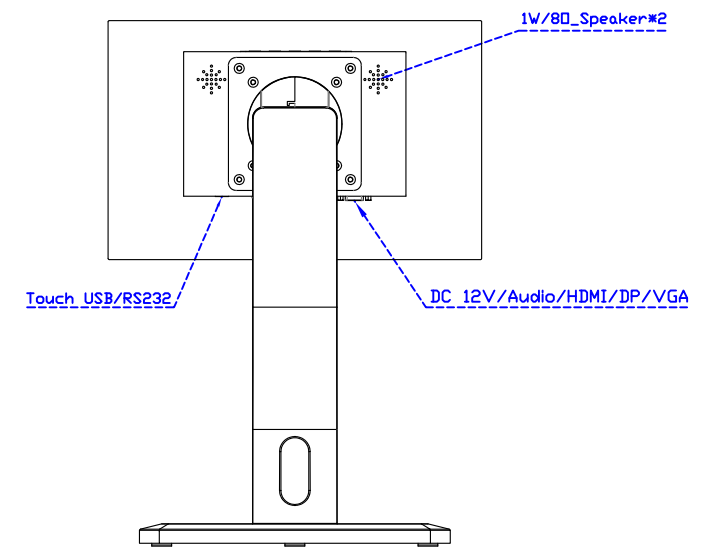

Software Feature :

Draw Test	Position and linearity verification
Controller	Support multiple controllers
Languages	English · Simple Chinese · Traditional Chinese · Japanese · French · German · Spanish · Korean · Arabic · Czech · Danish · Dutch · Greek · Hungarian · Italian · Norwegian · Russian · Polish · Portuguese · Slovenian · Swedish · Thai · Turkish
Mouse Emulator	Right / left button emulation. Auto Right / left Click (PDA function)
Touch Style	Drawing a Mode · button a Mode · Touch Off/ on Switch
Double Click	Configurable double click speed · Configurable double click area
Sound Modes	No sound · Touch down · Touch up
Display Support	display rotation · Support multiple monitors
Division Pattern	Support two halves and four parts with touch function, you can also create your own division patterns.
Settings:	
Edge compensation	Support edge compensation and you can also add your own numbers for it.
Support O.S	All Windows-32/64bit O.S Android ; Linux ; MAC

AIM-TMPCTU140-R03W V

AIM-TMPCTU140-R03W Y

3 Year Warranty
LCD Panel 1 Year

14" Touch Monitor.
 (VESA Mount)

AIM-TMxxxx140-R03W

14" Embedded Touch Monitor.
(Open Frame)

AIM-TMOPxxxx140-R03W

14" Desktop Touch Monitor.
(Foldable Stand)

AIM-TMxxxx140-R03W A

14" Desktop Touch Monitor.
(POS Stand)

AIM-TMxxxx140-R03W V

14" Desktop Touch Monitor.
(Ergonomic Stand)

AIM-TMxxx140-R03W Y