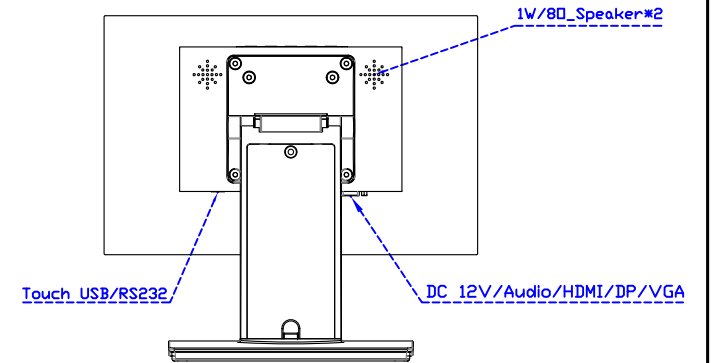

Software Feature :

Draw Test	Position and linearity verification
Controller	Support multiple controllers
Languages	English · Simple Chinese · Traditional Chinese · Japanese · French · German · Spanish · Korean · Arabic · Czech · Danish · Dutch · Greek · Hungarian · Italian · Norwegian · Russian · Polish · Portuguese · Slovenian · Swedish · Thai · Turkish
Mouse Emulator	Right / left button emulation. Auto Right / left Click (PDA function)
Touch Style	Drawing a Mode · button a Mode · Touch Off/ on Switch
Double Click	Configurable double click speed · Configurable double click area
Sound Modes	No sound · Touch down · Touch up
Display Support	display rotation · Support multiple monitors
Division Pattern	Support two halves and four parts with touch function, you can also create your own division patterns.
Settings:	
Edge compensation	Support edge compensation and you can also add your own numbers for it.
Support O.S	All Windows-32/64bit O.S Android ; Linux ; MAC

AIM-TMPCTU140-R03W V

AIM-TMPCTU140-R03W Y

3 Year Warranty
LCD Panel 1 Year

14" Touch Monitor.
 (VESA Mount)

AIM-TMxxxx140-R03W

14" Embedded Touch Monitor.
(Open Frame)

AIM-TMOPxxxx140-R03W

14" Desktop Touch Monitor.
(Foldable Stand)

AIM-TMxxxx140-R03W A

14" Desktop Touch Monitor.
(POS Stand)

AIM-TMxxxx140-R03W V

14" Desktop Touch Monitor.
(Ergonomic Stand)

AIM-TMxxx140-R03W Y