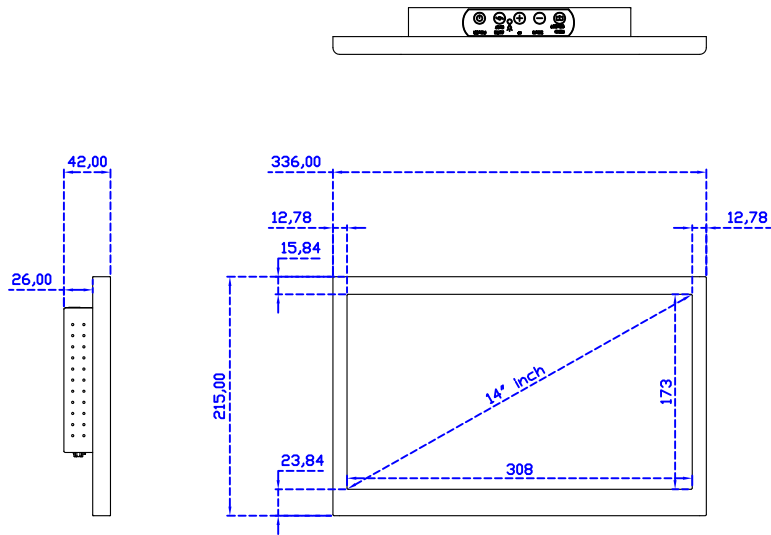

14" Touch Monitor.
(VESA Mount)

AIM-TMxxxx140-R03W