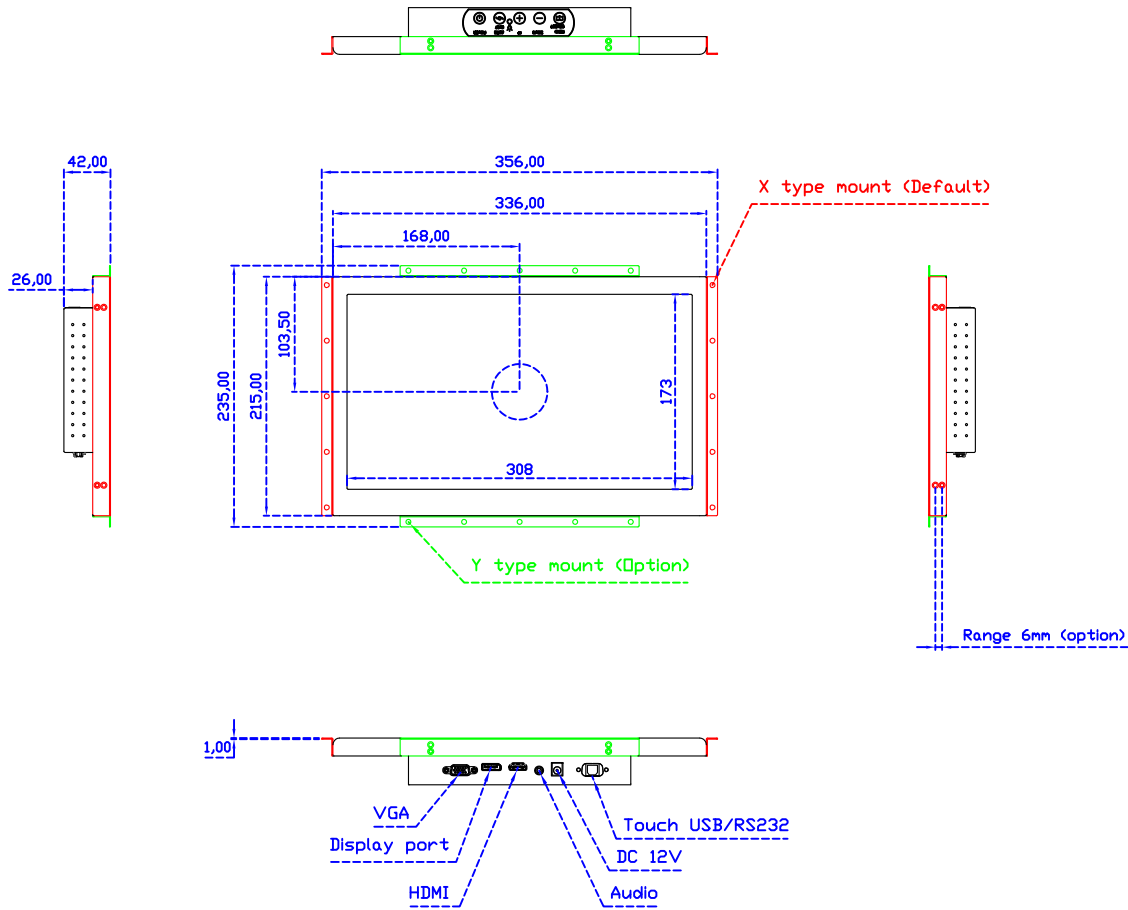

Software Feature :

Draw Test	Position and linearity verification
Controller	Support multiple controllers
Languages	English · Simple Chinese · Traditional Chinese · Japanese · French · German · Spanish · Korean · Arabic · Czech · Danish · Dutch · Greek · Hungarian · Italian · Norwegian · Russian · Polish · Portuguese · Slovenian · Swedish · Thai · Turkish
Mouse Emulator	Right / left button emulation. Auto Right / left Click (PDA function)
Touch Style	Drawing a Mode · button a Mode · Touch Off/ on Switch
Double Click	Configurable double click speed · Configurable double click area
Sound Modes	No sound · Touch down · Touch up
Display Support	display rotation · Support multiple monitors
Division Pattern	Support two halves and four parts with touch function, you can also create your own division patterns.
Settings:	
Edge compensation	Support edge compensation and you can also add your own numbers for it.
Support O.S	All Windows-32/64bit O.S Android ; Linux ; MAC

AIM-TMPCTU140-R03W V

AIM-TMPCTU140-R03W Y

3 Year Warranty
LCD Panel 1 Year

14" Touch Monitor.
 (VESA Mount)

AIM-TMxxxx140-R03W

14" Embedded Touch Monitor.
(Open Frame)

AIM-TMOPxxxx140-R03W

14" Desktop Touch Monitor.
(Foldable Stand)

AIM-TMxxxx140-R03W A

14" Desktop Touch Monitor.
(POS Stand)

AIM-TMxxxx140-R03W V

14" Desktop Touch Monitor.
(Ergonomic Stand)

AIM-TMxxx140-R03W Y