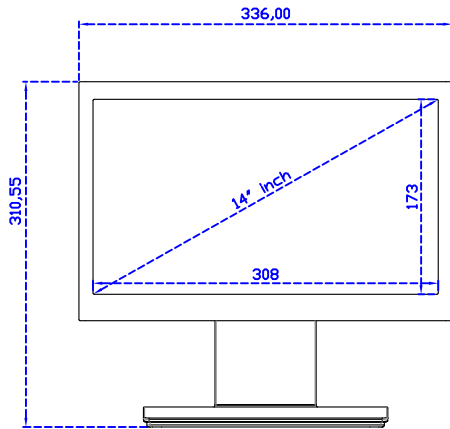

POS Stand (1.1kg)

AIM-TMPCTU140-R03W Y

USB (Multi-Touch*10)

Ergonomic Stand (3kg)

14" Projected capacitive Multi-Touch Monitor

Display Specifications :

Active Area	309 × 173 mm
Pixel Pitch	0.537 × 0.1611 mm
Brightness	390 cd/m ²
Contrast Ratio	800 : 1
Resolution	1920 x 1080 (Full HD)
Viewing Angle	L/R170° ; U/D170°
Response Time	12ms (Tr + Tf)
Display Colors	262K
Display Modes	800×600 ; 1024×768 ; 1280×720 ; 1280×800 ; 1280×1024 ; 1360×768 ; 1440×900 ; 1680×1050 ; 1920×1080
Signal input	VGA ; Audio ; Display Port ; HDMI
Speaker	1W (8Ω) × 2
OSD Keyboard	⊙Power ⊙Auto adjust ⊕+ ⊖- ⊙Menu
Power Source	DC 12V (DC Jack Φ2.1mm)
Power Consumption	≤10w
Storage 、 Operation	-20~60°C ; 0~50°C
VESA	75×75 ; 100×100 mm
Casing Colors	Black (OEM other colors)
Casing Size 、 Weight	336 × 215 × 42 mm ; 2.1 kg (W×H×D) (Without Stand)
Carton 、 gross weight	550 × 400 × 180 mm ; 3.7 kg (W×H×D)
Accessory	VGA cable/HDMI cable/Audio cable/AC90~260V Adapter/Power cable/USB cable/Cleaning wipes/Driver Disk ※DP cable (Optional)

AIM-TMPCTU140-R03W V

AIM-TMPCTU140-R03W Y

3 Year Warranty
LCD Panel 1 Year

14" Touch Monitor.
 (VESA Mount)

AIM-TMxxxx140-R03W

14" Embedded Touch Monitor.
(Open Frame)

AIM-TMOPxxxx140-R03W

14" Desktop Touch Monitor.
(Foldable Stand)

AIM-TMxxxx140-R03W A

14" Desktop Touch Monitor.
(POS Stand)

AIM-TMxxxx140-R03W V

14" Desktop Touch Monitor.
(Ergonomic Stand)

AIM-TMxxx140-R03W Y