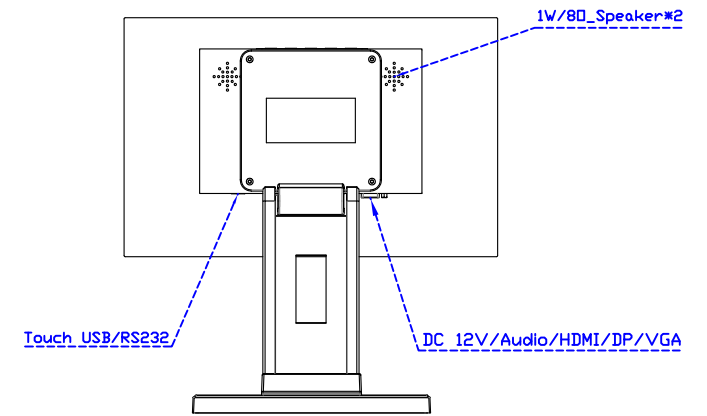

Software Feature :

Draw Test	Position and linearity verification
Controller	Support multiple controllers
Languages	English · Simple Chinese · Traditional Chinese · Japanese · French · German · Spanish · Korean · Arabic · Czech · Danish · Dutch · Greek · Hungarian · Italian · Norwegian · Russian · Polish · Portuguese · Slovenian · Swedish · Thai · Turkish
Mouse Emulator	Right / left button emulation. Auto Right / left Click (PDA function)
Touch Style	Drawing a Mode · button a Mode · Touch Off/ on Switch
Double Click	Configurable double click speed · Configurable double click area
Sound Modes	No sound · Touch down · Touch up
Display Support	display rotation · Support multiple monitors
Division Pattern	Support two halves and four parts with touch function, you can also create your own division patterns.
Settings:	
Edge compensation	Support edge compensation and you can also add your own numbers for it.
Support O.S	All Windows-32/64bit O.S Android ; Linux ; MAC

AIM-TMPCTU140-R03W V

AIM-TMPCTU140-R03W Y

3 Year Warranty
LCD Panel 1 Year

14" Touch Monitor.
 (VESA Mount)

AIM-TMxxxx140-R03W

14" Embedded Touch Monitor.
(Open Frame)

AIM-TMOPxxxx140-R03W

14" Desktop Touch Monitor.
(Foldable Stand)

AIM-TMxxxx140-R03W A

14" Desktop Touch Monitor.
(POS Stand)

AIM-TMxxxx140-R03W V

14" Desktop Touch Monitor.
(Ergonomic Stand)

AIM-TMxxx140-R03W Y