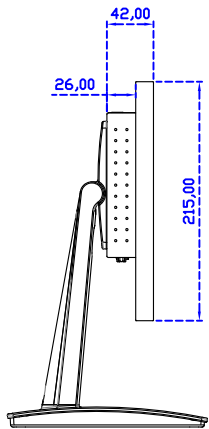

Software Feature :

Draw Test	Position and linearity verification
Controller	Support multiple controllers
Languages	English · Simple Chinese · Traditional Chinese · Japanese · French · German · Spanish · Korean · Arabic · Czech · Danish · Dutch · Greek · Hungarian · Italian · Norwegian · Russian · Polish · Portuguese · Slovenian · Swedish · Thai · Turkish
Mouse Emulator	Right / left button emulation. Auto Right / left Click (PDA function)
Touch Style	Drawing a Mode · button a Mode · Touch Off/ on Switch
Double Click	Configurable double click speed · Configurable double click area
Sound Modes	No sound · Touch down · Touch up
Display Support	display rotation · Support multiple monitors
Division Pattern	Support two halves and four parts with touch function, you can also create your own division patterns.
Settings:	
Edge compensation	Support edge compensation and you can also add your own numbers for it.
Support O.S	All Windows-32/64bit O.S Android ; Linux ; MAC

AIM-TMPCTU140-R03W V

AIM-TMPCTU140-R03W Y

3 Year Warranty
LCD Panel 1 Year

14" Touch Monitor.
 (VESA Mount)

AIM-TMxxxx140-R03W

14" Embedded Touch Monitor.
(Open Frame)

AIM-TMOPxxxx140-R03W

14" Desktop Touch Monitor.
(Foldable Stand)

AIM-TMxxxx140-R03W A

14" Desktop Touch Monitor.
(POS Stand)

AIM-TMxxxx140-R03W V

14" Desktop Touch Monitor.
(Ergonomic Stand)

AIM-TMxxx140-R03W Y