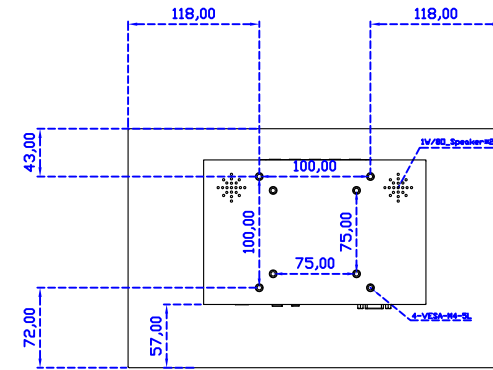

14" Touch Monitor.
(VESA Mount)

AIM-TMxxxx140-R03W