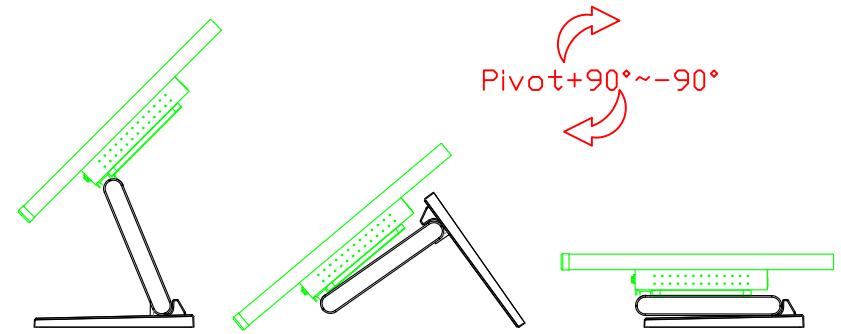

Software Feature :

Draw Test	Position and linearity verification
Controller	Support multiple controllers
Languages	English · Simple Chinese · Traditional Chinese · Japanese · French · German · Spanish · Korean · Arabic · Czech · Danish · Dutch · Greek · Hungarian · Italian · Norwegian · Russian · Polish · Portuguese · Slovenian · Swedish · Thai · Turkish
Mouse Emulator	Right / left button emulation. Auto Right / left Click (PDA function)
Touch Style	Drawing a Mode · button a Mode · Touch Off/ on Switch
Double Click	Configurable double click speed · Configurable double click area
Sound Modes	No sound · Touch down · Touch up
Display Support	display rotation · Support multiple monitors
Division Pattern	Support two halves and four parts with touch function, you can also create your own division patterns.
Settings:	
Edge compensation	Support edge compensation and you can also add your own numbers for it.
Support O.S	All Windows-32/64bit O.S Android ; Linux ; MAC

AIM-TMPCTU140-R03W V

AIM-TMPCTU140-R03W Y

3 Year Warranty
LCD Panel 1 Year

14" Touch Monitor.
 (VESA Mount)

AIM-TMxxxx140-R03W

14" Embedded Touch Monitor.
(Open Frame)

AIM-TMOPxxxx140-R03W

14" Desktop Touch Monitor.
(Foldable Stand)

AIM-TMxxxx140-R03W A

14" Desktop Touch Monitor.
(POS Stand)

AIM-TMxxxx140-R03W V

14" Desktop Touch Monitor.
(Ergonomic Stand)

AIM-TMxxx140-R03W Y