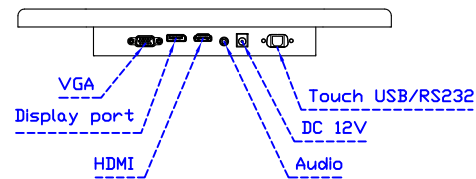

Software Feature :

Draw Test	Position and linearity verification
Controller	Support multiple controllers
Languages	English · Simple Chinese · Traditional Chinese · Japanese · French · German · Spanish · Korean · Arabic · Czech · Danish · Dutch · Greek · Hungarian · Italian · Norwegian · Russian · Polish · Portuguese · Slovenian · Swedish · Thai · Turkish
Mouse Emulator	Right / left button emulation. Auto Right / left Click (PDA function)
Touch Style	Drawing a Mode · button a Mode · Touch Off/ on Switch
Double Click	Configurable double click speed · Configurable double click area
Sound Modes	No sound · Touch down · Touch up
Display Support	display rotation · Support multiple monitors
Division Pattern	Support two halves and four parts with touch function, you can also create your own division patterns.
Settings:	
Edge compensation	Support edge compensation and you can also add your own numbers for it.
Support O.S	All Windows-32/64bit O.S Android ; Linux ; MAC

AIM-TMPCTU140-R03W V

AIM-TMPCTU140-R03W Y

3 Year Warranty
LCD Panel 1 Year

14" Touch Monitor.
 (VESA Mount)

AIM-TMxxxx140-R03W

14" Embedded Touch Monitor.
(Open Frame)

AIM-TMOPxxxx140-R03W

14" Desktop Touch Monitor.
(Foldable Stand)