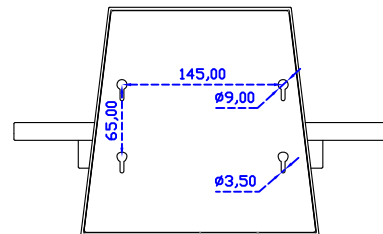

AIM-TMPCTU140-R01W V

AIM-TMPCTU140-R01W Y

3 Year Warranty
LCD Panel 1 Year

14" Touch Monitor.
(VESA Mount)

AIM-TMxxxx140-R01W

14" Embedded Touch Monitor.
(Open Frame)

AIM-TMOPxxxx140-R01W

14" Desktop Touch Monitor.
(Foldable Stand)

AIM-TMxxxx140-R01W A

14" Desktop Touch Monitor.
(PIS Stand)

AIM-TMxxx140-R01W V

14" Desktop Touch Monitor.
(Ergonomic Stand)

AIM-TMxxxx140-R01W Y