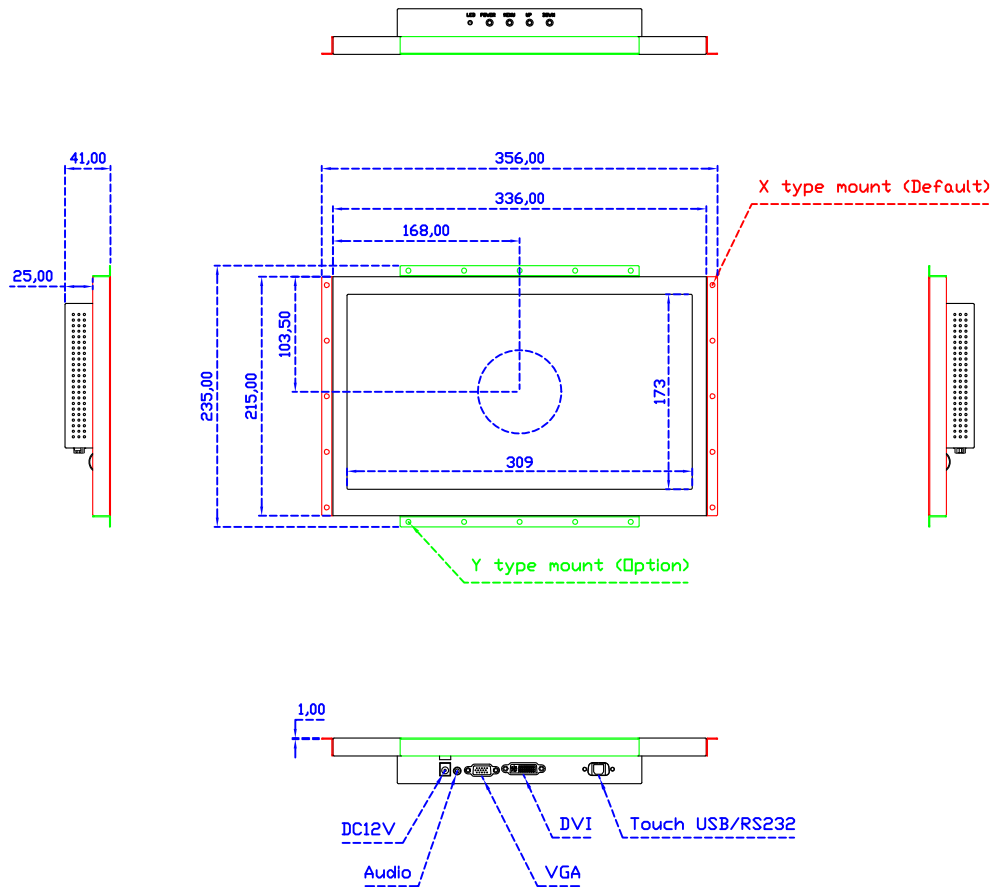

Software Feature :

Draw Test	Position and linearity verification
Controller	Support multiple controllers
Languages	English · Simple Chinese · Traditional Chinese · Japanese · French · German · Spanish · Korean · Arabic · Czech · Danish · Dutch · Greek · Hungarian · Italian · Norwegian · Russian · Polish · Portuguese · Slovenian · Swedish · Thai · Turkish
Mouse Emulator	Right / left button emulation. Auto Right / left Click (PDA function)
Touch Style	Drawing a Mode · button a Mode · Touch Off/ on Switch
Double Click	Configurable double click speed · Configurable double click area
Sound Modes	No sound · Touch down · Touch up
Display Support	display rotation · Support multiple monitors
Division Pattern	Support two halves and four parts with touch function, you can also create
Settings:	your own division patterns.
Edge compensation	Support edge compensation and you can also add your own numbers for it.
Support O.S	All Windows-32/64bit O.S Android ; Linux ; MAC

AIM-TMPCTU140-R01W V

AIM-TMPCTU140-R01W Y

3 Year Warranty
LCD Panel 1 Year

14" Touch Monitor.
(VESA Mount)

AIM-TMxxxx140-R01W

14" Embedded Touch Monitor.
(Open Frame)

AIM-TMOPxxxx140-R01W

14" Desktop Touch Monitor.
(Foldable Stand)

AIM-TMxxxx140-R01W A

14" Desktop Touch Monitor.
(PIS Stand)

AIM-TMxxx140-R01W V

14" Desktop Touch Monitor.
(Ergonomic Stand)

AIM-TMxxxx140-R01W Y