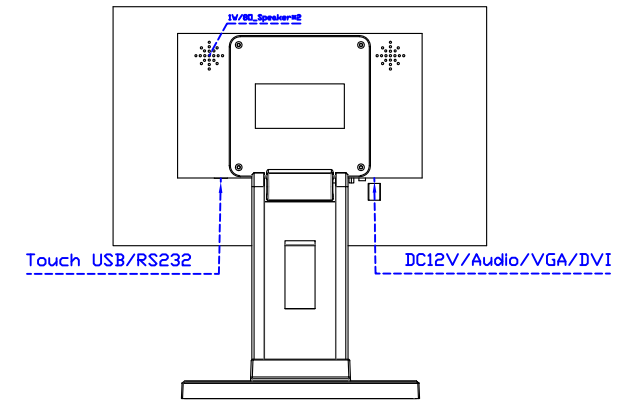

Software Feature :

Draw Test	Position and linearity verification
Controller	Support multiple controllers
Languages	English · Simple Chinese · Traditional Chinese · Japanese · French · German · Spanish · Korean · Arabic · Czech · Danish · Dutch · Greek · Hungarian · Italian · Norwegian · Russian · Polish · Portuguese · Slovenian · Swedish · Thai · Turkish
Mouse Emulator	Right / left button emulation. Auto Right / left Click (PDA function)
Touch Style	Drawing a Mode · button a Mode · Touch Off/ on Switch
Double Click	Configurable double click speed · Configurable double click area
Sound Modes	No sound · Touch down · Touch up
Display Support	display rotation · Support multiple monitors
Division Pattern	Support two halves and four parts with touch function, you can also create
Settings:	your own division patterns.
Edge compensation	Support edge compensation and you can also add your own numbers for it.
Support O.S	All Windows-32/64bit O.S Android ; Linux ; MAC

AIM-TMPCTU140-R01W V

AIM-TMPCTU140-R01W Y

3 Year Warranty
LCD Panel 1 Year

14" Touch Monitor.
(VESA Mount)

AIM-TMxxxx140-R01W

14" Embedded Touch Monitor.
(Open Frame)

AIM-TMOPxxxx140-R01W

14" Desktop Touch Monitor.
(Foldable Stand)

AIM-TMxxxx140-R01W A

14" Desktop Touch Monitor.
(PIS Stand)

AIM-TMxxx140-R01W V

14" Desktop Touch Monitor.
(Ergonomic Stand)

AIM-TMxxxx140-R01W Y