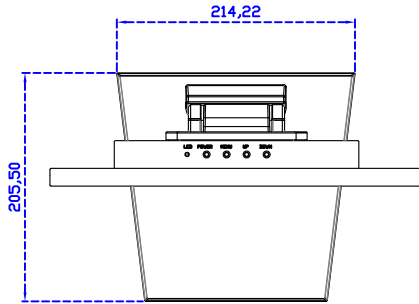

AIM-TMPCTU140-R01W V

AIM-TMPCTU140-R01W Y

3 Year Warranty
LCD Panel 1 Year

14" Touch Monitor.
(VESA Mount)

AIM-TMxxxx140-R01W

14" Embedded Touch Monitor.
(Open Frame)

AIM-TMOPxxxx140-R01W

14" Desktop Touch Monitor.
(Foldable Stand)

AIM-TMxxxx140-R01W A

14" Desktop Touch Monitor.
(PIS Stand)

AIM-TMxxx140-R01W V

14" Desktop Touch Monitor.
(Ergonomic Stand)

AIM-TMxxxx140-R01W Y