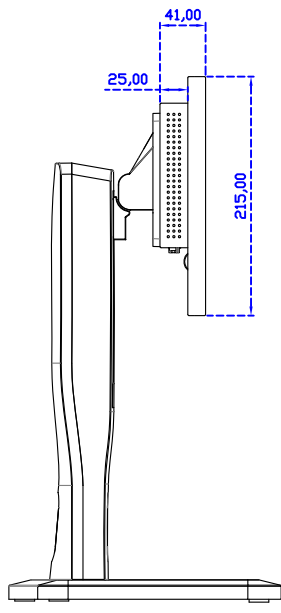

AIM-TMPCTU140-R01W V

AIM-TMPCTU140-R01W Y

3 Year Warranty
LCD Panel 1 Year

14" Touch Monitor.
(VESA Mount)

AIM-TMxxxx140-R01W

14" Embedded Touch Monitor.
(Open Frame)

AIM-TMOPxxxx140-R01W

14" Desktop Touch Monitor.
(Foldable Stand)

AIM-TMxxxx140-R01W A

14" Desktop Touch Monitor.
(PIS Stand)

AIM-TMxxx140-R01W V

14" Desktop Touch Monitor.
(Ergonomic Stand)

AIM-TMxxxx140-R01W Y