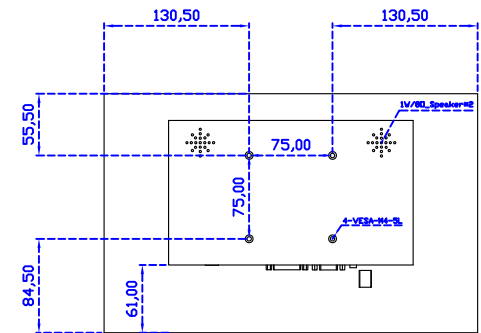

14" Touch Monitor.
(VESA Mount)

AIM-TMxxxx140-R01W