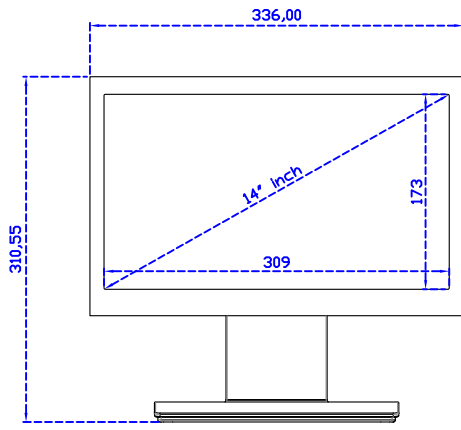

Software Feature :

Draw Test	Position and linearity verification
Controller	Support multiple controllers
Languages	English · Simple Chinese · Traditional Chinese · Japanese · French · German · Spanish · Korean · Arabic · Czech · Danish · Dutch · Greek · Hungarian · Italian · Norwegian · Russian · Polish · Portuguese · Slovenian · Swedish · Thai · Turkish
Mouse Emulator	Right / left button emulation. Auto Right / left Click (PDA function)
Touch Style	Drawing a Mode · button a Mode · Touch Off/ on Switch
Double Click	Configurable double click speed · Configurable double click area
Sound Modes	No sound · Touch down · Touch up
Display Support	display rotation · Support multiple monitors
Division Pattern	Support two halves and four parts with touch function, you can also create
Settings:	your own division patterns.
Edge compensation	Support edge compensation and you can also add your own numbers for it.
Support O.S	All Windows-32/64bit O.S Android ; Linux ; MAC

AIM-TMPCTU140-R01W V

AIM-TMPCTU140-R01W Y

3 Year Warranty
LCD Panel 1 Year

14" Touch Monitor.
(VESA Mount)

AIM-TMxxxx140-R01W

14" Embedded Touch Monitor.
(Open Frame)

AIM-TMOPxxxx140-R01W

14" Desktop Touch Monitor.
(Foldable Stand)

AIM-TMxxxx140-R01W A

14" Desktop Touch Monitor.
(PIS Stand)

AIM-TMxxx140-R01W V

14" Desktop Touch Monitor.
(Ergonomic Stand)

AIM-TMxxxx140-R01W Y