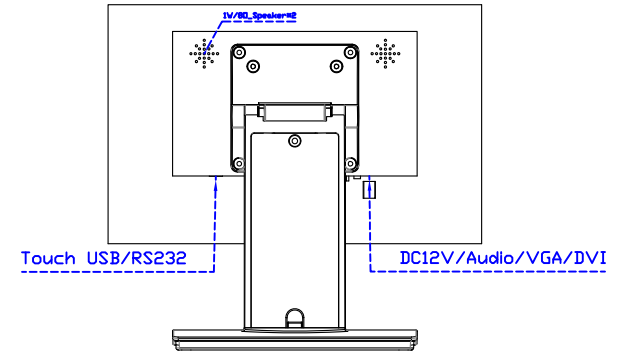

Software Feature :

Draw Test	Position and linearity verification
Controller	Support multiple controllers
Languages	English · Simple Chinese · Traditional Chinese · Japanese · French · German · Spanish · Korean · Arabic · Czech · Danish · Dutch · Greek · Hungarian · Italian · Norwegian · Russian · Polish · Portuguese · Slovenian · Swedish · Thai · Turkish
Mouse Emulator	Right / left button emulation. Auto Right / left Click (PDA function)
Touch Style	Drawing a Mode · button a Mode · Touch Off/ on Switch
Double Click	Configurable double click speed · Configurable double click area
Sound Modes	No sound · Touch down · Touch up
Display Support	display rotation · Support multiple monitors
Division Pattern	Support two halves and four parts with touch function, you can also create
Settings:	your own division patterns.
Edge compensation	Support edge compensation and you can also add your own numbers for it.
Support O.S	All Windows-32/64bit O.S Android ; Linux ; MAC

AIM-TMPCTU140-R01W V

AIM-TMPCTU140-R01W Y

3 Year Warranty
LCD Panel 1 Year

14" Touch Monitor.
(VESA Mount)

AIM-TMxxxx140-R01W

14" Embedded Touch Monitor.
(Open Frame)

AIM-TMOPxxxx140-R01W

14" Desktop Touch Monitor.
(Foldable Stand)

AIM-TMxxxx140-R01W A

14" Desktop Touch Monitor.
(PIS Stand)

AIM-TMxxx140-R01W V

14" Desktop Touch Monitor.
(Ergonomic Stand)

AIM-TMxxxx140-R01W Y