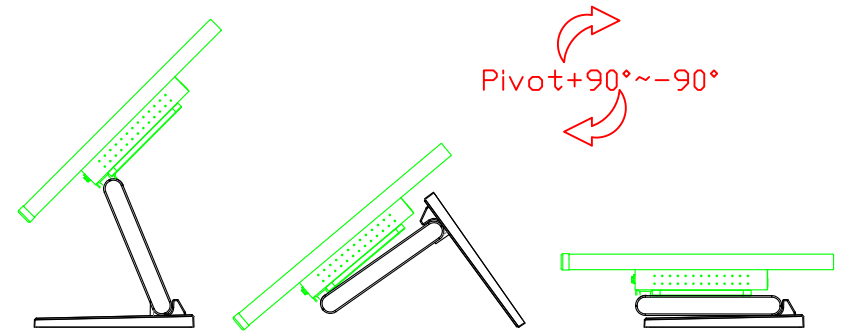

Software Feature :

Draw Test	Position and linearity verification
Controller	Support multiple controllers
Languages	English · Simple Chinese · Traditional Chinese · Japanese · French · German · Spanish · Korean · Arabic · Czech · Danish · Dutch · Greek · Hungarian · Italian · Norwegian · Russian · Polish · Portuguese · Slovenian · Swedish · Thai · Turkish
Mouse Emulator	Right / left button emulation. Auto Right / left Click (PDA function)
Touch Style	Drawing a Mode · button a Mode · Touch Off/ on Switch
Double Click	Configurable double click speed · Configurable double click area
Sound Modes	No sound · Touch down · Touch up
Display Support	display rotation · Support multiple monitors
Division Pattern	Support two halves and four parts with touch function, you can also create
Settings:	your own division patterns.
Edge compensation	Support edge compensation and you can also add your own numbers for it.
Support O.S	All Windows-32/64bit O.S Android ; Linux ; MAC

AIM-TMPCTU140-R01W V

AIM-TMPCTU140-R01W Y

3 Year Warranty
LCD Panel 1 Year

14" Touch Monitor.
(VESA Mount)

AIM-TMxxxx140-R01W

14" Embedded Touch Monitor.
(Open Frame)

AIM-TMOPxxxx140-R01W

14" Desktop Touch Monitor.
(Foldable Stand)

AIM-TMxxxx140-R01W A

14" Desktop Touch Monitor.
(PIS Stand)

AIM-TMxxx140-R01W V

14" Desktop Touch Monitor.
(Ergonomic Stand)

AIM-TMxxxx140-R01W Y