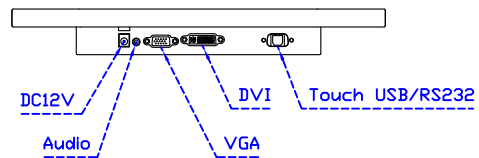

Software Feature :

Draw Test	Position and linearity verification
Controller	Support multiple controllers
Languages	English · Simple Chinese · Traditional Chinese · Japanese · French · German · Spanish · Korean · Arabic · Czech · Danish · Dutch · Greek · Hungarian · Italian · Norwegian · Russian · Polish · Portuguese · Slovenian · Swedish · Thai · Turkish
Mouse Emulator	Right / left button emulation. Auto Right / left Click (PDA function)
Touch Style	Drawing a Mode · button a Mode · Touch Off/ on Switch
Double Click	Configurable double click speed · Configurable double click area
Sound Modes	No sound · Touch down · Touch up
Display Support	display rotation · Support multiple monitors
Division Pattern	Support two halves and four parts with touch function, you can also create
Settings:	your own division patterns.
Edge compensation	Support edge compensation and you can also add your own numbers for it.
Support O.S	All Windows-32/64bit O.S Android ; Linux ; MAC

AIM-TMPCTU140-R01W V

AIM-TMPCTU140-R01W Y

3 Year Warranty
LCD Panel 1 Year

14" Touch Monitor.
(VESA Mount)

AIM-TMxxxx140-R01W

14" Embedded Touch Monitor.
(Open Frame)

AIM-TMOPxxxx140-R01W

14" Desktop Touch Monitor.
(Foldable Stand)