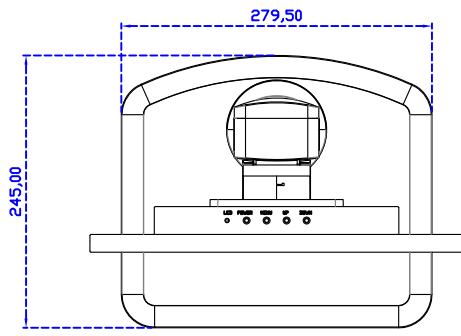

AIM-TMPCTU140-R01W V

AIM-TMPCTU140-R01W Y

3 Year Warranty
LCD Panel 1 Year

14" Touch Monitor.
(VESA Mount)

AIM-TMxxxx140-R01W

14" Embedded Touch Monitor.
(Open Frame)

AIM-TMOPxxxx140-R01W

14" Desktop Touch Monitor.
(Foldable Stand)

AIM-TMxxxx140-R01W A

14" Desktop Touch Monitor.
(PIS Stand)

AIM-TMxxx140-R01W V

14" Desktop Touch Monitor.
(Ergonomic Stand)

AIM-TMxxxx140-R01W Y