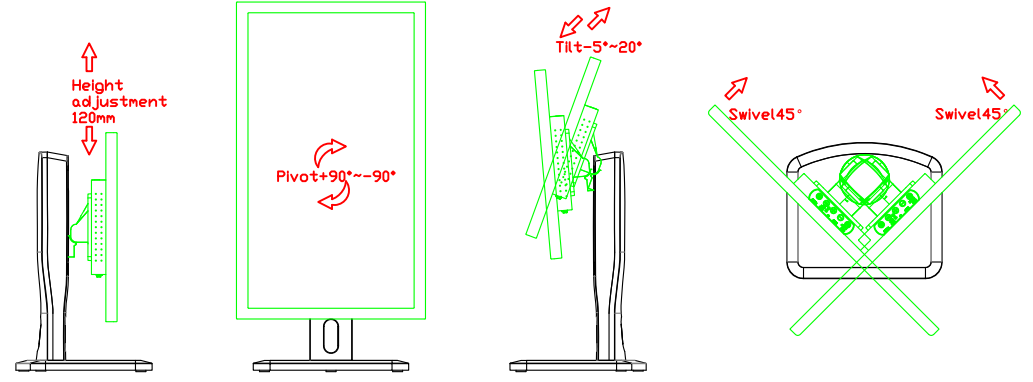

Software Feature :

Draw Test	Position and linearity verification
Controller	Support multiple controllers
Languages	English · Simple Chinese · Traditional Chinese · Japanese · French · German · Spanish · Korean · Arabic · Czech · Danish · Dutch · Greek · Hungarian · Italian · Norwegian · Russian · Polish · Portuguese · Slovenian · Swedish · Thai · Turkish
Mouse Emulator	Right / left button emulation. Auto Right / left Click (PDA function)
Touch Style	Drawing a Mode · button a Mode · Touch Off/ on Switch
Double Click	Configurable double click speed · Configurable double click area
Sound Modes	No sound · Touch down · Touch up
Display Support	display rotation · Support multiple monitors
Division Pattern	Support two halves and four parts with touch function, you can also create
Settings:	your own division patterns.
Edge compensation	Support edge compensation and you can also add your own numbers for it.
Support O.S	All Windows-32/64bit O.S Android ; Linux ; MAC

AIM-TMPCTU140-R01W V

AIM-TMPCTU140-R01W Y

3 Year Warranty
LCD Panel 1 Year

14" Touch Monitor.
(VESA Mount)

AIM-TMxxxx140-R01W

14" Embedded Touch Monitor.
(Open Frame)

AIM-TMOPxxxx140-R01W

14" Desktop Touch Monitor.
(Foldable Stand)

AIM-TMxxxx140-R01W A

14" Desktop Touch Monitor.
(PIS Stand)

AIM-TMxxx140-R01W V

14" Desktop Touch Monitor.
(Ergonomic Stand)

AIM-TMxxxx140-R01W Y