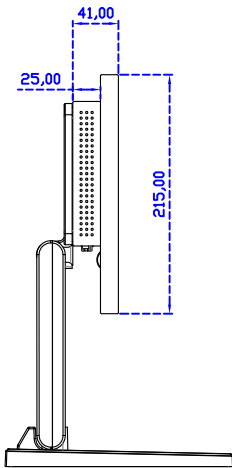

Software Feature :

Draw Test	Position and linearity verification
Controller	Support multiple controllers
Languages	English · Simple Chinese · Traditional Chinese · Japanese · French · German · Spanish · Korean · Arabic · Czech · Danish · Dutch · Greek · Hungarian · Italian · Norwegian · Russian · Polish · Portuguese · Slovenian · Swedish · Thai · Turkish
Mouse Emulator	Right / left button emulation. Auto Right / left Click (PDA function)
Touch Style	Drawing a Mode · button a Mode · Touch Off/ on Switch
Double Click	Configurable double click speed · Configurable double click area
Sound Modes	No sound · Touch down · Touch up
Display Support	display rotation · Support multiple monitors
Division Pattern	Support two halves and four parts with touch function, you can also create
Settings:	your own division patterns.
Edge compensation	Support edge compensation and you can also add your own numbers for it.
Support O.S	All Windows-32/64bit O.S Android ; Linux ; MAC

AIM-TMPCTU140-R01W V

AIM-TMPCTU140-R01W Y

3 Year Warranty
LCD Panel 1 Year

14" Touch Monitor.
(VESA Mount)

AIM-TMxxxx140-R01W

14" Embedded Touch Monitor.
(Open Frame)

AIM-TMOPxxxx140-R01W

14" Desktop Touch Monitor.
(Foldable Stand)

AIM-TMxxxx140-R01W A

14" Desktop Touch Monitor.
(PIS Stand)

AIM-TMxxx140-R01W V

14" Desktop Touch Monitor.
(Ergonomic Stand)

AIM-TMxxxx140-R01W Y