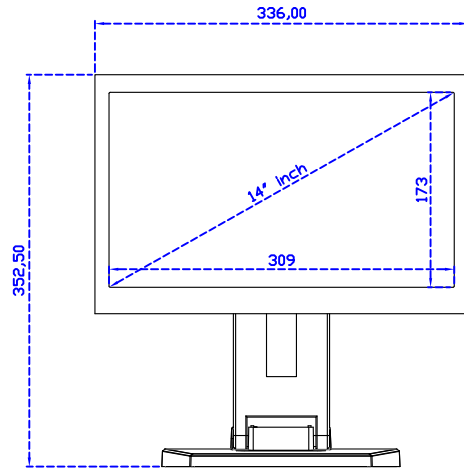

POS Stand (1.1kg)

AIM-TMPCTU140-R01W Y

USB (Multi-Touch*10)

Ergonomic Stand (3kg)

14" Projected capacitive Multi-Touch Monitor

Display Specifications :

Active Area	309 × 173 mm
Pixel Pitch	0.537 × 0.1611 mm
Brightness	390 cd/m ²
Contrast Ratio	800 : 1
Resolution	1920 x 1080 (Full HD)
Viewing Angle	L/R170° ; U/D170°
Response Time	12ms (Tr + Tf)
Display Colors	262K
Display Modes	800×600 ; 1024×768 ; 1280×720 ; 1280×800 ; 1280×1024 ; 1360×768 ; 1440×900 ; 1680×1050 ; 1920×1080
Signal input	VGA ; Audio ; DVI
Speaker	1W (8Ω) × 2
OSD Keyboard	⊕Power ⊕+ ⊕- ⊕Menu
Power Source	DC 12V (DC Jack Φ2.1mm)
Power Consumption	≤10w
Storage 、 Operation	-20~60°C ; 0~50°C
VESA	75×75 mm
Casing Colors	Black (OEM other colors)
Casing Size 、 Weight	336 × 215 × 41 mm ; 2.1 kg (W×H×D) (Without Stand)
Carton 、 gross weight	550 × 400 × 180 mm ; 3.7 kg (W×H×D)
Accessory	VGA cable / Audio cable / AC90~260V Adapter / Power cable / USB cable / Cleaning wipes / Driver Disk ※DVI cable (Optional)

AIM-TMPCTU140-R01W V

AIM-TMPCTU140-R01W Y

3 Year Warranty
LCD Panel 1 Year

14" Touch Monitor.
(VESA Mount)

AIM-TMxxxx140-R01W

14" Embedded Touch Monitor.
(Open Frame)

AIM-TMOPxxxx140-R01W

14" Desktop Touch Monitor.
(Foldable Stand)

AIM-TMxxxx140-R01W A

14" Desktop Touch Monitor.
(PIS Stand)

AIM-TMxxx140-R01W V

14" Desktop Touch Monitor.
(Ergonomic Stand)

AIM-TMxxxx140-R01W Y