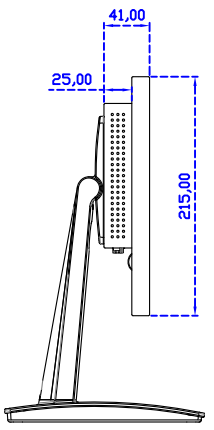

Software Feature :

Draw Test	Position and linearity verification
Controller	Support multiple controllers
Languages	English · Simple Chinese · Traditional Chinese · Japanese · French · German · Spanish · Korean · Arabic · Czech · Danish · Dutch · Greek · Hungarian · Italian · Norwegian · Russian · Polish · Portuguese · Slovenian · Swedish · Thai · Turkish
Mouse Emulator	Right / left button emulation. Auto Right / left Click (PDA function)
Touch Style	Drawing a Mode · button a Mode · Touch Off/ on Switch
Double Click	Configurable double click speed · Configurable double click area
Sound Modes	No sound · Touch down · Touch up
Display Support	display rotation · Support multiple monitors
Division Pattern	Support two halves and four parts with touch function, you can also create
Settings:	your own division patterns.
Edge compensation	Support edge compensation and you can also add your own numbers for it.
Support O.S	All Windows-32/64bit O.S Android ; Linux ; MAC

AIM-TMPCTU140-R01W V

AIM-TMPCTU140-R01W Y

3 Year Warranty
LCD Panel 1 Year

14" Touch Monitor.
(VESA Mount)

AIM-TMxxxx140-R01W

14" Embedded Touch Monitor.
(Open Frame)

AIM-TMOPxxxx140-R01W

14" Desktop Touch Monitor.
(Foldable Stand)

AIM-TMxxxx140-R01W A

14" Desktop Touch Monitor.
(PIS Stand)

AIM-TMxxx140-R01W V

14" Desktop Touch Monitor.
(Ergonomic Stand)

AIM-TMxxxx140-R01W Y