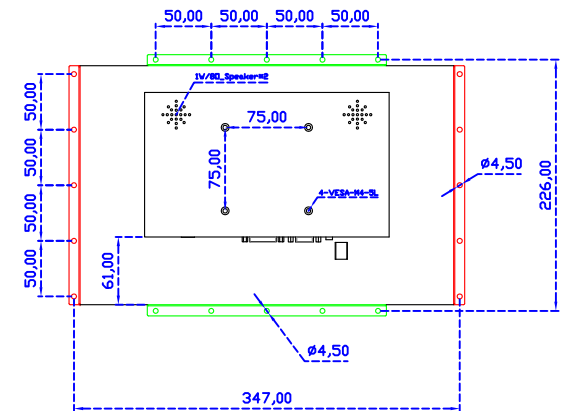

AIM-TMPCTU140-R01W V

AIM-TMPCTU140-R01W Y

3 Year Warranty
LCD Panel 1 Year

14" Touch Monitor.
(VESA Mount)

AIM-TMxxxx140-R01W

14" Embedded Touch Monitor.
(Open Frame)

AIM-TMOPxxxx140-R01W

14" Desktop Touch Monitor.
(Foldable Stand)

AIM-TMxxxx140-R01W A

14" Desktop Touch Monitor.
(PIS Stand)

AIM-TMxxx140-R01W V

14" Desktop Touch Monitor.
(Ergonomic Stand)

AIM-TMxxxx140-R01W Y