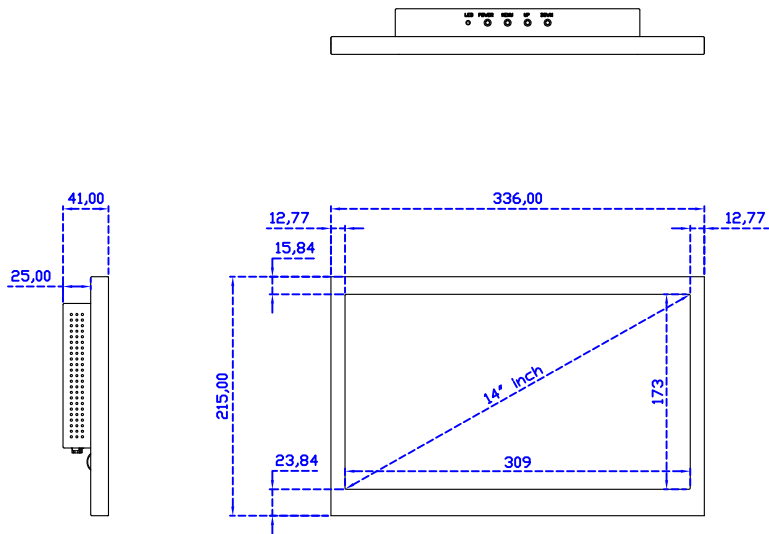

14" Touch Monitor.
(VESA Mount)

AIM-TMxxxx140-R01W