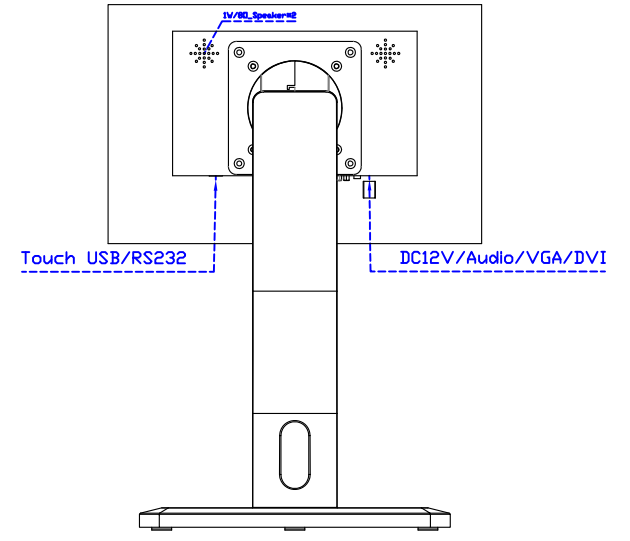

Software Feature :

Draw Test	Position and linearity verification
Controller	Support multiple controllers
Languages	English · Simple Chinese · Traditional Chinese · Japanese · French · German · Spanish · Korean · Arabic · Czech · Danish · Dutch · Greek · Hungarian · Italian · Norwegian · Russian · Polish · Portuguese · Slovenian · Swedish · Thai · Turkish
Mouse Emulator	Right / left button emulation. Auto Right / left Click (PDA function)
Touch Style	Drawing a Mode · button a Mode · Touch Off/ on Switch
Double Click	Configurable double click speed · Configurable double click area
Sound Modes	No sound · Touch down · Touch up
Display Support	display rotation · Support multiple monitors
Division Pattern	Support two halves and four parts with touch function, you can also create
Settings:	your own division patterns.
Edge compensation	Support edge compensation and you can also add your own numbers for it.
Support O.S	All Windows-32/64bit O.S Android ; Linux ; MAC

AIM-TMPCTU140-R01W V

AIM-TMPCTU140-R01W Y

3 Year Warranty
LCD Panel 1 Year

14" Touch Monitor.
(VESA Mount)

AIM-TMxxxx140-R01W

14" Embedded Touch Monitor.
(Open Frame)

AIM-TMOPxxxx140-R01W

14" Desktop Touch Monitor.
(Foldable Stand)

AIM-TMxxxx140-R01W A

14" Desktop Touch Monitor.
(PIS Stand)

AIM-TMxxx140-R01W V

14" Desktop Touch Monitor.
(Ergonomic Stand)

AIM-TMxxxx140-R01W Y