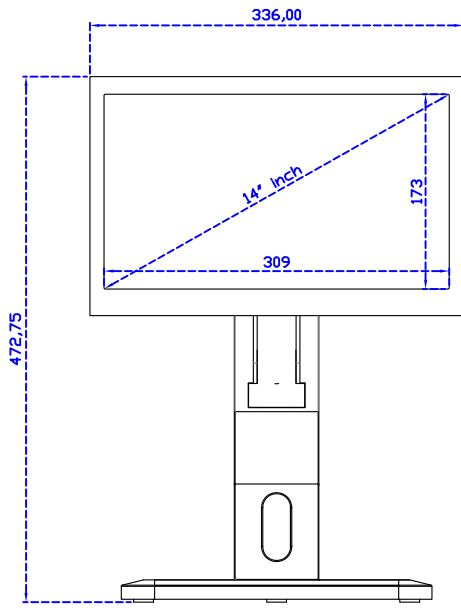

AIM-TMPCTU140-R01W V

AIM-TMPCTU140-R01W Y

3 Year Warranty
LCD Panel 1 Year

14" Touch Monitor.
(VESA Mount)

AIM-TMxxxx140-R01W

14" Embedded Touch Monitor.
(Open Frame)

AIM-TMOPxxxx140-R01W

14" Desktop Touch Monitor.
(Foldable Stand)

AIM-TMxxxx140-R01W A

14" Desktop Touch Monitor.
(PIS Stand)

AIM-TMxxx140-R01W V

14" Desktop Touch Monitor.
(Ergonomic Stand)

AIM-TMxxxx140-R01W Y