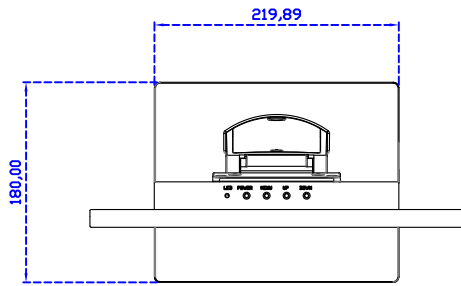

AIM-TMPCTU140-R01W V

AIM-TMPCTU140-R01W Y

3 Year Warranty
LCD Panel 1 Year

14" Touch Monitor.
(VESA Mount)

AIM-TMxxxx140-R01W

14" Embedded Touch Monitor.
(Open Frame)

AIM-TMOPxxxx140-R01W

14" Desktop Touch Monitor.
(Foldable Stand)

AIM-TMxxxx140-R01W A

14" Desktop Touch Monitor.
(PIS Stand)

AIM-TMxxx140-R01W V

14" Desktop Touch Monitor.
(Ergonomic Stand)

AIM-TMxxxx140-R01W Y