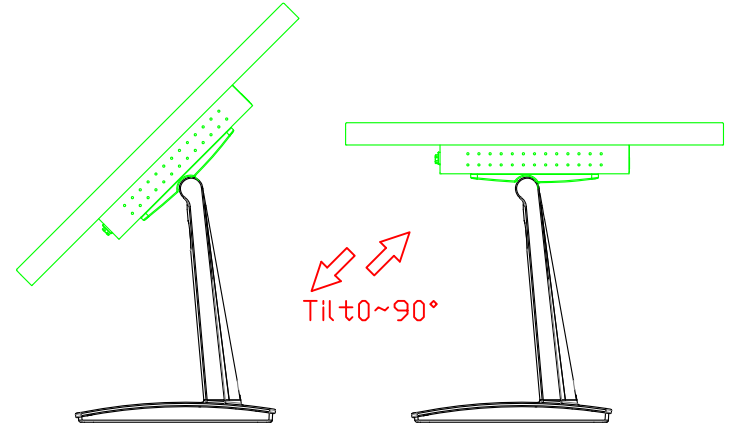

AIM-TMPCTU140-R01W V

AIM-TMPCTU140-R01W Y

3 Year Warranty
LCD Panel 1 Year

14" Touch Monitor.
(VESA Mount)

AIM-TMxxxx140-R01W

14" Embedded Touch Monitor.
(Open Frame)

AIM-TMOPxxxx140-R01W

14" Desktop Touch Monitor.
(Foldable Stand)

AIM-TMxxxx140-R01W A

14" Desktop Touch Monitor.
(PIS Stand)

AIM-TMxxx140-R01W V

14" Desktop Touch Monitor.
(Ergonomic Stand)

AIM-TMxxxx140-R01W Y