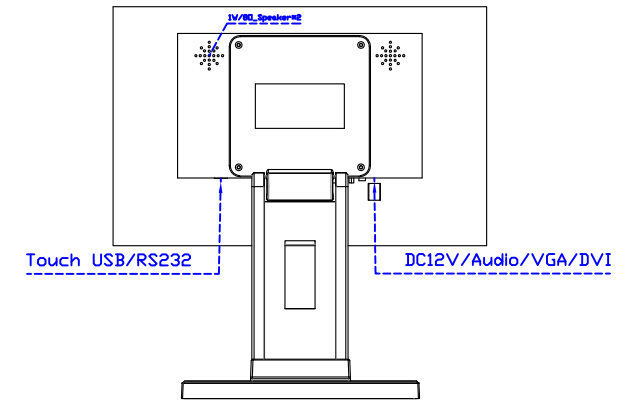

AIM-TMPCTU140-R01W V

AIM-TMPCTU140-R01W Y

3 Year Warranty
LCD Panel 1 Year

14" Touch Monitor.
 (VESA Mount)

AIM-TMxxxx140-R01W

14" Embedded Touch Monitor.
(Open Frame)

AIM-TMOPxxxx140-R01W

14" Desktop Touch Monitor.
(Foldable Stand)

AIM-TMxxxx140-R01W A

14" Desktop Touch Monitor.
(PIS Stand)

AIM-TMxxx140-R01W V

14" Desktop Touch Monitor.
(Ergonomic Stand)

AIM-TMxxxx140-R01W Y