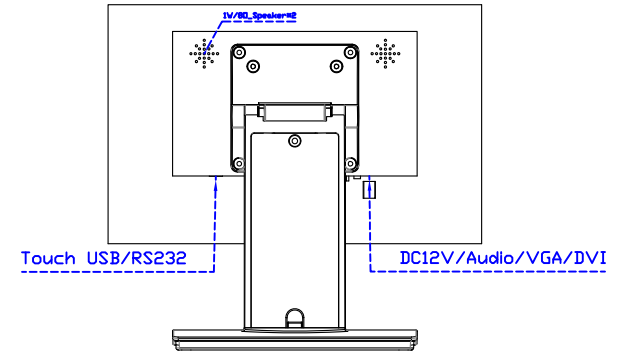

AIM-TMPCTU140-R01W V

AIM-TMPCTU140-R01W Y

3 Year Warranty
LCD Panel 1 Year

14" Touch Monitor.
 (VESA Mount)

AIM-TMxxxx140-R01W

14" Embedded Touch Monitor.
(Open Frame)

AIM-TMOPxxxx140-R01W

14" Desktop Touch Monitor.
(Foldable Stand)

AIM-TMxxxx140-R01W A

14" Desktop Touch Monitor.
(PIS Stand)

AIM-TMxxx140-R01W V

14" Desktop Touch Monitor.
(Ergonomic Stand)

AIM-TMxxxx140-R01W Y