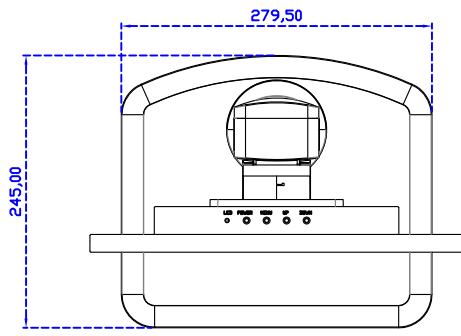

AIM-TMPCTU140-R01W V

AIM-TMPCTU140-R01W Y

3 Year Warranty
LCD Panel 1 Year

14" Touch Monitor.
 (VESA Mount)

AIM-TMxxxx140-R01W

14" Embedded Touch Monitor.
(Open Frame)

AIM-TMOPxxxx140-R01W

14" Desktop Touch Monitor.
(Foldable Stand)

AIM-TMxxxx140-R01W A

14" Desktop Touch Monitor.
(PIS Stand)

AIM-TMxxx140-R01W V

14" Desktop Touch Monitor.
(Ergonomic Stand)

AIM-TMxxxx140-R01W Y