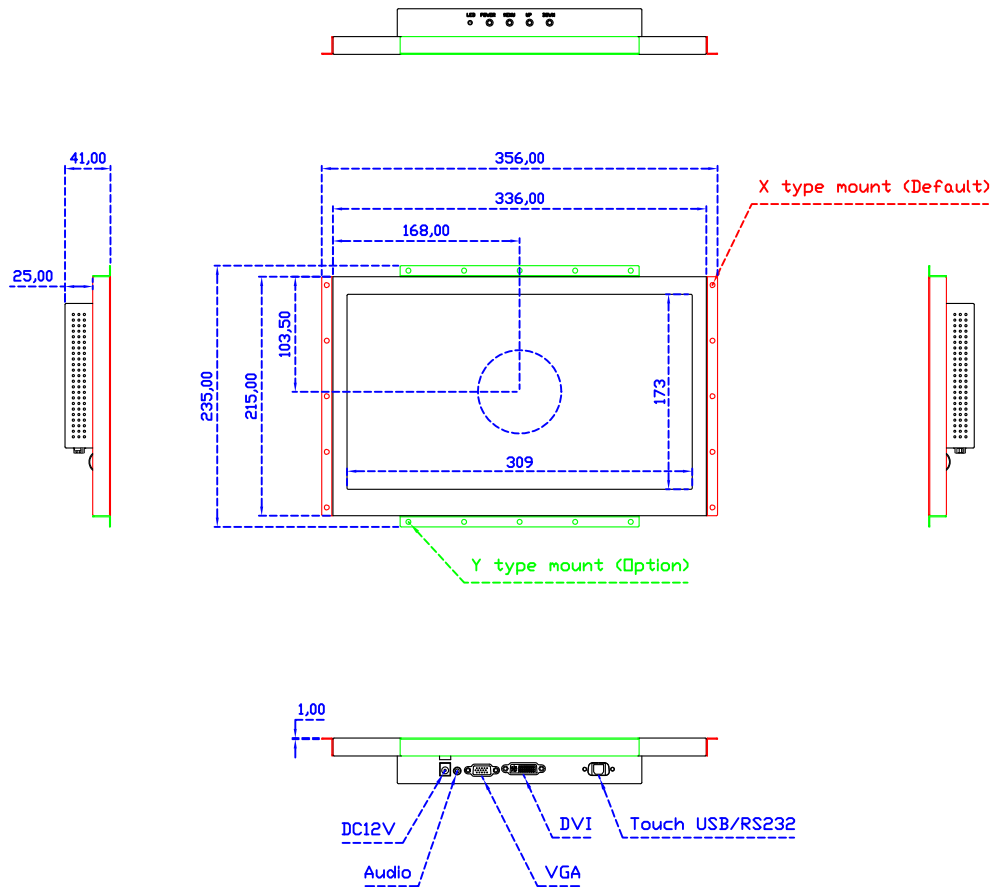

AIM-TMPCTU140-R01W V

AIM-TMPCTU140-R01W Y

3 Year Warranty
LCD Panel 1 Year

14" Touch Monitor.
 (VESA Mount)

AIM-TMxxxx140-R01W

14" Embedded Touch Monitor.
(Open Frame)

AIM-TMOPxxxx140-R01W

14" Desktop Touch Monitor.
(Foldable Stand)

AIM-TMxxxx140-R01W A

14" Desktop Touch Monitor.
(PIS Stand)

AIM-TMxxx140-R01W V

14" Desktop Touch Monitor.
(Ergonomic Stand)

AIM-TMxxxx140-R01W Y