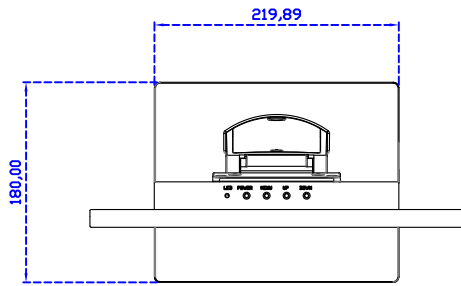

AIM-TMPCTU140-R01W V

AIM-TMPCTU140-R01W Y

3 Year Warranty
LCD Panel 1 Year

14" Touch Monitor.
 (VESA Mount)

AIM-TMxxxx140-R01W

14" Embedded Touch Monitor.
(Open Frame)

AIM-TMOPxxxx140-R01W

14" Desktop Touch Monitor.
(Foldable Stand)

AIM-TMxxxx140-R01W A

14" Desktop Touch Monitor.
(PIS Stand)

AIM-TMxxx140-R01W V

14" Desktop Touch Monitor.
(Ergonomic Stand)

AIM-TMxxxx140-R01W Y