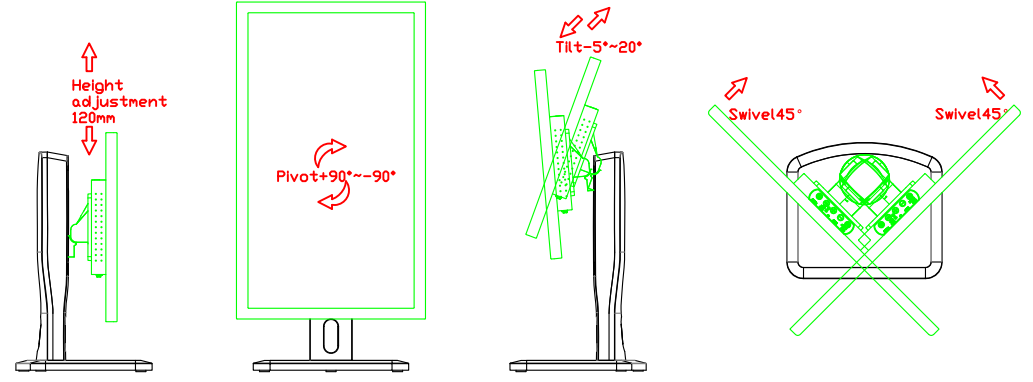

AIM-TMPCTU140-R01W V

AIM-TMPCTU140-R01W Y

3 Year Warranty
LCD Panel 1 Year

14" Touch Monitor.
 (VESA Mount)

AIM-TMxxxx140-R01W

14" Embedded Touch Monitor.
(Open Frame)

AIM-TMOPxxxx140-R01W

14" Desktop Touch Monitor.
(Foldable Stand)

AIM-TMxxxx140-R01W A

14" Desktop Touch Monitor.
(PIS Stand)

AIM-TMxxx140-R01W V

14" Desktop Touch Monitor.
(Ergonomic Stand)

AIM-TMxxxx140-R01W Y