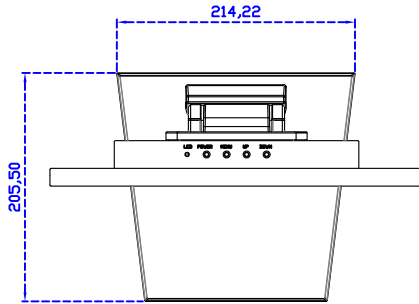

AIM-TMPCTU140-R01W V

AIM-TMPCTU140-R01W Y

3 Year Warranty
LCD Panel 1 Year

14" Touch Monitor.
 (VESA Mount)

AIM-TMxxxx140-R01W

14" Embedded Touch Monitor.
(Open Frame)

AIM-TMOPxxxx140-R01W

14" Desktop Touch Monitor.
(Foldable Stand)

AIM-TMxxxx140-R01W A

14" Desktop Touch Monitor.
(PIS Stand)

AIM-TMxxx140-R01W V

14" Desktop Touch Monitor.
(Ergonomic Stand)

AIM-TMxxxx140-R01W Y