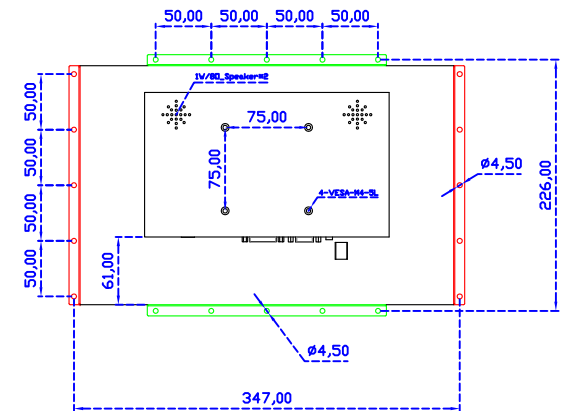

AIM-TMPCTU140-R01W V

AIM-TMPCTU140-R01W Y

3 Year Warranty
LCD Panel 1 Year

14" Touch Monitor.
 (VESA Mount)

AIM-TMxxxx140-R01W

14" Embedded Touch Monitor.
(Open Frame)

AIM-TMOPxxxx140-R01W

14" Desktop Touch Monitor.
(Foldable Stand)

AIM-TMxxxx140-R01W A

14" Desktop Touch Monitor.
(PIS Stand)

AIM-TMxxx140-R01W V

14" Desktop Touch Monitor.
(Ergonomic Stand)

AIM-TMxxxx140-R01W Y