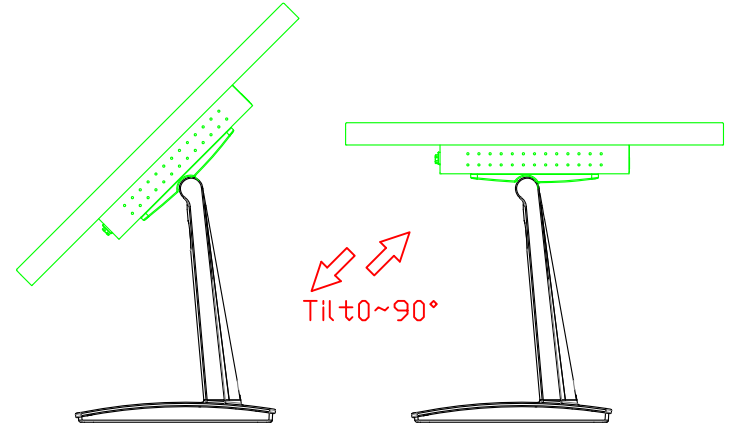

AIM-TMPCTU140-R01W V

AIM-TMPCTU140-R01W Y

3 Year Warranty
LCD Panel 1 Year

14" Touch Monitor.
 (VESA Mount)

AIM-TMxxxx140-R01W

14" Embedded Touch Monitor.
(Open Frame)

AIM-TMOPxxxx140-R01W

14" Desktop Touch Monitor.
(Foldable Stand)

AIM-TMxxxx140-R01W A

14" Desktop Touch Monitor.
(PIS Stand)

AIM-TMxxx140-R01W V

14" Desktop Touch Monitor.
(Ergonomic Stand)

AIM-TMxxxx140-R01W Y