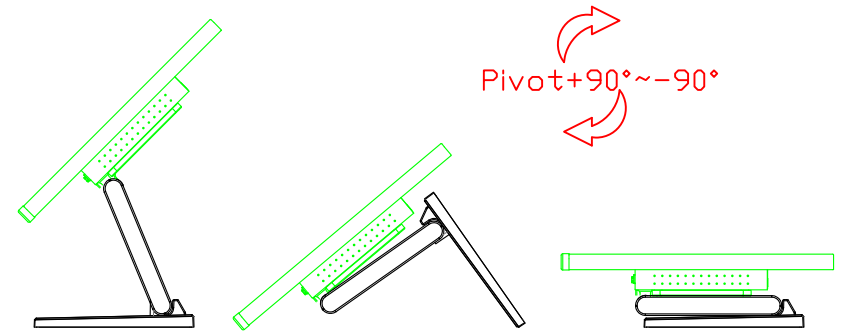

AIM-TMPCTU140-R01W V

AIM-TMPCTU140-R01W Y

3 Year Warranty
LCD Panel 1 Year

14" Touch Monitor.
 (VESA Mount)

AIM-TMxxxx140-R01W

14" Embedded Touch Monitor.
(Open Frame)

AIM-TMOPxxxx140-R01W

14" Desktop Touch Monitor.
(Foldable Stand)

AIM-TMxxxx140-R01W A

14" Desktop Touch Monitor.
(PIS Stand)

AIM-TMxxx140-R01W V

14" Desktop Touch Monitor.
(Ergonomic Stand)

AIM-TMxxxx140-R01W Y