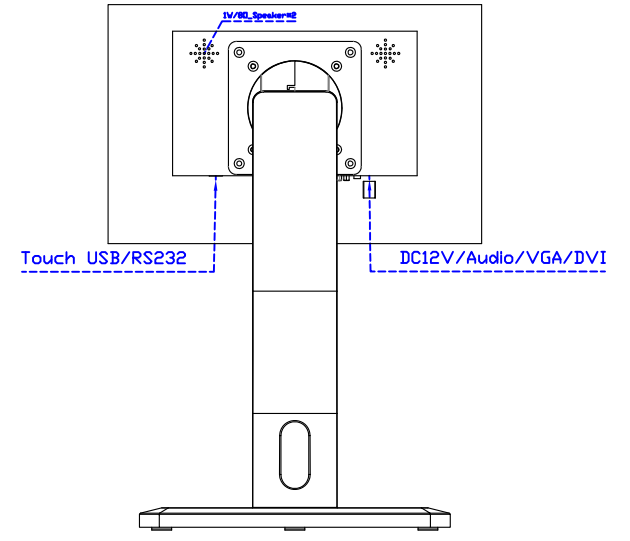

AIM-TMPCTU140-R01W V

AIM-TMPCTU140-R01W Y

3 Year Warranty
LCD Panel 1 Year

14" Touch Monitor.
 (VESA Mount)

AIM-TMxxxx140-R01W

14" Embedded Touch Monitor.
(Open Frame)

AIM-TMOPxxxx140-R01W

14" Desktop Touch Monitor.
(Foldable Stand)

AIM-TMxxxx140-R01W A

14" Desktop Touch Monitor.
(PIS Stand)

AIM-TMxxx140-R01W V

14" Desktop Touch Monitor.
(Ergonomic Stand)

AIM-TMxxxx140-R01W Y