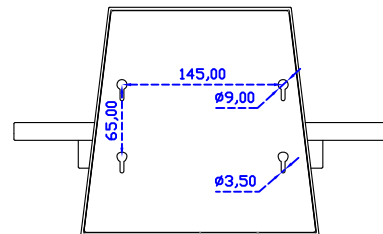

AIM-TMPCTU140-R01W V

AIM-TMPCTU140-R01W Y

3 Year Warranty
LCD Panel 1 Year

14" Touch Monitor.
 (VESA Mount)

AIM-TMxxxx140-R01W

14" Embedded Touch Monitor.
(Open Frame)

AIM-TMOPxxxx140-R01W

14" Desktop Touch Monitor.
(Foldable Stand)

AIM-TMxxxx140-R01W A

14" Desktop Touch Monitor.
(PIS Stand)

AIM-TMxxx140-R01W V

14" Desktop Touch Monitor.
(Ergonomic Stand)

AIM-TMxxxx140-R01W Y