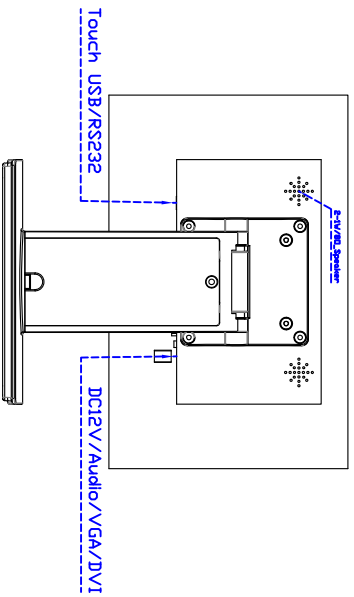

14" Desktop Touch Monitor.

AIM-TMxxxx140-T01wV