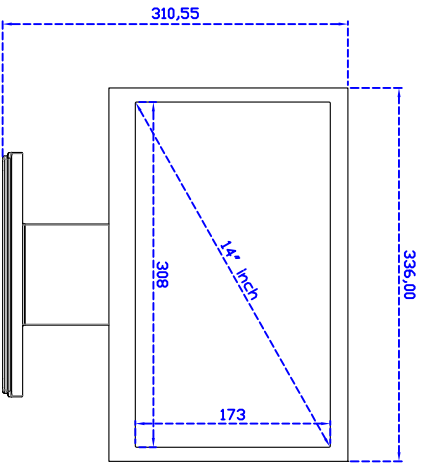

14" Desktop Touch Monitor.

AIM-TMxxxx140-T01wV