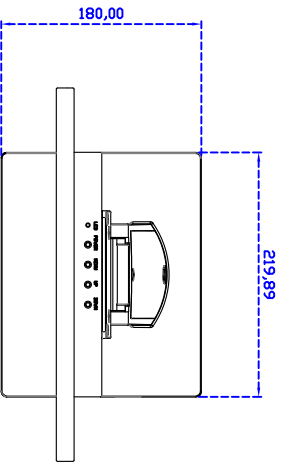

14" Desktop Touch Monitor.

AIM-TMxxxx140-T01wV