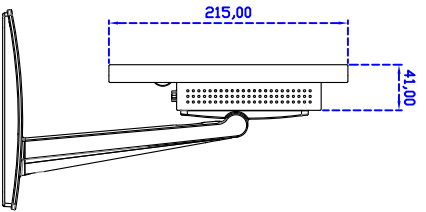

14" Desktop Touch Monitor.

AIM-TMxxxx140-T01wV