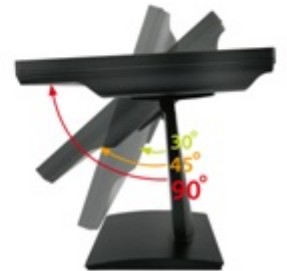

Black : V03

White : VW03

12.1" inch Touch Monitor (POS-Styler) (Projected capacitive Multi-Touch)

Display Specifications :

Active Area	246 × 184 mm
Pixel Pitch	0.240 × 0.240 mm
Brightness	500 cd/m ²
Contrast Ratio	700 : 1
Resolution	1024 × 768 (XGA)
Viewing Angle	L/R 160° ; U/D 140°
Response Time	8 ms (Tr + Tf)
Display Colors	16.2M
Display Modes	640×480 ; 800×600 ; 1024×768
Signal input	VGA ; Audio
Mini-Audio out	1W (8Ω) × 1
OSD Keyboard	⊕Power ⊕Auto adjust ⊕+ ⊕- ⊕Menu
Power Source	DC 12V ; ≤12w ; Standby ≤1w
Power Consumption	
Storage · Operation	-40~80°C ; -30~70°C
VESA	75×75 mm
Casing Colors	Black
Casing Size · Weight	298.8 × 229.2 × 39.5 mm ; 3kg (W×H×D)
Carton · gross weight	365 × 340 × 195 mm ; 4kg (W×H×D)

Touch Feature :

Input Method	Capacitive stylus, Finger
Linearity	≤2.5mm
Surface	≥7H
Life Time	Unlimited
Application	Writing and Signature Capture Capability
PC Link	USB or RS232(Single-Touch)

Software Feature :

Draw Test Controller	Position and linearity verification Support multiple controllers
Languages	English · Simple Chinese · Traditional Chinese · Japanese · French · German · Spanish · Korean · Arabic · Czech · Danish · Dutch · Greek · Hungarian · Italian · Norwegian · Russian · Polish · Portuguese · Slovenian · Swedish · Thai · Turkish
Mouse Emulator	Right / left button emulation. Auto Right / left Click (PDA function)
Touch Style	Drawing a Mode · button a Mode · Touch Off/ on Switch
Double Click	Configurable double click speed · Configurable double click area
Sound Modes	No sound · Touch down · Touch up
Display Support	display rotation · Support multiple monitors
Division Pattern Settings:	Support two halves and four parts with touch function, you can also create your own division patterns.
Edge compensation	Support edge compensation and you can also add your own numbers for it.
Support O.S	All Windows-32 bit O.S Windows7-8-10 ; XP-64 bit O.S Android ; A II Linux ; MAC