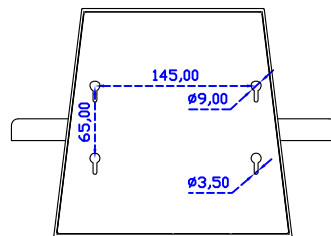

### Display Specifications :

Active Area	245 × 184 mm
Pixel Pitch	0.240 × 0.240 mm
Brightness	500 cd/m <sup>2</sup>
Contrast Ratio	1000 : 1
Resolution	1024 x 768 ( XGA )
Viewing Angle	L/R178° ; U/D178°
Response Time	25ms ( Tr + Tf )
Display Colors	16.7M
Display Modes	640×480 ; 800×600 ; 1024×768
Signal input	VGA ; Audio ; Display Port ; HDMI
Speaker	1W ( 8Ω ) × 1
OSD Keyboard	⊙Power ⊙Auto adjust ⊕ ⊖ ⊙Menu
Power Source	DC 12V ( DC Jack Φ2.1mm )
Power Consumption	≤15w
Storage 、 Operation	-40~80°C ; -30~70°C
VESA	75×75 ; 100×100 mm
Casing Colors	Black ( OEM other colors )
Casing Size 、 Weight	291.8 × 231.9 × 45.5 mm ; 2.1 kg ( W×H×D ) ( Without Stand )
Carton 、 gross weight	385 × 365 × 185 mm ; 3.5 kg ( W×H×D )
Accessory	VGA cable / HDMI cable / Audio cable / AC90~260V Adapter / Power cable / USB cable / Cleaning wipes / Driver Disk ※DP cable ( Optional )

AIM-TMPCTU121-R15 V

**3 Year Warranty**  
LCD Panel 1 Year

12.1" Touch Monitor.  
(VESA Mount)

AIM-TMxxxx121-R15

12.1" Desktop Touch Monitor.  
(Foldable Stand)

AIM-TMxxxx121-R15 A

12.1" Desktop Touch Monitor.  
(POS Stand)