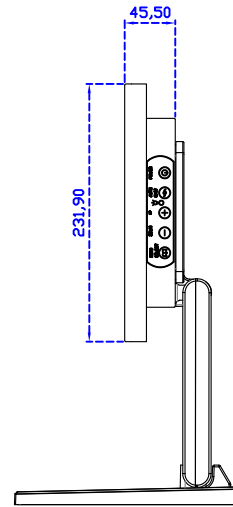

### Display Specifications :

Active Area	245 × 184 mm
Pixel Pitch	0.240 × 0.240 mm
Brightness	500 cd/m <sup>2</sup>
Contrast Ratio	1000 : 1
Resolution	1024 x 768 ( XGA )
Viewing Angle	L/R178° ; U/D178°
Response Time	25ms ( Tr + Tf )
Display Colors	16.7M
Display Modes	640×480 ; 800×600 ; 1024×768
Signal input	VGA ; Audio ; Display Port ; HDMI
Speaker	1W ( 8Ω ) × 1
OSD Keyboard	⊙Power ⊙Auto adjust ⊕ ⊖ ⊙Menu
Power Source	DC 12V ( DC Jack Φ2.1mm )
Power Consumption	≤15w
Storage 、 Operation	-40~80°C ; -30~70°C
VESA	75×75 ; 100×100 mm
Casing Colors	Black ( OEM other colors )
Casing Size 、 Weight	291.8 × 231.9 × 45.5 mm ; 2.1 kg ( W×H×D ) ( Without Stand )
Carton 、 gross weight	385 × 365 × 185 mm ; 3.5 kg ( W×H×D )
Accessory	VGA cable / HDMI cable / Audio cable / AC90~260V Adapter / Power cable / USB cable / Cleaning wipes / Driver Disk ※DP cable ( Optional )

## 12.1" Projected capacitive Multi-Touch Monitor

AIM-TMPCTU121-R15 V

**3 Year Warranty**  
LCD Panel 1 Year

12.1" Touch Monitor.  
(VESA Mount)

AIM-TMxxxx121-R15

12.1" Desktop Touch Monitor.  
(Foldable Stand)

AIM-TMxxxx121-R15 A

12.1" Desktop Touch Monitor.  
(POS Stand)