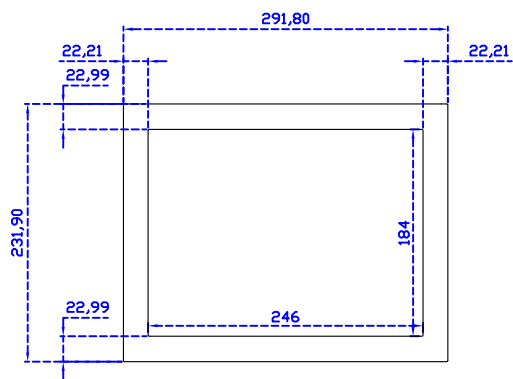

### Display Specifications :

Active Area	245 × 184 mm
Pixel Pitch	0.240 × 0.240 mm
Brightness	500 cd/m <sup>2</sup>
Contrast Ratio	1000 : 1
Resolution	1024 x 768 ( XGA )
Viewing Angle	L/R178° ; U/D178°
Response Time	25ms ( Tr + Tf )
Display Colors	16.7M
Display Modes	640×480 ; 800×600 ; 1024×768
Signal input	VGA ; Audio ; Display Port ; HDMI
Speaker	1W ( 8Ω ) × 1
OSD Keyboard	⊙Power ⊙Auto adjust ⊕ ⊖ ⊙Menu
Power Source	DC 12V ( DC Jack Φ2.1mm )
Power Consumption	≤15w
Storage 、 Operation	-40~80°C ; -30~70°C
VESA	75×75 ; 100×100 mm
Casing Colors	Black ( OEM other colors )
Casing Size 、 Weight	291.8 × 231.9 × 45.5 mm ; 2.1 kg ( W×H×D ) ( Without Stand )
Carton 、 gross weight	385 × 365 × 185 mm ; 3.5 kg ( W×H×D )
Accessory	VGA cable / HDMI cable / Audio cable / AC90~260V Adapter / Power cable / USB cable / Cleaning wipes / Driver Disk ※DP cable ( Optional )

## 12.1" Projected capacitive Multi-Touch Monitor

AIM-TMPCTU121-R15 V

**3 Year Warranty**  
LCD Panel 1 Year

12.1" Touch Monitor.  
(VESA Mount)

AIM-TMxxxx121-R15

12.1" Desktop Touch Monitor.  
(Foldable Stand)

AIM-TMxxxx121-R15 A

12.1" Desktop Touch Monitor.  
(POS Stand)