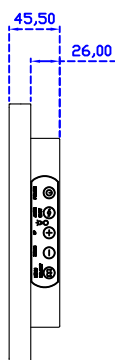

12.1" Touch Monitor.
(VESA Mount)

AIM-TMxxxx121-R15