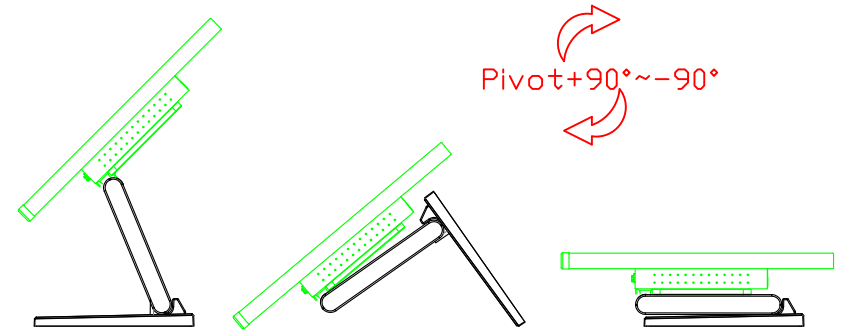

### Software Feature :

Draw Test	Position and linearity verification
Controller	Support multiple controllers
Languages	English · Simple Chinese · Traditional Chinese · Japanese · French · German · Spanish · Korean · Arabic · Czech · Danish · Dutch · Greek · Hungarian · Italian · Norwegian · Russian · Polish · Portuguese · Slovenian · Swedish · Thai · Turkish
Mouse Emulator	Right / left button emulation. Auto Right / left Click ( PDA function )
Touch Style	Drawing a Mode · button a Mode · Touch Off/ on Switch
Double Click	Configurable double click speed · Configurable double click area
Sound Modes	No sound · Touch down · Touch up
Display Support	display rotation · Support multiple monitors
Division Pattern	Support two halves and four parts with touch function, you can also create your own division patterns.
Settings:	
Edge compensation	Support edge compensation and you can also add your own numbers for it.
Support O.S	All Windows-32/64bit O.S Android ; Linux ; MAC

AIM-TMPCTU121-R15 V

**3 Year Warranty**  
LCD Panel 1 Year

12.1" Touch Monitor.  
(VESA Mount)

AIM-TMxxxx121-R15

12.1" Desktop Touch Monitor.  
(Foldable Stand)

AIM-TMxxxx121-R15 A

12.1" Desktop Touch Monitor.  
(POS Stand)