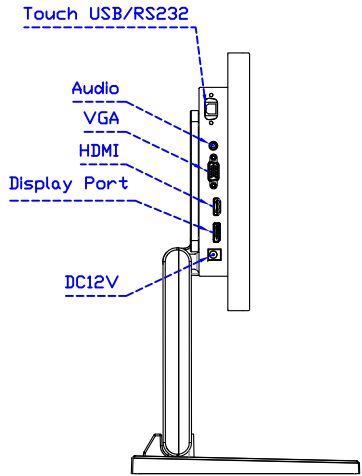

### Software Feature :

Draw Test	Position and linearity verification
Controller	Support multiple controllers
Languages	English · Simple Chinese · Traditional Chinese · Japanese · French · German · Spanish · Korean · Arabic · Czech · Danish · Dutch · Greek · Hungarian · Italian · Norwegian · Russian · Polish · Portuguese · Slovenian · Swedish · Thai · Turkish
Mouse Emulator	Right / left button emulation. Auto Right / left Click ( PDA function )
Touch Style	Drawing a Mode · button a Mode · Touch Off/ on Switch
Double Click	Configurable double click speed · Configurable double click area
Sound Modes	No sound · Touch down · Touch up
Display Support	display rotation · Support multiple monitors
Division Pattern	Support two halves and four parts with touch function, you can also create your own division patterns.
Settings:	
Edge compensation	Support edge compensation and you can also add your own numbers for it.
Support O.S	All Windows-32/64bit O.S Android ; Linux ; MAC

AIM-TMPCTU121-R15 V

**3 Year Warranty**  
LCD Panel 1 Year

12.1" Touch Monitor.  
(VESA Mount)

AIM-TMxxxx121-R15

12.1" Desktop Touch Monitor.  
(Foldable Stand)

AIM-TMxxxx121-R15 A

12.1" Desktop Touch Monitor.  
(POS Stand)