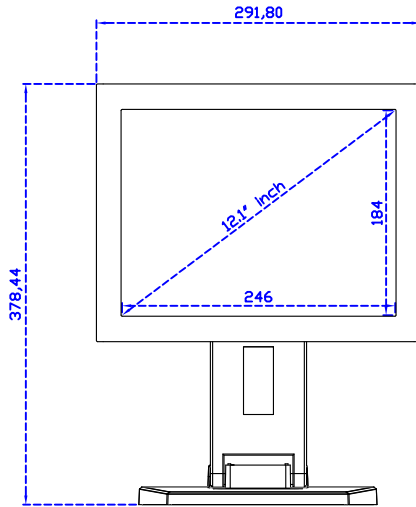

### Display Specifications :

Active Area	245 × 184 mm
Pixel Pitch	0.240 × 0.240 mm
Brightness	500 cd/m <sup>2</sup>
Contrast Ratio	1000 : 1
Resolution	1024 x 768 ( XGA )
Viewing Angle	L/R178° ; U/D178°
Response Time	25ms ( Tr + Tf )
Display Colors	16.7M
Display Modes	640×480 ; 800×600 ; 1024×768
Signal input	VGA ; Audio ; Display Port ; HDMI
Speaker	1W ( 8Ω ) × 1
OSD Keyboard	⊙Power ⊙Auto adjust ⊕ ⊖ ⊙Menu
Power Source	DC 12V ( DC Jack Φ2.1mm )
Power Consumption	≤15w
Storage 、 Operation	-40~80°C ; -30~70°C
VESA	75×75 ; 100×100 mm
Casing Colors	Black ( OEM other colors )
Casing Size 、 Weight	291.8 × 231.9 × 45.5 mm ; 2.1 kg ( W×H×D ) ( Without Stand )
Carton 、 gross weight	385 × 365 × 185 mm ; 3.5 kg ( W×H×D )
Accessory	VGA cable / HDMI cable / Audio cable / AC90~260V Adapter / Power cable / USB cable / Cleaning wipes / Driver Disk ※DP cable ( Optional )

## 12.1" Projected capacitive Multi-Touch Monitor

AIM-TMPCTU121-R15 V

**3 Year Warranty**  
LCD Panel 1 Year

12.1" Touch Monitor.  
(VESA Mount)

AIM-TMxxxx121-R15

12.1" Desktop Touch Monitor.  
(Foldable Stand)

AIM-TMxxxx121-R15 A

12.1" Desktop Touch Monitor.  
(POS Stand)