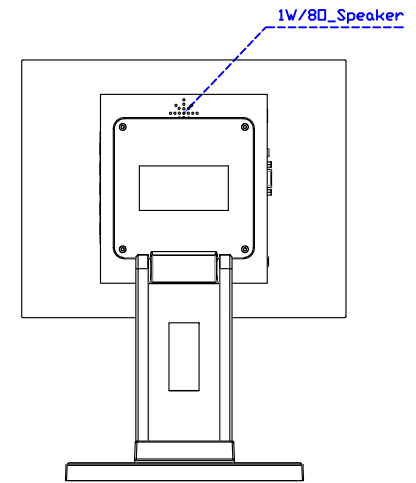

AIM-TMPCTU121-R15 V

**3 Year Warranty**  
LCD Panel 1 Year

12.1" Touch Monitor.  
(VESA Mount)

AIM-TMxxxx121-R15

12.1" Desktop Touch Monitor.  
(Foldable Stand)

AIM-TMxxxx121-R15 A

12.1" Desktop Touch Monitor.  
(POS Stand)