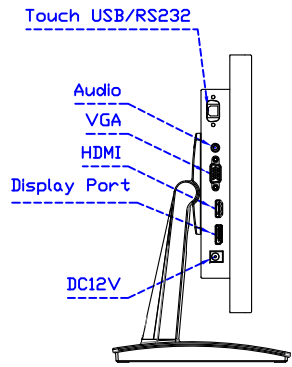

### Software Feature :

Draw Test	Position and linearity verification
Controller	Support multiple controllers
Languages	English · Simple Chinese · Traditional Chinese · Japanese · French · German · Spanish · Korean · Arabic · Czech · Danish · Dutch · Greek · Hungarian · Italian · Norwegian · Russian · Polish · Portuguese · Slovenian · Swedish · Thai · Turkish
Mouse Emulator	Right / left button emulation. Auto Right / left Click ( PDA function )
Touch Style	Drawing a Mode · button a Mode · Touch Off/ on Switch
Double Click	Configurable double click speed · Configurable double click area
Sound Modes	No sound · Touch down · Touch up
Display Support	display rotation · Support multiple monitors
Division Pattern	Support two halves and four parts with touch function, you can also create your own division patterns.
Settings:	
Edge compensation	Support edge compensation and you can also add your own numbers for it.
Support O.S	All Windows-32/64bit O.S Android ; Linux ; MAC

AIM-TMPCTU121-R15 V

**3 Year Warranty**  
LCD Panel 1 Year

12.1" Touch Monitor.  
(VESA Mount)

AIM-TMxxxx121-R15

12.1" Desktop Touch Monitor.  
(Foldable Stand)

AIM-TMxxxx121-R15 A

12.1" Desktop Touch Monitor.  
(POS Stand)