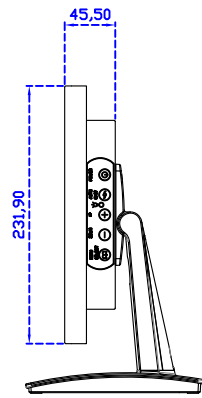

### Display Specifications :

Active Area	245 × 184 mm
Pixel Pitch	0.240 × 0.240 mm
Brightness	500 cd/m <sup>2</sup>
Contrast Ratio	1000 : 1
Resolution	1024 x 768 ( XGA )
Viewing Angle	L/R178° ; U/D178°
Response Time	25ms ( Tr + Tf )
Display Colors	16.7M
Display Modes	640×480 ; 800×600 ; 1024×768
Signal input	VGA ; Audio ; Display Port ; HDMI
Speaker	1W ( 8Ω ) × 1
OSD Keyboard	⊙Power ⊙Auto adjust ⊕ ⊖ ⊙Menu
Power Source	DC 12V ( DC Jack Φ2.1mm )
Power Consumption	≤15w
Storage 、 Operation	-40~80°C ; -30~70°C
VESA	75×75 ; 100×100 mm
Casing Colors	Black ( OEM other colors )
Casing Size 、 Weight	291.8 × 231.9 × 45.5 mm ; 2.1 kg ( W×H×D ) ( Without Stand )
Carton 、 gross weight	385 × 365 × 185 mm ; 3.5 kg ( W×H×D )
Accessory	VGA cable / HDMI cable / Audio cable / AC90~260V Adapter / Power cable / USB cable / Cleaning wipes / Driver Disk ※DP cable ( Optional )

AIM-TMPCTU121-R15 V

**3 Year Warranty**  
LCD Panel 1 Year

12.1" Touch Monitor.  
(VESA Mount)

AIM-TMxxxx121-R15

12.1" Desktop Touch Monitor.  
(Foldable Stand)

AIM-TMxxxx121-R15 A

12.1" Desktop Touch Monitor.  
(POS Stand)