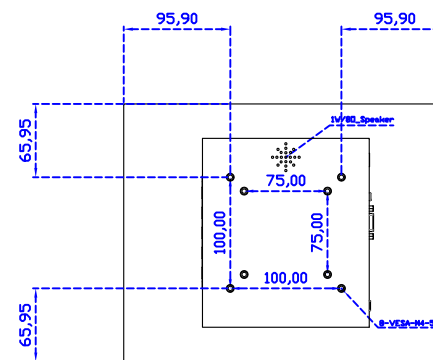

12.1" Touch Monitor.
(VESA Mount)

AIM-TMxxxx121-R15