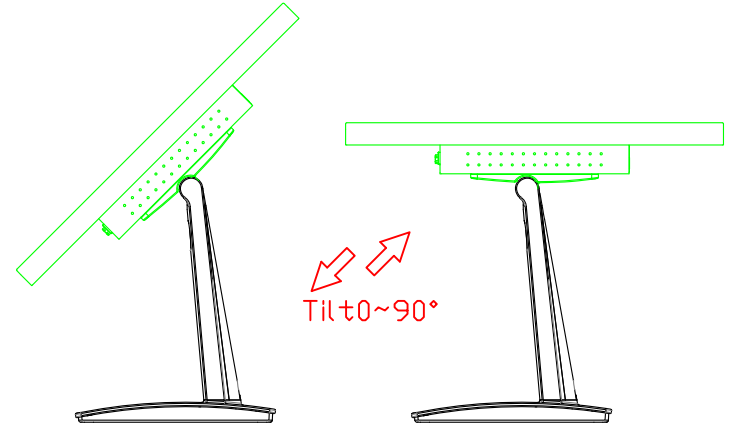

AIM-TMPCTU121-R15 V

**3 Year Warranty**  
LCD Panel 1 Year

12.1" Touch Monitor.  
(VESA Mount)

AIM-TMxxxx121-R15

12.1" Desktop Touch Monitor.  
(Foldable Stand)

AIM-TMxxxx121-R15 A

12.1" Desktop Touch Monitor.  
(POS Stand)