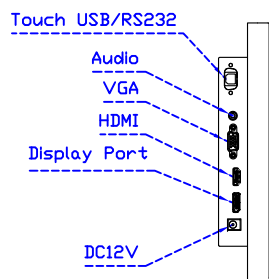

### Software Feature :

Draw Test	Position and linearity verification
Controller	Support multiple controllers
Languages	English · Simple Chinese · Traditional Chinese · Japanese · French · German · Spanish · Korean · Arabic · Czech · Danish · Dutch · Greek · Hungarian · Italian · Norwegian · Russian · Polish · Portuguese · Slovenian · Swedish · Thai · Turkish
Mouse Emulator	Right / left button emulation. Auto Right / left Click ( PDA function )
Touch Style	Drawing a Mode · button a Mode · Touch Off/ on Switch
Double Click	Configurable double click speed · Configurable double click area
Sound Modes	No sound · Touch down · Touch up
Display Support	display rotation · Support multiple monitors
Division Pattern	Support two halves and four parts with touch function, you can also create your own division patterns.
Settings:	
Edge compensation	Support edge compensation and you can also add your own numbers for it.
Support O.S	All Windows-32/64bit O.S Android ; Linux ; MAC

AIM-TMPCTU121-R15 V

**3 Year Warranty**  
LCD Panel 1 Year

12.1" Touch Monitor.  
(VESA Mount)

AIM-TMxxxx121-R15

12.1" Desktop Touch Monitor.  
(Foldable Stand)

AIM-TMxxxx121-R15 A

12.1" Desktop Touch Monitor.  
(POS Stand)