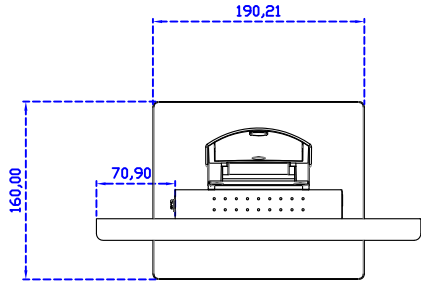

### Display Specifications :

Active Area	245 × 184 mm
Pixel Pitch	0.240 × 0.240 mm
Brightness	500 cd/m <sup>2</sup>
Contrast Ratio	1000 : 1
Resolution	1024 x 768 ( XGA )
Viewing Angle	L/R178° ; U/D178°
Response Time	25ms ( Tr + Tf )
Display Colors	16.7M
Display Modes	640×480 ; 800×600 ; 1024×768
Signal input	VGA ; Audio ; Display Port ; HDMI
Speaker	1W ( 8Ω ) × 1
OSD Keyboard	⊙Power ⊙Auto adjust ⊕ ⊖ ⊙Menu
Power Source	DC 12V ( DC Jack Φ2.1mm )
Power Consumption	≤15w
Storage 、 Operation	-40~80°C ; -30~70°C
VESA	75×75 ; 100×100 mm
Casing Colors	Black ( OEM other colors )
Casing Size 、 Weight	291.8 × 231.9 × 45.5 mm ; 2.1 kg ( W×H×D ) ( Without Stand )
Carton 、 gross weight	385 × 365 × 185 mm ; 3.5 kg ( W×H×D )
Accessory	VGA cable / HDMI cable / Audio cable / AC90~260V Adapter / Power cable / USB cable / Cleaning wipes / Driver Disk ※DP cable ( Optional )

AIM-TMPCTU121-R15 V

**3 Year Warranty**  
LCD Panel 1 Year

12.1" Touch Monitor.  
(VESA Mount)

AIM-TMxxxx121-R15

12.1" Desktop Touch Monitor.  
(Foldable Stand)

AIM-TMxxxx121-R15 A

12.1" Desktop Touch Monitor.  
(POS Stand)