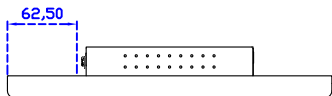

12.1" Touch Monitor.
(VESA Mount)

AIM-TMxxxx121-R15