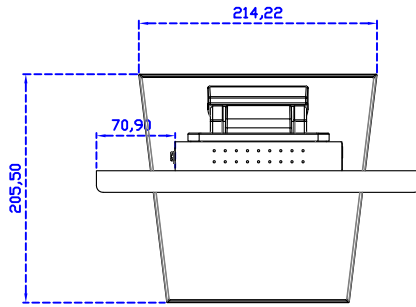

### Display Specifications :

Active Area	245 × 184 mm
Pixel Pitch	0.240 × 0.240 mm
Brightness	500 cd/m <sup>2</sup>
Contrast Ratio	1000 : 1
Resolution	1024 x 768 ( XGA )
Viewing Angle	L/R178° ; U/D178°
Response Time	25ms ( Tr + Tf )
Display Colors	16.7M
Display Modes	640×480 ; 800×600 ; 1024×768
Signal input	VGA ; Audio ; Display Port ; HDMI
Speaker	1W ( 8Ω ) × 1
OSD Keyboard	⊙Power ⊙Auto adjust ⊕ ⊖ ⊙Menu
Power Source	DC 12V ( DC Jack Φ2.1mm )
Power Consumption	≤15w
Storage 、 Operation	-40~80°C ; -30~70°C
VESA	75×75 ; 100×100 mm
Casing Colors	Black ( OEM other colors )
Casing Size 、 Weight	291.8 × 231.9 × 45.5 mm ; 2.1 kg ( W×H×D ) ( Without Stand )
Carton 、 gross weight	385 × 365 × 185 mm ; 3.5 kg ( W×H×D )
Accessory	VGA cable / HDMI cable / Audio cable / AC90~260V Adapter / Power cable / USB cable / Cleaning wipes / Driver Disk ※DP cable ( Optional )

AIM-TMPCTU121-R15 V

**3 Year Warranty**  
LCD Panel 1 Year

12.1" Touch Monitor.  
(VESA Mount)

AIM-TMxxxx121-R15

12.1" Desktop Touch Monitor.  
(Foldable Stand)

AIM-TMxxxx121-R15 A

12.1" Desktop Touch Monitor.  
(POS Stand)