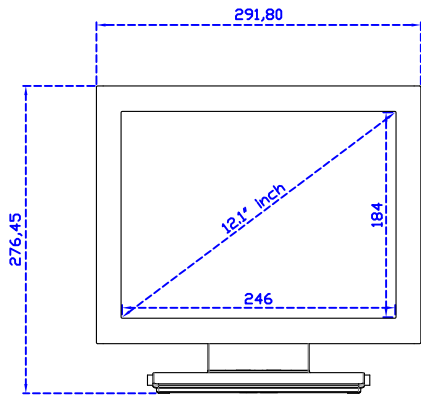

### Display Specifications :

Active Area	245 × 184 mm
Pixel Pitch	0.240 × 0.240 mm
Brightness	500 cd/m <sup>2</sup>
Contrast Ratio	1000 : 1
Resolution	1024 x 768 ( XGA )
Viewing Angle	L/R178° ; U/D178°
Response Time	25ms ( Tr + Tf )
Display Colors	16.7M
Display Modes	640×480 ; 800×600 ; 1024×768
Signal input	VGA ; Audio ; Display Port ; HDMI
Speaker	1W ( 8Ω ) × 1
OSD Keyboard	⊙Power ⊙Auto adjust ⊕ ⊖ ⊙Menu
Power Source	DC 12V ( DC Jack Φ2.1mm )
Power Consumption	≤15w
Storage 、 Operation	-40~80°C ; -30~70°C
VESA	75×75 ; 100×100 mm
Casing Colors	Black ( OEM other colors )
Casing Size 、 Weight	291.8 × 231.9 × 45.5 mm ; 2.1 kg ( W×H×D ) ( Without Stand )
Carton 、 gross weight	385 × 365 × 185 mm ; 3.5 kg ( W×H×D )
Accessory	VGA cable / HDMI cable / Audio cable / AC90~260V Adapter / Power cable / USB cable / Cleaning wipes / Driver Disk ※DP cable ( Optional )

## 12.1" Projected capacitive Multi-Touch Monitor

AIM-TMPCTU121-R15 V

**3 Year Warranty**  
LCD Panel 1 Year

12.1" Touch Monitor.  
(VESA Mount)

AIM-TMxxxx121-R15

12.1" Desktop Touch Monitor.  
(Foldable Stand)

AIM-TMxxxx121-R15 A

12.1" Desktop Touch Monitor.  
(POS Stand)