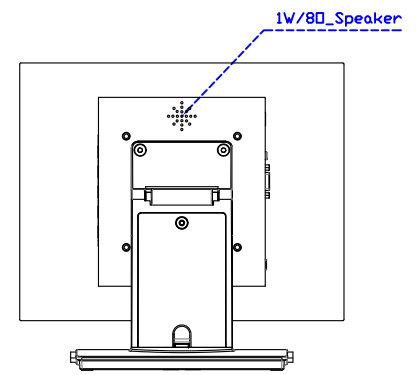

AIM-TMPCTU121-R15 V

**3 Year Warranty**  
LCD Panel 1 Year

12.1" Touch Monitor.  
(VESA Mount)

AIM-TMxxxx121-R15

12.1" Desktop Touch Monitor.  
(Foldable Stand)

AIM-TMxxxx121-R15 A

12.1" Desktop Touch Monitor.  
(POS Stand)