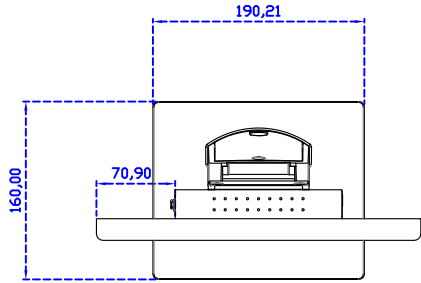

AIM-TMPCTU121-R15 V

3 Year Warranty
LCD Panel 1 Year

12.1" Touch Monitor.
(VESA Mount)

AIM-TMxxxx121-R15

12.1" Embedded Touch Monitor.
(Open Frame)

AIM-TMOPxxxx121-R15

12.1" Desktop Touch Monitor.
(Foldable Stand)

AIM-TMxxxx121-R15 A

12.1" Desktop Touch Monitor.
(POS Stand)

AIM-TMxxxx121-R15 V