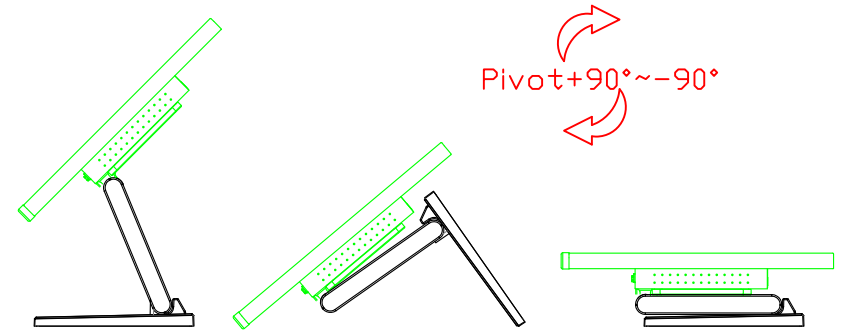

AIM-TMPCTU121-R15 V

3 Year Warranty
LCD Panel 1 Year

12.1" Touch Monitor.
(VESA Mount)

AIM-TMxxxx121-R15

12.1" Embedded Touch Monitor.
(Open Frame)

AIM-TMOPxxxx121-R15

12.1" Desktop Touch Monitor.
(Foldable Stand)

AIM-TMxxxx121-R15 A

12.1" Desktop Touch Monitor.
(POS Stand)

AIM-TMxxxx121-R15 V