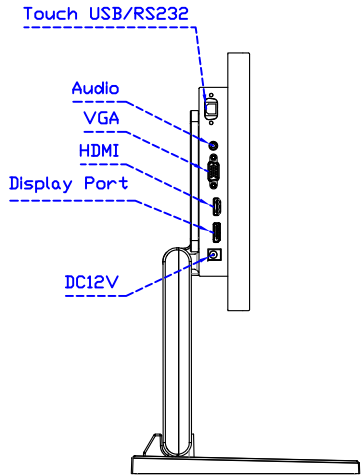

AIM-TMPCTU121-R15 V

3 Year Warranty
LCD Panel 1 Year

12.1" Touch Monitor.
(VESA Mount)

AIM-TMxxxx121-R15

12.1" Embedded Touch Monitor.
(Open Frame)

AIM-TMOPxxxx121-R15

12.1" Desktop Touch Monitor.
(Foldable Stand)

AIM-TMxxxx121-R15 A

12.1" Desktop Touch Monitor.
(POS Stand)

AIM-TMxxxx121-R15 V