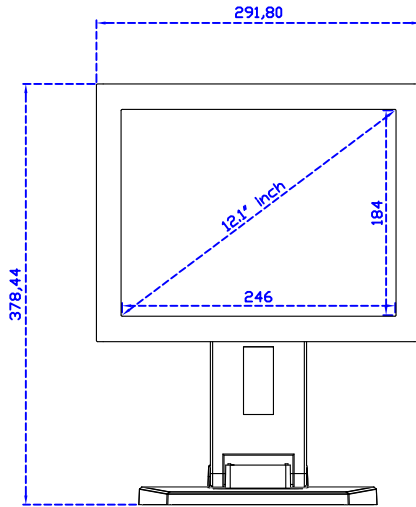

AIM-TMPCTU121-R15 V

3 Year Warranty
LCD Panel 1 Year

12.1" Touch Monitor.
(VESA Mount)

AIM-TMxxxx121-R15

12.1" Embedded Touch Monitor.
(Open Frame)

AIM-TMOPxxxx121-R15

12.1" Desktop Touch Monitor.
(Foldable Stand)

AIM-TMxxxx121-R15 A

12.1" Desktop Touch Monitor.
(POS Stand)

AIM-TMxxxx121-R15 V