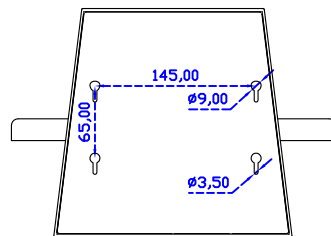

AIM-TMPCTU121-R15 V

3 Year Warranty
LCD Panel 1 Year

12.1" Touch Monitor.
(VESA Mount)

AIM-TMxxxx121-R15

12.1" Embedded Touch Monitor.
(Open Frame)

AIM-TMOPxxxx121-R15

12.1" Desktop Touch Monitor.
(Foldable Stand)

AIM-TMxxxx121-R15 A

12.1" Desktop Touch Monitor.
(POS Stand)

AIM-TMxxxx121-R15 V