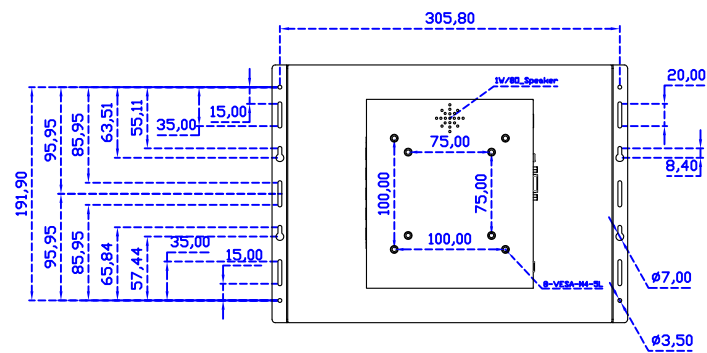

AIM-TMPCTU121-R15 V

3 Year Warranty
LCD Panel 1 Year

12.1" Touch Monitor.
(VESA Mount)

AIM-TMxxxx121-R15

12.1" Embedded Touch Monitor.
(Open Frame)

AIM-TMOPxxxx121-R15

12.1" Desktop Touch Monitor.
(Foldable Stand)

AIM-TMxxxx121-R15 A

12.1" Desktop Touch Monitor.
(POS Stand)

AIM-TMxxxx121-R15 V