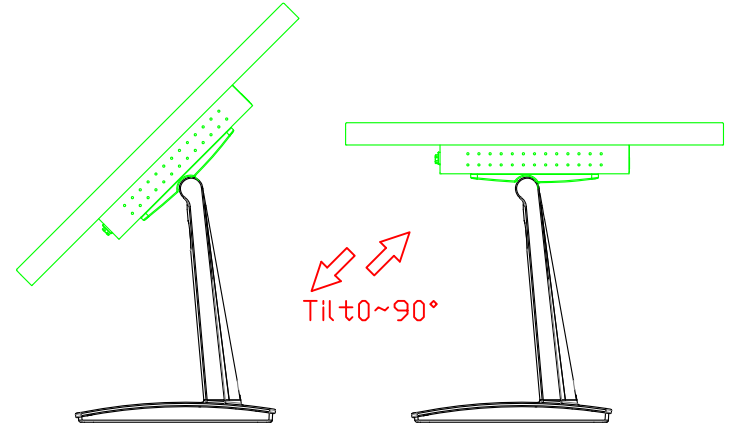

AIM-TMPCTU121-R15 V

3 Year Warranty
LCD Panel 1 Year

12.1" Touch Monitor.
(VESA Mount)

AIM-TMxxxx121-R15

12.1" Embedded Touch Monitor.
(Open Frame)

AIM-TMOPxxxx121-R15

12.1" Desktop Touch Monitor.
(Foldable Stand)

AIM-TMxxxx121-R15 A

12.1" Desktop Touch Monitor.
(POS Stand)

AIM-TMxxxx121-R15 V