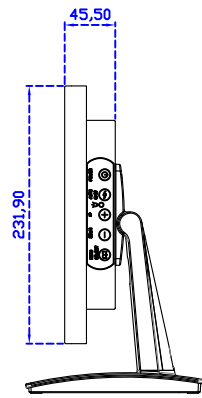

AIM-TMPCTU121-R15 V

3 Year Warranty
LCD Panel 1 Year

12.1" Touch Monitor.
(VESA Mount)

AIM-TMxxxx121-R15

12.1" Embedded Touch Monitor.
(Open Frame)

AIM-TMOPxxxx121-R15

12.1" Desktop Touch Monitor.
(Foldable Stand)

AIM-TMxxxx121-R15 A

12.1" Desktop Touch Monitor.
(POS Stand)

AIM-TMxxxx121-R15 V