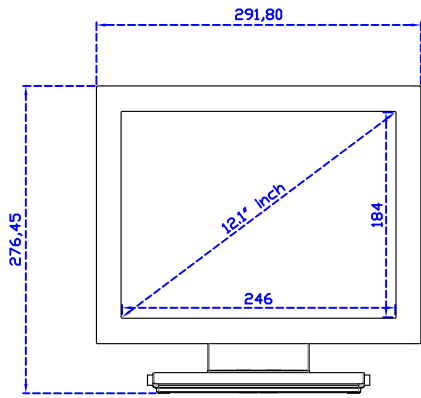

AIM-TMPCTU121-R15 V

3 Year Warranty
LCD Panel 1 Year

12.1" Touch Monitor.
(VESA Mount)

AIM-TMxxxx121-R15

12.1" Embedded Touch Monitor.
(Open Frame)

AIM-TMOPxxxx121-R15

12.1" Desktop Touch Monitor.
(Foldable Stand)

AIM-TMxxxx121-R15 A

12.1" Desktop Touch Monitor.
(POS Stand)

AIM-TMxxxx121-R15 V