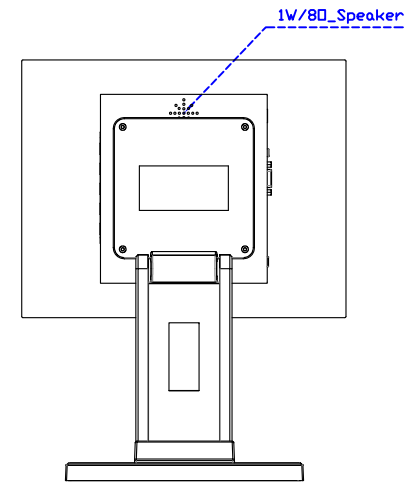

AIM-TMPCTU121-R15 V

3 Year Warranty
LCD Panel 1 Year

12.1" Touch Monitor.
(VESA Mount)

AIM-TMxxxx121-R15

12.1" Embedded Touch Monitor.
(Open Frame)

AIM-TMOPxxxx121-R15

12.1" Desktop Touch Monitor.
(Foldable Stand)

AIM-TMxxxx121-R15 A

12.1" Desktop Touch Monitor.
(POS Stand)

AIM-TMxxxx121-R15 V