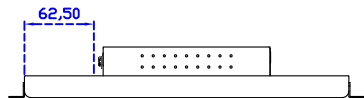

AIM-TMPCTU121-R15 V

3 Year Warranty
LCD Panel 1 Year

12.1" Touch Monitor.
(VESA Mount)

AIM-TMxxxx121-R15

12.1" Embedded Touch Monitor.
(Open Frame)

AIM-TMOPxxxx121-R15

12.1" Desktop Touch Monitor.
(Foldable Stand)