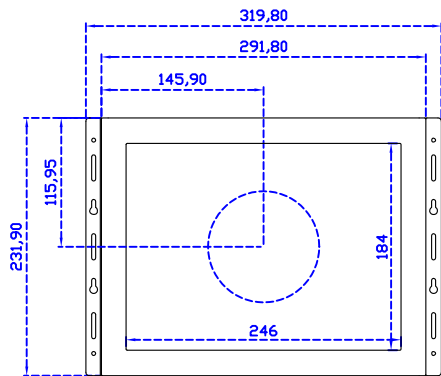

AIM-TMPCTU121-R15 V

3 Year Warranty
LCD Panel 1 Year

12.1" Touch Monitor.
(VESA Mount)

AIM-TMxxxx121-R15

12.1" Embedded Touch Monitor.
(Open Frame)

AIM-TMOPxxxx121-R15

12.1" Desktop Touch Monitor.
(Foldable Stand)

AIM-TMxxxx121-R15 A

12.1" Desktop Touch Monitor.
(POS Stand)

AIM-TMxxxx121-R15 V