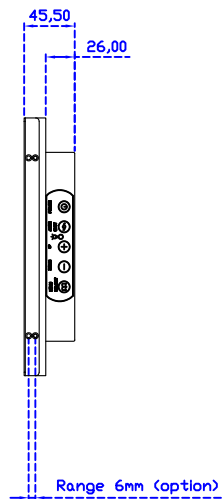

AIM-TMPCTU121-R15 V

3 Year Warranty
LCD Panel 1 Year

12.1" Touch Monitor.
(VESA Mount)

AIM-TMxxxx121-R15

12.1" Embedded Touch Monitor.
(Open Frame)

AIM-TMOPxxxx121-R15

12.1" Desktop Touch Monitor.
(Foldable Stand)

AIM-TMxxxx121-R15 A

12.1" Desktop Touch Monitor.
(POS Stand)

AIM-TMxxxx121-R15 V