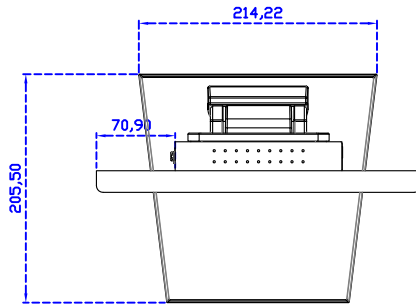

AIM-TMPCTU121-R15 V

3 Year Warranty
LCD Panel 1 Year

12.1" Touch Monitor.
(VESA Mount)

AIM-TMxxxx121-R15

12.1" Embedded Touch Monitor.
(Open Frame)

AIM-TMOPxxxx121-R15

12.1" Desktop Touch Monitor.
(Foldable Stand)

AIM-TMxxxx121-R15 A

12.1" Desktop Touch Monitor.
(POS Stand)

AIM-TMxxxx121-R15 V