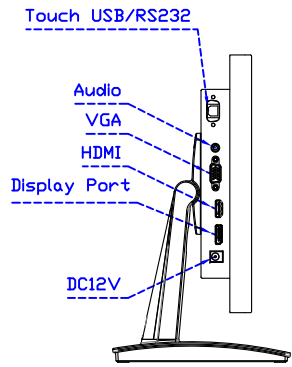

AIM-TMPCTU121-R15 V

3 Year Warranty
LCD Panel 1 Year

12.1" Touch Monitor.
(VESA Mount)

AIM-TMxxxx121-R15

12.1" Embedded Touch Monitor.
(Open Frame)

AIM-TMOPxxxx121-R15

12.1" Desktop Touch Monitor.
(Foldable Stand)

AIM-TMxxxx121-R15 A

12.1" Desktop Touch Monitor.
(POS Stand)

AIM-TMxxxx121-R15 V