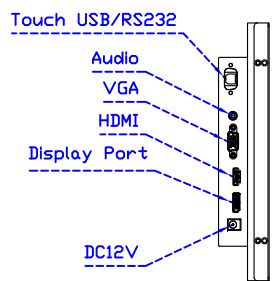

AIM-TMPCTU121-R15 V

3 Year Warranty
LCD Panel 1 Year

12.1" Touch Monitor.
(VESA Mount)

AIM-TMxxxx121-R15

12.1" Embedded Touch Monitor.
(Open Frame)

AIM-TMOPxxxx121-R15

12.1" Desktop Touch Monitor.
(Foldable Stand)

AIM-TMxxxx121-R15 A

12.1" Desktop Touch Monitor.
(POS Stand)

AIM-TMxxxx121-R15 V