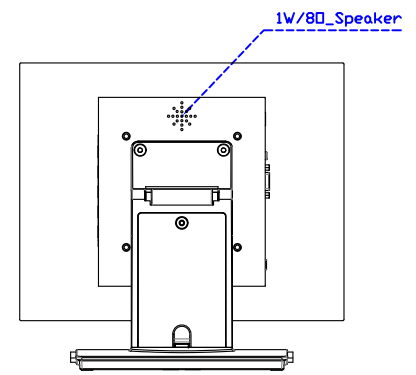

AIM-TMPCTU121-R15 V

3 Year Warranty
LCD Panel 1 Year

12.1" Touch Monitor.
(VESA Mount)

AIM-TMxxxx121-R15

12.1" Embedded Touch Monitor.
(Open Frame)

AIM-TMOPxxxx121-R15

12.1" Desktop Touch Monitor.
(Foldable Stand)

AIM-TMxxxx121-R15 A

12.1" Desktop Touch Monitor.
(POS Stand)

AIM-TMxxxx121-R15 V