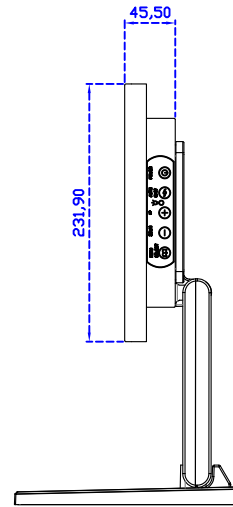

AIM-TMPCTU121-R15 V

3 Year Warranty
LCD Panel 1 Year

12.1" Touch Monitor.
(VESA Mount)

AIM-TMxxxx121-R15

12.1" Embedded Touch Monitor.
(Open Frame)

AIM-TMOPxxxx121-R15

12.1" Desktop Touch Monitor.
(Foldable Stand)

AIM-TMxxxx121-R15 A

12.1" Desktop Touch Monitor.
(POS Stand)

AIM-TMxxxx121-R15 V