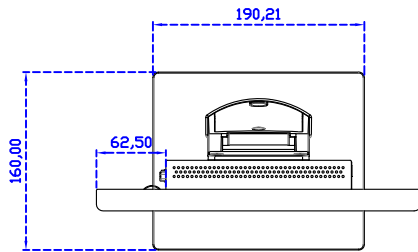

POS Stand (0.8kg)

12.1" Projected capacitive Multi-Touch Monitor

Display Specifications :

Active Area	245 × 184 mm
Pixel Pitch	0.240 × 0.240 mm
Brightness	500 cd/m ²
Contrast Ratio	1000 : 1
Resolution	1024 x 768 (XGA)
Viewing Angle	L/R178° ; U/D178°
Response Time	25ms (Tr + Tf)
Display Colors	16.7M
Display Modes	640×480 ; 800×600 ; 1024×768
Signal input	VGA ; Audio ; DVI
Speaker	1W (8Ω) × 1
OSD Keyboard	⊙Power ⊙Auto adjust ⊕ ⊖ ⊙Menu
Power Source	DC 12V (DC Jack Φ2.1mm)
Power Consumption	≤15w
Storage 、 Operation	-40~80°C ; -30~70°C
VESA	75×75 ; 100×100 mm
Casing Colors	Black (OEM other colors)
Casing Size 、 Weight	291.8 × 231.9 × 45.5 mm ; 2.1 kg (W×H×D) (Without Stand)
Carton 、 gross weight	385 × 365 × 185 mm ; 3.5 kg (W×H×D)
Accessory	VGA cable / Audio cable / AC90~260V Adapter / Power cable / USB cable / Cleaning wipes / Driver Disk ※DVI cable (Optional)

AIM-TMPCTU121-R03 V

3 Year Warranty
LCD Panel 1 Year

12.1" Touch Monitor.
(VESA Mount)

AIM-TMxxxx121-R03

12.1" Desktop Touch Monitor.
(Foldable Stand)

AIM-TMxxxx121-R03 A

12.1" Desktop Touch Monitor.
(POS Stand)