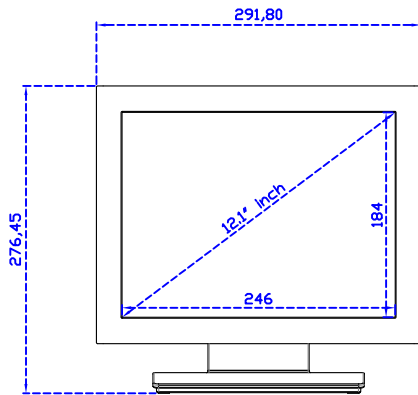

POS Stand (0.8kg)

12.1" Projected capacitive Multi-Touch Monitor

Display Specifications :

Active Area	245 × 184 mm
Pixel Pitch	0.240 × 0.240 mm
Brightness	500 cd/m ²
Contrast Ratio	1000 : 1
Resolution	1024 x 768 (XGA)
Viewing Angle	L/R178° ; U/D178°
Response Time	25ms (Tr + Tf)
Display Colors	16.7M
Display Modes	640×480 ; 800×600 ; 1024×768
Signal input	VGA ; Audio ; DVI
Speaker	1W (8Ω) × 1
OSD Keyboard	⊙Power ⊙Auto adjust ⊕ ⊖ ⊙Menu
Power Source	DC 12V (DC Jack Φ2.1mm)
Power Consumption	≤15w
Storage 、 Operation	-40~80°C ; -30~70°C
VESA	75×75 ; 100×100 mm
Casing Colors	Black (OEM other colors)
Casing Size 、 Weight	291.8 × 231.9 × 45.5 mm ; 2.1 kg (W×H×D) (Without Stand)
Carton 、 gross weight	385 × 365 × 185 mm ; 3.5 kg (W×H×D)
Accessory	VGA cable / Audio cable / AC90~260V Adapter / Power cable / USB cable / Cleaning wipes / Driver Disk ※DVI cable (Optional)

AIM-TMPCTU121-R03 V

3 Year Warranty
LCD Panel 1 Year

12.1" Touch Monitor.
(VESA Mount)

AIM-TMxxxx121-R03

12.1" Desktop Touch Monitor.
(Foldable Stand)

AIM-TMxxxx121-R03 A

12.1" Desktop Touch Monitor.
(POS Stand)