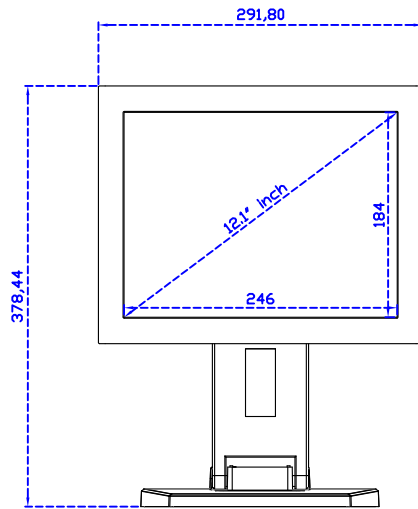

POS Stand (0.8kg)

12.1" Projected capacitive Multi-Touch Monitor

Display Specifications :

Active Area	245 × 184 mm
Pixel Pitch	0.240 × 0.240 mm
Brightness	500 cd/m ²
Contrast Ratio	1000 : 1
Resolution	1024 x 768 (XGA)
Viewing Angle	L/R178° ; U/D178°
Response Time	25ms (Tr + Tf)
Display Colors	16.7M
Display Modes	640×480 ; 800×600 ; 1024×768
Signal input	VGA ; Audio ; DVI
Speaker	1W (8Ω) × 1
OSD Keyboard	⊙Power ⊙Auto adjust ⊕ ⊖ ⊙Menu
Power Source	DC 12V (DC Jack Φ2.1mm)
Power Consumption	≤15w
Storage 、 Operation	-40~80°C ; -30~70°C
VESA	75×75 ; 100×100 mm
Casing Colors	Black (OEM other colors)
Casing Size 、 Weight	291.8 × 231.9 × 45.5 mm ; 2.1 kg (W×H×D) (Without Stand)
Carton 、 gross weight	385 × 365 × 185 mm ; 3.5 kg (W×H×D)
Accessory	VGA cable / Audio cable / AC90~260V Adapter / Power cable / USB cable / Cleaning wipes / Driver Disk ※DVI cable (Optional)

AIM-TMPCTU121-R03 V

3 Year Warranty
LCD Panel 1 Year

12.1" Touch Monitor.
(VESA Mount)

AIM-TMxxxx121-R03

12.1" Desktop Touch Monitor.
(Foldable Stand)

AIM-TMxxxx121-R03 A

12.1" Desktop Touch Monitor.
(POS Stand)