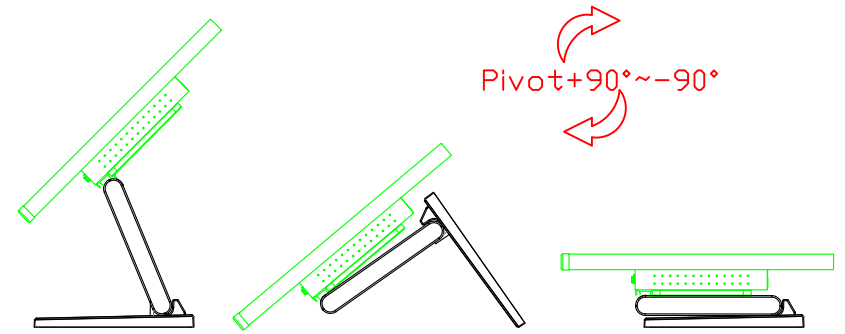

Software Feature :

Draw Test	Position and linearity verification
Controller	Support multiple controllers
Languages	English · Simple Chinese · Traditional Chinese · Japanese · French · German · Spanish · Korean · Arabic · Czech · Danish · Dutch · Greek · Hungarian · Italian · Norwegian · Russian · Polish · Portuguese · Slovenian · Swedish · Thai · Turkish
Mouse Emulator	Right / left button emulation. Auto Right / left Click (PDA function)
Touch Style	Drawing a Mode · button a Mode · Touch Off/ on Switch
Double Click	Configurable double click speed · Configurable double click area
Sound Modes	No sound · Touch down · Touch up
Display Support	display rotation · Support multiple monitors
Division Pattern	Support two halves and four parts with touch function, you can also create your own division patterns.
Settings:	
Edge compensation	Support edge compensation and you can also add your own numbers for it.
Support O.S	All Windows-32/64bit O.S Android ; Linux ; MAC

AIM-TMPCTU121-R03 V

3 Year Warranty
LCD Panel 1 Year

12.1" Touch Monitor.
(VESA Mount)

AIM-TMxxxx121-R03

12.1" Desktop Touch Monitor.
(Foldable Stand)

AIM-TMxxxx121-R03 A

12.1" Desktop Touch Monitor.
(POS Stand)