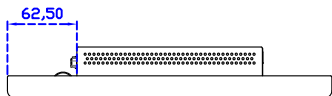

Software Feature :

Draw Test	Position and linearity verification
Controller	Support multiple controllers
Languages	English · Simple Chinese · Traditional Chinese · Japanese · French · German · Spanish · Korean · Arabic · Czech · Danish · Dutch · Greek · Hungarian · Italian · Norwegian · Russian · Polish · Portuguese · Slovenian · Swedish · Thai · Turkish
Mouse Emulator	Right / left button emulation. Auto Right / left Click (PDA function)
Touch Style	Drawing a Mode · button a Mode · Touch Off/ on Switch
Double Click	Configurable double click speed · Configurable double click area
Sound Modes	No sound · Touch down · Touch up
Display Support	display rotation · Support multiple monitors
Division Pattern	Support two halves and four parts with touch function, you can also create your own division patterns.
Settings:	
Edge compensation	Support edge compensation and you can also add your own numbers for it.
Support O.S	All Windows-32/64bit O.S Android ; Linux ; MAC

AIM-TMPCTU121-R03 V

3 Year Warranty
LCD Panel 1 Year

12.1" Touch Monitor.
(VESA Mount)

AIM-TMxxxx121-R03

12.1" Desktop Touch Monitor.
(Foldable Stand)

AIM-TMxxxx121-R03 A

12.1" Desktop Touch Monitor.
(POS Stand)