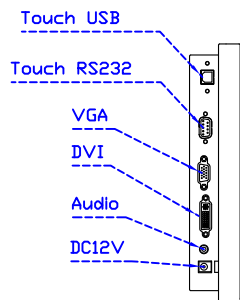

AIM-TMPCTU121-R03 A

※AiM Touch has the right to update specs without further notice

12.1" Projected capacitive Multi-Touch Monitor

Touch Feature :

Input Method	Capacitive stylus, Finger
Linearity	≤2.5mm
Surface	≥7H
Life Time	Unlimited
Application	Writing and Signature Capture Capability

Software Feature :

Draw Test	Position and linearity verification
Controller	Support multiple controllers
Languages	English · Simple Chinese · Traditional Chinese · Japanese · French · German · Spanish · Korean · Arabic · Czech · Danish · Dutch · Greek · Hungarian · Italian · Norwegian · Russian · Polish · Portuguese · Slovenian · Swedish · Thai · Turkish
Mouse Emulator	Right / left button emulation. Auto Right / left Click (PDA function)
Touch Style	Drawing a Mode · button a Mode · Touch Off/ on Switch
Double Click	Configurable double click speed · Configurable double click area
Sound Modes	No sound · Touch down · Touch up
Display Support	display rotation · Support multiple monitors
Division Pattern	Support two halves and four parts with touch function, you can also create your own division patterns.
Settings:	
Edge compensation	Support edge compensation and you can also add your own numbers for it.
Support O.S	All Windows-32/64bit O.S Android ; Linux ; MAC

AIM-TMPCTU121-R03 V

3 Year Warranty
LCD Panel 1 Year

12.1" Touch Monitor.
(VESA Mount)

AIM-TMxxxx121-R03

12.1" Desktop Touch Monitor.
(Foldable Stand)

AIM-TMxxxx121-R03 A

12.1" Desktop Touch Monitor.
(POS Stand)