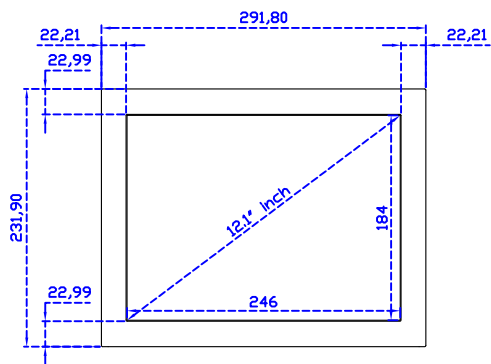

12.1" Touch Monitor.
(VESA Mount)

AIM-TMxxxx121-R03