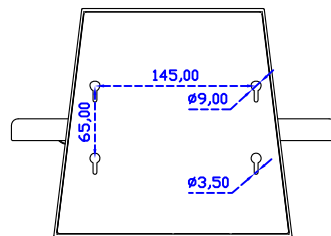

AIM-TMPCTU121-R03 V

3 Year Warranty
LCD Panel 1 Year

12.1" Touch Monitor.
(VESA Mount)

AIM-TMxxxx121-R03

12.1" Desktop Touch Monitor.
(Foldable Stand)

AIM-TMxxxx121-R03 A

12.1" Desktop Touch Monitor.
(POS Stand)