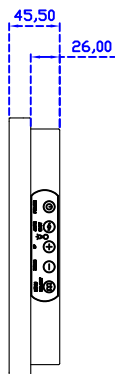

Software Feature :

Draw Test	Position and linearity verification
Controller	Support multiple controllers
Languages	English · Simple Chinese · Traditional Chinese · Japanese · French · German · Spanish · Korean · Arabic · Czech · Danish · Dutch · Greek · Hungarian · Italian · Norwegian · Russian · Polish · Portuguese · Slovenian · Swedish · Thai · Turkish
Mouse Emulator	Right / left button emulation. Auto Right / left Click (PDA function)
Touch Style	Drawing a Mode · button a Mode · Touch Off/ on Switch
Double Click	Configurable double click speed · Configurable double click area
Sound Modes	No sound · Touch down · Touch up
Display Support	display rotation · Support multiple monitors
Division Pattern	Support two halves and four parts with touch function, you can also create your own division patterns.
Settings:	
Edge compensation	Support edge compensation and you can also add your own numbers for it.
Support O.S	All Windows-32/64bit O.S Android ; Linux ; MAC

AIM-TMPCTU121-R03 V

3 Year Warranty
LCD Panel 1 Year

12.1" Touch Monitor.
(VESA Mount)

AIM-TMxxxx121-R03

12.1" Desktop Touch Monitor.
(Foldable Stand)

AIM-TMxxxx121-R03 A

12.1" Desktop Touch Monitor.
(POS Stand)