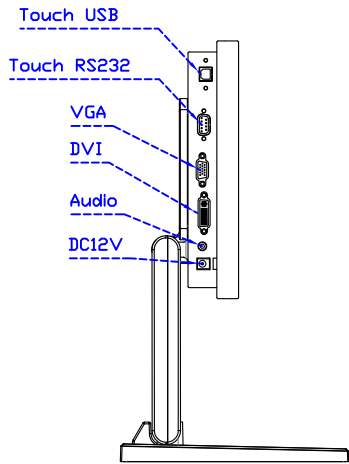

AIM-TMPCTU121-R03 A

※AiM Touch has the right to update specs without further notice

12.1" Projected capacitive Multi-Touch Monitor

Touch Feature :

Input Method	Capacitive stylus, Finger
Linearity	≤2.5mm
Surface	≥7H
Life Time	Unlimited
Application	Writing and Signature Capture Capability

Software Feature :

Draw Test	Position and linearity verification
Controller	Support multiple controllers
Languages	English · Simple Chinese · Traditional Chinese · Japanese · French · German · Spanish · Korean · Arabic · Czech · Danish · Dutch · Greek · Hungarian · Italian · Norwegian · Russian · Polish · Portuguese · Slovenian · Swedish · Thai · Turkish
Mouse Emulator	Right / left button emulation. Auto Right / left Click (PDA function)
Touch Style	Drawing a Mode · button a Mode · Touch Off/ on Switch
Double Click	Configurable double click speed · Configurable double click area
Sound Modes	No sound · Touch down · Touch up
Display Support	display rotation · Support multiple monitors
Division Pattern	Support two halves and four parts with touch function, you can also create your own division patterns.
Settings:	
Edge compensation	Support edge compensation and you can also add your own numbers for it.
Support O.S	All Windows-32/64bit O.S Android ; Linux ; MAC

AIM-TMPCTU121-R03 V

3 Year Warranty
LCD Panel 1 Year

12.1" Touch Monitor.
(VESA Mount)

AIM-TMxxxx121-R03

12.1" Desktop Touch Monitor.
(Foldable Stand)

AIM-TMxxxx121-R03 A

12.1" Desktop Touch Monitor.
(POS Stand)

AIM-TMxxxx121-R03 V