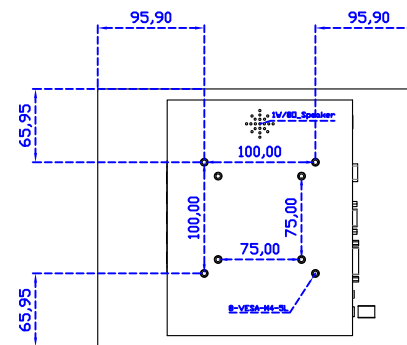

Software Feature :

Draw Test	Position and linearity verification
Controller	Support multiple controllers
Languages	English · Simple Chinese · Traditional Chinese · Japanese · French · German · Spanish · Korean · Arabic · Czech · Danish · Dutch · Greek · Hungarian · Italian · Norwegian · Russian · Polish · Portuguese · Slovenian · Swedish · Thai · Turkish
Mouse Emulator	Right / left button emulation. Auto Right / left Click (PDA function)
Touch Style	Drawing a Mode · button a Mode · Touch Off/ on Switch
Double Click	Configurable double click speed · Configurable double click area
Sound Modes	No sound · Touch down · Touch up
Display Support	display rotation · Support multiple monitors
Division Pattern	Support two halves and four parts with touch function, you can also create your own division patterns.
Settings:	
Edge compensation	Support edge compensation and you can also add your own numbers for it.
Support O.S	All Windows-32/64bit O.S Android ; Linux ; MAC

AIM-TMPCTU121-R03 V

3 Year Warranty
LCD Panel 1 Year

12.1" Touch Monitor.
(VESA Mount)

AIM-TMxxxx121-R03

12.1" Desktop Touch Monitor.
(Foldable Stand)

AIM-TMxxxx121-R03 A

12.1" Desktop Touch Monitor.
(POS Stand)