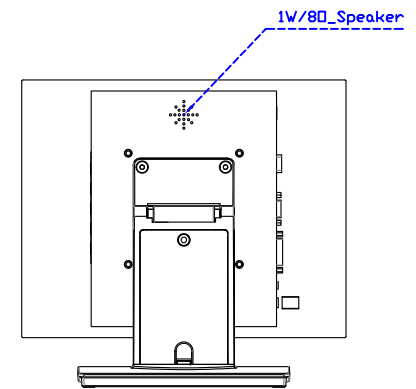

Software Feature :

Draw Test	Position and linearity verification
Controller	Support multiple controllers
Languages	English · Simple Chinese · Traditional Chinese · Japanese · French · German · Spanish · Korean · Arabic · Czech · Danish · Dutch · Greek · Hungarian · Italian · Norwegian · Russian · Polish · Portuguese · Slovenian · Swedish · Thai · Turkish
Mouse Emulator	Right / left button emulation. Auto Right / left Click (PDA function)
Touch Style	Drawing a Mode · button a Mode · Touch Off/ on Switch
Double Click	Configurable double click speed · Configurable double click area
Sound Modes	No sound · Touch down · Touch up
Display Support	display rotation · Support multiple monitors
Division Pattern	Support two halves and four parts with touch function, you can also create your own division patterns.
Settings:	
Edge compensation	Support edge compensation and you can also add your own numbers for it.
Support O.S	All Windows-32/64bit O.S Android ; Linux ; MAC

AIM-TMPCTU121-R03 V

3 Year Warranty
LCD Panel 1 Year

12.1" Touch Monitor.
(VESA Mount)

AIM-TMxxxx121-R03

12.1" Desktop Touch Monitor.
(Foldable Stand)

AIM-TMxxxx121-R03 A

12.1" Desktop Touch Monitor.
(POS Stand)