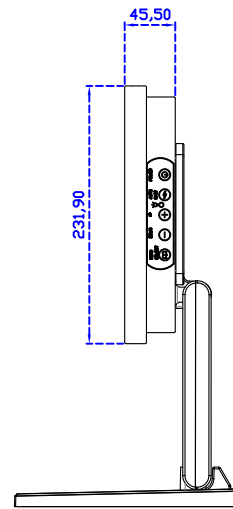

POS Stand (0.8kg)

12.1" Projected capacitive Multi-Touch Monitor

Display Specifications :

Active Area	245 × 184 mm
Pixel Pitch	0.240 × 0.240 mm
Brightness	500 cd/m ²
Contrast Ratio	1000 : 1
Resolution	1024 x 768 (XGA)
Viewing Angle	L/R178° ; U/D178°
Response Time	25ms (Tr + Tf)
Display Colors	16.7M
Display Modes	640×480 ; 800×600 ; 1024×768
Signal input	VGA ; Audio ; DVI
Speaker	1W (8Ω) × 1
OSD Keyboard	⊙Power ⊙Auto adjust ⊕ ⊖ ⊙Menu
Power Source	DC 12V (DC Jack Φ2.1mm)
Power Consumption	≤15w
Storage 、 Operation	-40~80°C ; -30~70°C
VESA	75×75 ; 100×100 mm
Casing Colors	Black (OEM other colors)
Casing Size 、 Weight	291.8 × 231.9 × 45.5 mm ; 2.1 kg (W×H×D) (Without Stand)
Carton 、 gross weight	385 × 365 × 185 mm ; 3.5 kg (W×H×D)
Accessory	VGA cable / Audio cable / AC90~260V Adapter / Power cable / USB cable / Cleaning wipes / Driver Disk ※DVI cable (Optional)

AIM-TMPCTU121-R03 V

3 Year Warranty
LCD Panel 1 Year

12.1" Touch Monitor.
(VESA Mount)

AIM-TMxxxx121-R03

12.1" Desktop Touch Monitor.
(Foldable Stand)

AIM-TMxxxx121-R03 A

12.1" Desktop Touch Monitor.
(POS Stand)