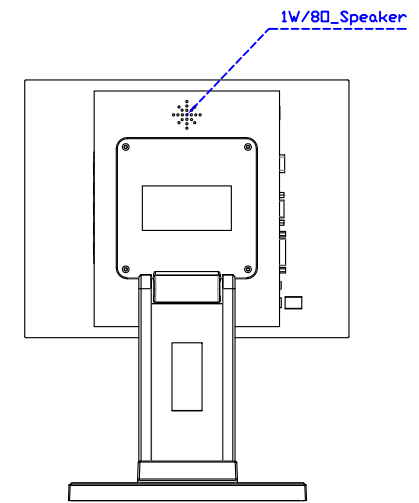

Software Feature :

Draw Test	Position and linearity verification
Controller	Support multiple controllers
Languages	English · Simple Chinese · Traditional Chinese · Japanese · French · German · Spanish · Korean · Arabic · Czech · Danish · Dutch · Greek · Hungarian · Italian · Norwegian · Russian · Polish · Portuguese · Slovenian · Swedish · Thai · Turkish
Mouse Emulator	Right / left button emulation. Auto Right / left Click (PDA function)
Touch Style	Drawing a Mode · button a Mode · Touch Off/ on Switch
Double Click	Configurable double click speed · Configurable double click area
Sound Modes	No sound · Touch down · Touch up
Display Support	display rotation · Support multiple monitors
Division Pattern	Support two halves and four parts with touch function, you can also create your own division patterns.
Settings:	
Edge compensation	Support edge compensation and you can also add your own numbers for it.
Support O.S	All Windows-32/64bit O.S Android ; Linux ; MAC

AIM-TMPCTU121-R03 V

3 Year Warranty
LCD Panel 1 Year

12.1" Touch Monitor.
(VESA Mount)

AIM-TMxxxx121-R03

12.1" Desktop Touch Monitor.
(Foldable Stand)

AIM-TMxxxx121-R03 A

12.1" Desktop Touch Monitor.
(POS Stand)