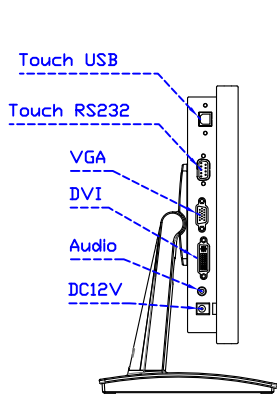

Software Feature :

Draw Test	Position and linearity verification
Controller	Support multiple controllers
Languages	English · Simple Chinese · Traditional Chinese · Japanese · French · German · Spanish · Korean · Arabic · Czech · Danish · Dutch · Greek · Hungarian · Italian · Norwegian · Russian · Polish · Portuguese · Slovenian · Swedish · Thai · Turkish
Mouse Emulator	Right / left button emulation. Auto Right / left Click (PDA function)
Touch Style	Drawing a Mode · button a Mode · Touch Off/ on Switch
Double Click	Configurable double click speed · Configurable double click area
Sound Modes	No sound · Touch down · Touch up
Display Support	display rotation · Support multiple monitors
Division Pattern	Support two halves and four parts with touch function, you can also create your own division patterns.
Settings:	
Edge compensation	Support edge compensation and you can also add your own numbers for it.
Support O.S	All Windows-32/64bit O.S Android ; Linux ; MAC

AIM-TMPCTU121-R03 V

3 Year Warranty
LCD Panel 1 Year

12.1" Touch Monitor.
(VESA Mount)

AIM-TMxxxx121-R03

12.1" Desktop Touch Monitor.
(Foldable Stand)

AIM-TMxxxx121-R03 A

12.1" Desktop Touch Monitor.
(POS Stand)