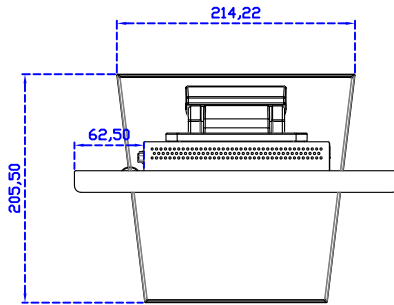

POS Stand (0.8kg)

12.1" Projected capacitive Multi-Touch Monitor

Display Specifications :

Active Area	245 × 184 mm
Pixel Pitch	0.240 × 0.240 mm
Brightness	500 cd/m ²
Contrast Ratio	1000 : 1
Resolution	1024 x 768 (XGA)
Viewing Angle	L/R178° ; U/D178°
Response Time	25ms (Tr + Tf)
Display Colors	16.7M
Display Modes	640×480 ; 800×600 ; 1024×768
Signal input	VGA ; Audio ; DVI
Speaker	1W (8Ω) × 1
OSD Keyboard	⊙Power ⊙Auto adjust ⊕ ⊖ ⊙Menu
Power Source	DC 12V (DC Jack Φ2.1mm)
Power Consumption	≤15w
Storage 、 Operation	-40~80°C ; -30~70°C
VESA	75×75 ; 100×100 mm
Casing Colors	Black (OEM other colors)
Casing Size 、 Weight	291.8 × 231.9 × 45.5 mm ; 2.1 kg (W×H×D) (Without Stand)
Carton 、 gross weight	385 × 365 × 185 mm ; 3.5 kg (W×H×D)
Accessory	VGA cable / Audio cable / AC90~260V Adapter / Power cable / USB cable / Cleaning wipes / Driver Disk ※DVI cable (Optional)

AIM-TMPCTU121-R03 V

3 Year Warranty
LCD Panel 1 Year

12.1" Touch Monitor.
(VESA Mount)

AIM-TMxxxx121-R03

12.1" Desktop Touch Monitor.
(Foldable Stand)

AIM-TMxxxx121-R03 A

12.1" Desktop Touch Monitor.
(POS Stand)