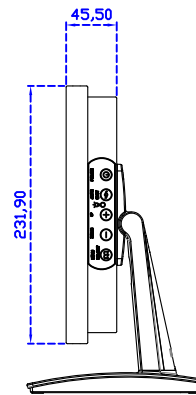

AIM-TMPCTU121-R03 V

3 Year Warranty
LCD Panel 1 Year

12.1" Touch Monitor.
(VESA Mount)

AIM-TMxxxx121-R03

12.1" Desktop Touch Monitor.
(Foldable Stand)

AIM-TMxxxx121-R03 A

12.1" Desktop Touch Monitor.
(POS Stand)