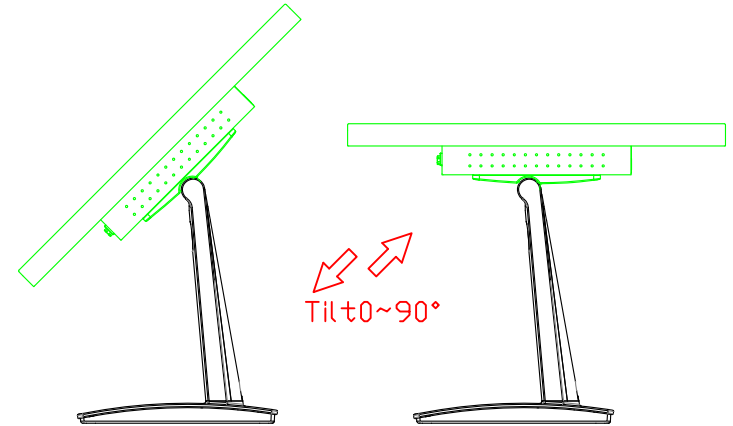

AIM-TMPCTU121-R03 V

3 Year Warranty
LCD Panel 1 Year

12.1" Touch Monitor.
(VESA Mount)

AIM-TMxxxx121-R03

12.1" Desktop Touch Monitor.
(Foldable Stand)

AIM-TMxxxx121-R03 A

12.1" Desktop Touch Monitor.
(POS Stand)