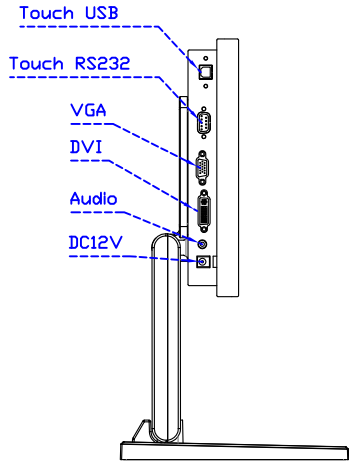

AIM-TMPCTU121-R03

USB

無底座 VESA 孔固定

AIM-TMOPPCTU121-R03

USB

嵌入型固定

AIM-TMPCTU121-R03 A

USB

AIM-TMPCTU121-R03 V

3 Year Warranty
LCD Panel 1 Year

12.1" Touch Monitor.
(VESA Mount)

AIM-TMxxxx121-R03

12.1" Embedded Touch Monitor.
(Open Frame)

AIM-TMOPxxxx121-R03

12.1" Desktop Touch Monitor.
(Foldable Stand)

AIM-TMxxxx121-R03 A

12.1" Desktop Touch Monitor.
(POS Stand)

AIM-TMxxxx121-R03 V