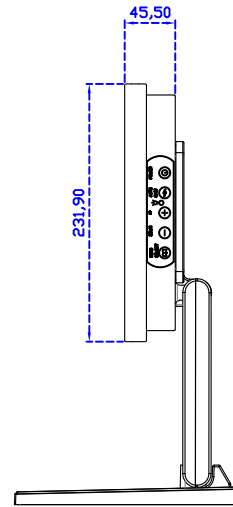

AIM-TMPCTU121-R03 V

3 Year Warranty
LCD Panel 1 Year

12.1" Touch Monitor.
(VESA Mount)

AIM-TMxxxx121-R03

12.1" Embedded Touch Monitor.
(Open Frame)

AIM-TMOPxxxx121-R03

12.1" Desktop Touch Monitor.
(Foldable Stand)

AIM-TMxxxx121-R03 A

12.1" Desktop Touch Monitor.
(POS Stand)

AIM-TMxxxx121-R03 V