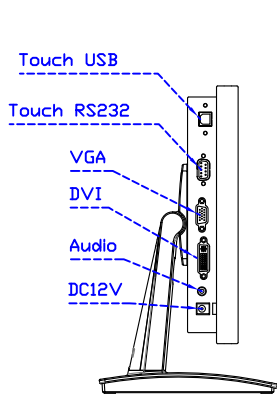

AIM-TMPCTU121-R03 V

3 Year Warranty
LCD Panel 1 Year

12.1" Touch Monitor.
(VESA Mount)

AIM-TMxxxx121-R03

12.1" Embedded Touch Monitor.
(Open Frame)

AIM-TMOPxxxx121-R03

12.1" Desktop Touch Monitor.
(Foldable Stand)

AIM-TMxxxx121-R03 A

12.1" Desktop Touch Monitor.
(POS Stand)

AIM-TMxxxx121-R03 V