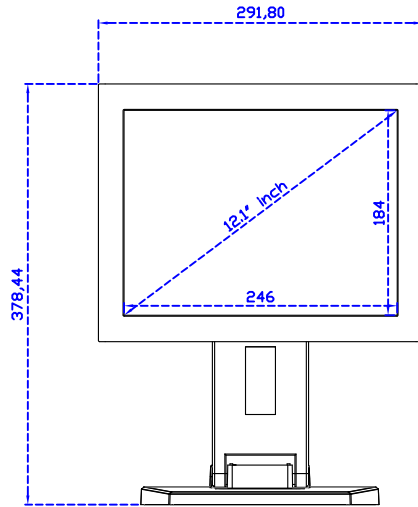

AIM-TMPCTU121-R03 V

3 Year Warranty
LCD Panel 1 Year

12.1" Touch Monitor.
(VESA Mount)

AIM-TMxxxx121-R03

12.1" Embedded Touch Monitor.
(Open Frame)

AIM-TMOPxxxx121-R03

12.1" Desktop Touch Monitor.
(Foldable Stand)

AIM-TMxxxx121-R03 A

12.1" Desktop Touch Monitor.
(POS Stand)

AIM-TMxxxx121-R03 V