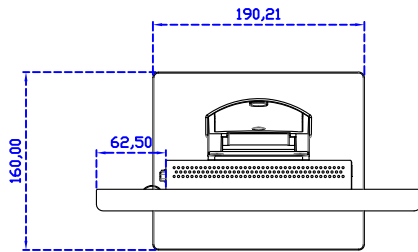

AIM-TMPCTU121-R03 V

3 Year Warranty
LCD Panel 1 Year

12.1" Touch Monitor.
(VESA Mount)

AIM-TMxxxx121-R03

12.1" Embedded Touch Monitor.
(Open Frame)

AIM-TMOPxxxx121-R03

12.1" Desktop Touch Monitor.
(Foldable Stand)

AIM-TMxxxx121-R03 A

12.1" Desktop Touch Monitor.
(POS Stand)

AIM-TMxxxx121-R03 V