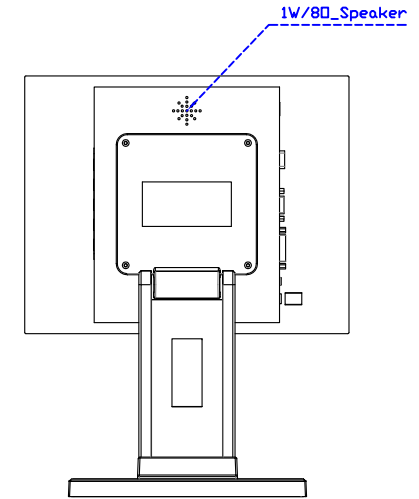

AIM-TMPCTU121-R03 V

3 Year Warranty
LCD Panel 1 Year

12.1" Touch Monitor.
(VESA Mount)

AIM-TMxxxx121-R03

12.1" Embedded Touch Monitor.
(Open Frame)

AIM-TMOPxxxx121-R03

12.1" Desktop Touch Monitor.
(Foldable Stand)

AIM-TMxxxx121-R03 A

12.1" Desktop Touch Monitor.
(POS Stand)

AIM-TMxxxx121-R03 V