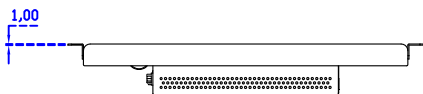

AIM-TMPCTU121-R03 V

3 Year Warranty
LCD Panel 1 Year

12.1" Touch Monitor.
(VESA Mount)

AIM-TMxxxx121-R03

12.1" Embedded Touch Monitor.
(Open Frame)

AIM-TMOPxxxx121-R03

12.1" Desktop Touch Monitor.
(Foldable Stand)