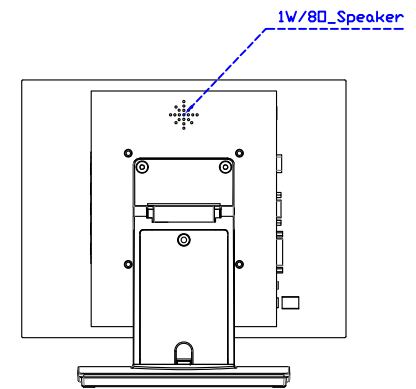

AIM-TMPCTU121-R03 V

3 Year Warranty
LCD Panel 1 Year

12.1" Touch Monitor.
(VESA Mount)

AIM-TMxxxx121-R03

12.1" Embedded Touch Monitor.
(Open Frame)

AIM-TMOPxxxx121-R03

12.1" Desktop Touch Monitor.
(Foldable Stand)

AIM-TMxxxx121-R03 A

12.1" Desktop Touch Monitor.
(POS Stand)

AIM-TMxxxx121-R03 V