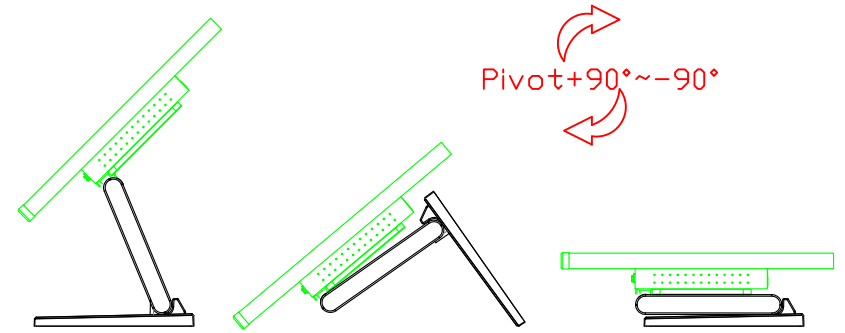

AIM-TMPCTU121-R03 V

3 Year Warranty
LCD Panel 1 Year

12.1" Touch Monitor.
(VESA Mount)

AIM-TMxxxx121-R03

12.1" Embedded Touch Monitor.
(Open Frame)

AIM-TMOPxxxx121-R03

12.1" Desktop Touch Monitor.
(Foldable Stand)

AIM-TMxxxx121-R03 A

12.1" Desktop Touch Monitor.
(POS Stand)

AIM-TMxxxx121-R03 V