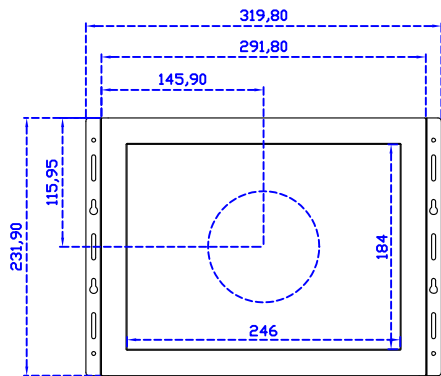

AIM-TMPCTU121-R03 V

3 Year Warranty
LCD Panel 1 Year

12.1" Touch Monitor.
(VESA Mount)

AIM-TMxxxx121-R03

12.1" Embedded Touch Monitor.
(Open Frame)

AIM-TMOPxxxx121-R03

12.1" Desktop Touch Monitor.
(Foldable Stand)

AIM-TMxxxx121-R03 A

12.1" Desktop Touch Monitor.
(POS Stand)

AIM-TMxxxx121-R03 V