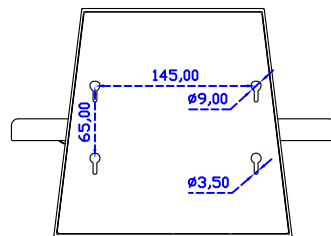

AIM-TMPCTU121-R03 V

3 Year Warranty
LCD Panel 1 Year

12.1" Touch Monitor.
(VESA Mount)

AIM-TMxxxx121-R03

12.1" Embedded Touch Monitor.
(Open Frame)

AIM-TMOPxxxx121-R03

12.1" Desktop Touch Monitor.
(Foldable Stand)

AIM-TMxxxx121-R03 A

12.1" Desktop Touch Monitor.
(POS Stand)

AIM-TMxxxx121-R03 V