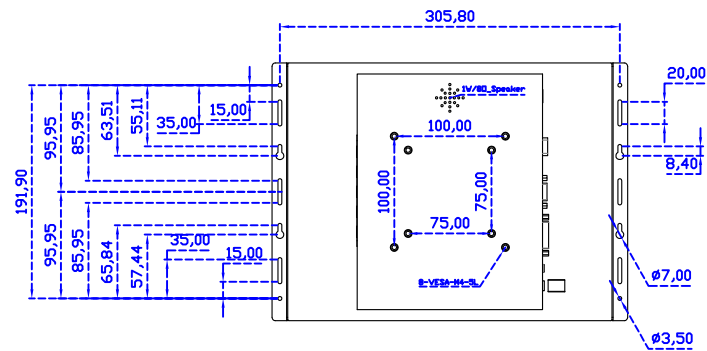

AIM-TMPCTU121-R03 V

3 Year Warranty
LCD Panel 1 Year

12.1" Touch Monitor.
(VESA Mount)

AIM-TMxxxx121-R03

12.1" Embedded Touch Monitor.
(Open Frame)

AIM-TMOPxxxx121-R03

12.1" Desktop Touch Monitor.
(Foldable Stand)

AIM-TMxxxx121-R03 A

12.1" Desktop Touch Monitor.
(POS Stand)

AIM-TMxxxx121-R03 V