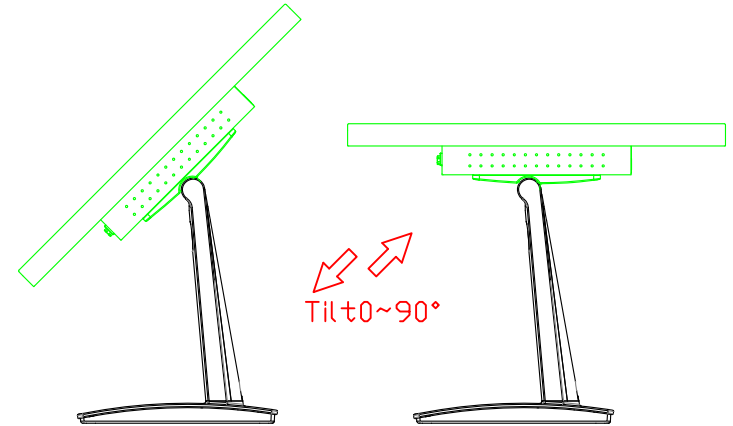

AIM-TMPCTU121-R03 V

3 Year Warranty
LCD Panel 1 Year

12.1" Touch Monitor.
(VESA Mount)

AIM-TMxxxx121-R03

12.1" Embedded Touch Monitor.
(Open Frame)

AIM-TMOPxxxx121-R03

12.1" Desktop Touch Monitor.
(Foldable Stand)

AIM-TMxxxx121-R03 A

12.1" Desktop Touch Monitor.
(POS Stand)

AIM-TMxxxx121-R03 V