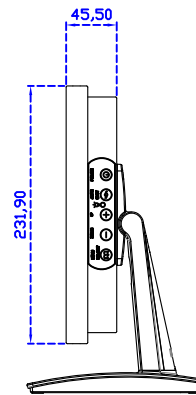

AIM-TMPCTU121-R03 V

3 Year Warranty
LCD Panel 1 Year

12.1" Touch Monitor.
(VESA Mount)

AIM-TMxxxx121-R03

12.1" Embedded Touch Monitor.
(Open Frame)

AIM-TMOPxxxx121-R03

12.1" Desktop Touch Monitor.
(Foldable Stand)

AIM-TMxxxx121-R03 A

12.1" Desktop Touch Monitor.
(POS Stand)

AIM-TMxxxx121-R03 V