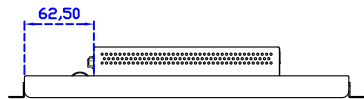

AIM-TMPCTU121-R03 V

3 Year Warranty
LCD Panel 1 Year

12.1" Touch Monitor.
(VESA Mount)

AIM-TMxxxx121-R03

12.1" Embedded Touch Monitor.
(Open Frame)

AIM-TMOPxxxx121-R03

12.1" Desktop Touch Monitor.
(Foldable Stand)