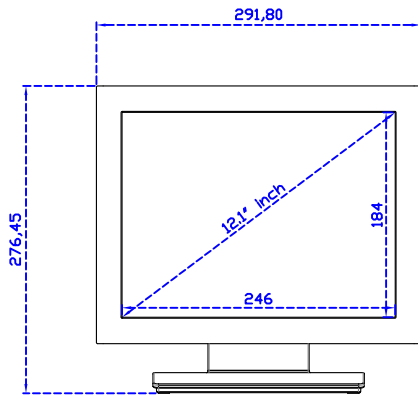

AIM-TMPCTU121-R03 V

3 Year Warranty
LCD Panel 1 Year

12.1" Touch Monitor.
(VESA Mount)

AIM-TMxxxx121-R03

12.1" Embedded Touch Monitor.
(Open Frame)

AIM-TMOPxxxx121-R03

12.1" Desktop Touch Monitor.
(Foldable Stand)

AIM-TMxxxx121-R03 A

12.1" Desktop Touch Monitor.
(POS Stand)

AIM-TMxxxx121-R03 V