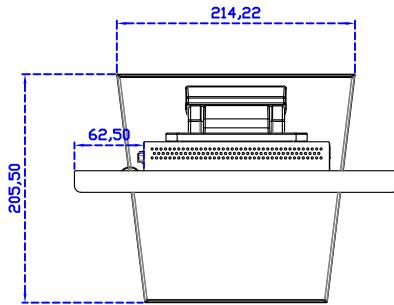

AIM-TMPCTU121-R03 V

3 Year Warranty
LCD Panel 1 Year

12.1" Touch Monitor.
(VESA Mount)

AIM-TMxxxx121-R03

12.1" Embedded Touch Monitor.
(Open Frame)

AIM-TMOPxxxx121-R03

12.1" Desktop Touch Monitor.
(Foldable Stand)

AIM-TMxxxx121-R03 A

12.1" Desktop Touch Monitor.
(POS Stand)

AIM-TMxxxx121-R03 V