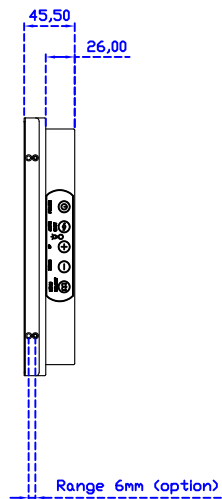

AIM-TMPCTU121-R03 V

3 Year Warranty
LCD Panel 1 Year

12.1" Touch Monitor.
(VESA Mount)

AIM-TMxxxx121-R03

12.1" Embedded Touch Monitor.
(Open Frame)

AIM-TMOPxxxx121-R03

12.1" Desktop Touch Monitor.
(Foldable Stand)

AIM-TMxxxx121-R03 A

12.1" Desktop Touch Monitor.
(POS Stand)

AIM-TMxxxx121-R03 V