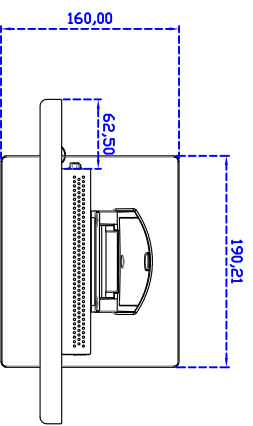

12.1" Desktop Touch Monitor.

AIM-TMxxxxx121-R01V_R03V