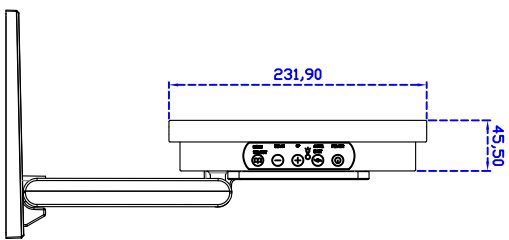

12.1" Desktop Touch Monitor.

AIM-TMxxxx121-R01A_R03A