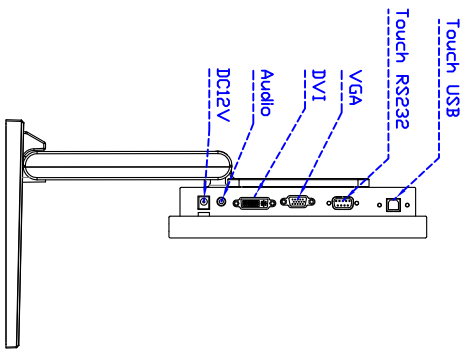

Touch Feature :

Input Method	Capacitive stylus, Finger
Linearity	≤2.5mm
Surface	≥7H
Life Time	Unlimited
Application	Writing and Signature Capture Capability
PC Link	USB or RS232(Single-Touch)

Software Feature :

Draw Test	Position and linearity verification
Controller	Support multiple controllers
Languages	English · Simple Chinese · Traditional Chinese · Japanese · French · German · Spanish · Korean · Arabic · Czech · Danish · Dutch · Greek · Hungarian · Italian · Norwegian · Russian · Polish · Portuguese · Slovenian · Swedish · Thai · Turkish
Mouse Emulator	Right / left button emulation. Auto Right / left Click (PDA function)
Touch Style	Drawing a Mode · button a Mode · Touch Off/ on Switch
Double Click	Configurable double click speed · Configurable double click area
Sound Modes	No sound · Touch down · Touch up
Display Support	display rotation · Support multiple monitors
Division Pattern	Support two halves and four parts with touch function, you can also create your own division patterns.
Settings:	
Edge compensation	Support edge compensation and you can also add your own numbers for it.
Support O.S	All Windows-32 bit O.S Windows7-8-10 ; XP-64 bit O.S Android ; A II Linux ; MAC

Order information :

AIM-TMPCTU121-R03A :	【VGA/DVI/AUDIO/USB-TOUCH】	AIM-TMPCTU121-R04A :	【VGA/DVI/AUDIO/RS232-TOUCH】
Accessory	VGA Cable/AC90~260V Adapter/Power Cable/Audio Cable/USB or RS232 Cable/Cleaning wipes/Driver Disk		
	※DVI Cable(Optional)		