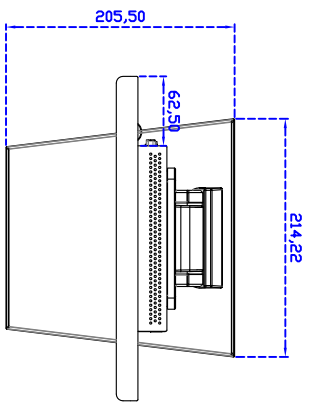

12.1" Desktop Touch Monitor.

AIM-TMxxxx121-R01A_R03A