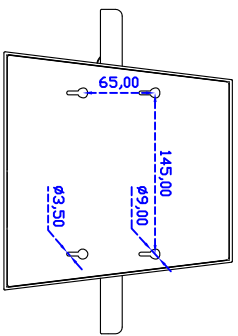

12.1" Desktop Touch Monitor.

AIM-TMxxxx121-R01A_R03A