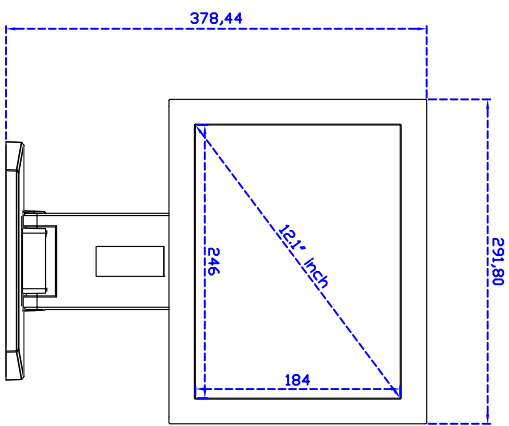

12.1" Desktop Touch Monitor.

AIM-TMxxxx121-R01A_R03A