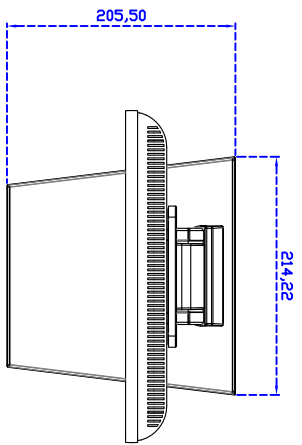

12.1" Desktop Touch Monitor.

AIM-TMxxxx121-G01_G03