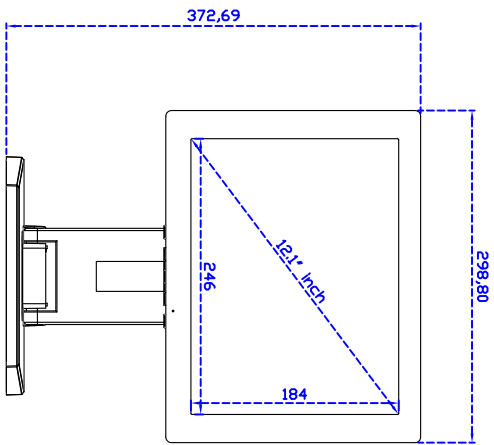

12.1" Desktop Touch Monitor.

AIM-TMxxxx121-G01_G03