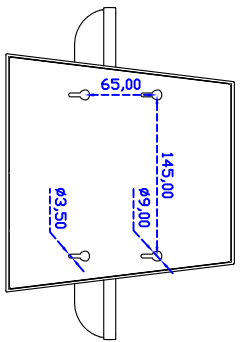

12.1" Desktop Touch Monitor.

AIM-TMxxxx121-G01_G03