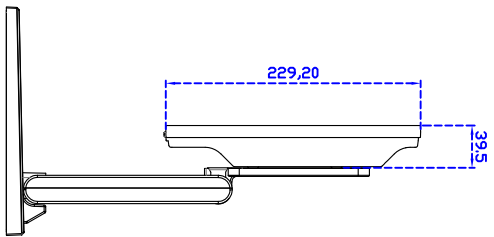

12.1" Desktop Touch Monitor.

AIM-TMxxxx121-G01_G03