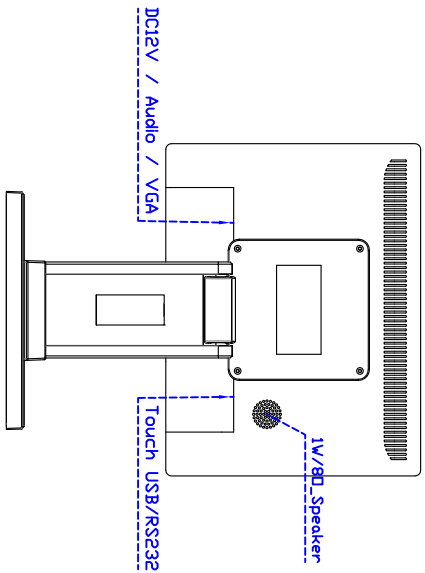

Touch Feature :

Input Method	Capacitive stylus, Finger
Linearity	≤2.5mm
Surface	≥7H
Life Time	Unlimited
Application	Writing and Signature Capture Capability
PC Link	USB or RS232(Single-Touch)

Software Feature :

Draw Test Controller	Position and linearity verification Support multiple controllers
Languages	English · Simple Chinese · Traditional Chinese · Japanese · French · German · Spanish · Korean · Arabic · Czech · Danish · Dutch · Greek · Hungarian · Italian · Norwegian · Russian · Polish · Portuguese · Slovenian · Swedish · Thai · Turkish
Mouse Emulator	Right / left button emulation. Auto Right / left Click (PDA function)
Touch Style	Drawing a Mode · button a Mode · Touch Off/ on Switch
Double Click	Configurable double click speed · Configurable double click area
Sound Modes	No sound · Touch down · Touch up
Display Support	display rotation · Support multiple monitors
Division Pattern Settings:	Support two halves and four parts with touch function, you can also create your own division patterns.
Edge compensation	Support edge compensation and you can also add your own numbers for it.
Support O.S	All Windows-32 bit O.S Windows7-8-10 ; XP-64 bit O.S Android ; AII Linux ; MAC

Order information :

AIM-TMPCTU121-G03 : Accessory	【VGA/AUDIO/USB-TOUCH】 VGA Cable/AC90~260V Adapter/Power Cable/Audio Cable/USB or RS232 Cable/Cleaning wipes/Driver Disk	AIM-TMPCTU121-G04 : Accessory	【VGA/AUDIO/RS232-TOUCH】 VGA Cable/AC90~260V Adapter/Power Cable/Audio Cable/USB or RS232 Cable/Cleaning wipes/Driver Disk
----------------------------------	--	----------------------------------	--