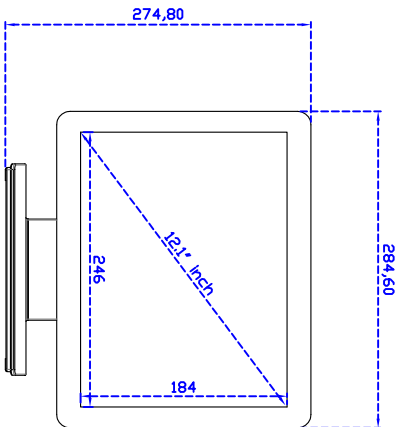

12.1" inch Touch Monitor (Pure Flat Projected capacitive Multi-Touch)

Display Specifications :

Active Area	246 × 184 mm
Pixel Pitch	0.240 × 0.240 mm
Brightness	500 cd/m ²
Contrast Ratio	700 : 1
Resolution	1024 × 768 (XGA)
Viewing Angle	L/R 160° ; U/D140°
Response Time	8 ms (Tr + Tf)
Display Colors	16.2M
Display Modes	640×480 ; 800×600 ; 1024×768
Signal input	VGA ; Audio ; DVI
Mini-Audio out	1W (8Ω) × 1
OSD Keyboard	⊙Menu/Select ⊙- ⊙+ ⊙Auto/Exit ⊙Power
Power Source	DC 12V ; ≤ 12w ; Standby ≤1w
Power Consumption	
Storage · Operation	-40~80°C ; -30~70°C
VESA	75×75 or 100×100 mm
Casing Colors	Black
Casing Size · Weight	284.6 × 228.6 × 46 mm ; 2.8 kg (W×H×D)
Carton · gross weight	365 × 340 × 195 mm ; 4.3kg (W×H×D)

Order information :

AIM-TMPCT121-R13V :
Accessory

【VGA/AUDIO/DVI/USB-TOUCH】
VGA Cable/AC90~260V Adapter/Power Cable/USB or RS232 Cable /Audio Cable/Cleaning wipes/Driver Disk
※DVI Cable(Optional)

AIM-TMPCT121-R14V : 【VGA/AUDIO/DVI/RS232-TOUCH】

3 Year Warranty
LCD Panel 1 Year

12.1" Desktop Touch Monitor.

AIM-TMPCT121-R11V_R13V