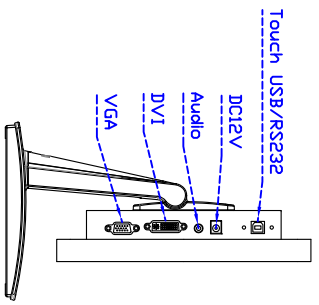

Draw Test	Position and linearity verification
Controller	Support multiple controllers
Languages	English · Simple Chinese · Traditional Chinese · Japanese · French · German · Spanish · Korean · Arabic · Czech · Danish · Dutch · Greek · Hungarian · Italian · Norwegian · Russian · Polish · Portuguese · Slovenian · Swedish · Thai · Turkish
Mouse Emulator	Right / left button emulation. Auto Right / left Click (PDA function)
Touch Style	Drawing a Mode · button a Mode · Touch Off/ on Switch
Double Click	Configurable double click speed · Configurable double click area
Sound Modes	No sound · Touch down · Touch up
Display Support	display rotation · Support multiple monitors
Division Pattern Settings	Support two halves and four parts with touch function, you can also create your own division patterns.
Edge Compensation	Support edge compensation and you can also add your own numbers for it.
Support O.S	All Windows-32 bit O.S Windows7 ; VISTA ; XP-64 bit O.S Android / Linux / Mac

Order information :

AIM-TMPCT121-R13V :
Accessory

【VGA/AUDIO/DVI/USB-TOUCH】
VGA Cable/AC90~260V Adapter/Power Cable/USB or RS232 Cable /Audio Cable/Cleaning wipes/Driver Disk
※DVI Cable(Optional)

AIM-TMPCT121-R14V : 【VGA/AUDIO/DVI/RS232-TOUCH】

3 Year Warranty
LCD Panel 1 Year

12.1" Desktop Touch Monitor.

AIM-TMPCT121-R11V_R13V