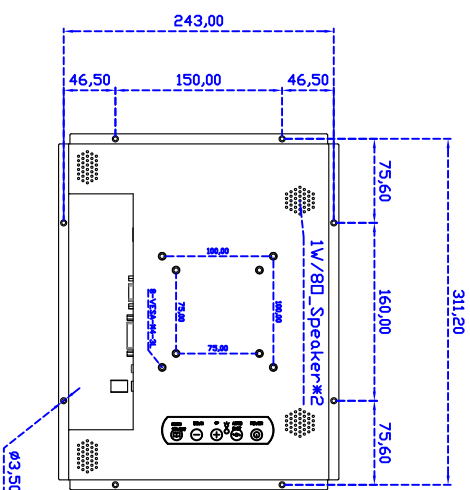

### Display Specifications :

Active Area	246 × 184 mm
Pixel Pitch	0.240 × 0.240 mm
Brightness	500 cd/m <sup>2</sup>
Contrast Ratio	700 : 1
Resolution	1024 × 768 ( XGA )
Viewing Angle	L/R 160° ; U/D 140°
Response Time	8 ms ( Tr + Tf )
Display Colors	16.2M
Display Modes	640×480 ; 800×600 ; 1024×768
Signal input	VGA ; Audio ; DVI
Mini-Audio out	1W ( 8Ω ) × 2
OSD Keyboard	⊕Power ⊕Auto adjust ⊕+ ⊕- ⊕Menu
Power Source	DC 12V ; ≤12w ; Standby ≤1w
Power Consumption	
Storage · Operation	-40~80°C ; -30~70°C
VESA	75×75 or 100×100 mm
Casing Colors	Black
Casing Size · Weight	320.2 × 252 × 39 mm ; 2.1 kg ( W×H×D )
Carton · gross weight	400 × 125 × 330 mm ; 2.84 kg ( W×H×D )

### Software Feature :

Draw Test	Position and linearity verification
Controller	Support multiple controllers
Languages	English · Simple Chinese · Traditional Chinese · Japanese · French · German · Spanish · Korean · Arabic · Czech · Danish · Dutch · Greek · Hungarian · Italian · Norwegian · Russian · Polish · Portuguese · Slovenian · Swedish · Thai · Turkish
Mouse Emulator	Right / left button emulation. Auto Right / left Click ( PDA function )
Touch Style	Drawing a Mode · button a Mode · Touch Off/ on Switch
Double Click	Configurable double click speed · Configurable double click area
Sound Modes	No sound · Touch down · Touch up
Display Support	display rotation · Support multiple monitors
Division Pattern	Support two halves and four parts with touch function, you can also create your own division patterns.
Settings:	
Edge compensation	Support edge compensation and you can also add your own numbers for it.
Support O.S	All Windows-32 bit O.S Windows7-8-10 ; XP-64 bit O.S Android ; A II Linux ; MAC

### Order information :

AIM-TMOPPCTU121-R23 :	【VGA/AUDIO/DVI/USB-TOUCH】	AIM-TMOPPCTU121-R24 :	【VGA/AUDIO/DVI/RS232-TOUCH】
Accessory	VGA Cable/AC90~260V Adapter/Power Cable/Audio Cable/USB or RS232 Cable/Cleaning wipes/Driver Disk		
	※DVI Cable(Optional)		

12.1" Embedded Touch Monitor.

AIM-TMPxxxx121-R21\_R23