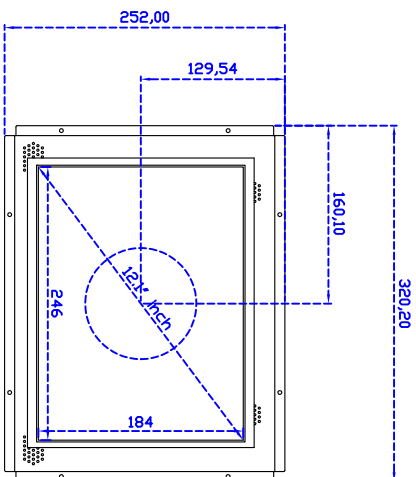

### Display Specifications :

Active Area	246 × 184 mm
Pixel Pitch	0.240 × 0.240 mm
Brightness	500 cd/m <sup>2</sup>
Contrast Ratio	700 : 1
Resolution	1024 × 768 ( XGA )
Viewing Angle	L/R 160° ; U/D 140°
Response Time	8 ms ( Tr + Tf )
Display Colors	16.2M
Display Modes	640×480 ; 800×600 ; 1024×768
Signal input	VGA ; Audio ; DVI
Mini-Audio out	1W ( 8Ω ) × 2
OSD Keyboard	⊕Power ⊕Auto adjust ⊕+ ⊕- ⊕Menu
Power Source	DC 12V ; ≤12w ; Standby ≤1w
Power Consumption	
Storage · Operation	-40~80°C ; -30~70°C
VESA	75×75 or 100×100 mm
Casing Colors	Black
Casing Size · Weight	320.2 × 252 × 39 mm ; 2.1 kg ( W×H×D )
Carton · gross weight	400 × 125 × 330 mm ; 2.84 kg ( W×H×D )

### Software Feature :

Draw Test	Position and linearity verification
Controller	Support multiple controllers
Languages	English · Simple Chinese · Traditional Chinese · Japanese · French · German · Spanish · Korean · Arabic · Czech · Danish · Dutch · Greek · Hungarian · Italian · Norwegian · Russian · Polish · Portuguese · Slovenian · Swedish · Thai · Turkish
Mouse Emulator	Right / left button emulation. Auto Right / left Click ( PDA function )
Touch Style	Drawing a Mode · button a Mode · Touch Off/ on Switch
Double Click	Configurable double click speed · Configurable double click area
Sound Modes	No sound · Touch down · Touch up
Display Support	display rotation · Support multiple monitors
Division Pattern	Support two halves and four parts with touch function, you can also create your own division patterns.
Settings:	
Edge compensation	Support edge compensation and you can also add your own numbers for it.
Support O.S	All Windows-32 bit O.S Windows7-8-10 ; XP-64 bit O.S Android ; A II Linux ; MAC

12.1" Embedded Touch Monitor.

AIM-TMPxxxx121-R21\_R23