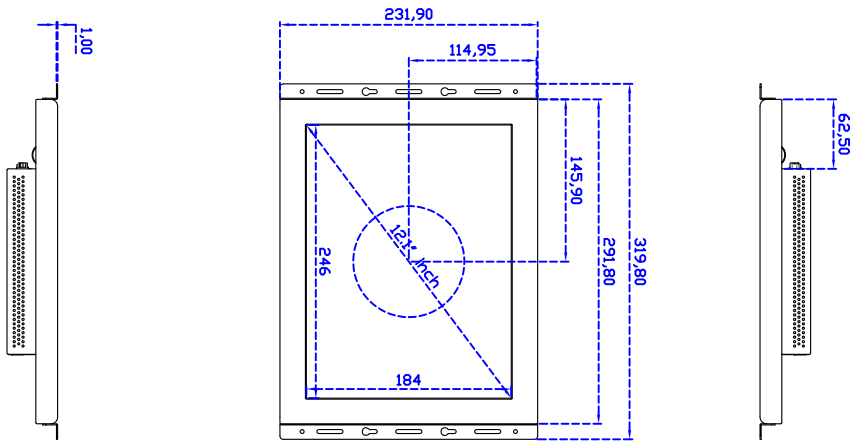

12.1" Embedded Touch Monitor.

AIM-TMOPxxxxx121-R01_R03