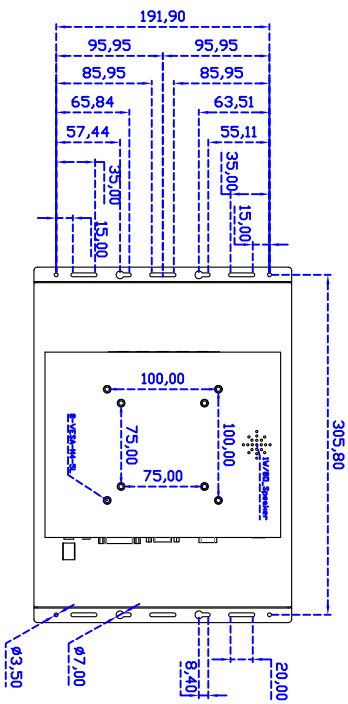

12.1" Embedded Touch Monitor.

AIM-TMOPxxxxx121-R01_R03