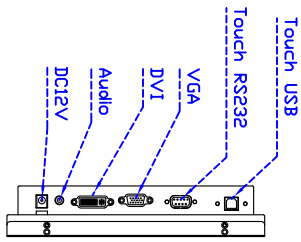

12.1" Embedded Touch Monitor.

AIM-TMOPxxxxx121-R01_R03