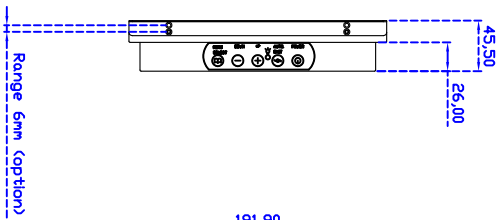

12.1" Embedded Touch Monitor.

AIM-TMOPxxxxx121-R01_R03