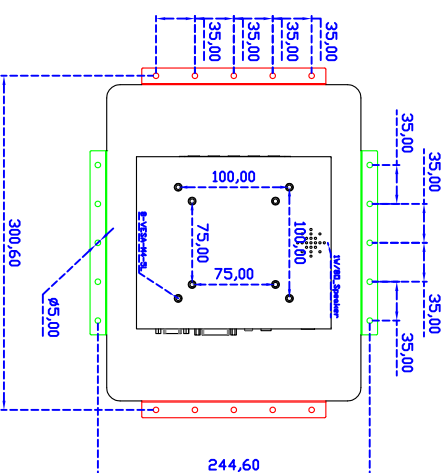

Draw Test	Position and linearity verification
Controller	Support multiple controllers
Languages	English · Simple Chinese · Traditional Chinese · Japanese · French · German · Spanish · Korean · Arabic · Czech · Danish · Dutch · Greek · Hungarian · Italian · Norwegian · Russian · Polish · Portuguese · Slovenian · Swedish · Thai · Turkish
Mouse Emulator	Right / left button emulation. Auto Right / left Click (PDA function)
Touch Style	Drawing a Mode · button a Mode · Touch Off/ on Switch
Double Click	Configurable double click speed · Configurable double click area
Sound Modes	No sound · Touch down · Touch up
Display Support	display rotation · Support multiple monitors
Division Pattern Settings	Support two halves and four parts with touch function, you can also create your own division patterns.
Edge Compensation	Support edge compensation and you can also add your own numbers for it.
Support O.S	All Windows-32 bit O.S Windows7 ; VISTA ; XP-64 bit O.S Android / Linux / Mac

Order information :

AIM-TMOPPCT121-R13 : 【VGA/AUDIO/DVI/USB-TOUCH】
Accessory

AIM-TMOPPCT121-R14 : 【VGA/AUDIO/DVI/RS232-TOUCH】
VGA Cable/AC90~260V Adapter/Power Cable/USB or RS232 Cable /Audio Cable/Cleaning wipes/Driver Disk
※DVI Cable(Optional)

3 Year Warranty
LCD Panel 1 Year

12.1" Embedded Touch Monitor.

AIM-TM0PPCT121-R11_R13