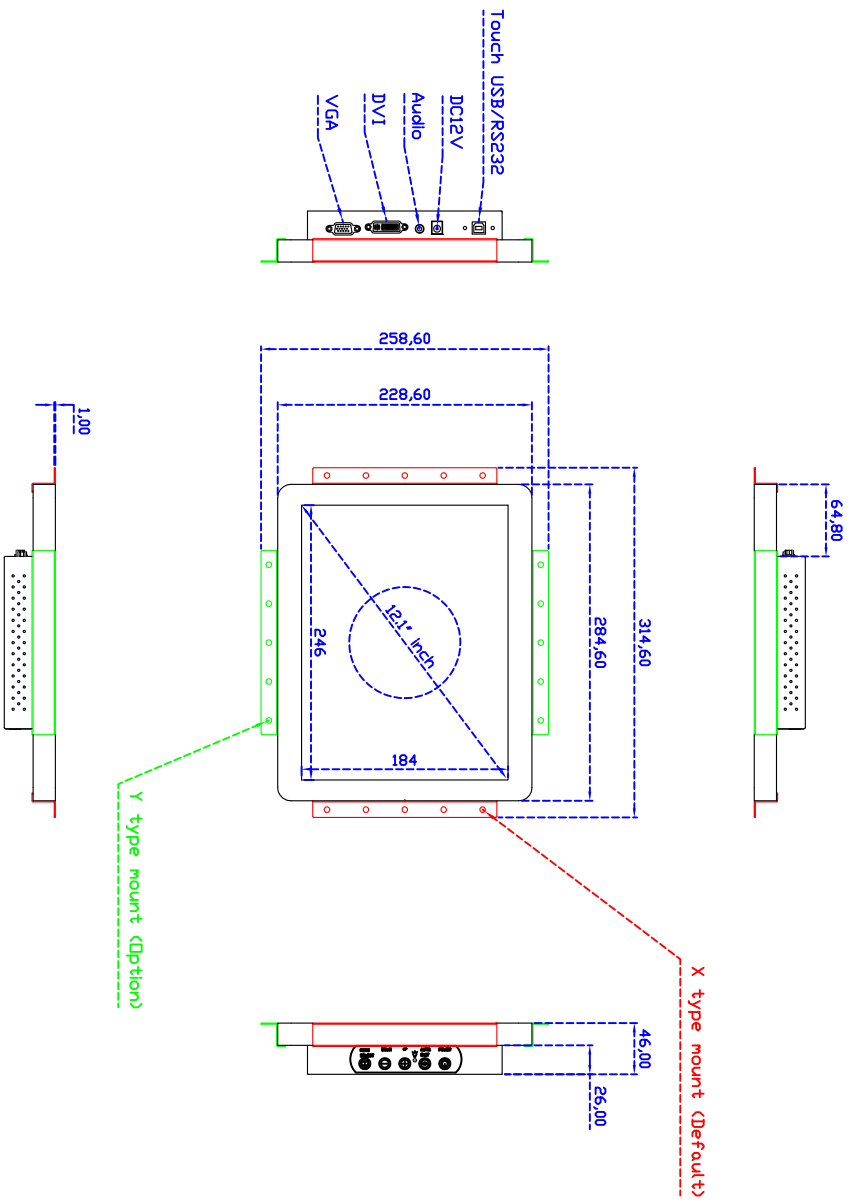

Draw Test	Position and linearity verification
Controller	Support multiple controllers
Languages	English · Simple Chinese · Traditional Chinese · Japanese · French · German · Spanish · Korean · Arabic · Czech · Danish · Dutch · Greek · Hungarian · Italian · Norwegian · Russian · Polish · Portuguese · Slovenian · Swedish · Thai · Turkish
Mouse Emulator	Right / left button emulation. Auto Right / left Click (PDA function)
Touch Style	Drawing a Mode · button a Mode · Touch Off/ on Switch
Double Click	Configurable double click speed · Configurable double click area
Sound Modes	No sound · Touch down · Touch up
Display Support	display rotation · Support multiple monitors
Division Pattern Settings	Support two halves and four parts with touch function, you can also create your own division patterns.
Edge Compensation	Support edge compensation and you can also add your own numbers for it.
Support O.S	All Windows-32 bit O.S Windows7 ; VISTA ; XP-64 bit O.S Android / Linux / Mac

Order information :

AIM-TMOPPCT121-R13 : 【VGA/AUDIO/DVI/USB-TOUCH】
Accessory

AIM-TMOPPCT121-R14 : 【VGA/AUDIO/DVI/RS232-TOUCH】
VGA Cable/AC90~260V Adapter/Power Cable/USB or RS232 Cable /Audio Cable/Cleaning wipes/Driver Disk
※DVI Cable(Optional)

3 Year Warranty
LCD Panel 1 Year

12.1" Embedded Touch Monitor.

AIM-TM0PPCT121-R11_R13