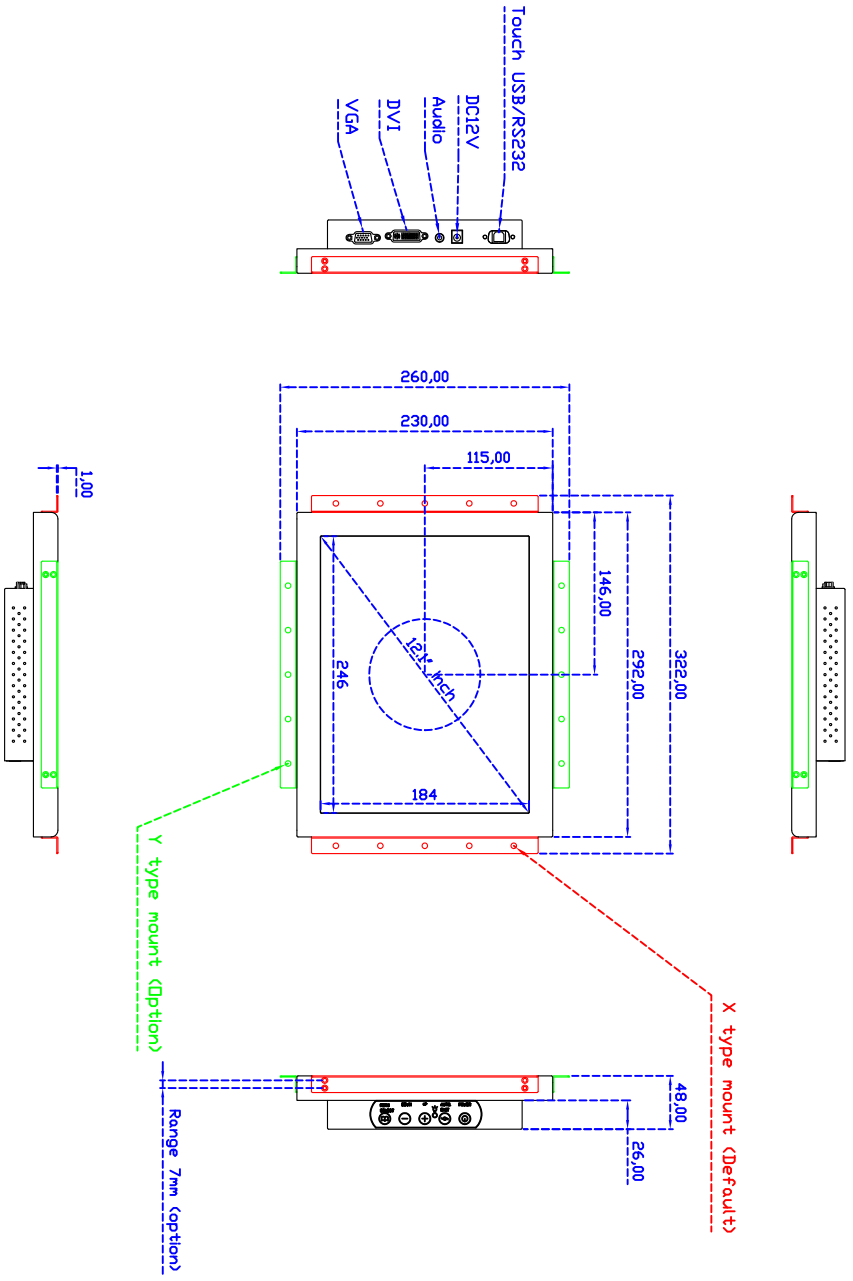

12.1" inch Embedded Touch Monitor (Infrared Ray Multi-Touch)

Display Specifications :

Active Area	245 × 184 mm
Pixel Pitch	0.240 × 0.240 mm
Brightness	500 cd/m ²
Contrast Ratio	700 : 1
Resolution	1024 × 768 (XGA)
Viewing Angle	L/R 160° ; U/D140°
Response Time	8 ms (Tr + Tf)
Display Colors	16.2M
Display Modes	640×480 ; 800×600 ; 1024×768
Signal input	VGA ; Audio ; DVI
Mini-Audio out	1W (8Ω) × 1
OSD Keyboard	⊙ Menu/Select ⊙ - ⊙ + ⊙ Auto/Exit ⊙ Power
Power Source	DC 12V ; ≤12w ; Standby ≤1w
Power Consumption	
Storage Operation	-40~80°C ; -30~70°C
VESA	75×75 or 100×100 mm
Casing Colors	Black
Casing Size Weight	322 × 230 × 48 mm ; 2.3kg (W×H×D)
Carton gross weight	385 × 365 × 185 mm ; 4.4kg (W×H×D)

Touch Feature :

Input Method	It detects anything that blocks lights
Linearity	≤2.5mm
Surface	≥7H
Life Time	Unlimited
Application	Writing and Signature Capture Capability
PC Link	USB

Software Feature :

Calibration	4 points or 16 points or 25 points
Draw Test	Position and linearity verification
Controller	Support multiple controllers
Languages	English 、 Simple Chinese 、 Traditional Chinese 、 Japanese 、 German
Mouse Emulator	Right / left button emulation. Auto Right / left Click (PDA function)
Touch Style	Drawing a Mode 、 button a Mode 、 Hide cursor
Double Click	Configurable double click speed 、 Configurable double click area
Sound Modes	No sound 、 Touch down 、 Touch up
Display Support	display rotation 、 Support multiple monitors
Division Pattern Settings:	Support two halves and four parts with touch function, you can also create your own division patterns.
Edge compensation	Support edge compensation and you can also add your own numbers for it.
Support O.S	All Windows-32 bit O.S Windows7-8-10 ; XP-64 bit O.S Android ; A I I Linux ; MAC

12.1" Embedded Touch Monitor.

AIM-TMOPR121-R01_R03