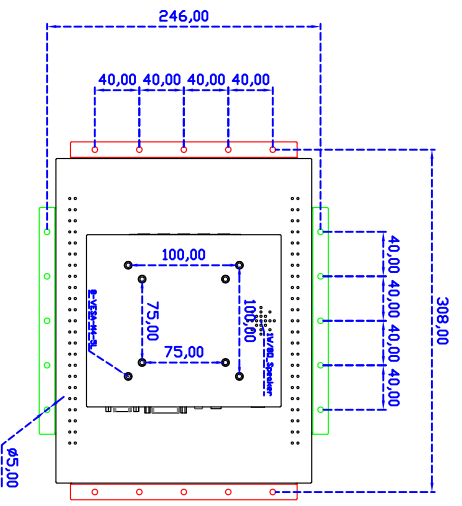

12.1" inch Embedded Touch Monitor (Infrared Ray Multi-Touch)

Display Specifications :

Active Area	245 × 184 mm
Pixel Pitch	0.240 × 0.240 mm
Brightness	500 cd/m ²
Contrast Ratio	700 : 1
Resolution	1024 × 768 (XGA)
Viewing Angle	L/R 160° ; U/D140°
Response Time	8 ms (Tr + Tf)
Display Colors	16.2M
Display Modes	640×480 ; 800×600 ; 1024×768
Signal input	VGA ; Audio ; DVI
Mini-Audio out	1W (8Ω) × 1
OSD Keyboard	⊙ Menu/Select ⊙ - ⊙ + ⊙ Auto/Exit ⊙ Power
Power Source	DC 12V ; ≤12w ; Standby ≤1w
Power Consumption	
Storage Operation	-40~80°C ; -30~70°C
VESA	75×75 or 100×100 mm
Casing Colors	Black
Casing Size Weight	322 × 230 × 48 mm ; 2.3kg (W×H×D)
Carton gross weight	385 × 365 × 185 mm ; 4.4kg (W×H×D)

Touch Feature :

Input Method	It detects anything that blocks lights
Linearity	≤2.5mm
Surface	≥7H
Life Time	Unlimited
Application	Writing and Signature Capture Capability
PC Link	USB

Software Feature :

Calibration	4 points or 16 points or 25 points
Draw Test	Position and linearity verification
Controller	Support multiple controllers
Languages	English 、 Simple Chinese 、 Traditional Chinese 、 Japanese 、 German
Mouse Emulator	Right / left button emulation. Auto Right / left Click (PDA function)
Touch Style	Drawing a Mode 、 button a Mode 、 Hide cursor
Double Click	Configurable double click speed 、 Configurable double click area
Sound Modes	No sound 、 Touch down 、 Touch up
Display Support	display rotation 、 Support multiple monitors
Division Pattern Settings:	Support two halves and four parts with touch function, you can also create your own division patterns.
Edge compensation	Support edge compensation and you can also add your own numbers for it.
Support O.S	All Windows-32 bit O.S Windows7-8-10 ; XP-64 bit O.S Android ; A I I Linux ; MAC

12.1" Embedded Touch Monitor.

AIM-TMOPR121-R01_R03