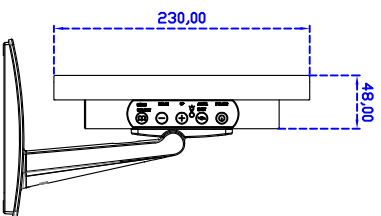

12.1" inch Touch Monitor (Infrared Ray Multi-Touch)

Display Specifications :

Active Area	245 × 184 mm
Pixel Pitch	0.240 × 0.240 mm
Brightness	500 cd/m ²
Contrast Ratio	700 : 1
Resolution	1024 × 768 (XGA)
Viewing Angle	L/R 160° ; U/D140°
Response Time	8 ms (Tr + Tf)
Display Colors	16.2M
Display Modes	640×480 ; 800×600 ; 1024×768
Signal input	VGA ; Audio ; DVI
Mini-Audio out	1W (8Ω) × 1
OSD Keyboard	⊙ Menu/Select ⊙ - ⊙ + ⊙ Auto/Exit ⊙ Power
Power Source	DC 12V ; ≤12w ; Standby ≤1w
Power Consumption	
Storage Operation	-40~80°C ; -30~70°C
VESA	75×75 or 100×100 mm
Casing Colors	Black
Casing Size Weight	292 × 230 × 48 mm ; 3.3kg (W×H×D)
Carton gross weight	385 × 365 × 185 mm ; 5.4kg (W×H×D)

Touch Feature :

Input Method	It detects anything that blocks lights
Linearity	≤2.5mm
Surface	≥7H
Life Time	Unlimited
Application	Writing and Signature Capture Capability
PC Link	USB

Software Feature :

Calibration	4 points or 16 points or 25 points
Draw Test	Position and linearity verification
Controller	Support multiple controllers
Languages	English 、 Simple Chinese 、 Traditional Chinese 、 Japanese 、 German
Mouse Emulator	Right / left button emulation. Auto Right / left Click (PDA function)
Touch Style	Drawing a Mode 、 button a Mode 、 Hide cursor
Double Click	Configurable double click speed 、 Configurable double click area
Sound Modes	No sound 、 Touch down 、 Touch up
Display Support	display rotation 、 Support multiple monitors
Division Pattern Settings:	Support two halves and four parts with touch function, you can also create your own division patterns.
Edge compensation	Support edge compensation and you can also add your own numbers for it.
Support O.S	All Windows-32 bit O.S Windows7-8-10 ; XP-64 bit O.S Android ; A II Linux ; MAC

Order Information :

AIM-TMIR121-R03V :
Accessory

【VGA/DVI/AUDIO/USB-TOUCH】

VGA Cable/Audio Cable/Power Cable/AC90~260V Adapter/USB Cable/Cleaning wipes/Driver Disk

※DVI Cable(Optional)

3 Year Warranty
LCD Panel 1 Year