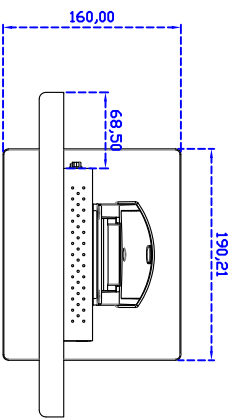

12.1" inch Touch Monitor (Infrared Ray Multi-Touch)

Display Specifications :

Active Area	245 × 184 mm
Pixel Pitch	0.240 × 0.240 mm
Brightness	500 cd/m ²
Contrast Ratio	700 : 1
Resolution	1024 × 768 (XGA)
Viewing Angle	L/R 160° ; U/D140°
Response Time	8 ms (Tr + Tf)
Display Colors	16.2M
Display Modes	640×480 ; 800×600 ; 1024×768
Signal input	VGA ; Audio ; DVI
Mini-Audio out	1W (8Ω) × 1
OSD Keyboard	⊙ Menu/Select ⊙ - ⊙ + ⊙ Auto/Exit ⊙ Power
Power Source	DC 12V ; ≤12w ; Standby ≤1w
Power Consumption	
Storage Operation	-40~80°C ; -30~70°C
VESA	75×75 or 100×100 mm
Casing Colors	Black
Casing Size Weight	292 × 230 × 48 mm ; 3.3kg (W×H×D)
Carton gross weight	385 × 365 × 185 mm ; 5.4kg (W×H×D)

Order Information :

AIM-TMIR121-R03V :
Accessory

【VGA/DVI/AUDIO/USB-TOUCH】

VGA Cable/Audio Cable/Power Cable/AC90~260V Adapter/USB Cable/Cleaning wipes/Driver Disk

※DVI Cable(Optional)

3 Year Warranty
LCD Panel 1 Year

12,1" Desktop Touch Monitor.

AIM-TMR121-R01V_R03V