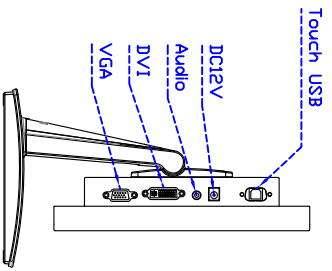

Touch Feature :

Input Method	It detects anything that blocks lights
Linearity	≤2.5mm
Surface	≥7H
Life Time	Unlimited
Application	Writing and Signature Capture Capability
PC Link	USB

Software Feature :

Calibration	4 points or 16 points or 25 points
Draw Test	Position and linearity verification
Controller	Support multiple controllers
Languages	English 、 Simple Chinese 、 Traditional Chinese 、 Japanese 、 German
Mouse Emulator	Right / left button emulation. Auto Right / left Click (PDA function)
Touch Style	Drawing a Mode 、 button a Mode 、 Hide cursor
Double Click	Configurable double click speed 、 Configurable double click area
Sound Modes	No sound 、 Touch down 、 Touch up
Display Support	display rotation 、 Support multiple monitors
Division Pattern Settings:	Support two halves and four parts with touch function, you can also create your own division patterns.
Edge compensation	Support edge compensation and you can also add your own numbers for it.
Support O.S	All Windows-32 bit O.S Windows7-8-10 ; XP-64 bit O.S Android ; A II Linux ; MAC

Order Information :

AIM-TMIR121-R03V :
Accessory

【VGA/DVI/AUDIO/USB-TOUCH】

VGA Cable/Audio Cable/Power Cable/AC90~260V Adapter/USB Cable/Cleaning wipes/Driver Disk

※DVI Cable(Optional)

3 Year Warranty
LCD Panel 1 Year

12,1" Desktop Touch Monitor.

AIM-TMR121-R01V_R03V