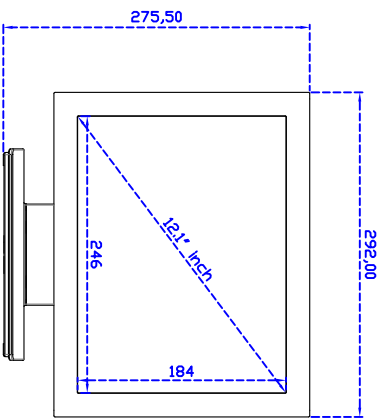

12.1" inch Touch Monitor (Infrared Ray Multi-Touch)

Display Specifications :

Active Area	245 × 184 mm
Pixel Pitch	0.240 × 0.240 mm
Brightness	500 cd/m ²
Contrast Ratio	700 : 1
Resolution	1024 × 768 (XGA)
Viewing Angle	L/R 160° ; U/D140°
Response Time	8 ms (Tr + Tf)
Display Colors	16.2M
Display Modes	640×480 ; 800×600 ; 1024×768
Signal input	VGA ; Audio ; DVI
Mini-Audio out	1W (8Ω) × 1
OSD Keyboard	⊙ Menu/Select ⊙ - ⊙ + ⊙ Auto/Exit ⊙ Power
Power Source	DC 12V ; ≤12w ; Standby ≤1w
Power Consumption	
Storage Operation	-40~80°C ; -30~70°C
VESA	75×75 or 100×100 mm
Casing Colors	Black
Casing Size Weight	292 × 230 × 48 mm ; 3.3kg (W×H×D)
Carton gross weight	385 × 365 × 185 mm ; 5.4kg (W×H×D)

12,1" Desktop Touch Monitor.

AIM-TMR121-R01V_R03V