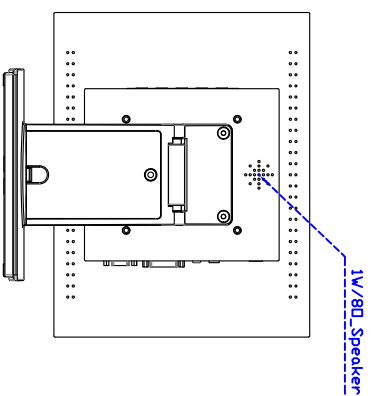

Touch Feature :

Input Method	It detects anything that blocks lights
Linearity	≤2.5mm
Surface	≥7H
Life Time	Unlimited
Application	Writing and Signature Capture Capability
PC Link	USB

Software Feature :

Calibration	4 points or 16 points or 25 points
Draw Test	Position and linearity verification
Controller	Support multiple controllers
Languages	English 、 Simple Chinese 、 Traditional Chinese 、 Japanese 、 German
Mouse Emulator	Right / left button emulation. Auto Right / left Click (PDA function)
Touch Style	Drawing a Mode 、 button a Mode 、 Hide cursor
Double Click	Configurable double click speed 、 Configurable double click area
Sound Modes	No sound 、 Touch down 、 Touch up
Display Support	display rotation 、 Support multiple monitors
Division Pattern Settings:	Support two halves and four parts with touch function, you can also create your own division patterns.
Edge compensation	Support edge compensation and you can also add your own numbers for it.
Support O.S	All Windows-32 bit O.S Windows7-8-10 ; XP-64 bit O.S Android ; A II Linux ; MAC

Order Information :

AIM-TMIR121-R03V :
Accessory

【VGA/DVI/AUDIO/USB-TOUCH】

VGA Cable/Audio Cable/Power Cable/AC90~260V Adapter/USB Cable/Cleaning wipes/Driver Disk

※DVI Cable(Optional)

3 Year Warranty
LCD Panel 1 Year

12,1" Desktop Touch Monitor.

AIM-TMR121-R01V_R03V