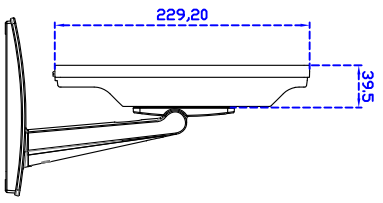

12.1" Desktop Touch Monitor.

AIM-TMxxxx121-V01_V03