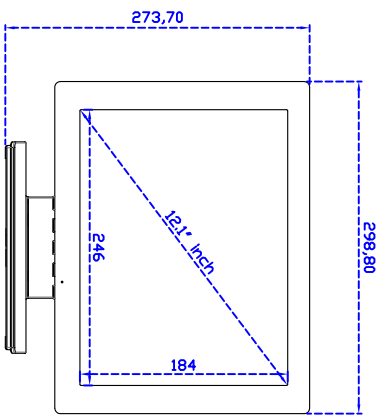

12.1" Desktop Touch Monitor.

AIM-TMxxxx121-V01_V03