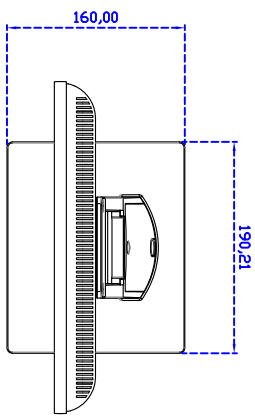

12.1" Desktop Touch Monitor.

AIM-TMxxxx121-V01_V03