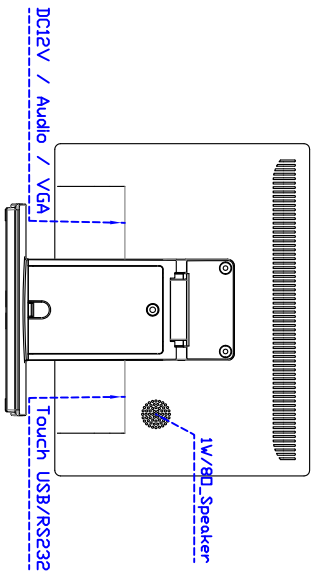

12.1" Desktop Touch Monitor.

AIM-TMxxxx121-V01_V03