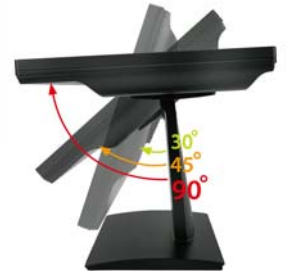

Black : V03

White : VW03

12.1" inch Touch Monitor (POS-Styler)

Display Specifications :

Active Area	246 × 184 mm
Pixel Pitch	0.240 × 0.240 mm
Brightness	500 cd/m ²
Contrast Ratio	700 : 1
Resolution	1024 × 768 (XGA)
Viewing Angle	L/R 160° ; U/D 140°
Response Time	8 ms (Tr + Tf)
Display Colors	16.2M
Display Modes	640×480 ; 800×600 ; 1024×768
Signal input	VGA ; Audio
Mini-Audio out	1W (8Ω) × 1
OSD Keyboard	⊕Power ⊕Auto adjust ⊕+ ⊕- ⊕Menu
Power Source	DC 12V ; ≤12w ; Standby ≤1w
Power Consumption	
Storage	-40~80°C ; -30~70°C
Operation	
VESA	75×75 mm
Casing Colors	Black
Casing Size	298.8 × 229.2 × 39.5 mm ; 3kg (W×H×D)
Weight	
Carton	365 × 340 × 195 mm ; 4kg (W×H×D)
gross weight	

Touch Feature :

Input Method	Finger, gloved hand, or stylus activation
Activation Force	≥ 50g
Linearity	≤ 1.5%
Surface	≥ 3H
Life Time	≤ 35,000,000
Application	Writing and Signature Capture Capability
PC Link	USB or RS232

Software Feature :

Calibration	Fast full oriental 4 points position
Compensation	Edge compensation. Accuracy 25 points linearity compensation
Draw Test	Position and linearity verification
Controller	Support multiple controllers
Languages	English · Simple Chinese · Traditional Chinese · Japanese · French · German · Spanish · Korean · Arabic · Czech · Danish · Dutch · Greek · Hungarian · Italian · Norwegian · Russian · Polish · Portuguese · Slovenian · Swedish · Thai · Turkish
Mouse Emulator	Right / left button emulation. Auto Right / left Click (PDA function)
Touch Style	Drawing a Mode · button a Mode · Touch Off/ on Switch
Double Click	Configurable double click speed · Configurable double click area
Sound Modes	No sound · Touch down · Touch up
COM Port Support	COM1 ~ COM255 for Windows and Linux COM1 ~ COM8 for MS- DOS
Display Support	display rotation · Support multiple monitors
Support O.S	All Windows-32 bit O.S Windows7-8-10 ; XP-64 bit O.S MS-DOS ; A II Linux ; MAC