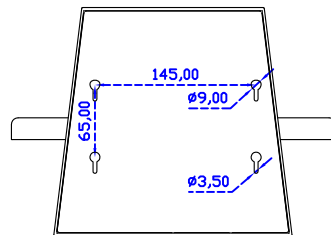

AIM-TM5R121-R15 V

3 Year Warranty
LCD Panel 1 Year

12.1" Touch Monitor,
(VESA Mount)

AIM-TMxxxx121-R15

12.1" Embedded Touch Monitor.
(Open Frame)

AIM-TMOPxxxx121-R15

12.1" Desktop Touch Monitor.
(Foldable Stand)

AIM-TMxxxx121-R15 A

12.1" Desktop Touch Monitor.
(POS Stand)

AIM-TMxxxx121-R15 V