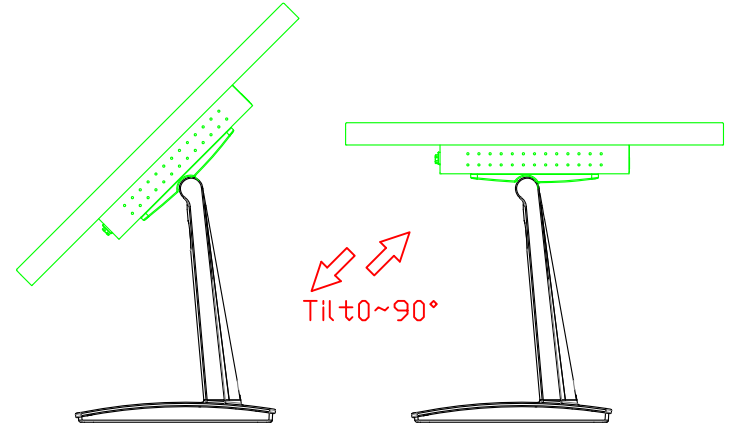

AIM-TM5R121-R15 V

3 Year Warranty
LCD Panel 1 Year

12.1" Touch Monitor,
(VESA Mount)

AIM-TMxxxx121-R15

12.1" Embedded Touch Monitor.
(Open Frame)

AIM-TMOPxxxx121-R15

12.1" Desktop Touch Monitor.
(Foldable Stand)

AIM-TMxxxx121-R15 A

12.1" Desktop Touch Monitor.
(POS Stand)

AIM-TMxxxx121-R15 V