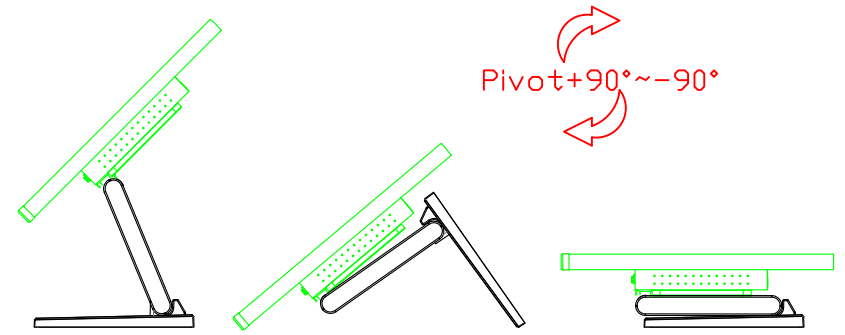

AIM-TM5R121-R15 V

3 Year Warranty
LCD Panel 1 Year

12.1" Touch Monitor,
(VESA Mount)

AIM-TMxxxx121-R15

12.1" Embedded Touch Monitor.
(Open Frame)

AIM-TMOPxxxx121-R15

12.1" Desktop Touch Monitor.
(Foldable Stand)

AIM-TMxxxx121-R15 A

12.1" Desktop Touch Monitor.
(POS Stand)

AIM-TMxxxx121-R15 V