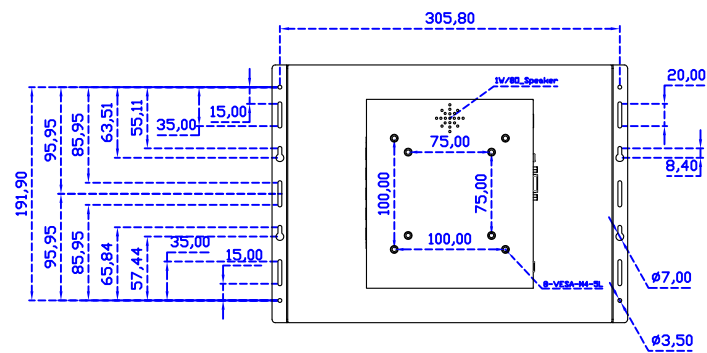

AIM-TM5R121-R15 V

3 Year Warranty
LCD Panel 1 Year

12.1" Touch Monitor,
(VESA Mount)

AIM-TMxxxx121-R15

12.1" Embedded Touch Monitor.
(Open Frame)

AIM-TMOPxxxx121-R15

12.1" Desktop Touch Monitor.
(Foldable Stand)

AIM-TMxxxx121-R15 A

12.1" Desktop Touch Monitor.
(POS Stand)

AIM-TMxxxx121-R15 V