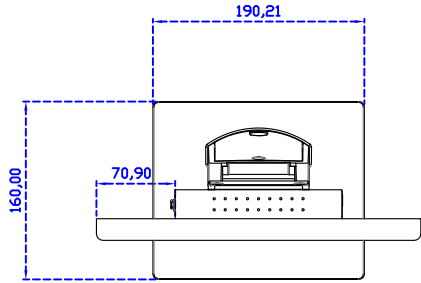

AIM-TM5R121-R15 V

3 Year Warranty
LCD Panel 1 Year

12.1" Touch Monitor,
(VESA Mount)

AIM-TMxxxx121-R15

12.1" Embedded Touch Monitor.
(Open Frame)

AIM-TMOPxxxx121-R15

12.1" Desktop Touch Monitor.
(Foldable Stand)

AIM-TMxxxx121-R15 A

12.1" Desktop Touch Monitor.
(POS Stand)

AIM-TMxxxx121-R15 V