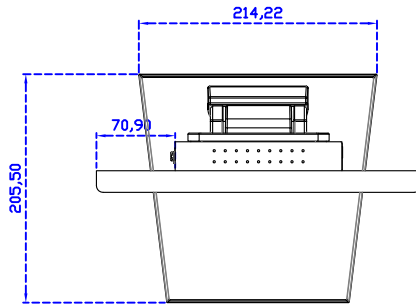

AIM-TM5R121-R15 V

3 Year Warranty
LCD Panel 1 Year

12.1" Touch Monitor,
(VESA Mount)

AIM-TMxxxx121-R15

12.1" Embedded Touch Monitor.
(Open Frame)

AIM-TMOPxxxx121-R15

12.1" Desktop Touch Monitor.
(Foldable Stand)

AIM-TMxxxx121-R15 A

12.1" Desktop Touch Monitor.
(POS Stand)

AIM-TMxxxx121-R15 V