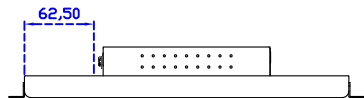

AIM-TM5R121-R15 V

3 Year Warranty
LCD Panel 1 Year

12.1" Touch Monitor,
(VESA Mount)

AIM-TMxxxx121-R15

12.1" Embedded Touch Monitor.
(Open Frame)

AIM-TMOPxxxx121-R15

12.1" Desktop Touch Monitor.
(Foldable Stand)