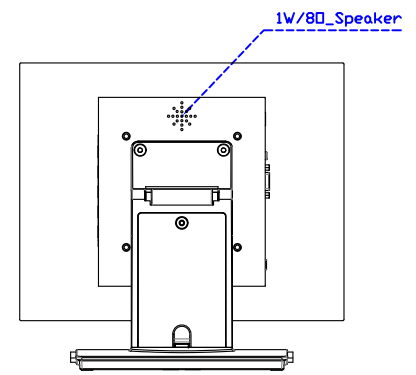

AIM-TM5R121-R15 V

3 Year Warranty
LCD Panel 1 Year

12.1" Touch Monitor,
(VESA Mount)

AIM-TMxxxx121-R15

12.1" Embedded Touch Monitor.
(Open Frame)

AIM-TMOPxxxx121-R15

12.1" Desktop Touch Monitor.
(Foldable Stand)

AIM-TMxxxx121-R15 A

12.1" Desktop Touch Monitor.
(POS Stand)

AIM-TMxxxx121-R15 V