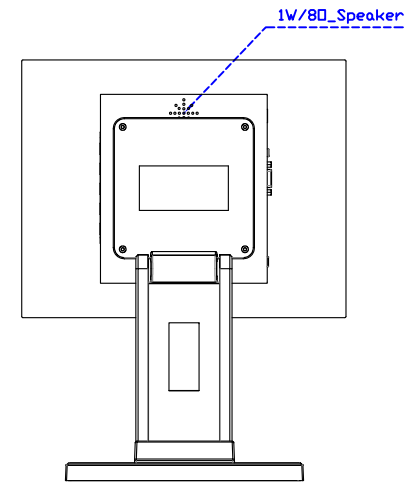

AIM-TM5R121-R15 V

3 Year Warranty
LCD Panel 1 Year

12.1" Touch Monitor,
(VESA Mount)

AIM-TMxxxx121-R15

12.1" Embedded Touch Monitor.
(Open Frame)

AIM-TMOPxxxx121-R15

12.1" Desktop Touch Monitor.
(Foldable Stand)

AIM-TMxxxx121-R15 A

12.1" Desktop Touch Monitor.
(POS Stand)

AIM-TMxxxx121-R15 V