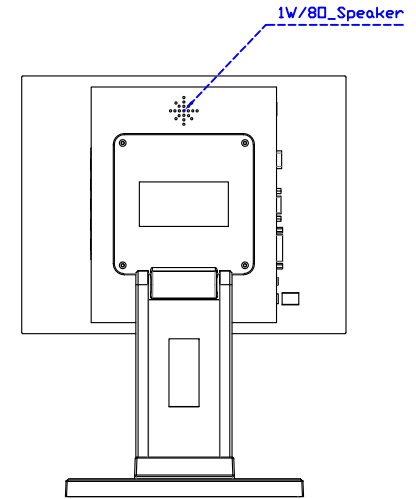

AIM-TM5R121-R03 V

3 Year Warranty
LCD Panel 1 Year

12.1" Touch Monitor.
(VESA Mount)

AIM-TMxxxx121-R03

12.1" Embedded Touch Monitor.
(Open Frame)

AIM-TMOPxxxx121-R03

12.1" Desktop Touch Monitor.
(Foldable Stand)

AIM-TMxxxx121-R03 A

12.1" Desktop Touch Monitor.
(POS Stand)

AIM-TMxxxx121-R03 V