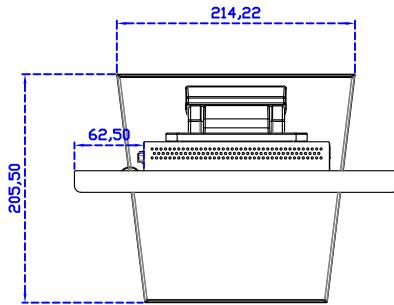

AIM-TM5R121-R03 V

3 Year Warranty
LCD Panel 1 Year

12.1" Touch Monitor.
(VESA Mount)

AIM-TMxxxx121-R03

12.1" Embedded Touch Monitor.
(Open Frame)

AIM-TMOPxxxx121-R03

12.1" Desktop Touch Monitor.
(Foldable Stand)

AIM-TMxxxx121-R03 A

12.1" Desktop Touch Monitor.
(POS Stand)

AIM-TMxxxx121-R03 V