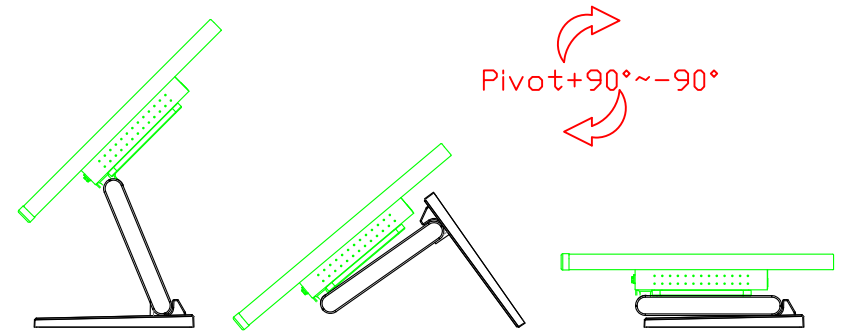

AIM-TM5R121-R03 V

3 Year Warranty
LCD Panel 1 Year

12.1" Touch Monitor.
(VESA Mount)

AIM-TMxxxx121-R03

12.1" Embedded Touch Monitor.
(Open Frame)

AIM-TMOPxxxx121-R03

12.1" Desktop Touch Monitor.
(Foldable Stand)

AIM-TMxxxx121-R03 A

12.1" Desktop Touch Monitor.
(POS Stand)

AIM-TMxxxx121-R03 V