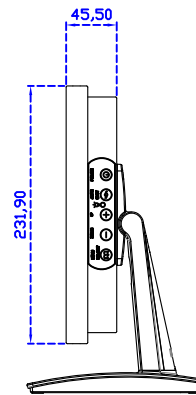

AIM-TM5R121-R03 V

3 Year Warranty
LCD Panel 1 Year

12.1" Touch Monitor.
(VESA Mount)

AIM-TMxxxx121-R03

12.1" Embedded Touch Monitor.
(Open Frame)

AIM-TMOPxxxx121-R03

12.1" Desktop Touch Monitor.
(Foldable Stand)

AIM-TMxxxx121-R03 A

12.1" Desktop Touch Monitor.
(POS Stand)

AIM-TMxxxx121-R03 V