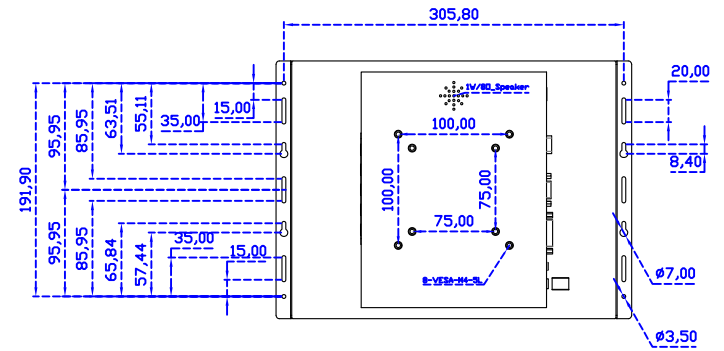

AIM-TM5R121-R03 V

3 Year Warranty
LCD Panel 1 Year

12.1" Touch Monitor.
(VESA Mount)

AIM-TMxxxx121-R03

12.1" Embedded Touch Monitor.
(Open Frame)

AIM-TMOPxxxx121-R03

12.1" Desktop Touch Monitor.
(Foldable Stand)

AIM-TMxxxx121-R03 A

12.1" Desktop Touch Monitor.
(POS Stand)

AIM-TMxxxx121-R03 V