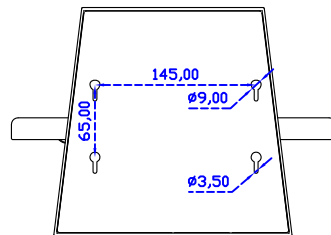

AIM-TM5R121-R03 V

3 Year Warranty
LCD Panel 1 Year

12.1" Touch Monitor.
(VESA Mount)

AIM-TMxxxx121-R03

12.1" Embedded Touch Monitor.
(Open Frame)

AIM-TMOPxxxx121-R03

12.1" Desktop Touch Monitor.
(Foldable Stand)

AIM-TMxxxx121-R03 A

12.1" Desktop Touch Monitor.
(POS Stand)

AIM-TMxxxx121-R03 V