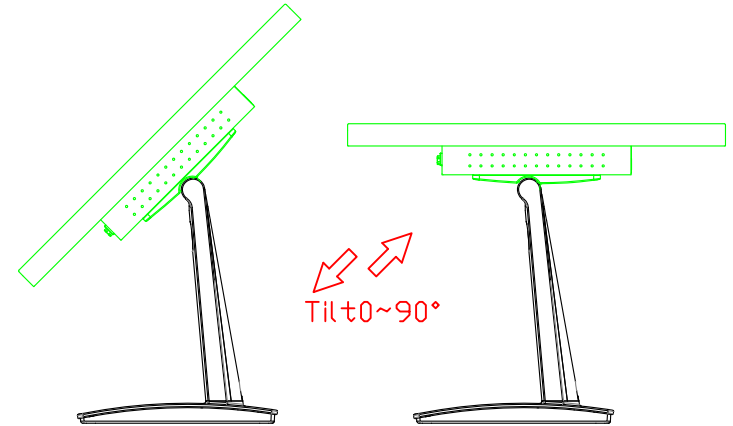

AIM-TM5R121-R03 V

3 Year Warranty
LCD Panel 1 Year

12.1" Touch Monitor.
(VESA Mount)

AIM-TMxxxx121-R03

12.1" Embedded Touch Monitor.
(Open Frame)

AIM-TMOPxxxx121-R03

12.1" Desktop Touch Monitor.
(Foldable Stand)

AIM-TMxxxx121-R03 A

12.1" Desktop Touch Monitor.
(POS Stand)

AIM-TMxxxx121-R03 V