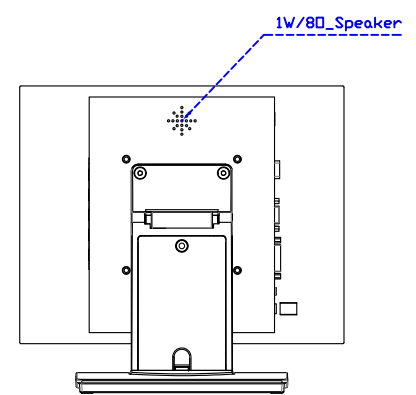

AIM-TM5R121-R03 V

3 Year Warranty
LCD Panel 1 Year

12.1" Touch Monitor.
(VESA Mount)

AIM-TMxxxx121-R03

12.1" Embedded Touch Monitor.
(Open Frame)

AIM-TMOPxxxx121-R03

12.1" Desktop Touch Monitor.
(Foldable Stand)

AIM-TMxxxx121-R03 A

12.1" Desktop Touch Monitor.
(POS Stand)

AIM-TMxxxx121-R03 V