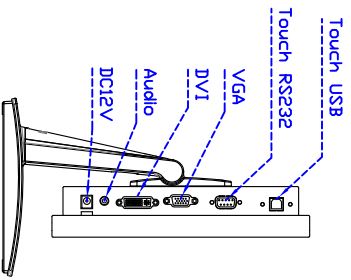

12.1" Desktop Touch Monitor.

AIM-TMxxxxx121-R01V_R03V