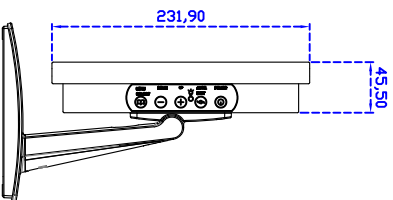

12.1" Desktop Touch Monitor.

AIM-TMxxxxx121-R01V_R03V