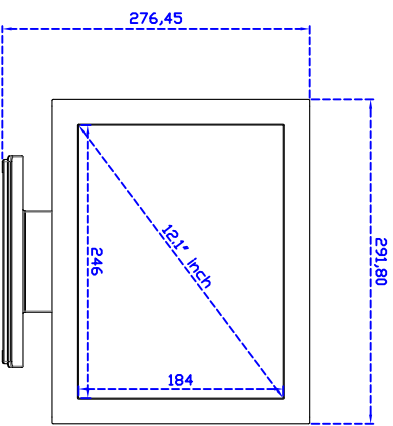

12.1" Desktop Touch Monitor.

AIM-TMxxxxx121-R01V_R03V