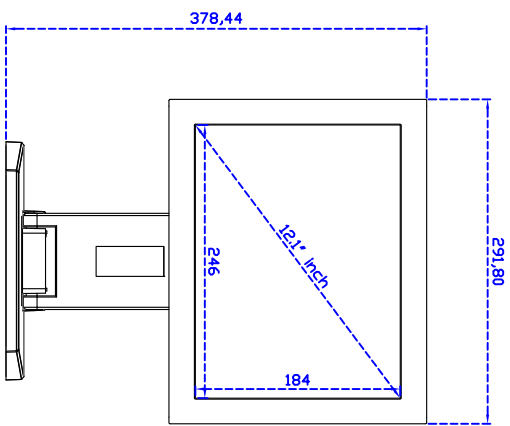

12.1" Desktop Touch Monitor.

AIM-TMxxxx121-R01A_R03A