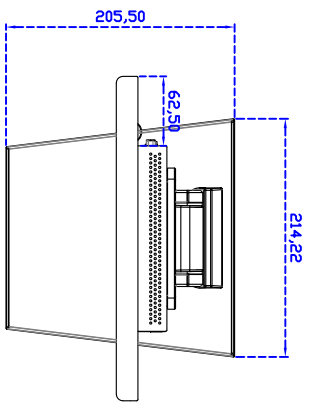

12.1" Desktop Touch Monitor.

AIM-TMxxxx121-R01A_R03A