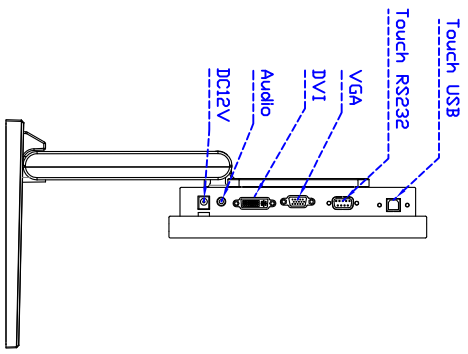

12.1" Desktop Touch Monitor.

AIM-TMxxxx121-R01A_R03A