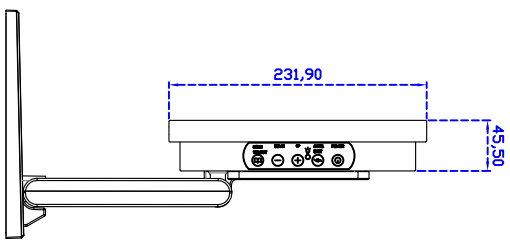

12.1" Desktop Touch Monitor.

AIM-TMxxxx121-R01A_R03A