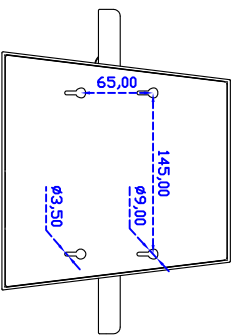

12.1" Desktop Touch Monitor.

AIM-TMxxxx121-R01A_R03A