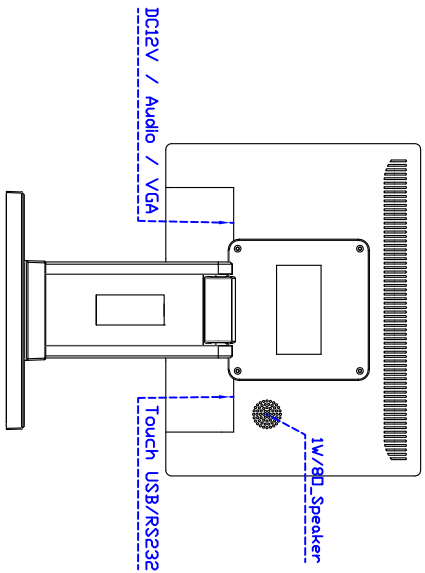

12.1" Desktop Touch Monitor.

AIM-TMxxxx121-601_G03