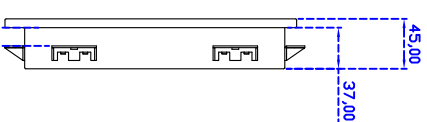

### Display Specifications :

Active Area	246 × 184 mm
Pixel Pitch	0.240 × 0.240 mm
Brightness	500 cd/m <sup>2</sup>
Contrast Ratio	700 : 1
Resolution	1024 x 768 ( XGA )
Viewing Angle	L/R 160° ; U/D 140°
Response Time	8 ms ( Tr + Tf )
Display Colors	16.2M
Display Modes	640×480 ; 800×600 ; 1024×768
Signal input	VGA ; Audio ; DVI
Mini-Audio out	1W ( 8Ω ) × 2
OSD Keyboard	⊙Power ⊙Auto adjust ⊕ ⊖ ⊙Menu
Power Source	DC 12V ; ≤12w ; Standby ≤1w
Power Consumption	
Storage 、 Operation	-40~80°C ; -30~70°C
VESA	75×75 or 100×100 mm
Casing Colors	Black
Casing Size 、 Weight	323.7 × 262.4 × 45 mm ; 2.3 kg ( W×H×D )
Carton 、 gross weight	400 × 125 × 330 mm ; 3.04 kg ( W×H×D )

**3 Year Warrenty**  
LCD Panel 1 Year

Suggested Wall Thickness=16mm

12.1"Embedded Touch Monitor.

AIM-PMxxxx121-R21\_R23