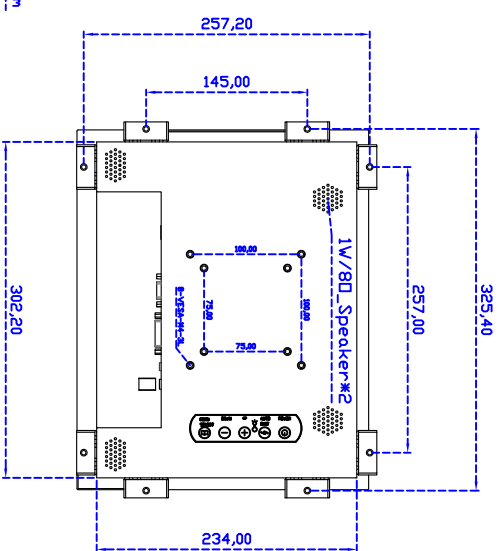

12.1" Embedded Touch Monitor.

AIM-PMxxxx121-R21_R23