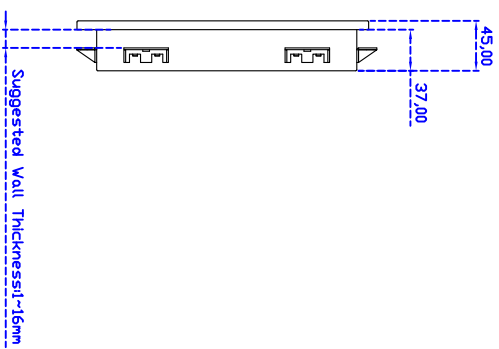

12.1" Embedded Touch Monitor.

AIM-PMxxxx121-R21_R23