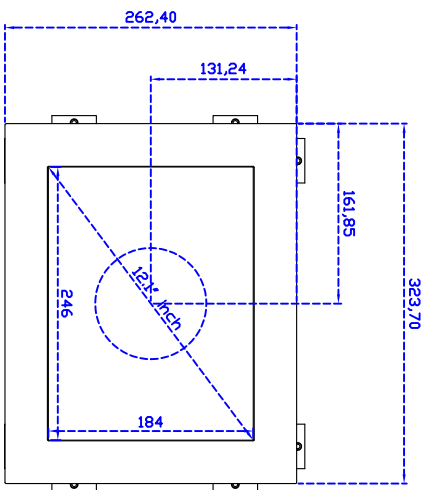

12.1" Embedded Touch Monitor.

AIM-PMxxxx121-R21_R23