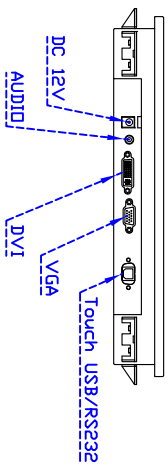

12.1" Embedded Touch Monitor.

AIM-PMxxxx121-R21_R23