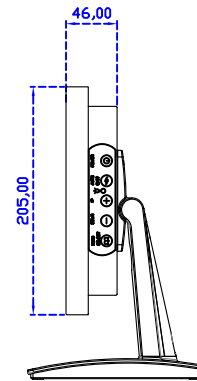

POS Stand (0.8kg)

12.1" Projected capacitive Multi-Touch Wide Monitor

Display Specifications :

Active Area	261 × 163 mm
Pixel Pitch	0.204 × 0.204 mm
Brightness	400 cd/m ²
Contrast Ratio	800 : 1
Resolution	1280 × 800 (WXGA)
Viewing Angle	L/R160° ; U/D160°
Response Time	20ms (Tr + Tf)
Display Colors	16.7M
Display Modes	640×480 ; 800×600 ; 1024×768 ; 1280×800
Signal input	VGA ; Audio ; Display Port ; HDMI
Speaker	1W (8Ω) × 1
OSD Keyboard	⊙Power ⊙Auto adjust ⊕ ⊖ ⊙Menu
Power Source	DC 12V (DC Jack Φ2.1mm)
Power Consumption	≤14w
Storage 、 Operation	-20~70°C ; -20~70°C
VESA	75×75 ; 100×100 mm
Casing Colors	Black (OEM other colors)
Casing Size 、 Weight	305 × 205 × 46 mm ; 2.1 kg (W×H×D) (Without Stand)
Carton 、 gross weight	385 × 365 × 185 mm ; 3.5 kg (W×H×D)
Accessory	VGA cable / HDMI cable / Audio cable / AC90~260V Adapter / Power cable / USB cable / Cleaning wipes / Driver Disk ※DP cable (Optional)

AIM-TMPCTU121-R09W V

3 Year Warranty
LCD Panel 1 Year

12.1" Touch Monitor.
(VESA Mount)

AIM-TMxxxx121-R09W

12.1" Touch Monitor,
(Open Frame)

AIM-TM□Pxxxx121-R09W

12.1" Desktop Touch Monitor.
(Foldable Stand)

AIM-TMxxxx121-R09W A

12.1" Desktop Touch Monitor.
(POS Stand)

AIM-TMxxxx121-R09W V