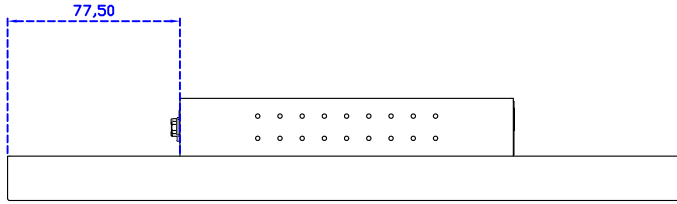

12.1" Touch Monitor.
(VESA Mount)

AIM-TMxxxx121-R09W