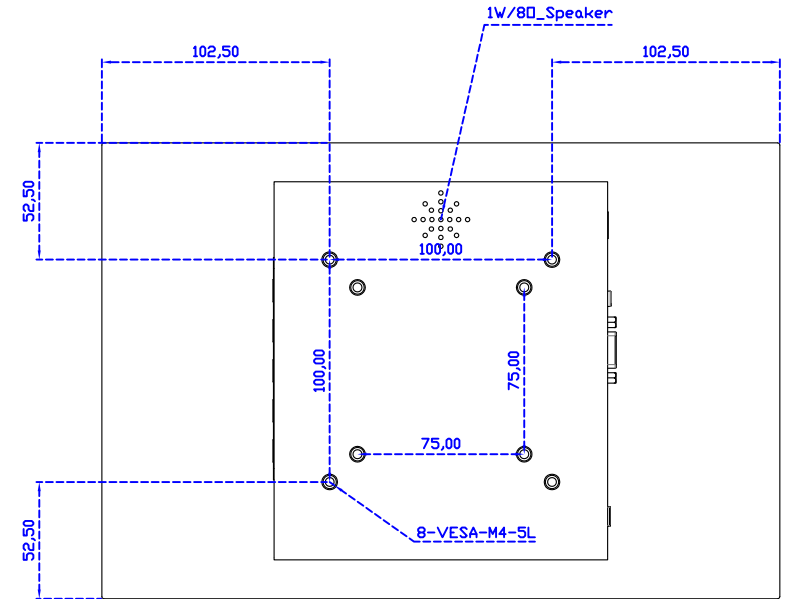

Software Feature :

Draw Test	Position and linearity verification
Controller	Support multiple controllers
Languages	English · Simple Chinese · Traditional Chinese · Japanese · French · German · Spanish · Korean · Arabic · Czech · Danish · Dutch · Greek · Hungarian · Italian · Norwegian · Russian · Polish · Portuguese · Slovenian · Swedish · Thai · Turkish
Mouse Emulator	Right / left button emulation. Auto Right / left Click (PDA function)
Touch Style	Drawing a Mode · button a Mode · Touch Off/ on Switch
Double Click	Configurable double click speed · Configurable double click area
Sound Modes	No sound · Touch down · Touch up
Display Support	display rotation · Support multiple monitors
Division Pattern	Support two halves and four parts with touch function, you can also create your own division patterns.
Settings:	
Edge compensation	Support edge compensation and you can also add your own numbers for it.
Support O.S	All Windows-32/64bit O.S Android ; Linux ; MAC

AIM-TMPCTU121-R09W V

3 Year Warranty
LCD Panel 1 Year

12.1" Touch Monitor.
(VESA Mount)

AIM-TMxxxx121-R09W

12.1" Touch Monitor,
(Open Frame)

AIM-TM□Pxxxx121-R09W

12.1" Desktop Touch Monitor.
(Foldable Stand)

AIM-TMxxxx121-R09W A

12.1" Desktop Touch Monitor.
(POS Stand)

AIM-TMxxxx121-R09W V