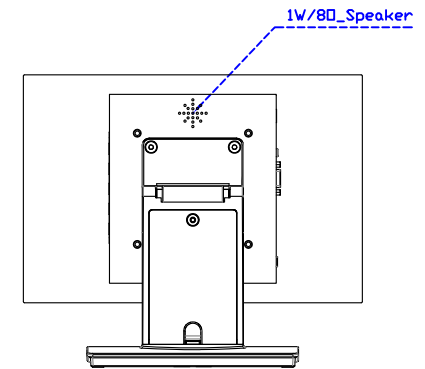

AIM-TMPCTU121-R09W V

3 Year Warranty
LCD Panel 1 Year

12.1" Touch Monitor.
(VESA Mount)

AIM-TMxxxx121-R09W

12.1" Touch Monitor,
(Open Frame)

AIM-TM□Pxxxx121-R09W

12.1" Desktop Touch Monitor.
(Foldable Stand)

AIM-TMxxxx121-R09W A

12.1" Desktop Touch Monitor.
(POS Stand)

AIM-TMxxxx121-R09W V