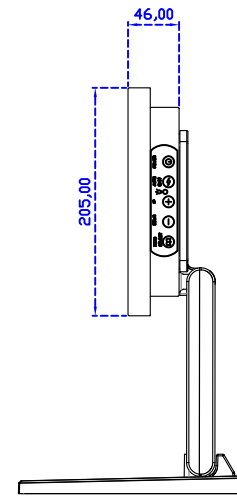

POS Stand (0.8kg)

12.1" Projected capacitive Multi-Touch Wide Monitor

Display Specifications :

Active Area	261 × 163 mm
Pixel Pitch	0.204 × 0.204 mm
Brightness	400 cd/m ²
Contrast Ratio	800 : 1
Resolution	1280 × 800 (WXGA)
Viewing Angle	L/R160° ; U/D160°
Response Time	20ms (Tr + Tf)
Display Colors	16.7M
Display Modes	640×480 ; 800×600 ; 1024×768 ; 1280×800
Signal input	VGA ; Audio ; Display Port ; HDMI
Speaker	1W (8Ω) × 1
OSD Keyboard	⊙Power ⊙Auto adjust ⊕ ⊖ ⊙Menu
Power Source	DC 12V (DC Jack Φ2.1mm)
Power Consumption	≤14w
Storage 、 Operation	-20~70°C ; -20~70°C
VESA	75×75 ; 100×100 mm
Casing Colors	Black (OEM other colors)
Casing Size 、 Weight	305 × 205 × 46 mm ; 2.1 kg (W×H×D) (Without Stand)
Carton 、 gross weight	385 × 365 × 185 mm ; 3.5 kg (W×H×D)
Accessory	VGA cable / HDMI cable / Audio cable / AC90~260V Adapter / Power cable / USB cable / Cleaning wipes / Driver Disk ※DP cable (Optional)

AIM-TMPCTU121-R09W V

3 Year Warranty
LCD Panel 1 Year

12.1" Touch Monitor.
(VESA Mount)

AIM-TMxxxx121-R09W

12.1" Touch Monitor,
(Open Frame)

AIM-TM□Pxxxx121-R09W

12.1" Desktop Touch Monitor.
(Foldable Stand)

AIM-TMxxxx121-R09W A

12.1" Desktop Touch Monitor.
(POS Stand)

AIM-TMxxxx121-R09W V