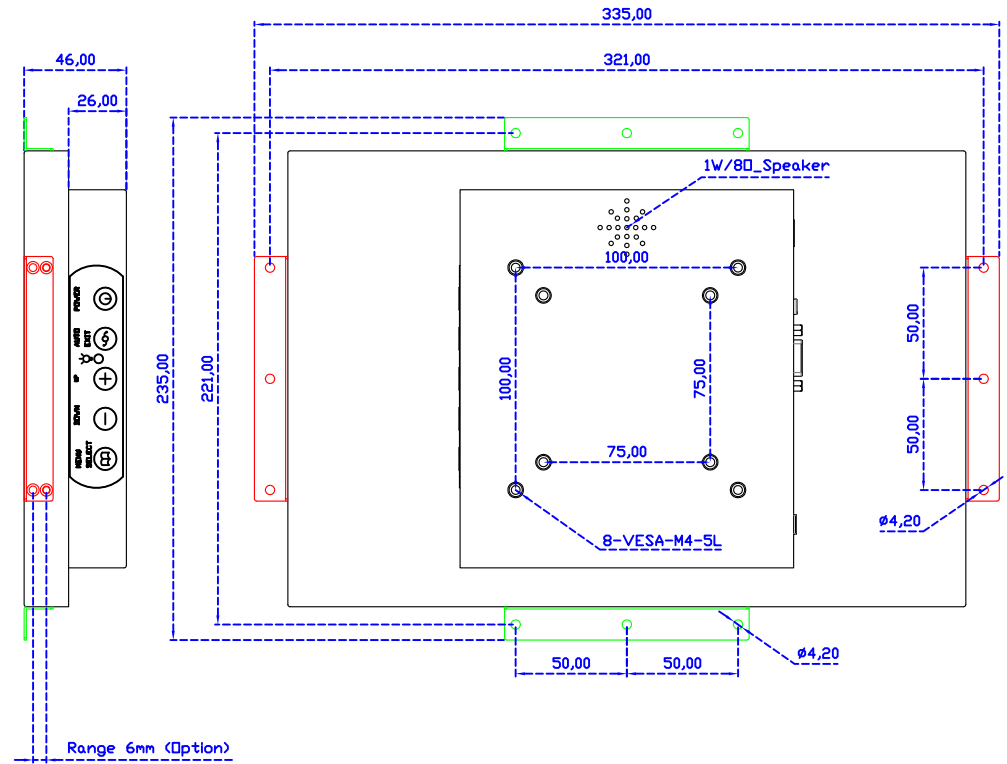

POS Stand (0.8kg)

12.1" Projected capacitive Multi-Touch Wide Monitor

Display Specifications :

Active Area	261 × 163 mm
Pixel Pitch	0.204 × 0.204 mm
Brightness	400 cd/m ²
Contrast Ratio	800 : 1
Resolution	1280 × 800 (WXGA)
Viewing Angle	L/R160° ; U/D160°
Response Time	20ms (Tr + Tf)
Display Colors	16.7M
Display Modes	640×480 ; 800×600 ; 1024×768 ; 1280×800
Signal input	VGA ; Audio ; Display Port ; HDMI
Speaker	1W (8Ω) × 1
OSD Keyboard	⊙Power ⊙Auto adjust ⊕ ⊖ ⊙Menu
Power Source	DC 12V (DC Jack Φ2.1mm)
Power Consumption	≤14w
Storage 、 Operation	-20~70°C ; -20~70°C
VESA	75×75 ; 100×100 mm
Casing Colors	Black (OEM other colors)
Casing Size 、 Weight	305 × 205 × 46 mm ; 2.1 kg (W×H×D) (Without Stand)
Carton 、 gross weight	385 × 365 × 185 mm ; 3.5 kg (W×H×D)
Accessory	VGA cable / HDMI cable / Audio cable / AC90~260V Adapter / Power cable / USB cable / Cleaning wipes / Driver Disk ※DP cable (Optional)

AIM-TMPCTU121-R09W V

3 Year Warranty
LCD Panel 1 Year

12.1" Touch Monitor.
(VESA Mount)

AIM-TMxxxx121-R09W

12.1" Touch Monitor,
(Open Frame)

AIM-TM□Pxxxx121-R09W

12.1" Desktop Touch Monitor.
(Foldable Stand)

AIM-TMxxxx121-R09W A

12.1" Desktop Touch Monitor.
(POS Stand)

AIM-TMxxxx121-R09W V