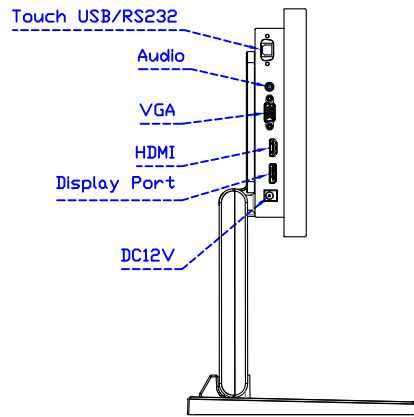

Software Feature :

Draw Test	Position and linearity verification
Controller	Support multiple controllers
Languages	English · Simple Chinese · Traditional Chinese · Japanese · French · German · Spanish · Korean · Arabic · Czech · Danish · Dutch · Greek · Hungarian · Italian · Norwegian · Russian · Polish · Portuguese · Slovenian · Swedish · Thai · Turkish
Mouse Emulator	Right / left button emulation. Auto Right / left Click (PDA function)
Touch Style	Drawing a Mode · button a Mode · Touch Off/ on Switch
Double Click	Configurable double click speed · Configurable double click area
Sound Modes	No sound · Touch down · Touch up
Display Support	display rotation · Support multiple monitors
Division Pattern	Support two halves and four parts with touch function, you can also create your own division patterns.
Settings:	
Edge compensation	Support edge compensation and you can also add your own numbers for it.
Support O.S	All Windows-32/64bit O.S Android ; Linux ; MAC

AIM-TMPCTU121-R09W V

3 Year Warranty
LCD Panel 1 Year

12.1" Touch Monitor.
(VESA Mount)

AIM-TMxxxx121-R09W

12.1" Touch Monitor,
(Open Frame)

AIM-TM□Pxxxx121-R09W

12.1" Desktop Touch Monitor.
(Foldable Stand)

AIM-TMxxxx121-R09W A

12.1" Desktop Touch Monitor.
(POS Stand)

AIM-TMxxxx121-R09W V