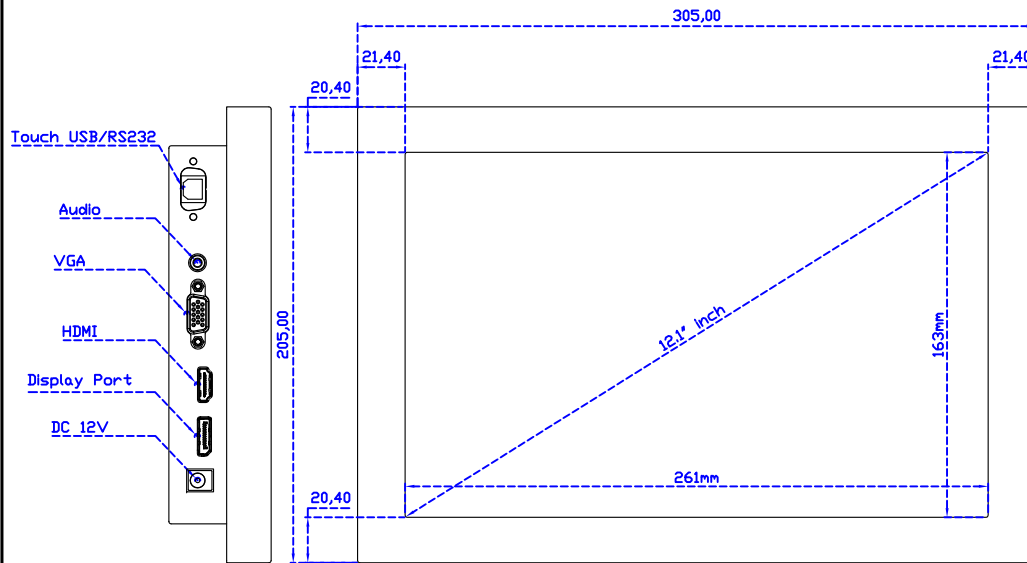

Software Feature :

Draw Test	Position and linearity verification
Controller	Support multiple controllers
Languages	English · Simple Chinese · Traditional Chinese · Japanese · French · German · Spanish · Korean · Arabic · Czech · Danish · Dutch · Greek · Hungarian · Italian · Norwegian · Russian · Polish · Portuguese · Slovenian · Swedish · Thai · Turkish
Mouse Emulator	Right / left button emulation. Auto Right / left Click (PDA function)
Touch Style	Drawing a Mode · button a Mode · Touch Off/ on Switch
Double Click	Configurable double click speed · Configurable double click area
Sound Modes	No sound · Touch down · Touch up
Display Support	display rotation · Support multiple monitors
Division Pattern	Support two halves and four parts with touch function, you can also create your own division patterns.
Settings:	
Edge compensation	Support edge compensation and you can also add your own numbers for it.
Support O.S	All Windows-32/64bit O.S Android ; Linux ; MAC

AIM-TMPCTU121-R09W V

3 Year Warranty
LCD Panel 1 Year

12.1" Touch Monitor.
(VESA Mount)

AIM-TMxxxx121-R09W

12.1" Touch Monitor,
(Open Frame)

AIM-TM□Pxxxx121-R09W

12.1" Desktop Touch Monitor.
(Foldable Stand)