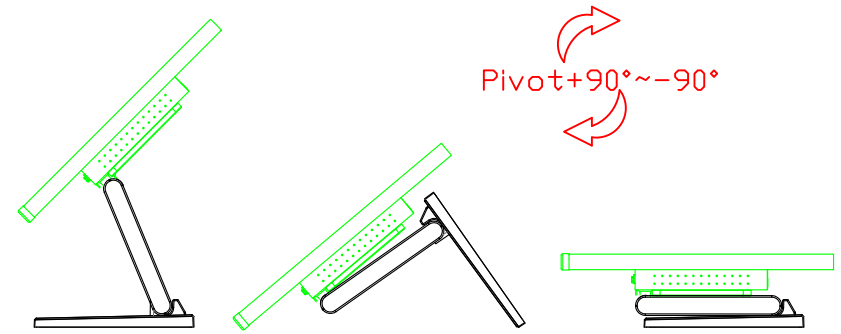

Software Feature :

Draw Test	Position and linearity verification
Controller	Support multiple controllers
Languages	English · Simple Chinese · Traditional Chinese · Japanese · French · German · Spanish · Korean · Arabic · Czech · Danish · Dutch · Greek · Hungarian · Italian · Norwegian · Russian · Polish · Portuguese · Slovenian · Swedish · Thai · Turkish
Mouse Emulator	Right / left button emulation. Auto Right / left Click (PDA function)
Touch Style	Drawing a Mode · button a Mode · Touch Off/ on Switch
Double Click	Configurable double click speed · Configurable double click area
Sound Modes	No sound · Touch down · Touch up
Display Support	display rotation · Support multiple monitors
Division Pattern	Support two halves and four parts with touch function, you can also create your own division patterns.
Settings:	
Edge compensation	Support edge compensation and you can also add your own numbers for it.
Support O.S	All Windows-32/64bit O.S Android ; Linux ; MAC

AIM-TMPCTU121-R09W V

3 Year Warranty
LCD Panel 1 Year

12.1" Touch Monitor.
(VESA Mount)

AIM-TMxxxx121-R09W

12.1" Touch Monitor,
(Open Frame)

AIM-TM□Pxxxx121-R09W

12.1" Desktop Touch Monitor.
(Foldable Stand)