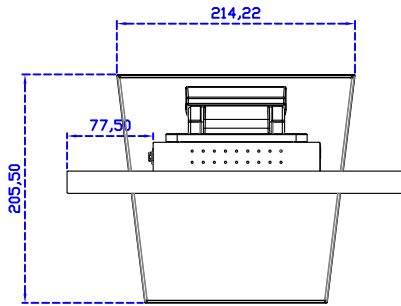

POS Stand (0.8kg)

12.1" Projected capacitive Multi-Touch Wide Monitor

Display Specifications :

Active Area	261 × 163 mm
Pixel Pitch	0.204 × 0.204 mm
Brightness	400 cd/m ²
Contrast Ratio	800 : 1
Resolution	1280 × 800 (WXGA)
Viewing Angle	L/R160° ; U/D160°
Response Time	20ms (Tr + Tf)
Display Colors	16.7M
Display Modes	640×480 ; 800×600 ; 1024×768 ; 1280×800
Signal input	VGA ; Audio ; Display Port ; HDMI
Speaker	1W (8Ω) × 1
OSD Keyboard	⊙Power ⊙Auto adjust ⊕ ⊖ ⊙Menu
Power Source	DC 12V (DC Jack Φ2.1mm)
Power Consumption	≤14w
Storage 、 Operation	-20~70°C ; -20~70°C
VESA	75×75 ; 100×100 mm
Casing Colors	Black (OEM other colors)
Casing Size 、 Weight	305 × 205 × 46 mm ; 2.1 kg (W×H×D) (Without Stand)
Carton 、 gross weight	385 × 365 × 185 mm ; 3.5 kg (W×H×D)
Accessory	VGA cable / HDMI cable / Audio cable / AC90~260V Adapter / Power cable / USB cable / Cleaning wipes / Driver Disk ※DP cable (Optional)

AIM-TMPCTU121-R09W V

3 Year Warranty
LCD Panel 1 Year

12.1" Touch Monitor.
(VESA Mount)

AIM-TMxxxx121-R09W

12.1" Touch Monitor,
(Open Frame)

AIM-TM□Pxxxx121-R09W

12.1" Desktop Touch Monitor.
(Foldable Stand)

AIM-TMxxxx121-R09W A

12.1" Desktop Touch Monitor.
(POS Stand)

AIM-TMxxxx121-R09W V