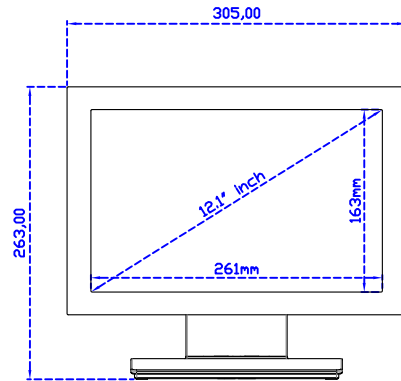

POS Stand (0.8kg)

12.1" Projected capacitive Multi-Touch Wide Monitor

Display Specifications :

Active Area	261 × 163 mm
Pixel Pitch	0.204 × 0.204 mm
Brightness	400 cd/m ²
Contrast Ratio	800 : 1
Resolution	1280 × 800 (WXGA)
Viewing Angle	L/R160° ; U/D160°
Response Time	20ms (Tr + Tf)
Display Colors	16.7M
Display Modes	640×480 ; 800×600 ; 1024×768 ; 1280×800
Signal input	VGA ; Audio ; Display Port ; HDMI
Speaker	1W (8Ω) × 1
OSD Keyboard	⊙Power ⊙Auto adjust ⊕ ⊖ ⊙Menu
Power Source	DC 12V (DC Jack Φ2.1mm)
Power Consumption	≤14w
Storage 、 Operation	-20~70°C ; -20~70°C
VESA	75×75 ; 100×100 mm
Casing Colors	Black (OEM other colors)
Casing Size 、 Weight	305 × 205 × 46 mm ; 2.1 kg (W×H×D) (Without Stand)
Carton 、 gross weight	385 × 365 × 185 mm ; 3.5 kg (W×H×D)
Accessory	VGA cable / HDMI cable / Audio cable / AC90~260V Adapter / Power cable / USB cable / Cleaning wipes / Driver Disk ※DP cable (Optional)

AIM-TMPCTU121-R09W V

3 Year Warranty
LCD Panel 1 Year

12.1" Touch Monitor.
(VESA Mount)

AIM-TMxxxx121-R09W

12.1" Touch Monitor,
(Open Frame)

AIM-TM□Pxxxx121-R09W

12.1" Desktop Touch Monitor.
(Foldable Stand)

AIM-TMxxxx121-R09W A

12.1" Desktop Touch Monitor.
(POS Stand)

AIM-TMxxxx121-R09W V