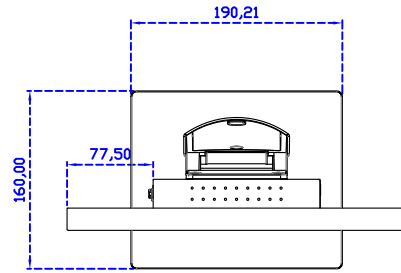

POS Stand (0.8kg)

12.1" Projected capacitive Multi-Touch Wide Monitor

Display Specifications :

Active Area	261 × 163 mm
Pixel Pitch	0.204 × 0.204 mm
Brightness	400 cd/m ²
Contrast Ratio	800 : 1
Resolution	1280 × 800 (WXGA)
Viewing Angle	L/R160° ; U/D160°
Response Time	20ms (Tr + Tf)
Display Colors	16.7M
Display Modes	640×480 ; 800×600 ; 1024×768 ; 1280×800
Signal input	VGA ; Audio ; Display Port ; HDMI
Speaker	1W (8Ω) × 1
OSD Keyboard	⊙Power ⊙Auto adjust ⊕ ⊖ ⊙Menu
Power Source	DC 12V (DC Jack Φ2.1mm)
Power Consumption	≤14w
Storage 、 Operation	-20~70°C ; -20~70°C
VESA	75×75 ; 100×100 mm
Casing Colors	Black (OEM other colors)
Casing Size 、 Weight	305 × 205 × 46 mm ; 2.1 kg (W×H×D) (Without Stand)
Carton 、 gross weight	385 × 365 × 185 mm ; 3.5 kg (W×H×D)
Accessory	VGA cable / HDMI cable / Audio cable / AC90~260V Adapter / Power cable / USB cable / Cleaning wipes / Driver Disk ※DP cable (Optional)

AIM-TMPCTU121-R09W V

3 Year Warranty
LCD Panel 1 Year

12.1" Touch Monitor.
(VESA Mount)

AIM-TMxxxx121-R09W

12.1" Touch Monitor,
(Open Frame)

AIM-TM□Pxxxx121-R09W

12.1" Desktop Touch Monitor.
(Foldable Stand)

AIM-TMxxxx121-R09W A

12.1" Desktop Touch Monitor.
(POS Stand)

AIM-TMxxxx121-R09W V