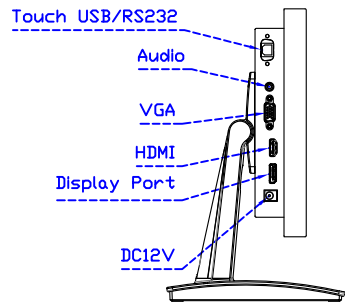

Software Feature :

Draw Test	Position and linearity verification
Controller	Support multiple controllers
Languages	English · Simple Chinese · Traditional Chinese · Japanese · French · German · Spanish · Korean · Arabic · Czech · Danish · Dutch · Greek · Hungarian · Italian · Norwegian · Russian · Polish · Portuguese · Slovenian · Swedish · Thai · Turkish
Mouse Emulator	Right / left button emulation. Auto Right / left Click (PDA function)
Touch Style	Drawing a Mode · button a Mode · Touch Off/ on Switch
Double Click	Configurable double click speed · Configurable double click area
Sound Modes	No sound · Touch down · Touch up
Display Support	display rotation · Support multiple monitors
Division Pattern	Support two halves and four parts with touch function, you can also create your own division patterns.
Settings:	
Edge compensation	Support edge compensation and you can also add your own numbers for it.
Support O.S	All Windows-32/64bit O.S Android ; Linux ; MAC

AIM-TMPCTU121-R09W V

3 Year Warranty
LCD Panel 1 Year

12.1" Touch Monitor.
(VESA Mount)

AIM-TMxxxx121-R09W

12.1" Touch Monitor,
(Open Frame)

AIM-TM□Pxxxx121-R09W

12.1" Desktop Touch Monitor.
(Foldable Stand)

AIM-TMxxxx121-R09W A

12.1" Desktop Touch Monitor.
(POS Stand)

AIM-TMxxxx121-R09W V