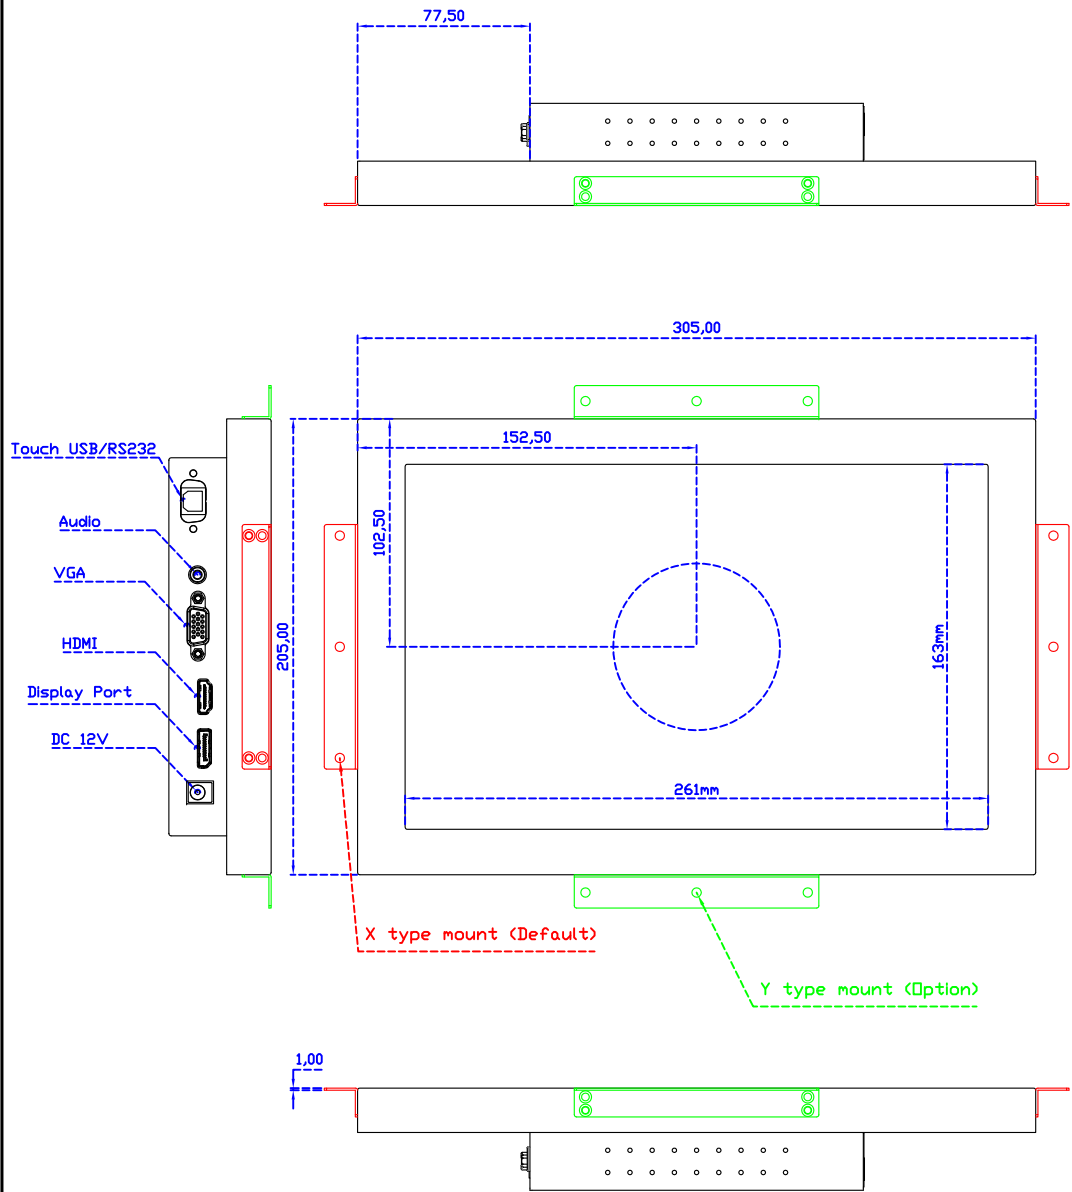

POS Stand (0.8kg)

12.1" Projected capacitive Multi-Touch Wide Monitor

Display Specifications :

Active Area	261 × 163 mm
Pixel Pitch	0.204 × 0.204 mm
Brightness	400 cd/m ²
Contrast Ratio	800 : 1
Resolution	1280 × 800 (WXGA)
Viewing Angle	L/R160° ; U/D160°
Response Time	20ms (Tr + Tf)
Display Colors	16.7M
Display Modes	640×480 ; 800×600 ; 1024×768 ; 1280×800
Signal input	VGA ; Audio ; Display Port ; HDMI
Speaker	1W (8Ω) × 1
OSD Keyboard	⊙Power ⊙Auto adjust ⊕ ⊖ ⊙Menu
Power Source	DC 12V (DC Jack Φ2.1mm)
Power Consumption	≤14w
Storage 、 Operation	-20~70°C ; -20~70°C
VESA	75×75 ; 100×100 mm
Casing Colors	Black (OEM other colors)
Casing Size 、 Weight	305 × 205 × 46 mm ; 2.1 kg (W×H×D) (Without Stand)
Carton 、 gross weight	385 × 365 × 185 mm ; 3.5 kg (W×H×D)
Accessory	VGA cable / HDMI cable / Audio cable / AC90~260V Adapter / Power cable / USB cable / Cleaning wipes / Driver Disk ※DP cable (Optional)

AIM-TMPCTU121-R09W V

3 Year Warranty
LCD Panel 1 Year

12.1" Touch Monitor.
(VESA Mount)

AIM-TMxxxx121-R09W

12.1" Touch Monitor,
(Open Frame)

AIM-TM□Pxxxx121-R09W

12.1" Desktop Touch Monitor.
(Foldable Stand)

AIM-TMxxxx121-R09W A

12.1" Desktop Touch Monitor.
(POS Stand)

AIM-TMxxxx121-R09W V