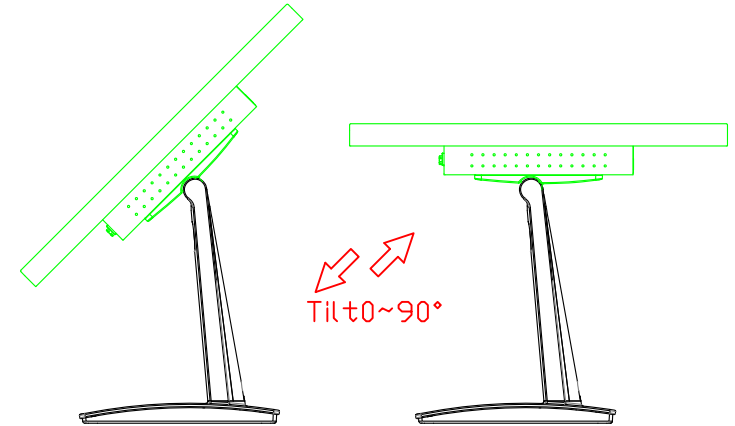

Software Feature :

Draw Test	Position and linearity verification
Controller	Support multiple controllers
Languages	English · Simple Chinese · Traditional Chinese · Japanese · French · German · Spanish · Korean · Arabic · Czech · Danish · Dutch · Greek · Hungarian · Italian · Norwegian · Russian · Polish · Portuguese · Slovenian · Swedish · Thai · Turkish
Mouse Emulator	Right / left button emulation. Auto Right / left Click (PDA function)
Touch Style	Drawing a Mode · button a Mode · Touch Off/ on Switch
Double Click	Configurable double click speed · Configurable double click area
Sound Modes	No sound · Touch down · Touch up
Display Support	display rotation · Support multiple monitors
Division Pattern	Support two halves and four parts with touch function, you can also create your own division patterns.
Settings:	
Edge compensation	Support edge compensation and you can also add your own numbers for it.
Support O.S	All Windows-32/64bit O.S Android ; Linux ; MAC

AIM-TMPCTU121-R09W V

3 Year Warranty
LCD Panel 1 Year

12.1" Touch Monitor.
(VESA Mount)

AIM-TMxxxx121-R09W

12.1" Touch Monitor,
(Open Frame)

AIM-TM□Pxxxx121-R09W

12.1" Desktop Touch Monitor.
(Foldable Stand)

AIM-TMxxxx121-R09W A

12.1" Desktop Touch Monitor.
(POS Stand)

AIM-TMxxxx121-R09W V