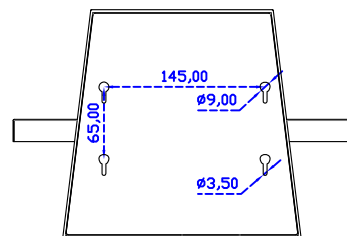

POS Stand (0.8kg)

12.1" Projected capacitive Multi-Touch Wide Monitor

Display Specifications :

Active Area	261 × 163 mm
Pixel Pitch	0.204 × 0.204 mm
Brightness	400 cd/m ²
Contrast Ratio	800 : 1
Resolution	1280 × 800 (WXGA)
Viewing Angle	L/R160° ; U/D160°
Response Time	20ms (Tr + Tf)
Display Colors	16.7M
Display Modes	640×480 ; 800×600 ; 1024×768 ; 1280×800
Signal input	VGA ; Audio ; Display Port ; HDMI
Speaker	1W (8Ω) × 1
OSD Keyboard	⊙Power ⊙Auto adjust ⊕ ⊖ ⊙Menu
Power Source	DC 12V (DC Jack Φ2.1mm)
Power Consumption	≤14w
Storage 、 Operation	-20~70°C ; -20~70°C
VESA	75×75 ; 100×100 mm
Casing Colors	Black (OEM other colors)
Casing Size 、 Weight	305 × 205 × 46 mm ; 2.1 kg (W×H×D) (Without Stand)
Carton 、 gross weight	385 × 365 × 185 mm ; 3.5 kg (W×H×D)
Accessory	VGA cable / HDMI cable / Audio cable / AC90~260V Adapter / Power cable / USB cable / Cleaning wipes / Driver Disk ※DP cable (Optional)

AIM-TMPCTU121-R09W V

3 Year Warranty
LCD Panel 1 Year

12.1" Touch Monitor.
(VESA Mount)

AIM-TMxxxx121-R09W

12.1" Touch Monitor,
(Open Frame)

AIM-TM□Pxxxx121-R09W

12.1" Desktop Touch Monitor.
(Foldable Stand)

AIM-TMxxxx121-R09W A

12.1" Desktop Touch Monitor.
(POS Stand)

AIM-TMxxxx121-R09W V