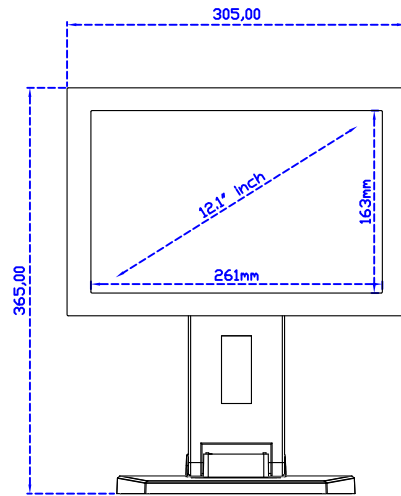

POS Stand (0.8kg)

12.1" Projected capacitive Multi-Touch Wide Monitor

Display Specifications :

Active Area	261 × 163 mm
Pixel Pitch	0.204 × 0.204 mm
Brightness	400 cd/m ²
Contrast Ratio	800 : 1
Resolution	1280 × 800 (WXGA)
Viewing Angle	L/R160° ; U/D160°
Response Time	20ms (Tr + Tf)
Display Colors	16.7M
Display Modes	640×480 ; 800×600 ; 1024×768 ; 1280×800
Signal input	VGA ; Audio ; Display Port ; HDMI
Speaker	1W (8Ω) × 1
OSD Keyboard	⊙Power ⊙Auto adjust ⊕ ⊖ ⊙Menu
Power Source	DC 12V (DC Jack Φ2.1mm)
Power Consumption	≤14w
Storage 、 Operation	-20~70°C ; -20~70°C
VESA	75×75 ; 100×100 mm
Casing Colors	Black (OEM other colors)
Casing Size 、 Weight	305 × 205 × 46 mm ; 2.1 kg (W×H×D) (Without Stand)
Carton 、 gross weight	385 × 365 × 185 mm ; 3.5 kg (W×H×D)
Accessory	VGA cable / HDMI cable / Audio cable / AC90~260V Adapter / Power cable / USB cable / Cleaning wipes / Driver Disk ※DP cable (Optional)

AIM-TMPCTU121-R09W V

3 Year Warranty
LCD Panel 1 Year

12.1" Touch Monitor.
(VESA Mount)

AIM-TMxxxx121-R09W

12.1" Touch Monitor,
(Open Frame)

AIM-TM□Pxxxx121-R09W

12.1" Desktop Touch Monitor.
(Foldable Stand)

AIM-TMxxxx121-R09W A

12.1" Desktop Touch Monitor.
(POS Stand)

AIM-TMxxxx121-R09W V