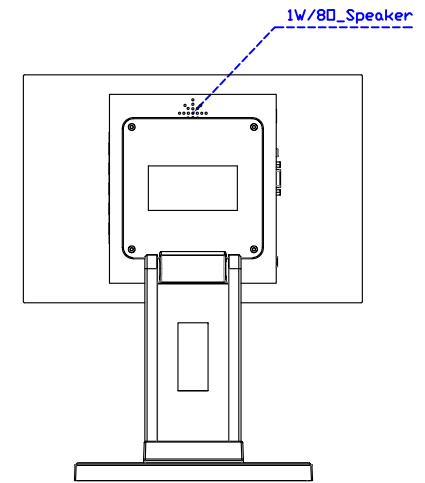

AIM-TMPCTU121-R09W V

3 Year Warranty
LCD Panel 1 Year

12.1" Touch Monitor.
(VESA Mount)

AIM-TMxxxx121-R09W

12.1" Touch Monitor,
(Open Frame)

AIM-TM□Pxxxx121-R09W

12.1" Desktop Touch Monitor.
(Foldable Stand)

AIM-TMxxxx121-R09W A

12.1" Desktop Touch Monitor.
(POS Stand)

AIM-TMxxxx121-R09W V