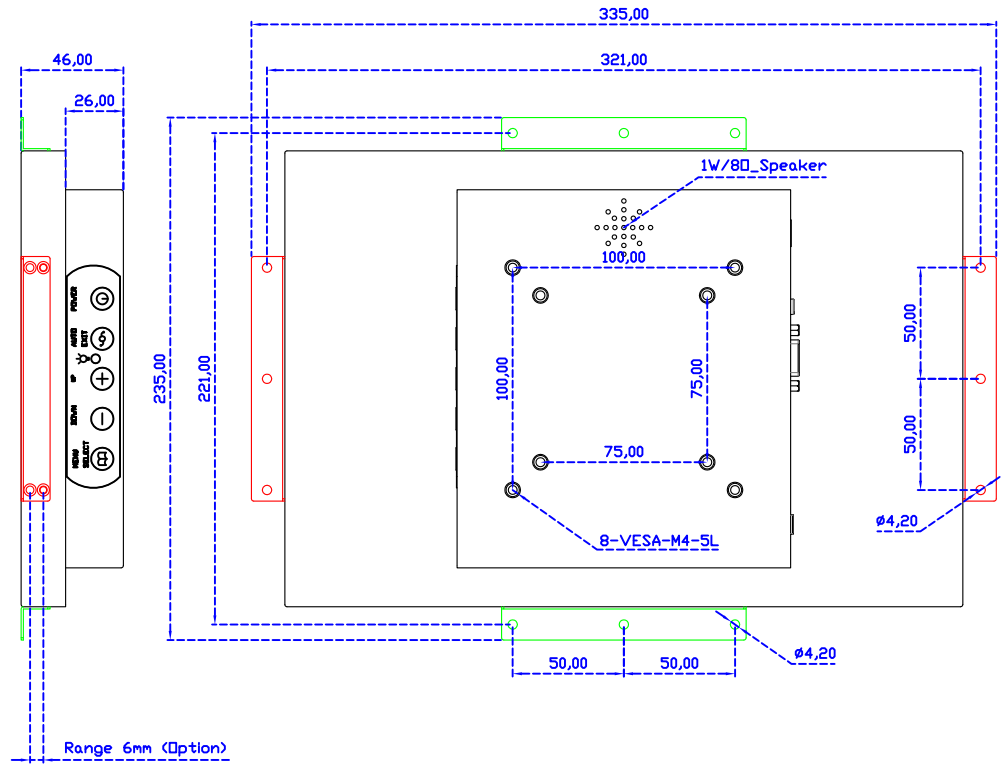

AIM-TMPCTU121-R09W V

3 Year Warranty
LCD Panel 1 Year

12.1" Touch Monitor.
(VESA Mount)

AIM-TMxxxx121-R09W

12.1" Touch Monitor,
(Open Frame)

AIM-TM□Pxxxx121-R09W

12.1" Desktop Touch Monitor.
(Foldable Stand)

AIM-TMxxxx121-R09W A

12.1" Desktop Touch Monitor.
(POS Stand)

AIM-TMxxxx121-R09W V