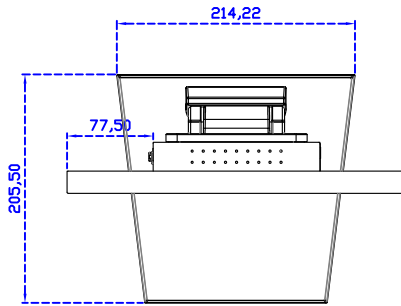

AIM-TMPCTU121-R09W V

3 Year Warranty
LCD Panel 1 Year

12.1" Touch Monitor.
(VESA Mount)

AIM-TMxxxx121-R09W

12.1" Touch Monitor,
(Open Frame)

AIM-TM□Pxxxx121-R09W

12.1" Desktop Touch Monitor.
(Foldable Stand)

AIM-TMxxxx121-R09W A

12.1" Desktop Touch Monitor.
(POS Stand)

AIM-TMxxxx121-R09W V