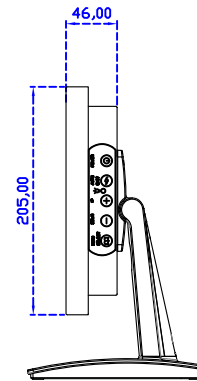

AIM-TMPCTU121-R09W V

3 Year Warranty
LCD Panel 1 Year

12.1" Touch Monitor.
(VESA Mount)

AIM-TMxxxx121-R09W

12.1" Touch Monitor,
(Open Frame)

AIM-TM□Pxxxx121-R09W

12.1" Desktop Touch Monitor.
(Foldable Stand)

AIM-TMxxxx121-R09W A

12.1" Desktop Touch Monitor.
(POS Stand)

AIM-TMxxxx121-R09W V