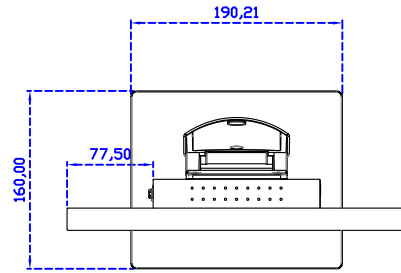

AIM-TMPCTU121-R09W V

3 Year Warranty
LCD Panel 1 Year

12.1" Touch Monitor.
(VESA Mount)

AIM-TMxxxx121-R09W

12.1" Touch Monitor,
(Open Frame)

AIM-TM□Pxxxx121-R09W

12.1" Desktop Touch Monitor.
(Foldable Stand)

AIM-TMxxxx121-R09W A

12.1" Desktop Touch Monitor.
(POS Stand)

AIM-TMxxxx121-R09W V