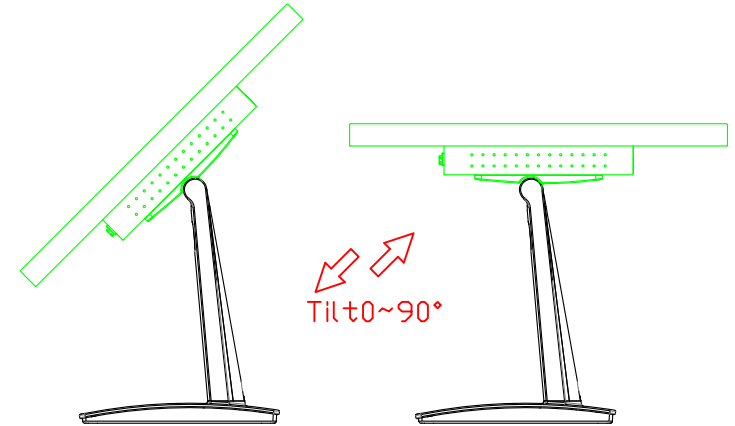

AIM-TMPCTU121-R09W V

3 Year Warranty
LCD Panel 1 Year

12.1" Touch Monitor.
(VESA Mount)

AIM-TMxxxx121-R09W

12.1" Touch Monitor,
(Open Frame)

AIM-TM□Pxxxx121-R09W

12.1" Desktop Touch Monitor.
(Foldable Stand)

AIM-TMxxxx121-R09W A

12.1" Desktop Touch Monitor.
(POS Stand)

AIM-TMxxxx121-R09W V