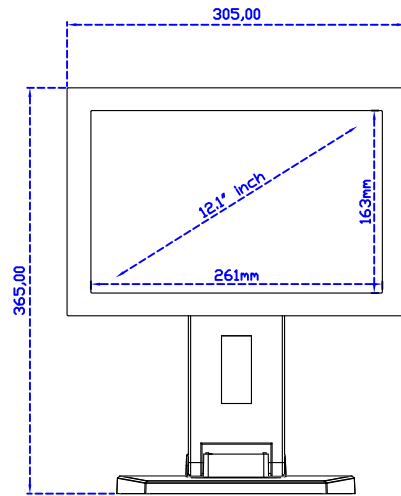

AIM-TMPCTU121-R09W V

3 Year Warranty
LCD Panel 1 Year

12.1" Touch Monitor.
(VESA Mount)

AIM-TMxxxx121-R09W

12.1" Touch Monitor,
(Open Frame)

AIM-TM□Pxxxx121-R09W

12.1" Desktop Touch Monitor.
(Foldable Stand)

AIM-TMxxxx121-R09W A

12.1" Desktop Touch Monitor.
(POS Stand)

AIM-TMxxxx121-R09W V