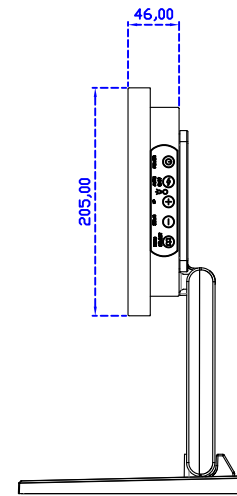

AIM-TMPCTU121-R09W V

3 Year Warranty
LCD Panel 1 Year

12.1" Touch Monitor.
(VESA Mount)

AIM-TMxxxx121-R09W

12.1" Touch Monitor,
(Open Frame)

AIM-TM□Pxxxx121-R09W

12.1" Desktop Touch Monitor.
(Foldable Stand)

AIM-TMxxxx121-R09W A

12.1" Desktop Touch Monitor.
(POS Stand)

AIM-TMxxxx121-R09W V