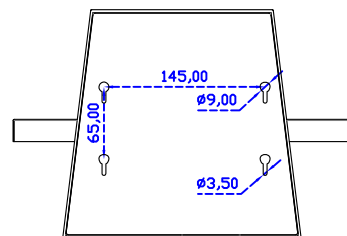

AIM-TMPCTU121-R09W V

3 Year Warranty
LCD Panel 1 Year

12.1" Touch Monitor.
(VESA Mount)

AIM-TMxxxx121-R09W

12.1" Touch Monitor,
(Open Frame)

AIM-TM□Pxxxx121-R09W

12.1" Desktop Touch Monitor.
(Foldable Stand)

AIM-TMxxxx121-R09W A

12.1" Desktop Touch Monitor.
(POS Stand)

AIM-TMxxxx121-R09W V