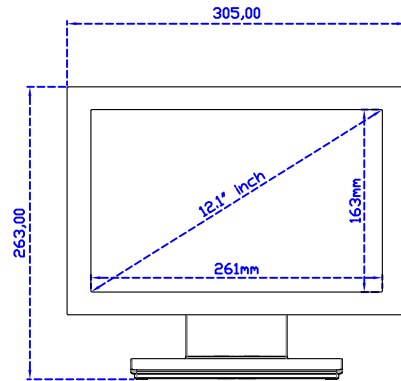

AIM-TMPCTU121-R09W V

3 Year Warranty
LCD Panel 1 Year

12.1" Touch Monitor.
(VESA Mount)

AIM-TMxxxx121-R09W

12.1" Touch Monitor,
(Open Frame)

AIM-TM□Pxxxx121-R09W

12.1" Desktop Touch Monitor.
(Foldable Stand)

AIM-TMxxxx121-R09W A

12.1" Desktop Touch Monitor.
(POS Stand)

AIM-TMxxxx121-R09W V