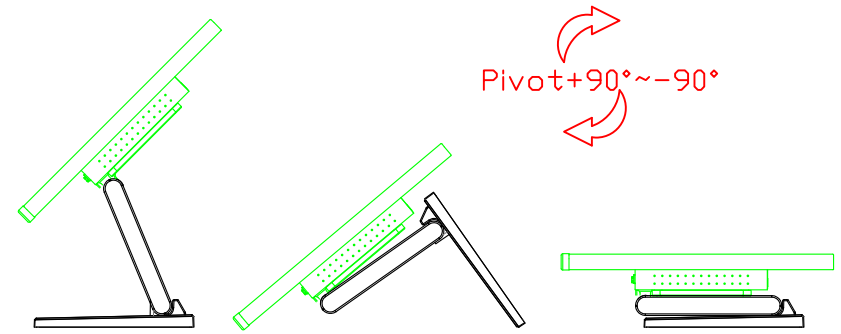

AIM-TMPCTU121-R09W V

3 Year Warranty
LCD Panel 1 Year

12.1" Touch Monitor.
(VESA Mount)

AIM-TMxxxx121-R09W

12.1" Touch Monitor,
(Open Frame)

AIM-TM□Pxxxx121-R09W

12.1" Desktop Touch Monitor.
(Foldable Stand)