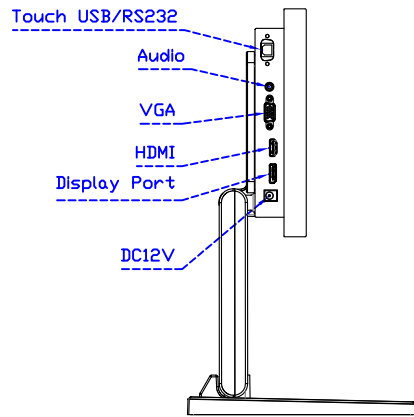

AIM-TMPCTU121-R09W

USB

無底座 VESA 孔固定

AIM-TMOPPCTU121-R09W

USB

嵌入型固定

AIM-TMPCTU121-R09W A

USB

AIM-TMPCTU121-R09W V

3 Year Warranty
LCD Panel 1 Year

12.1" Touch Monitor.
(VESA Mount)

AIM-TMxxxx121-R09W

12.1" Touch Monitor,
(Open Frame)

AIM-TM□Pxxxx121-R09W

12.1" Desktop Touch Monitor.
(Foldable Stand)

AIM-TMxxxx121-R09W A

12.1" Desktop Touch Monitor.
(POS Stand)

AIM-TMxxxx121-R09W V