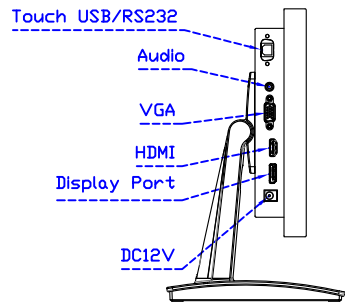

AIM-TMPCTU121-R09W V

3 Year Warranty
LCD Panel 1 Year

12.1" Touch Monitor.
(VESA Mount)

AIM-TMxxxx121-R09W

12.1" Touch Monitor,
(Open Frame)

AIM-TM□Pxxxx121-R09W

12.1" Desktop Touch Monitor.
(Foldable Stand)

AIM-TMxxxx121-R09W A

12.1" Desktop Touch Monitor.
(POS Stand)

AIM-TMxxxx121-R09W V