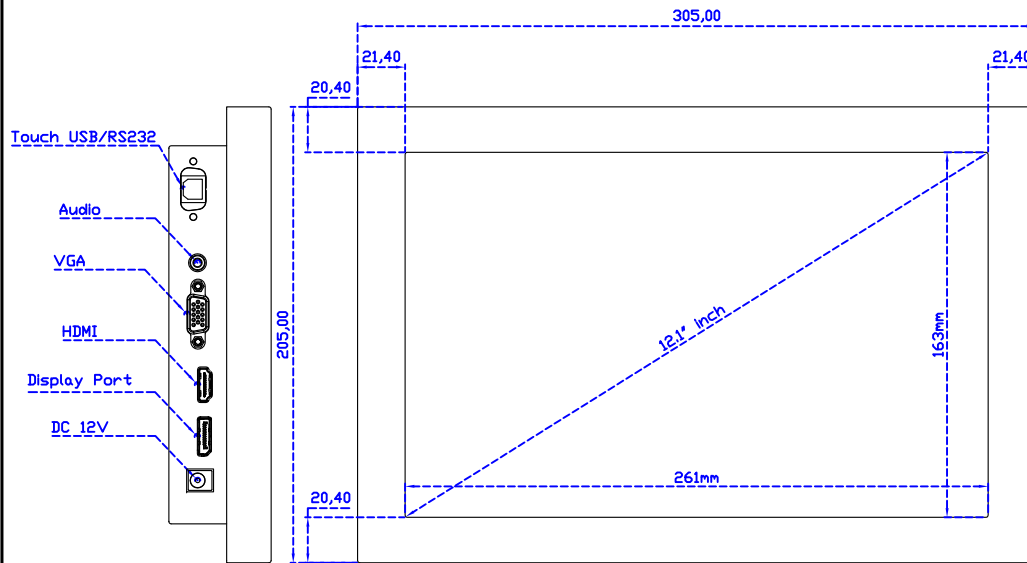

12.1" Touch Monitor.
(VESA Mount)

AIM-TMxxxx121-R09W