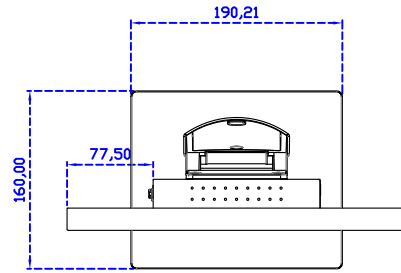

AIM-TM5R121-R09W V	USB	POS Stand (0.8kg)
AIM-TM5R121-R10W V	RS232	

12.1" Resistive Single Touch Wide Monitor

Display Specifications :

Active Area	261 × 163 mm
Pixel Pitch	0.204 × 0.204 mm
Brightness	400 cd/m ²
Contrast Ratio	800 : 1
Resolution	1280 × 800 (WXGA)
Viewing Angle	L/R160° ; U/D160°
Response Time	20ms (Tr + Tf)
Display Colors	16.7M
Display Modes	640×480 ; 800×600 ; 1024×768 ; 1280×800
Signal input	VGA ; Audio ; Display Port ; HDMI
Speaker	1W (8Ω) × 1
OSD Keyboard	⊙Power ⊙Auto adjust ⊕ ⊖ ⊙Menu
Power Source	DC 12V (DC Jack Φ2.1mm)
Power Consumption	≤14w
Storage 、 Operation	-20~70°C ; -20~70°C
VESA	75×75 ; 100×100 mm
Casing Colors	Black (OEM other colors)
Casing Size 、 Weight	305 × 205 × 46 mm ; 2.1 kg (W×H×D) (Without Stand)
Carton 、 gross weight	385 × 365 × 185 mm ; 3.5 kg (W×H×D)
Accessory	VGA cable / HDMI cable / Audio cable / AC90~260V Adapter / Power cable / USB or RS232 cable / Touch pen / Cleaning wipes / Driver Disk ※DP cable (Optional)

AIM-TM5R121-R09W V

3 Year Warranty
LCD Panel 1 Year

12.1" Touch Monitor.
(VESA Mount)

AIM-TMxxxx121-R09W

12.1" Desktop Touch Monitor.
(Foldable Stand)

AIM-TMxxxx121-R09W A

12.1" Desktop Touch Monitor.
(POS Stand)