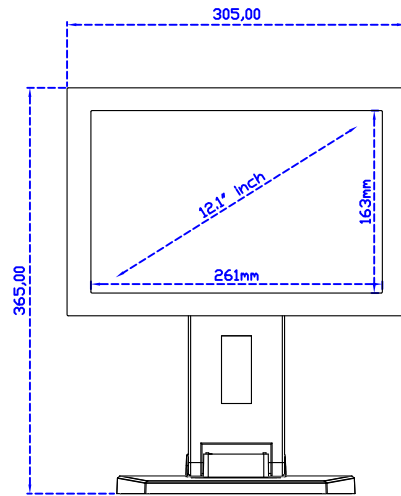

AIM-TM5R121-R09W V	USB	POS Stand (0.8kg)
AIM-TM5R121-R10W V	RS232	

12.1" Resistive Single Touch Wide Monitor

Display Specifications :

Active Area	261 × 163 mm
Pixel Pitch	0.204 × 0.204 mm
Brightness	400 cd/m ²
Contrast Ratio	800 : 1
Resolution	1280 × 800 (WXGA)
Viewing Angle	L/R160° ; U/D160°
Response Time	20ms (Tr + Tf)
Display Colors	16.7M
Display Modes	640×480 ; 800×600 ; 1024×768 ; 1280×800
Signal input	VGA ; Audio ; Display Port ; HDMI
Speaker	1W (8Ω) × 1
OSD Keyboard	⊙Power ⊙Auto adjust ⊕ ⊖ ⊙Menu
Power Source	DC 12V (DC Jack Φ2.1mm)
Power Consumption	≤14w
Storage 、 Operation	-20~70°C ; -20~70°C
VESA	75×75 ; 100×100 mm
Casing Colors	Black (OEM other colors)
Casing Size 、 Weight	305 × 205 × 46 mm ; 2.1 kg (W×H×D) (Without Stand)
Carton 、 gross weight	385 × 365 × 185 mm ; 3.5 kg (W×H×D)
Accessory	VGA cable / HDMI cable / Audio cable / AC90~260V Adapter / Power cable / USB or RS232 cable / Touch pen / Cleaning wipes / Driver Disk ※DP cable (Optional)

AIM-TM5R121-R09W V

3 Year Warranty
LCD Panel 1 Year

12.1" Touch Monitor.
(VESA Mount)

AIM-TMxxxx121-R09W

12.1" Desktop Touch Monitor.
(Foldable Stand)

AIM-TMxxxx121-R09W A

12.1" Desktop Touch Monitor.
(POS Stand)