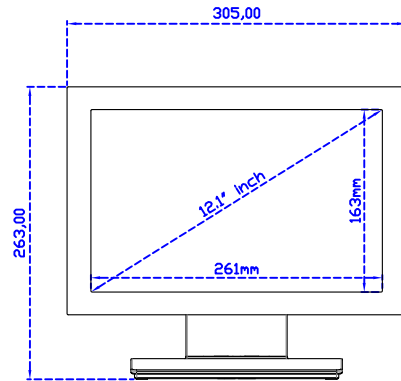

AIM-TM5R121-R09W V	USB	POS Stand (0.8kg)
AIM-TM5R121-R10W V	RS232	

12.1" Resistive Single Touch Wide Monitor

Display Specifications :

Active Area	261 × 163 mm
Pixel Pitch	0.204 × 0.204 mm
Brightness	400 cd/m ²
Contrast Ratio	800 : 1
Resolution	1280 × 800 (WXGA)
Viewing Angle	L/R160° ; U/D160°
Response Time	20ms (Tr + Tf)
Display Colors	16.7M
Display Modes	640×480 ; 800×600 ; 1024×768 ; 1280×800
Signal input	VGA ; Audio ; Display Port ; HDMI
Speaker	1W (8Ω) × 1
OSD Keyboard	⊙Power ⊙Auto adjust ⊕ ⊖ ⊙Menu
Power Source	DC 12V (DC Jack Φ2.1mm)
Power Consumption	≤14w
Storage 、 Operation	-20~70°C ; -20~70°C
VESA	75×75 ; 100×100 mm
Casing Colors	Black (OEM other colors)
Casing Size 、 Weight	305 × 205 × 46 mm ; 2.1 kg (W×H×D) (Without Stand)
Carton 、 gross weight	385 × 365 × 185 mm ; 3.5 kg (W×H×D)
Accessory	VGA cable / HDMI cable / Audio cable / AC90~260V Adapter / Power cable / USB or RS232 cable / Touch pen / Cleaning wipes / Driver Disk ※DP cable (Optional)

AIM-TM5R121-R09W V

3 Year Warranty
LCD Panel 1 Year

12.1" Touch Monitor.
(VESA Mount)

AIM-TMxxxx121-R09W

12.1" Desktop Touch Monitor.
(Foldable Stand)

AIM-TMxxxx121-R09W A

12.1" Desktop Touch Monitor.
(POS Stand)