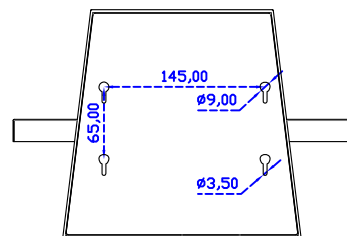

AIM-TM5R121-R09W V	USB	POS Stand (0.8kg)
AIM-TM5R121-R10W V	RS232	

12.1" Resistive Single Touch Wide Monitor

Display Specifications :

Active Area	261 × 163 mm
Pixel Pitch	0.204 × 0.204 mm
Brightness	400 cd/m ²
Contrast Ratio	800 : 1
Resolution	1280 × 800 (WXGA)
Viewing Angle	L/R160° ; U/D160°
Response Time	20ms (Tr + Tf)
Display Colors	16.7M
Display Modes	640×480 ; 800×600 ; 1024×768 ; 1280×800
Signal input	VGA ; Audio ; Display Port ; HDMI
Speaker	1W (8Ω) × 1
OSD Keyboard	⊙Power ⊙Auto adjust ⊕ ⊖ ⊙Menu
Power Source	DC 12V (DC Jack Φ2.1mm)
Power Consumption	≤14w
Storage 、 Operation	-20~70°C ; -20~70°C
VESA	75×75 ; 100×100 mm
Casing Colors	Black (OEM other colors)
Casing Size 、 Weight	305 × 205 × 46 mm ; 2.1 kg (W×H×D) (Without Stand)
Carton 、 gross weight	385 × 365 × 185 mm ; 3.5 kg (W×H×D)
Accessory	VGA cable / HDMI cable / Audio cable / AC90~260V Adapter / Power cable / USB or RS232 cable / Touch pen / Cleaning wipes / Driver Disk ※DP cable (Optional)

AIM-TM5R121-R09W V

3 Year Warranty
LCD Panel 1 Year

12.1" Touch Monitor.
(VESA Mount)

AIM-TMxxxx121-R09W

12.1" Desktop Touch Monitor.
(Foldable Stand)

AIM-TMxxxx121-R09W A

12.1" Desktop Touch Monitor.
(POS Stand)