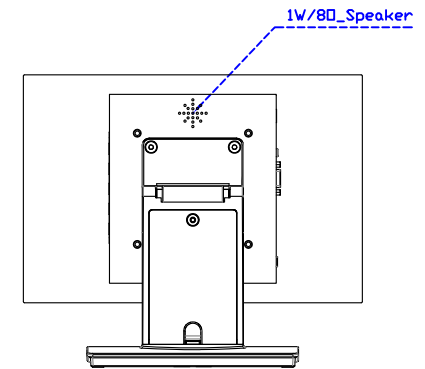

AIM-TM5R121-R09W V

3 Year Warranty
LCD Panel 1 Year

12.1" Touch Monitor.
(VESA Mount)

AIM-TMxxxx121-R09W

12.1" Desktop Touch Monitor.
(Foldable Stand)

AIM-TMxxxx121-R09W A

12.1" Desktop Touch Monitor.
(POS Stand)