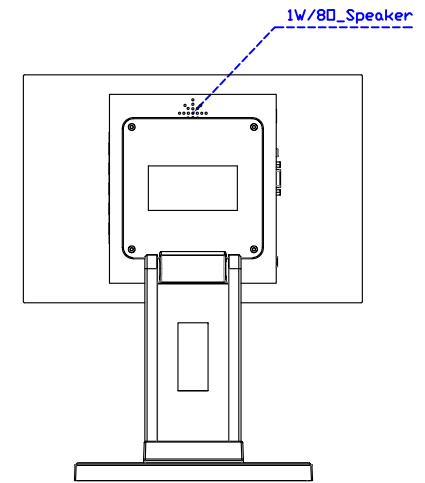

AIM-TM5R121-R09W V

3 Year Warranty
LCD Panel 1 Year

12.1" Touch Monitor.
(VESA Mount)

AIM-TMxxxx121-R09W

12.1" Desktop Touch Monitor.
(Foldable Stand)

AIM-TMxxxx121-R09W A

12.1" Desktop Touch Monitor.
(POS Stand)