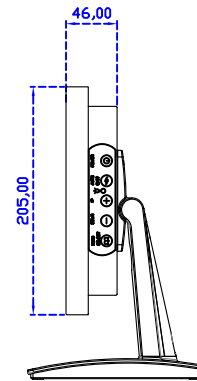

AIM-TM5R121-R09W V	USB	POS Stand (0.8kg)
AIM-TM5R121-R10W V	RS232	

12.1" Resistive Single Touch Wide Monitor

Display Specifications :

Active Area	261 × 163 mm
Pixel Pitch	0.204 × 0.204 mm
Brightness	400 cd/m ²
Contrast Ratio	800 : 1
Resolution	1280 × 800 (WXGA)
Viewing Angle	L/R160° ; U/D160°
Response Time	20ms (Tr + Tf)
Display Colors	16.7M
Display Modes	640×480 ; 800×600 ; 1024×768 ; 1280×800
Signal input	VGA ; Audio ; Display Port ; HDMI
Speaker	1W (8Ω) × 1
OSD Keyboard	⊙Power ⊙Auto adjust ⊕ ⊖ ⊙Menu
Power Source	DC 12V (DC Jack Φ2.1mm)
Power Consumption	≤14w
Storage 、 Operation	-20~70°C ; -20~70°C
VESA	75×75 ; 100×100 mm
Casing Colors	Black (OEM other colors)
Casing Size 、 Weight	305 × 205 × 46 mm ; 2.1 kg (W×H×D) (Without Stand)
Carton 、 gross weight	385 × 365 × 185 mm ; 3.5 kg (W×H×D)
Accessory	VGA cable / HDMI cable / Audio cable / AC90~260V Adapter / Power cable / USB or RS232 cable / Touch pen / Cleaning wipes / Driver Disk ※DP cable (Optional)

AIM-TM5R121-R09W V

3 Year Warranty
LCD Panel 1 Year

12.1" Touch Monitor.
(VESA Mount)

AIM-TMxxxx121-R09W

12.1" Desktop Touch Monitor.
(Foldable Stand)

AIM-TMxxxx121-R09W A

12.1" Desktop Touch Monitor.
(POS Stand)