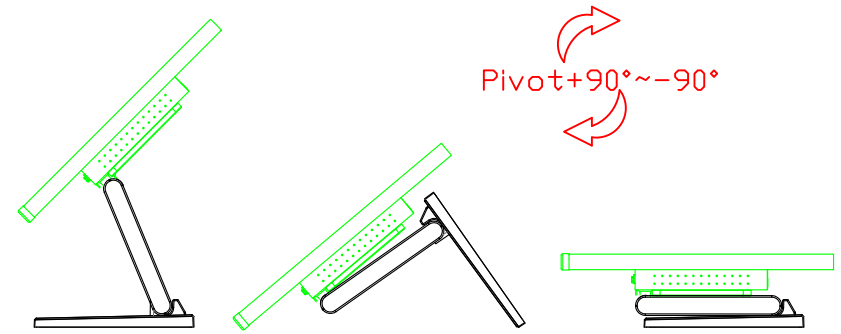

Software Feature :

Calibration	Fast full oriental 4 points position
Compensation	Edge compensation. Accuracy 25 points linearity compensation
Draw Test	Position and linearity verification
Controller	Support multiple controllers
Languages	English · Simple Chinese · Traditional Chinese · Japanese · French · German · Spanish · Korean · Arabic · Czech · Danish · Dutch · Greek · Hungarian · Italian · Norwegian · Russian · Polish · Portuguese · Slovenian · Swedish · Thai · Turkish
Mouse Emulator	Right / left button emulation. Auto Right / left Click (PDA function)
Touch Style	Drawing a Mode · button a Mode · Touch Off/ on Switch
Double Click	Configurable double click speed · Configurable double click area
Sound Modes	No sound · Touch down · Touch up
COM Port Support	COM1 ~ COM255 for Windows and Linux COM1 ~ COM8 for MS- DOS
Display Support	display rotation · Support multiple monitors
Support O.S	All Windows-32/64bit O.S Android ; Linux ; MAC

AIM-TM5R121-R09W V

3 Year Warranty
LCD Panel 1 Year

12.1" Touch Monitor.
(VESA Mount)

AIM-TMxxxx121-R09W

12.1" Desktop Touch Monitor.
(Foldable Stand)

AIM-TMxxxx121-R09W A

12.1" Desktop Touch Monitor.
(POS Stand)