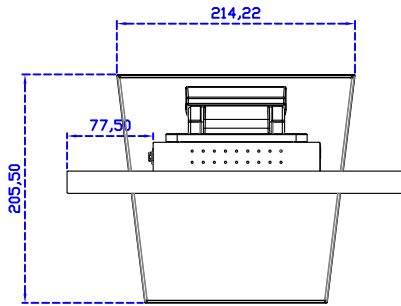

AIM-TM5R121-R09W V	USB	POS Stand (0.8kg)
AIM-TM5R121-R10W V	RS232	

12.1" Resistive Single Touch Wide Monitor

Display Specifications :

Active Area	261 × 163 mm
Pixel Pitch	0.204 × 0.204 mm
Brightness	400 cd/m ²
Contrast Ratio	800 : 1
Resolution	1280 × 800 (WXGA)
Viewing Angle	L/R160° ; U/D160°
Response Time	20ms (Tr + Tf)
Display Colors	16.7M
Display Modes	640×480 ; 800×600 ; 1024×768 ; 1280×800
Signal input	VGA ; Audio ; Display Port ; HDMI
Speaker	1W (8Ω) × 1
OSD Keyboard	⊙Power ⊙Auto adjust ⊕ ⊖ ⊙Menu
Power Source	DC 12V (DC Jack Φ2.1mm)
Power Consumption	≤14w
Storage 、 Operation	-20~70°C ; -20~70°C
VESA	75×75 ; 100×100 mm
Casing Colors	Black (OEM other colors)
Casing Size 、 Weight	305 × 205 × 46 mm ; 2.1 kg (W×H×D) (Without Stand)
Carton 、 gross weight	385 × 365 × 185 mm ; 3.5 kg (W×H×D)
Accessory	VGA cable / HDMI cable / Audio cable / AC90~260V Adapter / Power cable / USB or RS232 cable / Touch pen / Cleaning wipes / Driver Disk ※DP cable (Optional)

AIM-TM5R121-R09W V

3 Year Warranty
LCD Panel 1 Year

12.1" Touch Monitor.
(VESA Mount)

AIM-TMxxxx121-R09W

12.1" Desktop Touch Monitor.
(Foldable Stand)

AIM-TMxxxx121-R09W A

12.1" Desktop Touch Monitor.
(POS Stand)