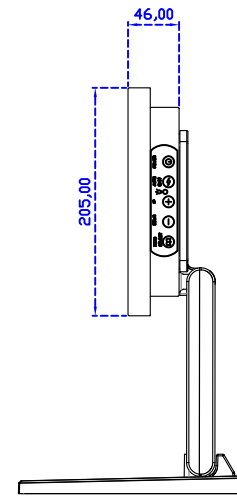

AIM-TM5R121-R09W V	USB	POS Stand (0.8kg)
AIM-TM5R121-R10W V	RS232	

12.1" Resistive Single Touch Wide Monitor

Display Specifications :

Active Area	261 × 163 mm
Pixel Pitch	0.204 × 0.204 mm
Brightness	400 cd/m ²
Contrast Ratio	800 : 1
Resolution	1280 × 800 (WXGA)
Viewing Angle	L/R160° ; U/D160°
Response Time	20ms (Tr + Tf)
Display Colors	16.7M
Display Modes	640×480 ; 800×600 ; 1024×768 ; 1280×800
Signal input	VGA ; Audio ; Display Port ; HDMI
Speaker	1W (8Ω) × 1
OSD Keyboard	⊙Power ⊙Auto adjust ⊕ ⊖ ⊙Menu
Power Source	DC 12V (DC Jack Φ2.1mm)
Power Consumption	≤14w
Storage 、 Operation	-20~70°C ; -20~70°C
VESA	75×75 ; 100×100 mm
Casing Colors	Black (OEM other colors)
Casing Size 、 Weight	305 × 205 × 46 mm ; 2.1 kg (W×H×D) (Without Stand)
Carton 、 gross weight	385 × 365 × 185 mm ; 3.5 kg (W×H×D)
Accessory	VGA cable / HDMI cable / Audio cable / AC90~260V Adapter / Power cable / USB or RS232 cable / Touch pen / Cleaning wipes / Driver Disk ※DP cable (Optional)

AIM-TM5R121-R09W V

3 Year Warranty
LCD Panel 1 Year

12.1" Touch Monitor.
(VESA Mount)

AIM-TMxxxx121-R09W

12.1" Desktop Touch Monitor.
(Foldable Stand)

AIM-TMxxxx121-R09W A

12.1" Desktop Touch Monitor.
(POS Stand)