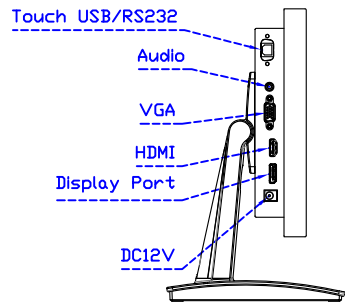

AIM-TM5R121-R09W

AIM-TMOP5R121-R09W

Order information :

Touch interface :

Mount type :

AIM-TM5R121-R09W	USB	VESA (Without Stand)
AIM-TM5R121-R10W	RS232	
AIM-TMOP5R121-R09W	USB	VESA (Without Stand)
AIM-TMOP5R121-R10W	RS232	
AIM-TM5R121-R09W A	USB	Foldable Stand (1.4kg)
AIM-TM5R121-R10W A	RS232	

Software Feature :

Calibration	Fast full oriental 4 points position
Compensation	Edge compensation. Accuracy 25 points linearity compensation
Draw Test	Position and linearity verification
Controller	Support multiple controllers
Languages	English · Simple Chinese · Traditional Chinese · Japanese · French · German · Spanish · Korean · Arabic · Czech · Danish · Dutch · Greek · Hungarian · Italian · Norwegian · Russian · Polish · Portuguese · Slovenian · Swedish · Thai · Turkish
Mouse Emulator	Right / left button emulation. Auto Right / left Click (PDA function)
Touch Style	Drawing a Mode · button a Mode · Touch Off/ on Switch
Double Click	Configurable double click speed · Configurable double click area
Sound Modes	No sound · Touch down · Touch up
COM Port Support	COM1 ~ COM255 for Windows and Linux COM1 ~ COM8 for MS- DOS
Display Support	display rotation · Support multiple monitors
Support O.S	All Windows-32/64bit O.S Android ; Linux ; MAC

AIM-TM5R121-R09W V

3 Year Warranty
LCD Panel 1 Year

12.1" Touch Monitor.
(VESA Mount)

AIM-TMxxxx121-R09W

12.1" Desktop Touch Monitor.
(Foldable Stand)

AIM-TMxxxx121-R09W A

12.1" Desktop Touch Monitor.
(POS Stand)