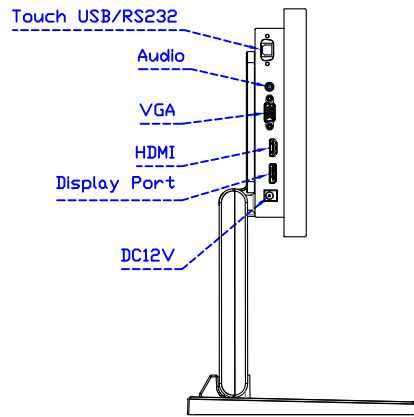

AIM-TM5R121-R09W

AIM-TMOP5R121-R09W

Order information :

Touch interface :

Mount type :

AIM-TM5R121-R09W	USB	VESA (Without Stand)
AIM-TM5R121-R10W	RS232	
AIM-TMOP5R121-R09W	USB	VESA (Without Stand)
AIM-TMOP5R121-R10W	RS232	
AIM-TM5R121-R09W A	USB	Foldable Stand (1.4kg)
AIM-TM5R121-R10W A	RS232	

Software Feature :

Calibration	Fast full oriental 4 points position
Compensation	Edge compensation. Accuracy 25 points linearity compensation
Draw Test	Position and linearity verification
Controller	Support multiple controllers
Languages	English · Simple Chinese · Traditional Chinese · Japanese · French · German · Spanish · Korean · Arabic · Czech · Danish · Dutch · Greek · Hungarian · Italian · Norwegian · Russian · Polish · Portuguese · Slovenian · Swedish · Thai · Turkish
Mouse Emulator	Right / left button emulation. Auto Right / left Click (PDA function)
Touch Style	Drawing a Mode · button a Mode · Touch Off/ on Switch
Double Click	Configurable double click speed · Configurable double click area
Sound Modes	No sound · Touch down · Touch up
COM Port Support	COM1 ~ COM255 for Windows and Linux COM1 ~ COM8 for MS- DOS
Display Support	display rotation · Support multiple monitors
Support O.S	All Windows-32/64bit O.S Android ; Linux ; MAC

AIM-TM5R121-R09W V

3 Year Warranty
LCD Panel 1 Year

12.1" Touch Monitor.
(VESA Mount)

AIM-TMxxxx121-R09W

12.1" Desktop Touch Monitor.
(Foldable Stand)

AIM-TMxxxx121-R09W A

12.1" Desktop Touch Monitor.
(POS Stand)