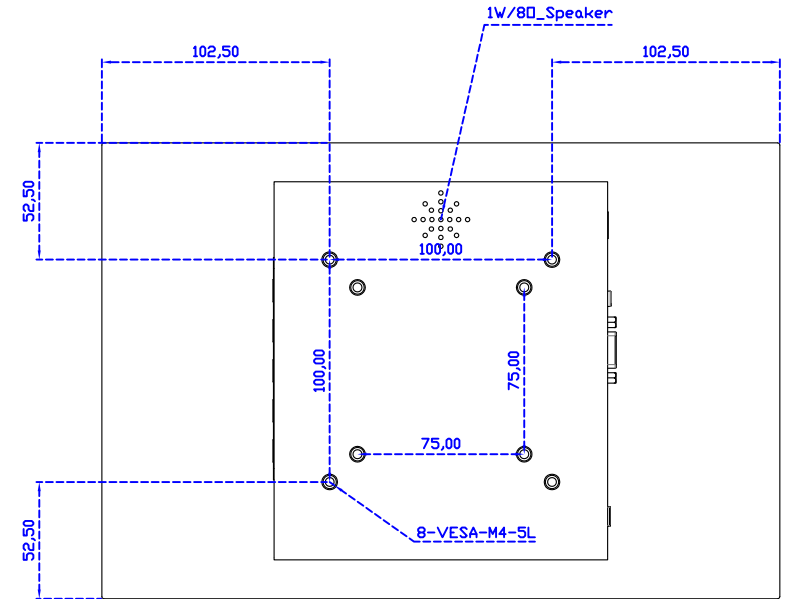

12.1" Touch Monitor.
(VESA Mount)

AIM-TMxxxx121-R09W