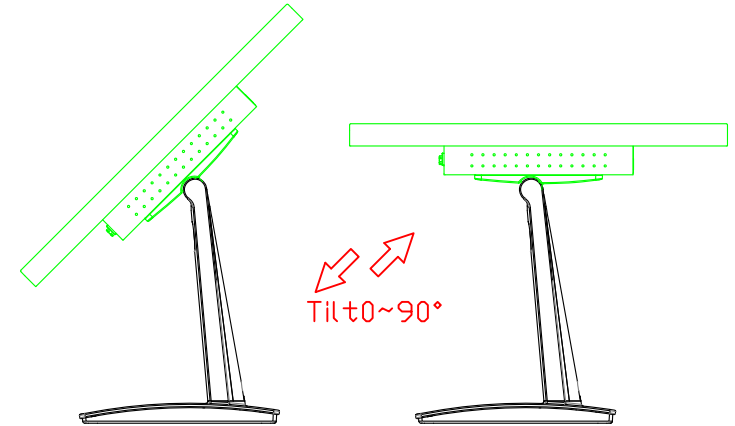

AIM-TM5R121-R09W V

3 Year Warranty
LCD Panel 1 Year

12.1" Touch Monitor.
(VESA Mount)

AIM-TMxxxx121-R09W

12.1" Desktop Touch Monitor.
(Foldable Stand)

AIM-TMxxxx121-R09W A

12.1" Desktop Touch Monitor.
(POS Stand)