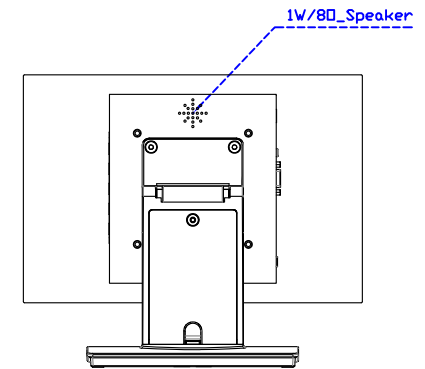

AIM-TM5R121-R09W V

3 Year Warranty
LCD Panel 1 Year

12.1" Touch Monitor.
(VESA Mount)

AIM-TMxxxx121-R09W

12.1" Touch Monitor.
(Open Frame)

AIM-TM□Pxxxx121-R09W

12.1" Desktop Touch Monitor.
(Foldable Stand)

AIM-TMxxxx121-R09W A

12.1" Desktop Touch Monitor.
(POS Stand)

AIM-TMxxxx121-R09W V