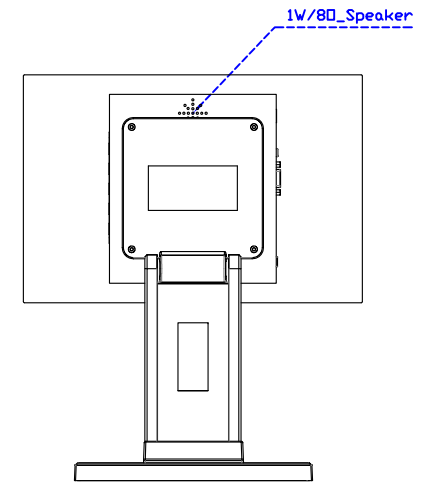

AIM-TM5R121-R09W V

3 Year Warranty
LCD Panel 1 Year

12.1" Touch Monitor.
(VESA Mount)

AIM-TMxxxx121-R09W

12.1" Touch Monitor.
(Open Frame)

AIM-TM□Pxxxx121-R09W

12.1" Desktop Touch Monitor.
(Foldable Stand)

AIM-TMxxxx121-R09W A

12.1" Desktop Touch Monitor.
(POS Stand)

AIM-TMxxxx121-R09W V