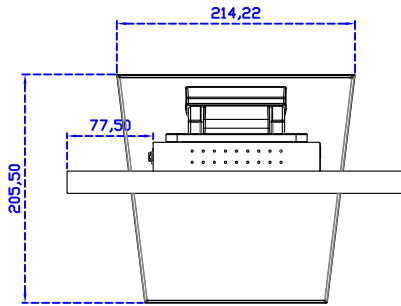

AIM-TM5R121-R09W V

3 Year Warranty
LCD Panel 1 Year

12.1" Touch Monitor.
(VESA Mount)

AIM-TMxxxx121-R09W

12.1" Touch Monitor.
(Open Frame)

AIM-TM□Pxxxx121-R09W

12.1" Desktop Touch Monitor.
(Foldable Stand)

AIM-TMxxxx121-R09W A

12.1" Desktop Touch Monitor.
(POS Stand)

AIM-TMxxxx121-R09W V