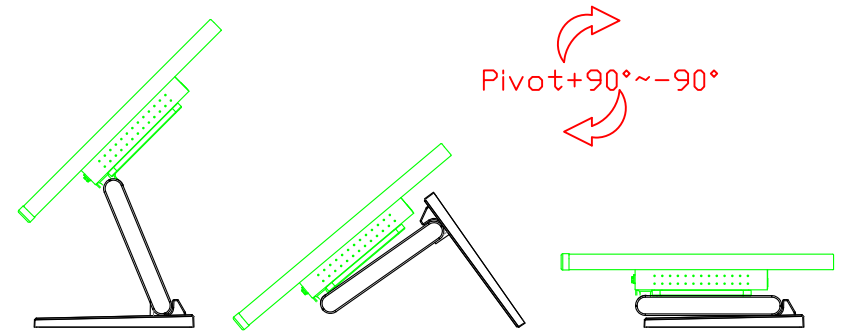

AIM-TM5R121-R09W V

3 Year Warranty
LCD Panel 1 Year

12.1" Touch Monitor.
(VESA Mount)

AIM-TMxxxx121-R09W

12.1" Touch Monitor.
(Open Frame)

AIM-TM□Pxxxx121-R09W

12.1" Desktop Touch Monitor.
(Foldable Stand)

AIM-TMxxxx121-R09W A