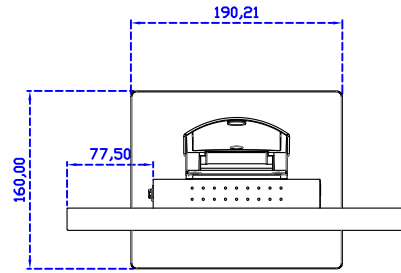

AIM-TM5R121-R09W V

3 Year Warranty
LCD Panel 1 Year

12.1" Touch Monitor.
(VESA Mount)

AIM-TMxxxx121-R09W

12.1" Touch Monitor.
(Open Frame)

AIM-TM□Pxxxx121-R09W

12.1" Desktop Touch Monitor.
(Foldable Stand)

AIM-TMxxxx121-R09W A

12.1" Desktop Touch Monitor.
(POS Stand)

AIM-TMxxxx121-R09W V