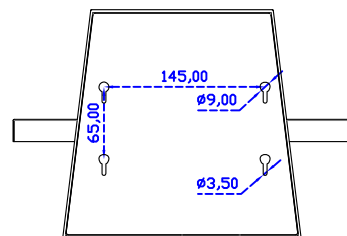

AIM-TM5R121-R09W V

3 Year Warranty
LCD Panel 1 Year

12.1" Touch Monitor.
(VESA Mount)

AIM-TMxxxx121-R09W

12.1" Touch Monitor.
(Open Frame)

AIM-TM□Pxxxx121-R09W

12.1" Desktop Touch Monitor.
(Foldable Stand)

AIM-TMxxxx121-R09W A

12.1" Desktop Touch Monitor.
(POS Stand)

AIM-TMxxxx121-R09W V