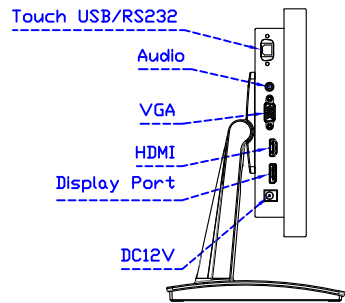

AIM-TM5R121-R09W	USB	無底座 VESA 孔固定
AIM-TM5R121-R10W	RS232	
AIM-TMOP5R121-R09W	USB	嵌入型固定
AIM-TMOP5R121-R10W	RS232	
AIM-TM5R121-R09W A	USB	摺疊底座 1.4kg
AIM-TM5R121-R10W A	RS232	

AIM-TM5R121-R09W V	USB	立型底座 0.8kg
AIM-TM5R121-R10W V	RS232	

AIM-TM5R121-R09W V

3 Year Warranty
LCD Panel 1 Year

12.1" Touch Monitor.
(VESA Mount)

AIM-TMxxxx121-R09W

12.1" Touch Monitor.
(Open Frame)

AIM-TM□Pxxxx121-R09W

12.1" Desktop Touch Monitor.
(Foldable Stand)

AIM-TMxxxx121-R09W A

12.1" Desktop Touch Monitor.
(POS Stand)

AIM-TMxxxx121-R09W V