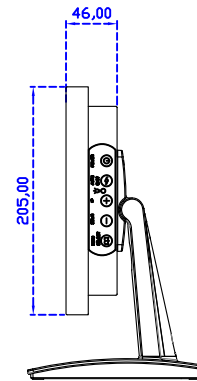

AIM-TM5R121-R09W	USB	無底座 VESA 孔固定
AIM-TM5R121-R10W	RS232	
AIM-TMOP5R121-R09W	USB	嵌入型固定
AIM-TMOP5R121-R10W	RS232	
AIM-TM5R121-R09W A	USB	摺疊底座 1.4kg
AIM-TM5R121-R10W A	RS232	

AIM-TM5R121-R09W V	USB	立型底座 0.8kg
AIM-TM5R121-R10W V	RS232	

AIM-TM5R121-R09W V

3 Year Warranty
LCD Panel 1 Year

12.1" Touch Monitor.
(VESA Mount)

AIM-TMxxxx121-R09W

12.1" Touch Monitor.
(Open Frame)

AIM-TM□Pxxxx121-R09W

12.1" Desktop Touch Monitor.
(Foldable Stand)

AIM-TMxxxx121-R09W A

12.1" Desktop Touch Monitor.
(POS Stand)

AIM-TMxxxx121-R09W V