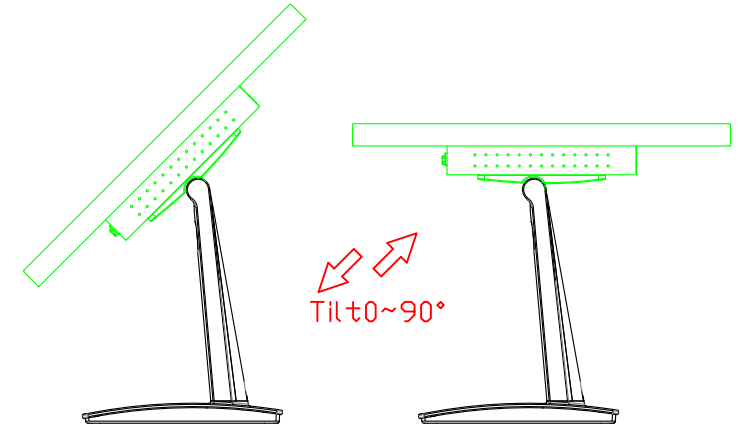

AIM-TM5R121-R09W V

3 Year Warranty
LCD Panel 1 Year

12.1" Touch Monitor.
(VESA Mount)

AIM-TMxxxx121-R09W

12.1" Touch Monitor.
(Open Frame)

AIM-TM□Pxxxx121-R09W

12.1" Desktop Touch Monitor.
(Foldable Stand)

AIM-TMxxxx121-R09W A

12.1" Desktop Touch Monitor.
(POS Stand)

AIM-TMxxxx121-R09W V