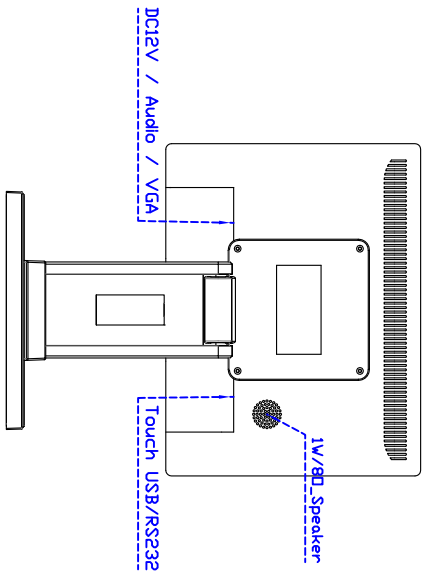

12.1" Desktop Touch Monitor.

AIM-TMxxxx121-G01_G03