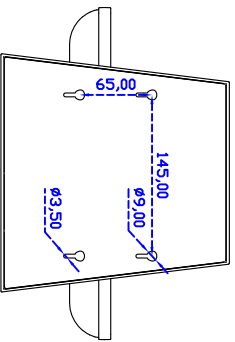

12.1" Desktop Touch Monitor.

AIM-TMxxxx121-G01_G03