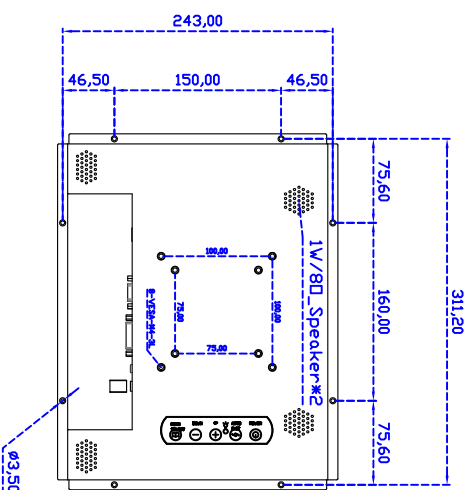

12.1" inch Embedded Touch Monitor(Projected capacitive Multi-Touch)

Display Specifications :

Active Area	246 × 184 mm
Pixel Pitch	0.3075 × 0.3075 mm
Brightness	330 cd/m ²
Contrast Ratio	800 : 1
Resolution	800 x 600 (SVGA)
Viewing Angle	L/R 160° ; U/D 140°
Response Time	30 ms (Tr + Tf)
Display Colors	16.2M
Display Modes	640×480 ; 800×600
Signal input	VGA ; Audio ; DVI
Mini-Audio out	1W (8Ω) × 2
OSD Keyboard	⊙Menu/Select ⊙ - ⊙ + ⊙Auto/Exit ⊙Power
Power Source	DC 12V ; ≤ 12.5w ; Standby ≤ 1w
Power Consumption	
Storage	-30~70°C ; -10~65°C
Operation	
VESA	75×75 or 100×100 mm
Casing Colors	Black
Casing Size	320.2 × 252 × 39 mm ; 2.1 kg (W×H×D)
Weight	
Carton	400 × 125 × 330 mm ; 2.84 kg (W×H×D)
gross weight	

Draw Test	Position and linearity verification
Controller	Support multiple controllers
Languages	English · Simple Chinese · Traditional Chinese · Japanese · French · German · Spanish · Korean · Arabic · Czech · Danish · Dutch · Greek · Hungarian · Italian · Norwegian · Russian · Polish · Portuguese · Slovenian · Swedish · Thai · Turkish
Mouse Emulator	Right / left button emulation. Auto Right / left Click (PDA function)
Touch Style	Drawing a Mode · button a Mode · Touch Off/ on Switch
Double Click	Configurable double click speed · Configurable double click area
Sound Modes	No sound · Touch down · Touch up
Display Support	display rotation · Support multiple monitors
Division Pattern Settings:	Support two halves and four parts with touch function, you can also create your own division patterns.
Edge compensation	Support edge compensation and you can also add your own numbers for it.
Support O.S	All Windows-32 bit O.S Windows7-8-10 ; XP-64 bit O.S Android ; A II Linux ; MAC

12.1"Embedded Touch Monitor.

AIM-TMPxxxx121-R21_R23