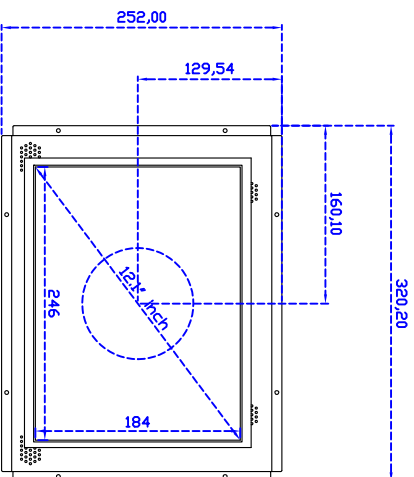

12.1" inch Embedded Touch Monitor(Projected capacitive Multi-Touch)

Display Specifications :

Active Area	246 × 184 mm
Pixel Pitch	0.3075 × 0.3075 mm
Brightness	330 cd/m ²
Contrast Ratio	800 : 1
Resolution	800 x 600 (SVGA)
Viewing Angle	L/R 160° ; U/D 140°
Response Time	30 ms (Tr + Tf)
Display Colors	16.2M
Display Modes	640×480 ; 800×600
Signal input	VGA ; Audio ; DVI
Mini-Audio out	1W (8Ω) × 2
OSD Keyboard	⊙Menu/Select ⊙ - ⊙ + ⊙Auto/Exit ⊙Power
Power Source	DC 12V ; ≤ 12.5w ; Standby ≤ 1w
Power Consumption	
Storage	-30~70°C ; -10~65°C
Operation	
VESA	75×75 or 100×100 mm
Casing Colors	Black
Casing Size	320.2 × 252 × 39 mm ; 2.1 kg (W×H×D)
Weight	
Carton	400 × 125 × 330 mm ; 2.84 kg (W×H×D)
gross weight	

Draw Test	Position and linearity verification
Controller	Support multiple controllers
Languages	English · Simple Chinese · Traditional Chinese · Japanese · French · German · Spanish · Korean · Arabic · Czech · Danish · Dutch · Greek · Hungarian · Italian · Norwegian · Russian · Polish · Portuguese · Slovenian · Swedish · Thai · Turkish
Mouse Emulator	Right / left button emulation. Auto Right / left Click (PDA function)
Touch Style	Drawing a Mode · button a Mode · Touch Off/ on Switch
Double Click	Configurable double click speed · Configurable double click area
Sound Modes	No sound · Touch down · Touch up
Display Support	display rotation · Support multiple monitors
Division Pattern Settings:	Support two halves and four parts with touch function, you can also create your own division patterns.
Edge compensation	Support edge compensation and you can also add your own numbers for it.
Support O.S	All Windows-32 bit O.S Windows7-8-10 ; XP-64 bit O.S Android ; A II Linux ; MAC

12.1"Embedded Touch Monitor.

AIM-TMPxxxx121-R21_R23