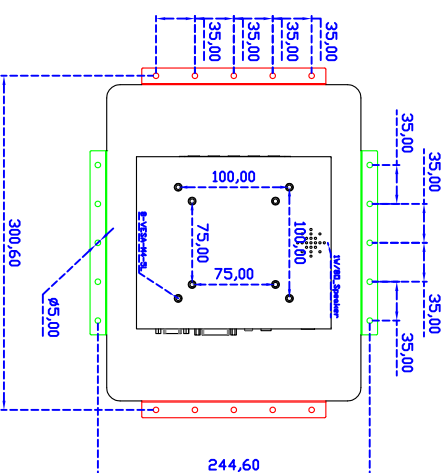

Draw Test	Position and linearity verification
Controller	Support multiple controllers
Languages	English · Simple Chinese · Traditional Chinese · Japanese · French · German · Spanish · Korean · Arabic · Czech · Danish · Dutch · Greek · Hungarian · Italian · Norwegian · Russian · Polish · Portuguese · Slovenian · Swedish · Thai · Turkish
Mouse Emulator	Right / left button emulation. Auto Right / left Click (PDA function)
Touch Style	Drawing a Mode · button a Mode · Touch Off/ on Switch
Double Click	Configurable double click speed · Configurable double click area
Sound Modes	No sound · Touch down · Touch up
Display Support	display rotation · Support multiple monitors
Division Pattern Settings	Support two halves and four parts with touch function, you can also create your own division patterns.
Edge Compensation	Support edge compensation and you can also add your own numbers for it.
Support O.S	All Windows-32 bit O.S Windows7 ; VISTA ; XP-64 bit O.S Android / Linux / Mac

Order information :

AIM-TMOPPCT121-R11 : 【VGA/AUDIO/DVI/USB-TOUCH】
Accessory

AIM-TMOPPCT121-R12 : 【VGA/AUDIO/DVI/RS232-TOUCH】
VGA Cable/AC90~260V Adapter/Power Cable/USB or RS232 Cable /Audio Cable/Cleaning wipes/Driver Disk

※DVI Cable(Optional)

3 Year Warranty
LCD Panel 1 Year

12.1" Embedded Touch Monitor.

AIM-TM0PPCT121-R11_R13