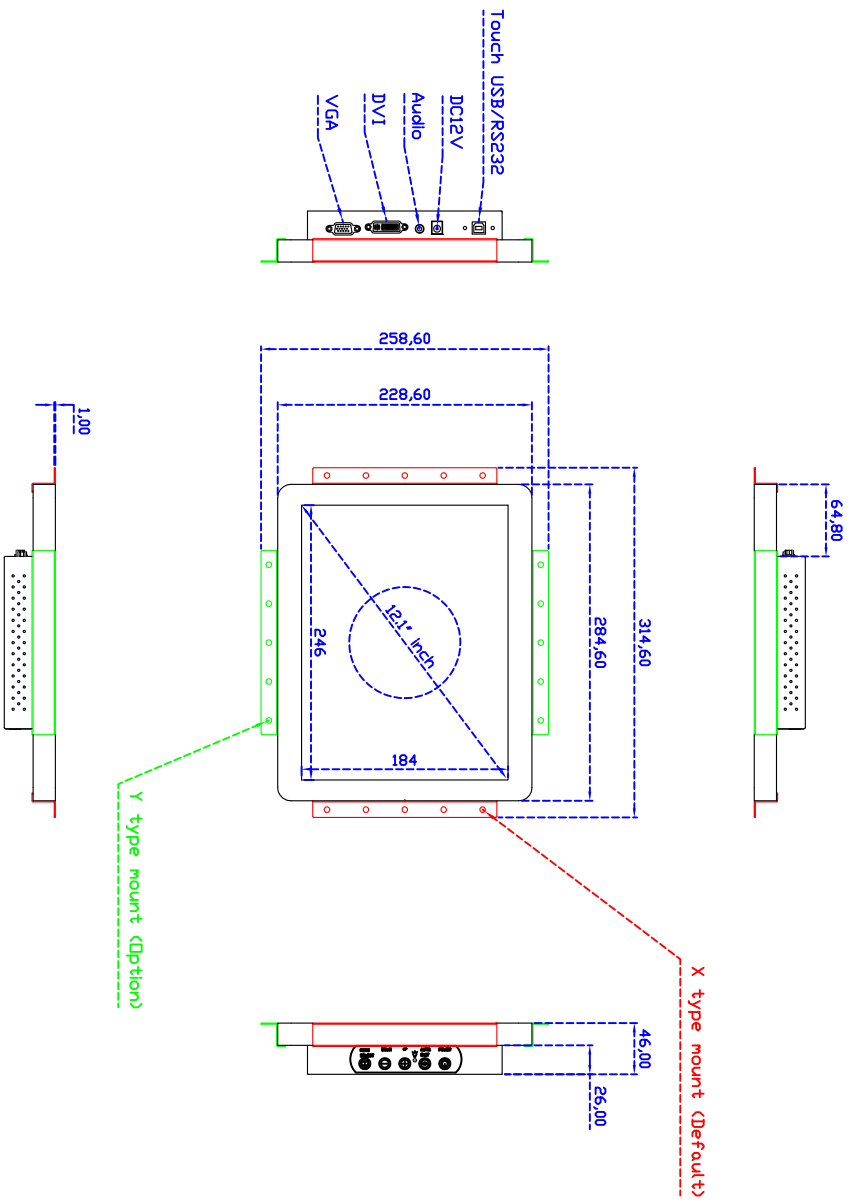

Draw Test	Position and linearity verification
Controller	Support multiple controllers
Languages	English · Simple Chinese · Traditional Chinese · Japanese · French · German · Spanish · Korean · Arabic · Czech · Danish · Dutch · Greek · Hungarian · Italian · Norwegian · Russian · Polish · Portuguese · Slovenian · Swedish · Thai · Turkish
Mouse Emulator	Right / left button emulation. Auto Right / left Click (PDA function)
Touch Style	Drawing a Mode · button a Mode · Touch Off/ on Switch
Double Click	Configurable double click speed · Configurable double click area
Sound Modes	No sound · Touch down · Touch up
Display Support	display rotation · Support multiple monitors
Division Pattern Settings	Support two halves and four parts with touch function, you can also create your own division patterns.
Edge Compensation	Support edge compensation and you can also add your own numbers for it.
Support O.S	All Windows-32 bit O.S Windows7 ; VISTA ; XP-64 bit O.S Android / Linux / Mac

Order information :

AIM-TMOPPCT121-R11 : 【VGA/AUDIO/DVI/USB-TOUCH】
Accessory

AIM-TMOPPCT121-R12 : 【VGA/AUDIO/DVI/RS232-TOUCH】
VGA Cable/AC90~260V Adapter/Power Cable/USB or RS232 Cable /Audio Cable/Cleaning wipes/Driver Disk

※DVI Cable(Optional)

3 Year Warranty
LCD Panel 1 Year

12.1" Embedded Touch Monitor.

AIM-TM0PPCT121-R11_R13